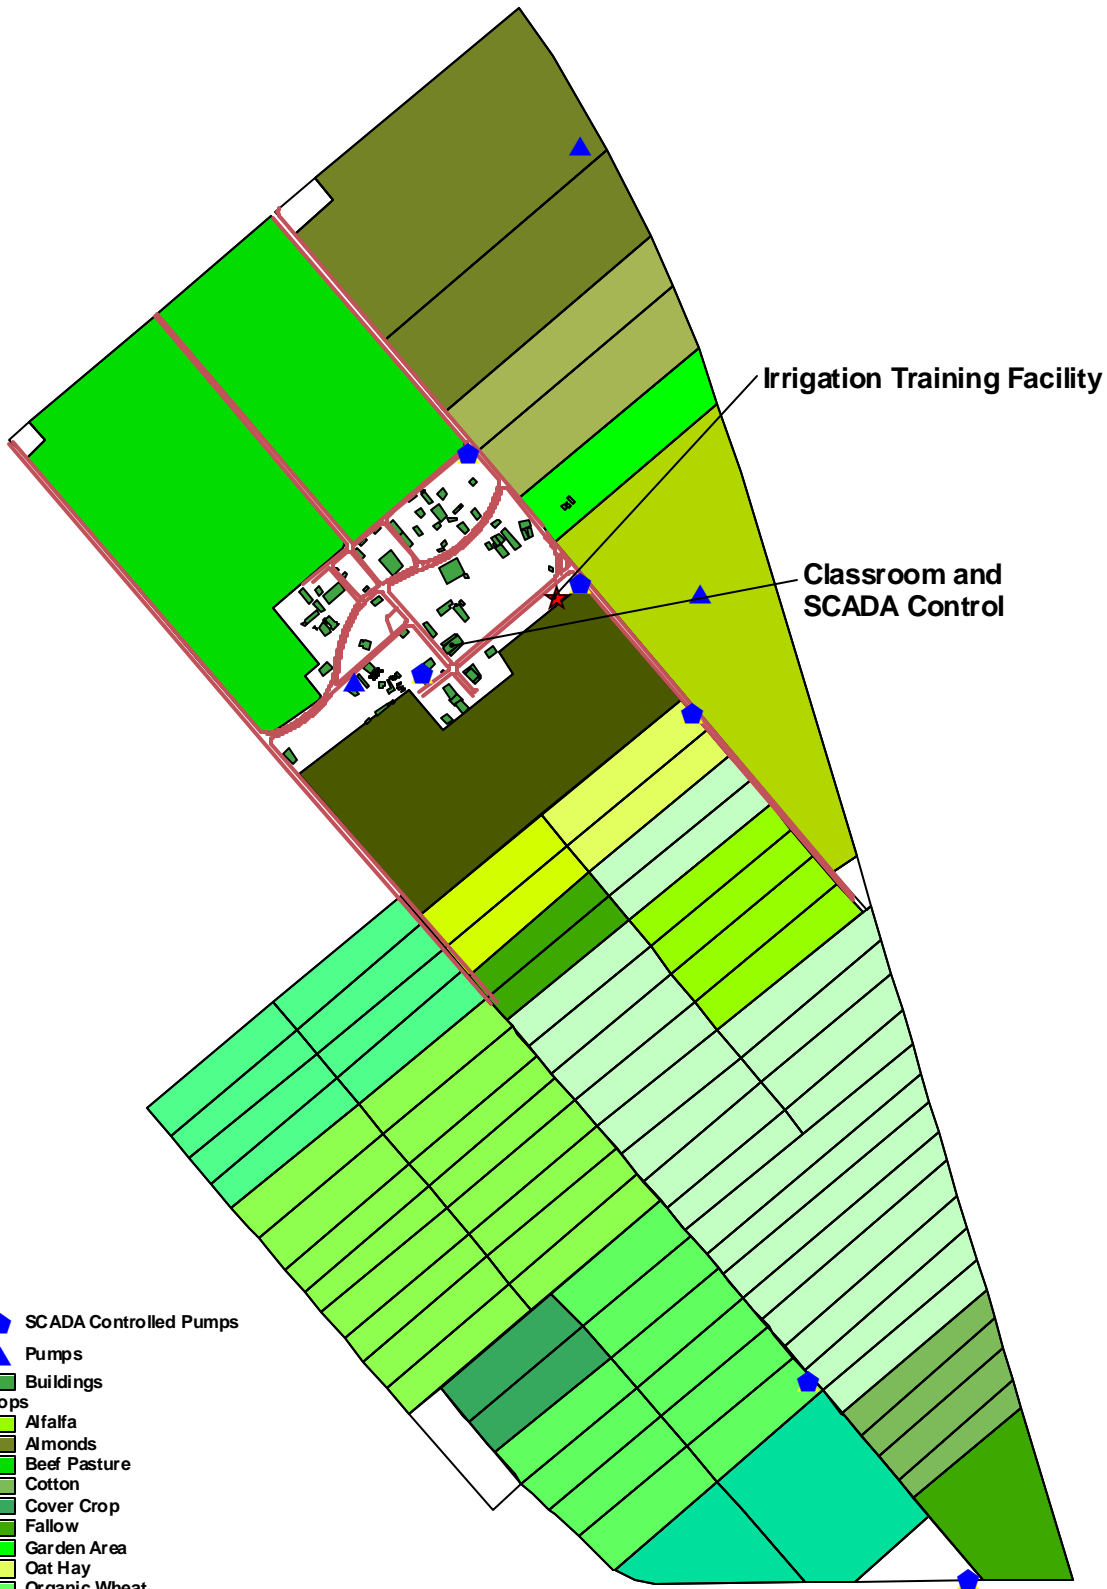

# Chico State Irrigation Training Facility

- ◆ SCADA Controlled Pumps
- ▲ Pumps
- Buildings
- Crops
- Alfalfa
- Almonds
- Beef Pasture
- Cotton
- Cover Crop
- Fallow
- Garden Area
- Oat Hay
- Organic Wheat
- Peaches/Almonds
- Pecans
- Safflower
- Sheep Pasture
- UC Plot
- Vine Seed
- Walnuts
- Wheat

0 0.5 Miles