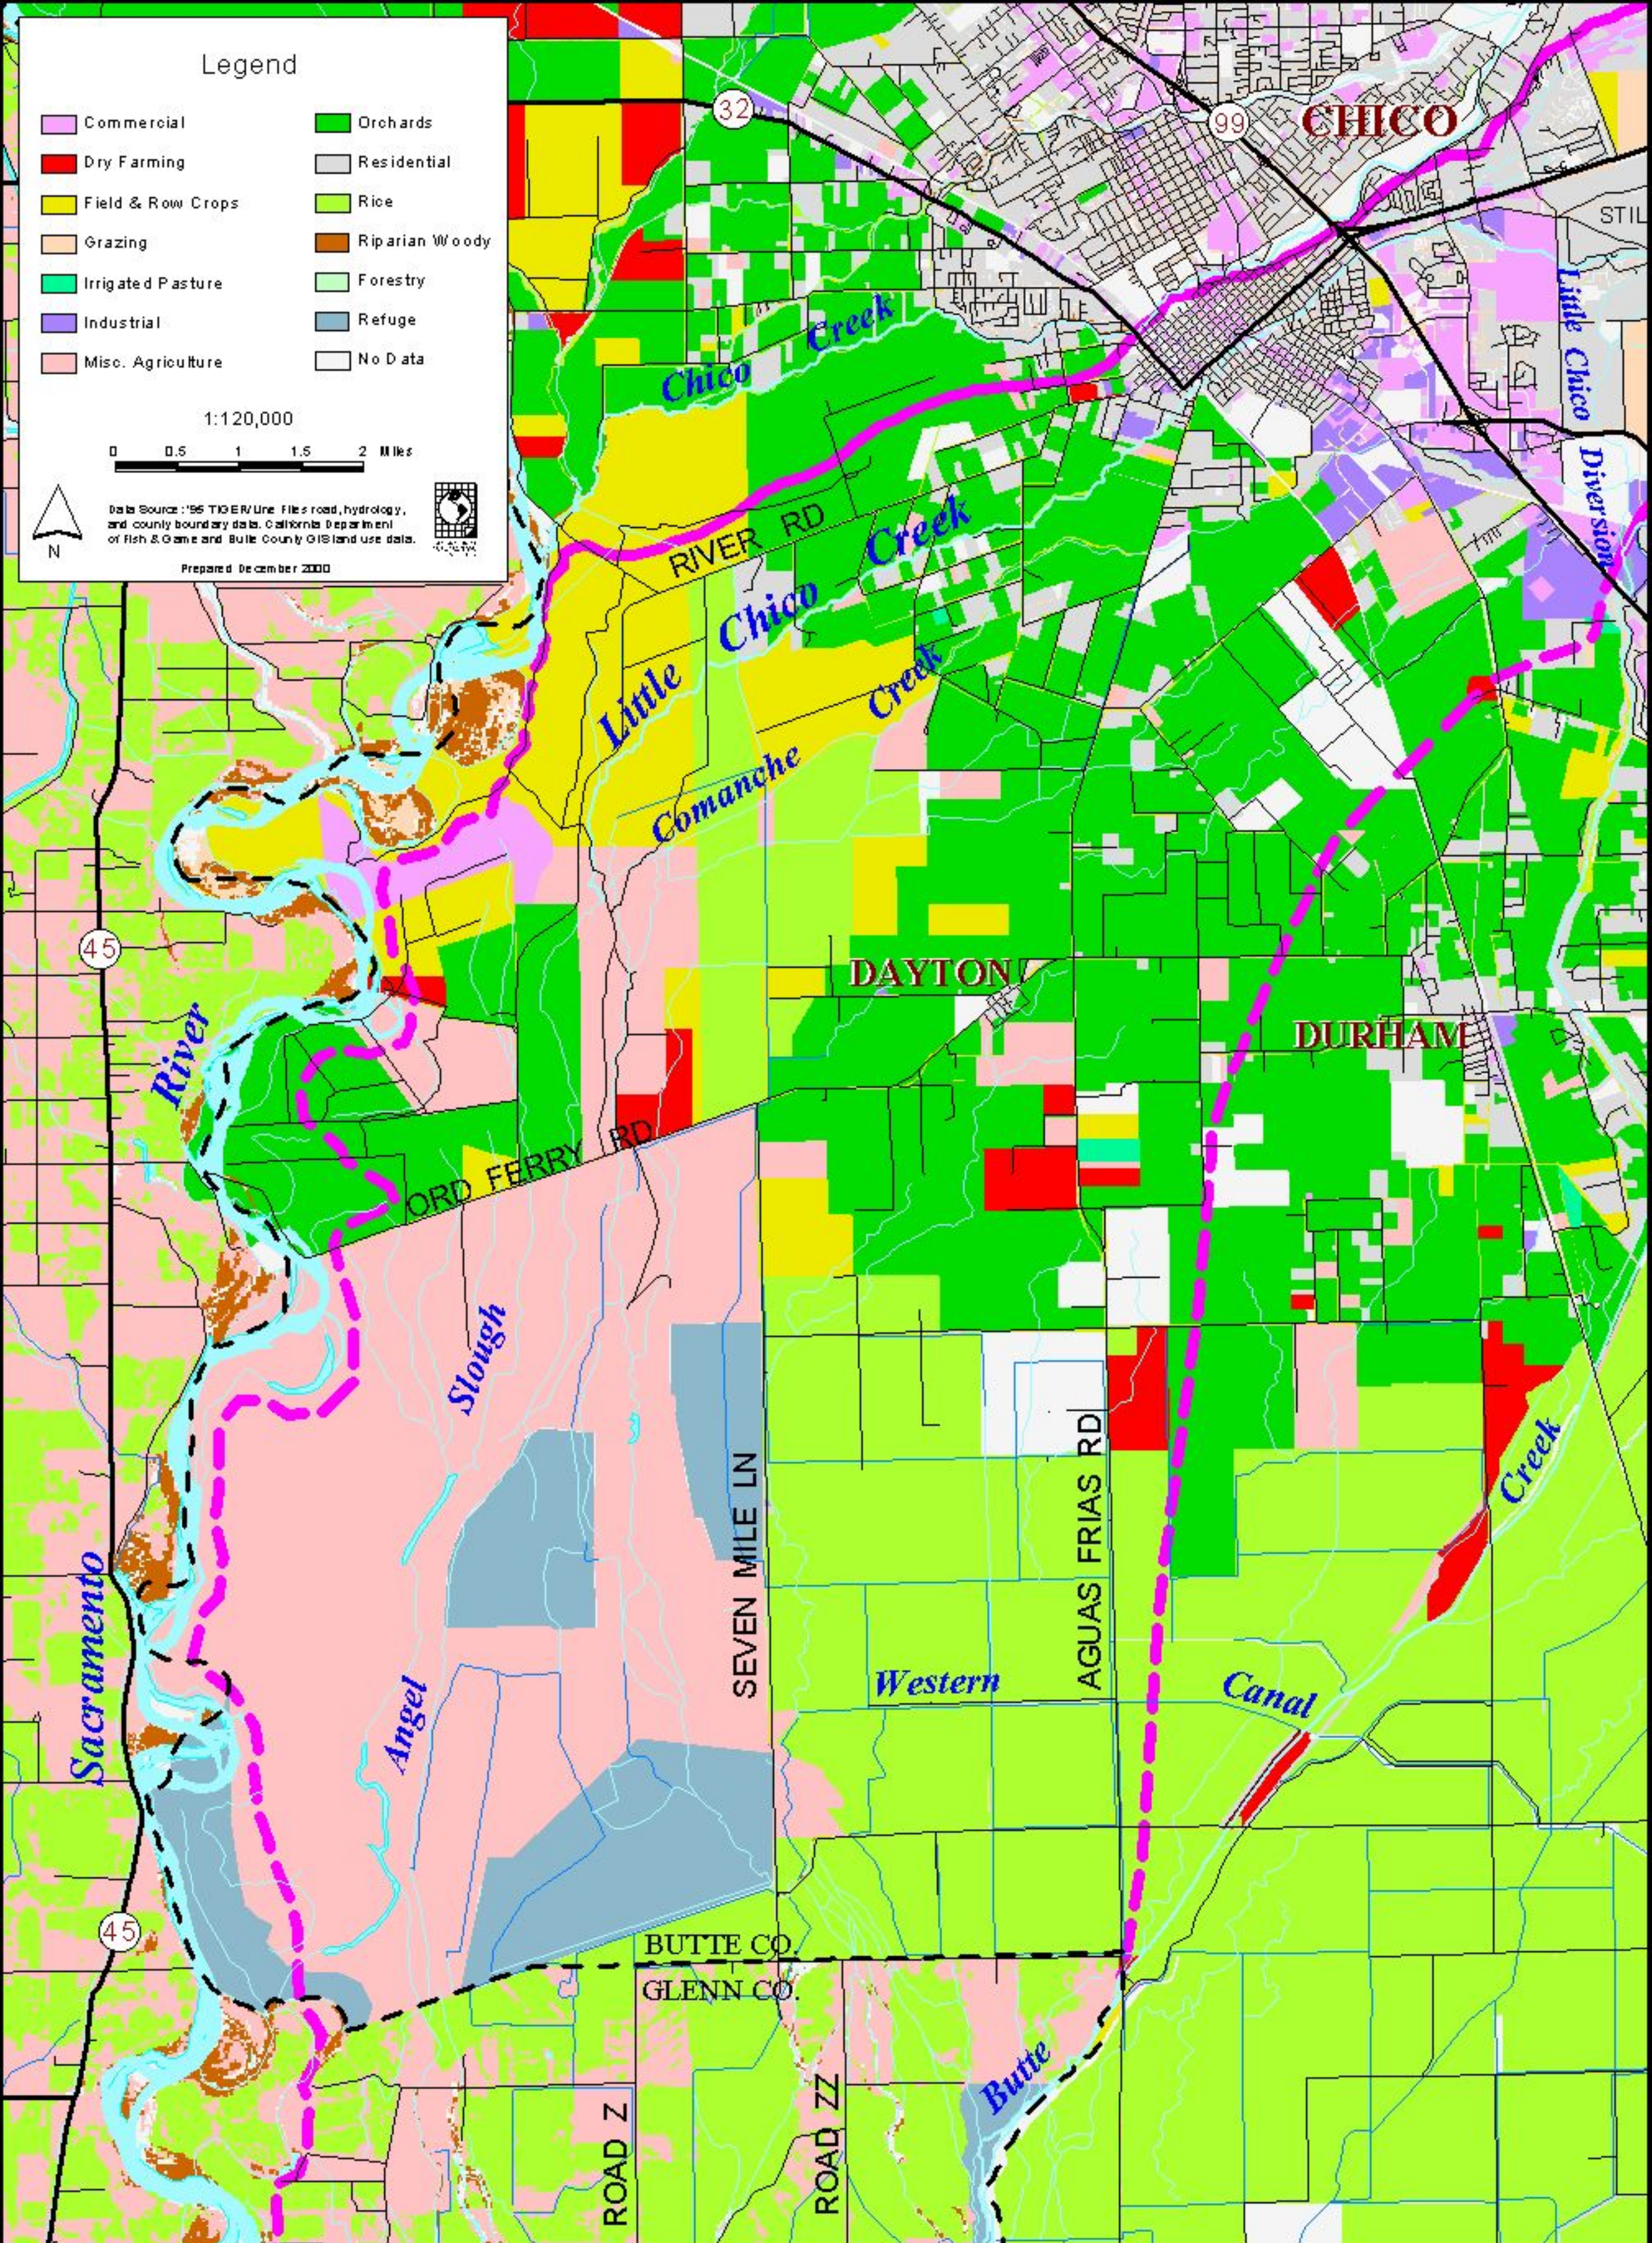

Fig. 4.1a Little Chico Creek Upper Watershed Land Use Map

Fig. 4.1b Little Chico Creek Lower Watershed Land Use Map