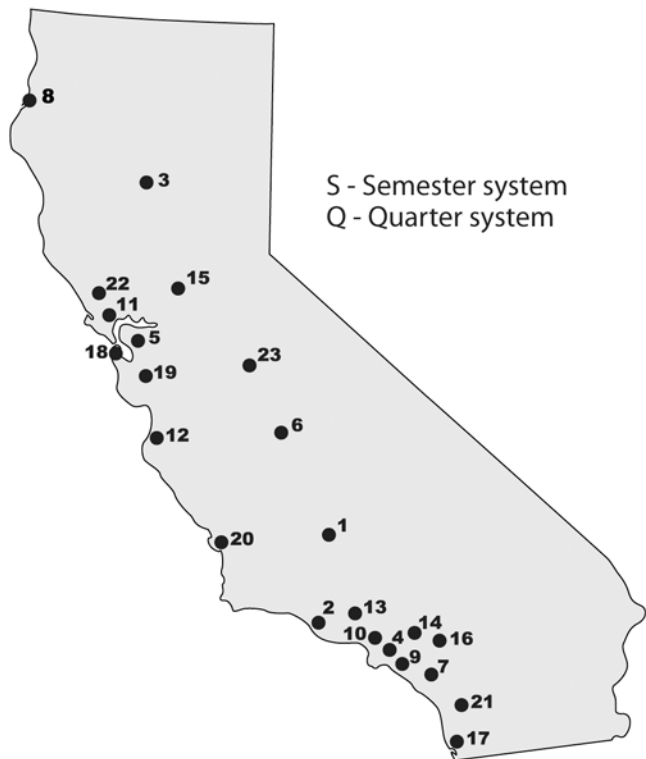

Check out the admission website for the entire California State University: www.csumentor.edu. You will find helpful hints, frequently asked questions, campus tours, and general information about all 23 campuses.