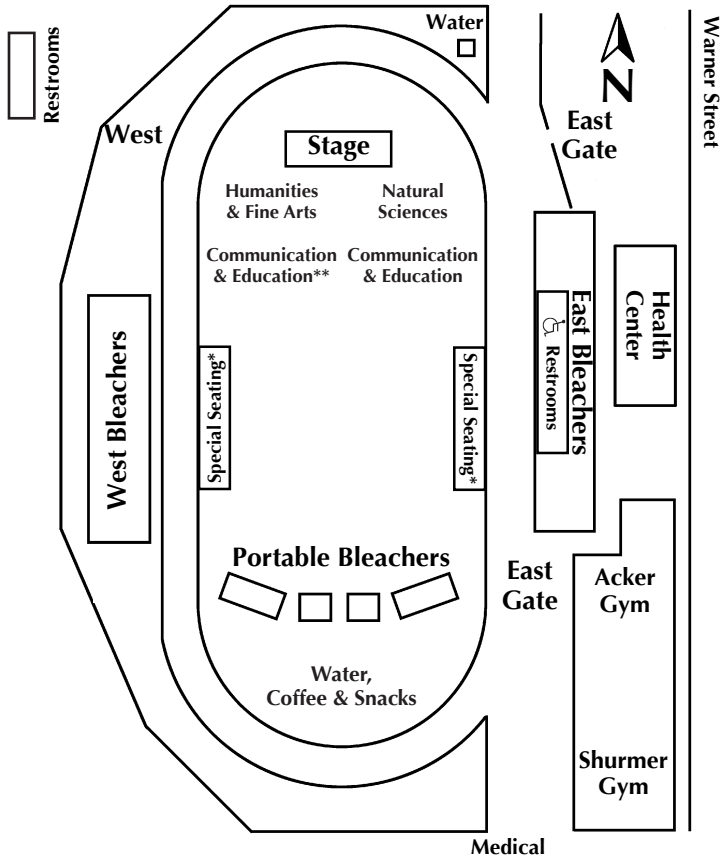

University Stadium

**Sunday
May 20, 2012**

* Special Seating for disabled/elderly.
One guest may accompany.

** Includes Liberal Studies and Recreation
Administration.