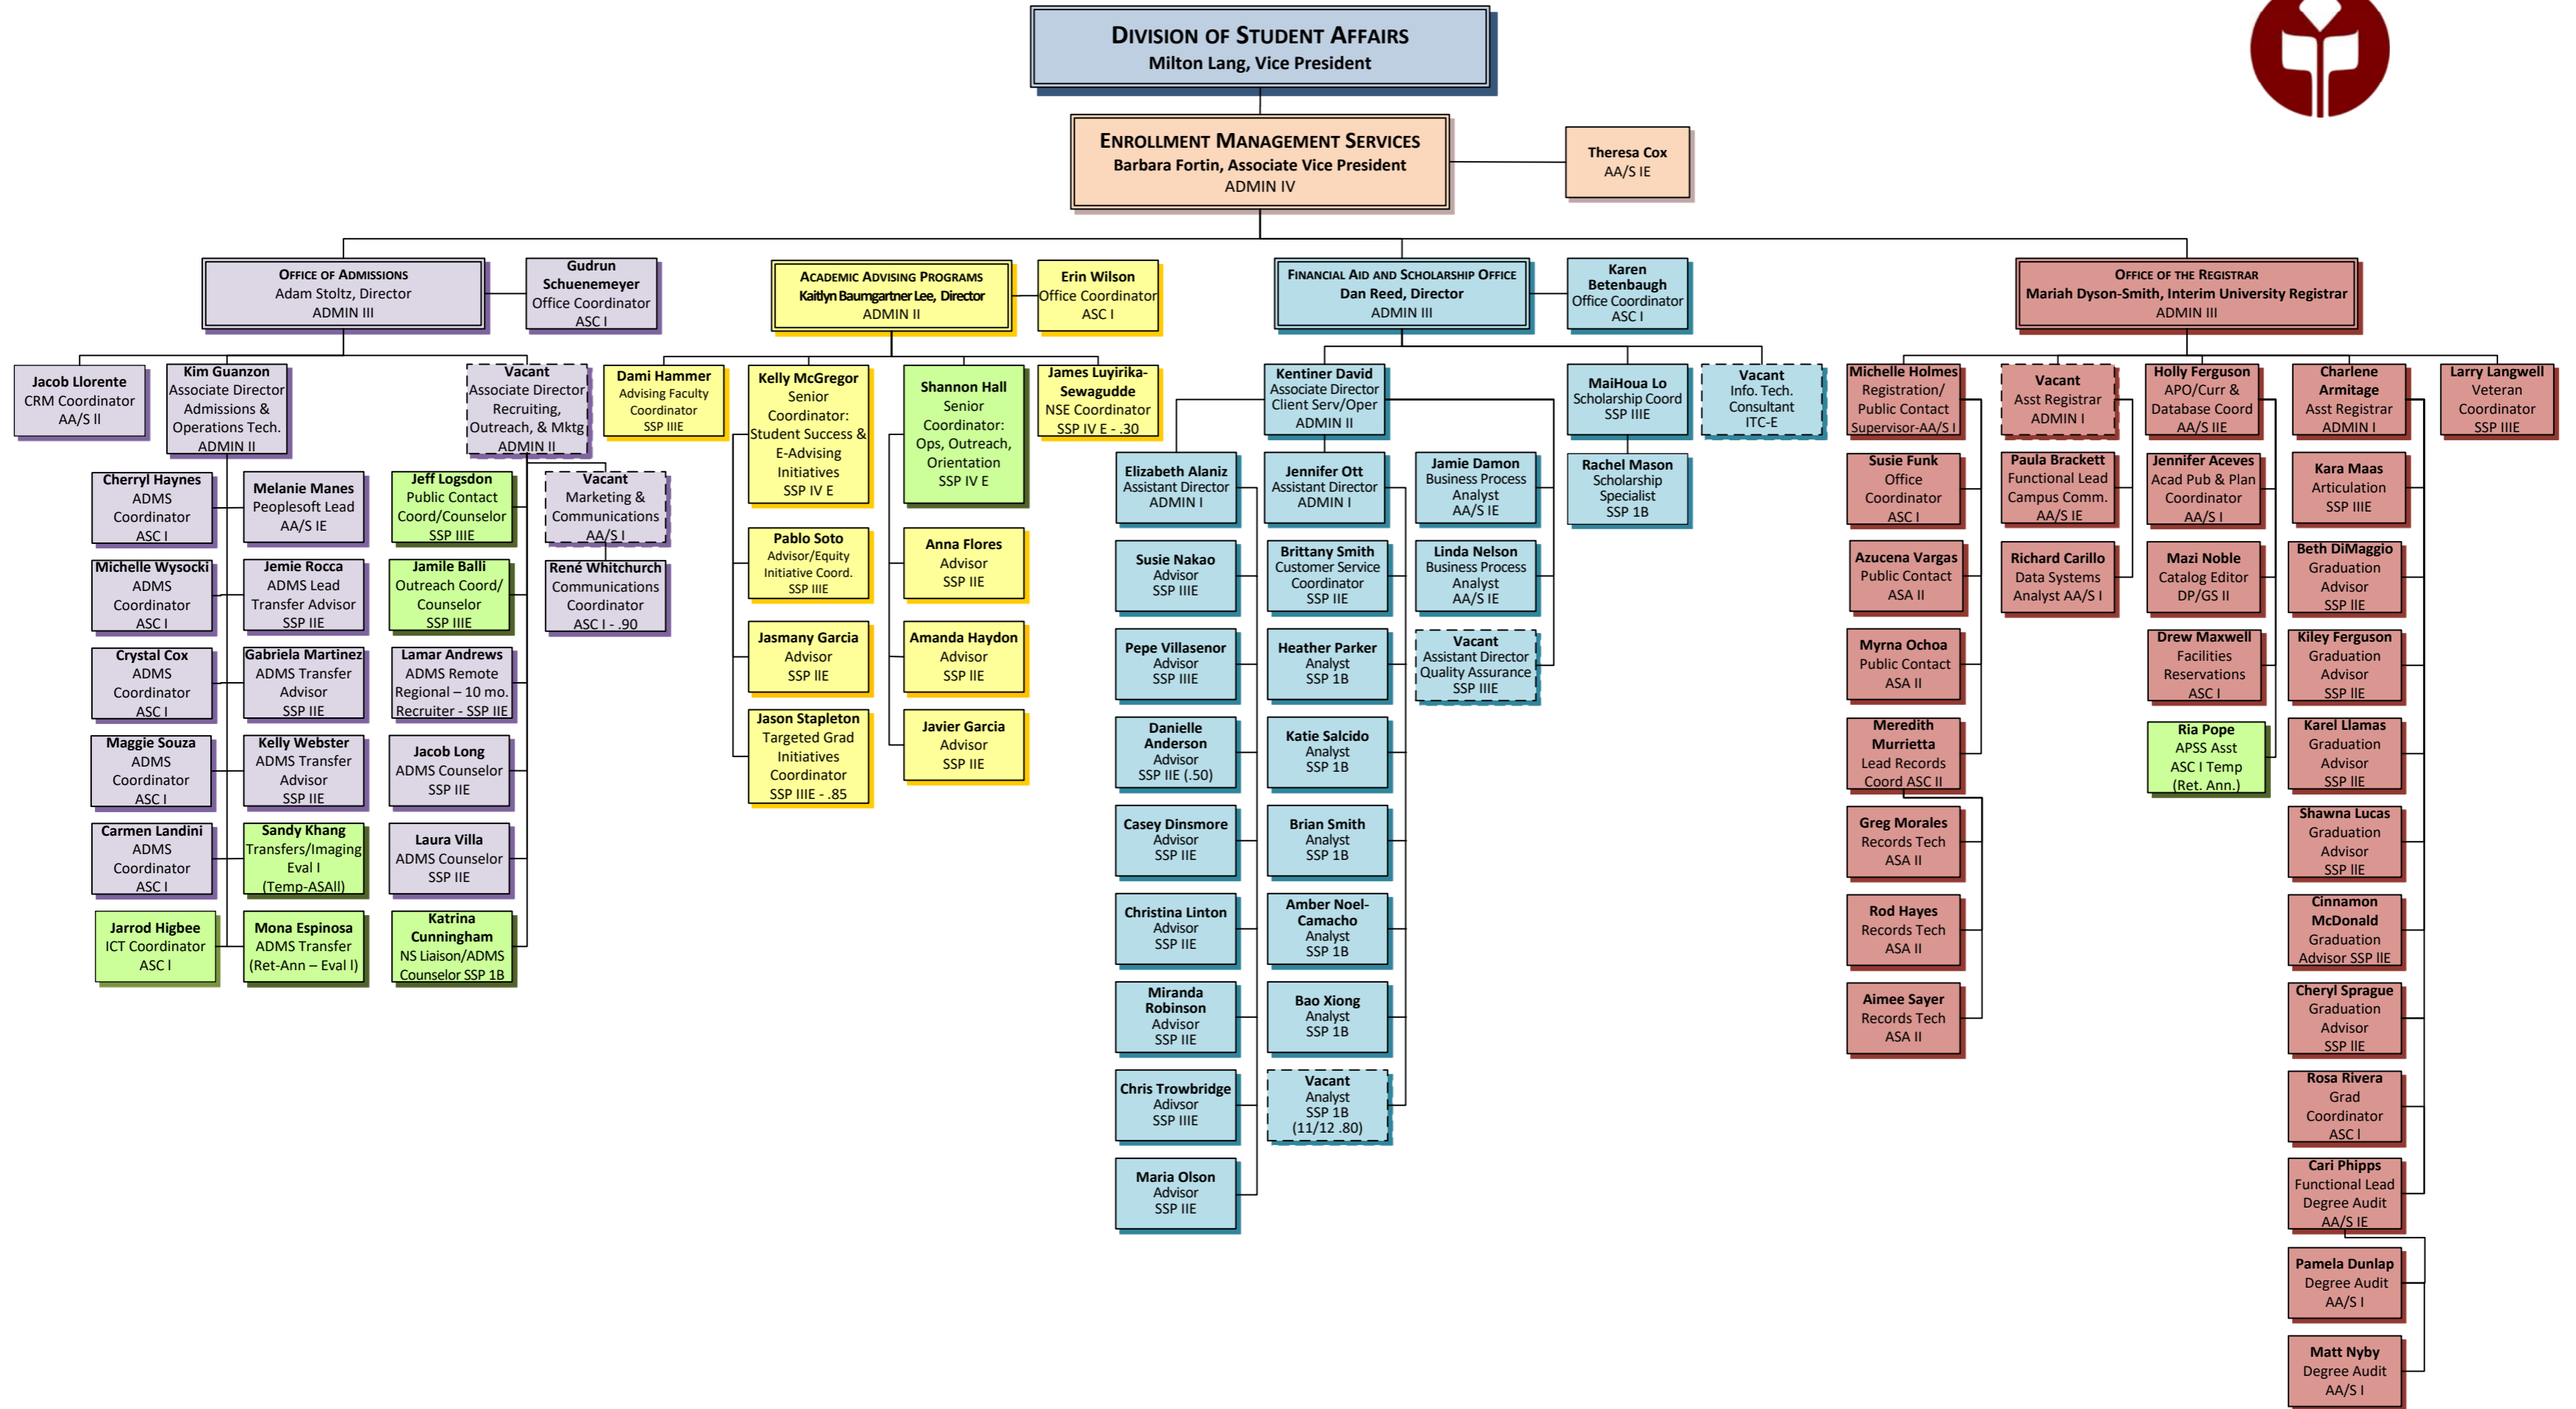

CALIFORNIA STATE UNIVERSITY, CHICO

Double lined squares indicate EMS Leadership Team Members

Temporary position

Revised 5/17/2018