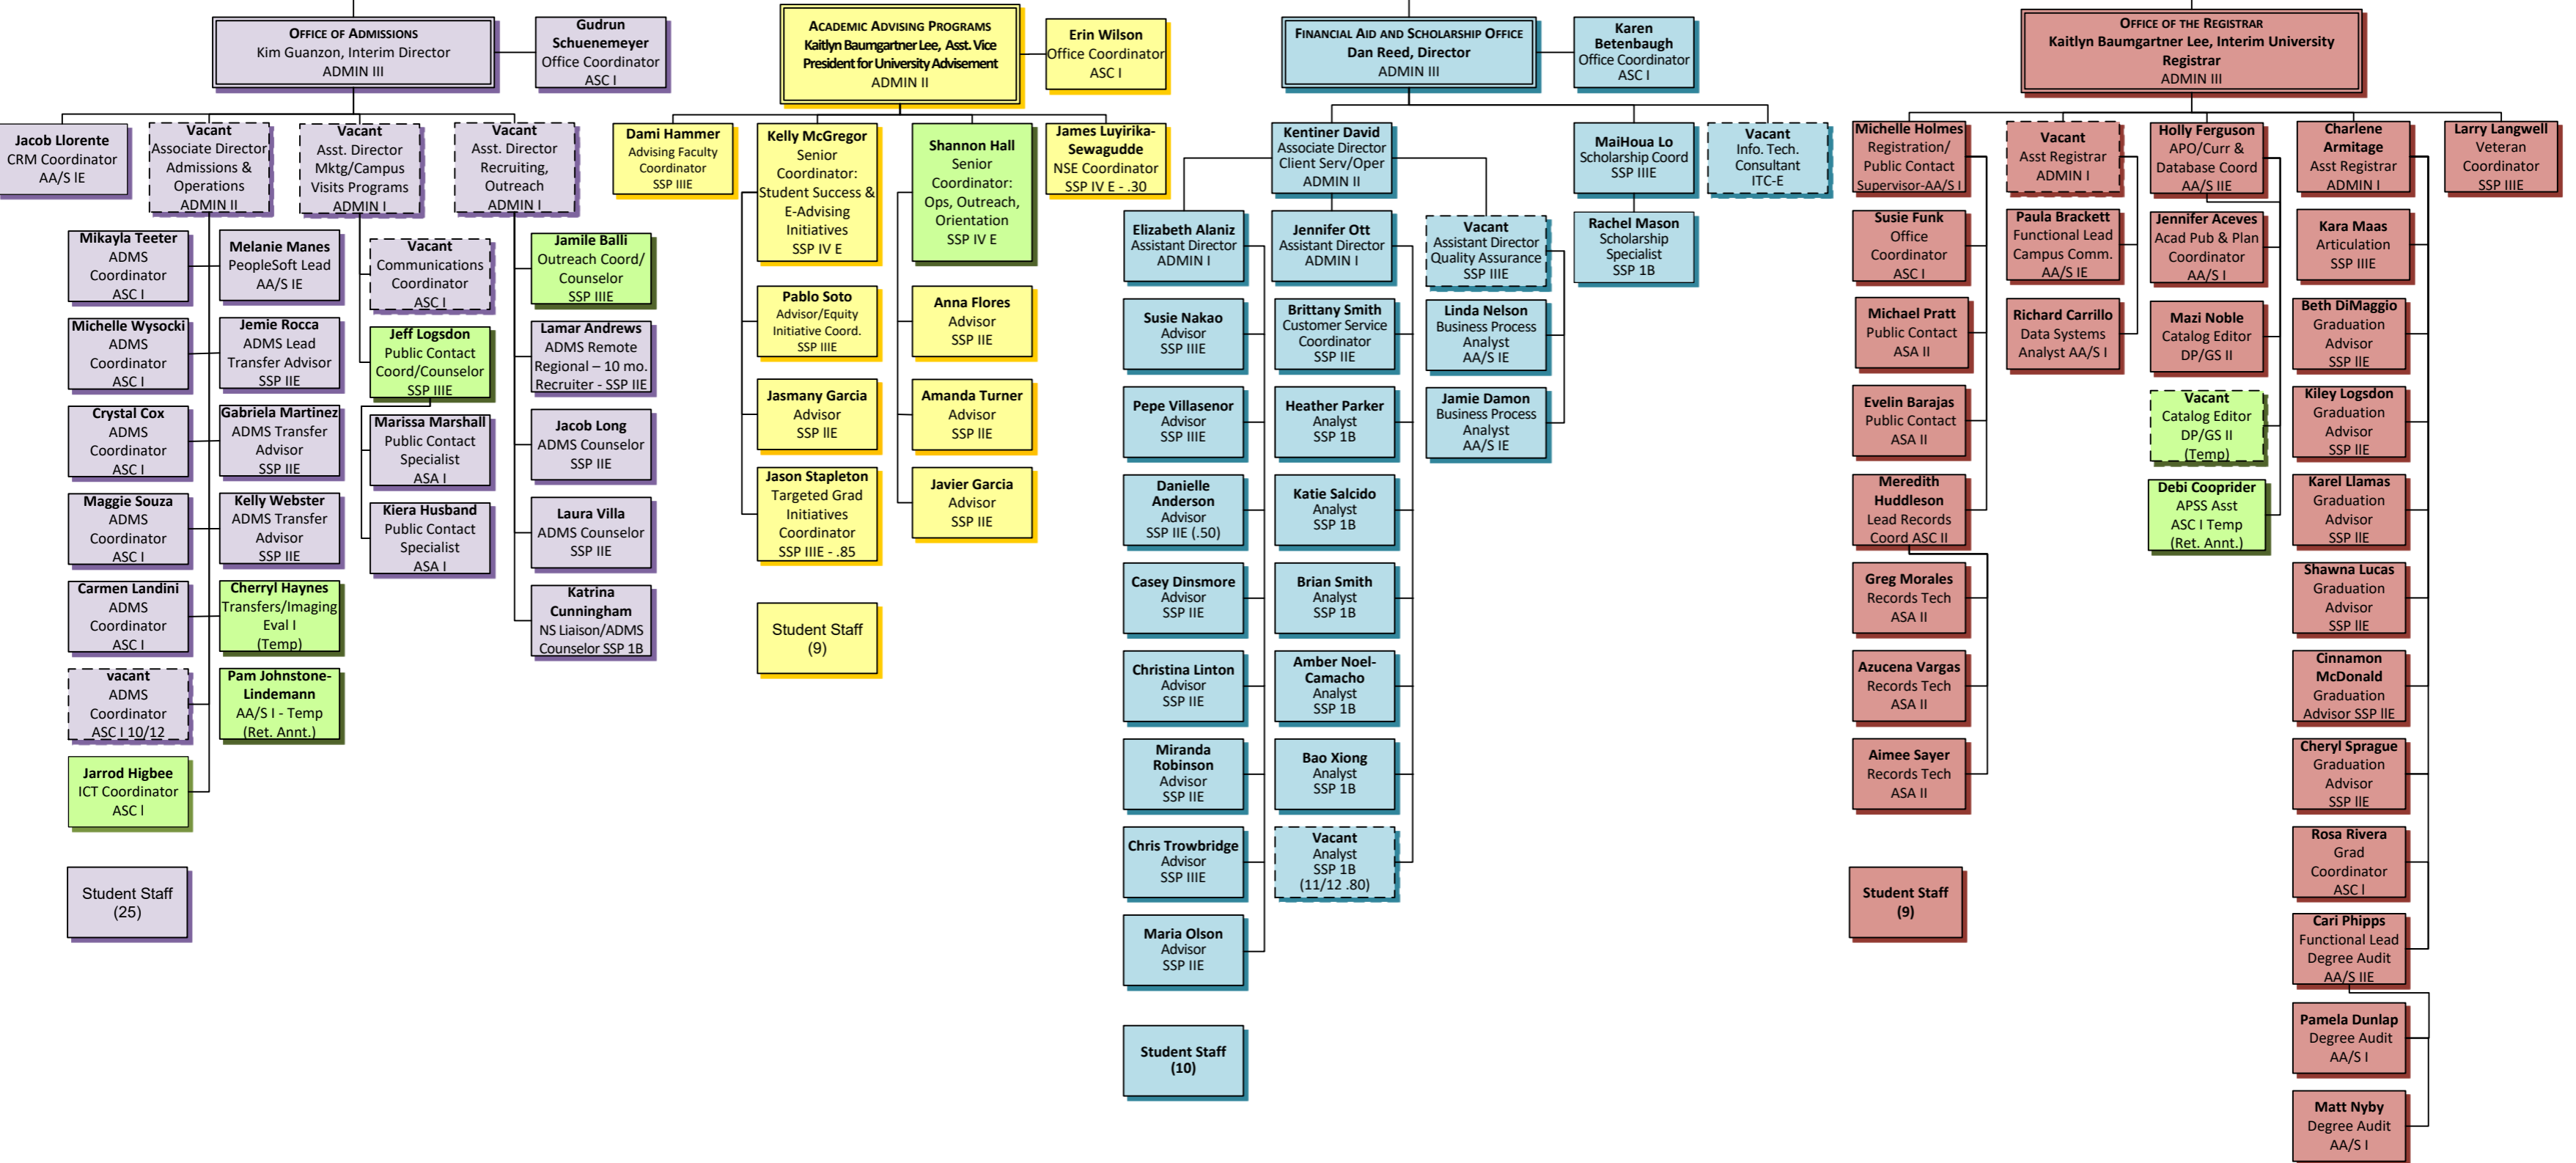

CALIFORNIA STATE UNIVERSITY, CHICO

DIVISION OF STUDENT AFFAIRS
Milton Lang, Vice President

ENROLLMENT MANAGEMENT SERVICES
Barbara Fortin, Associate Vice President
ADMIN IV

Theresa Mundy
AA/S IE

Double lined squares indicate EMS Leadership Team Members

Temporary position

Revised 10/17/2018