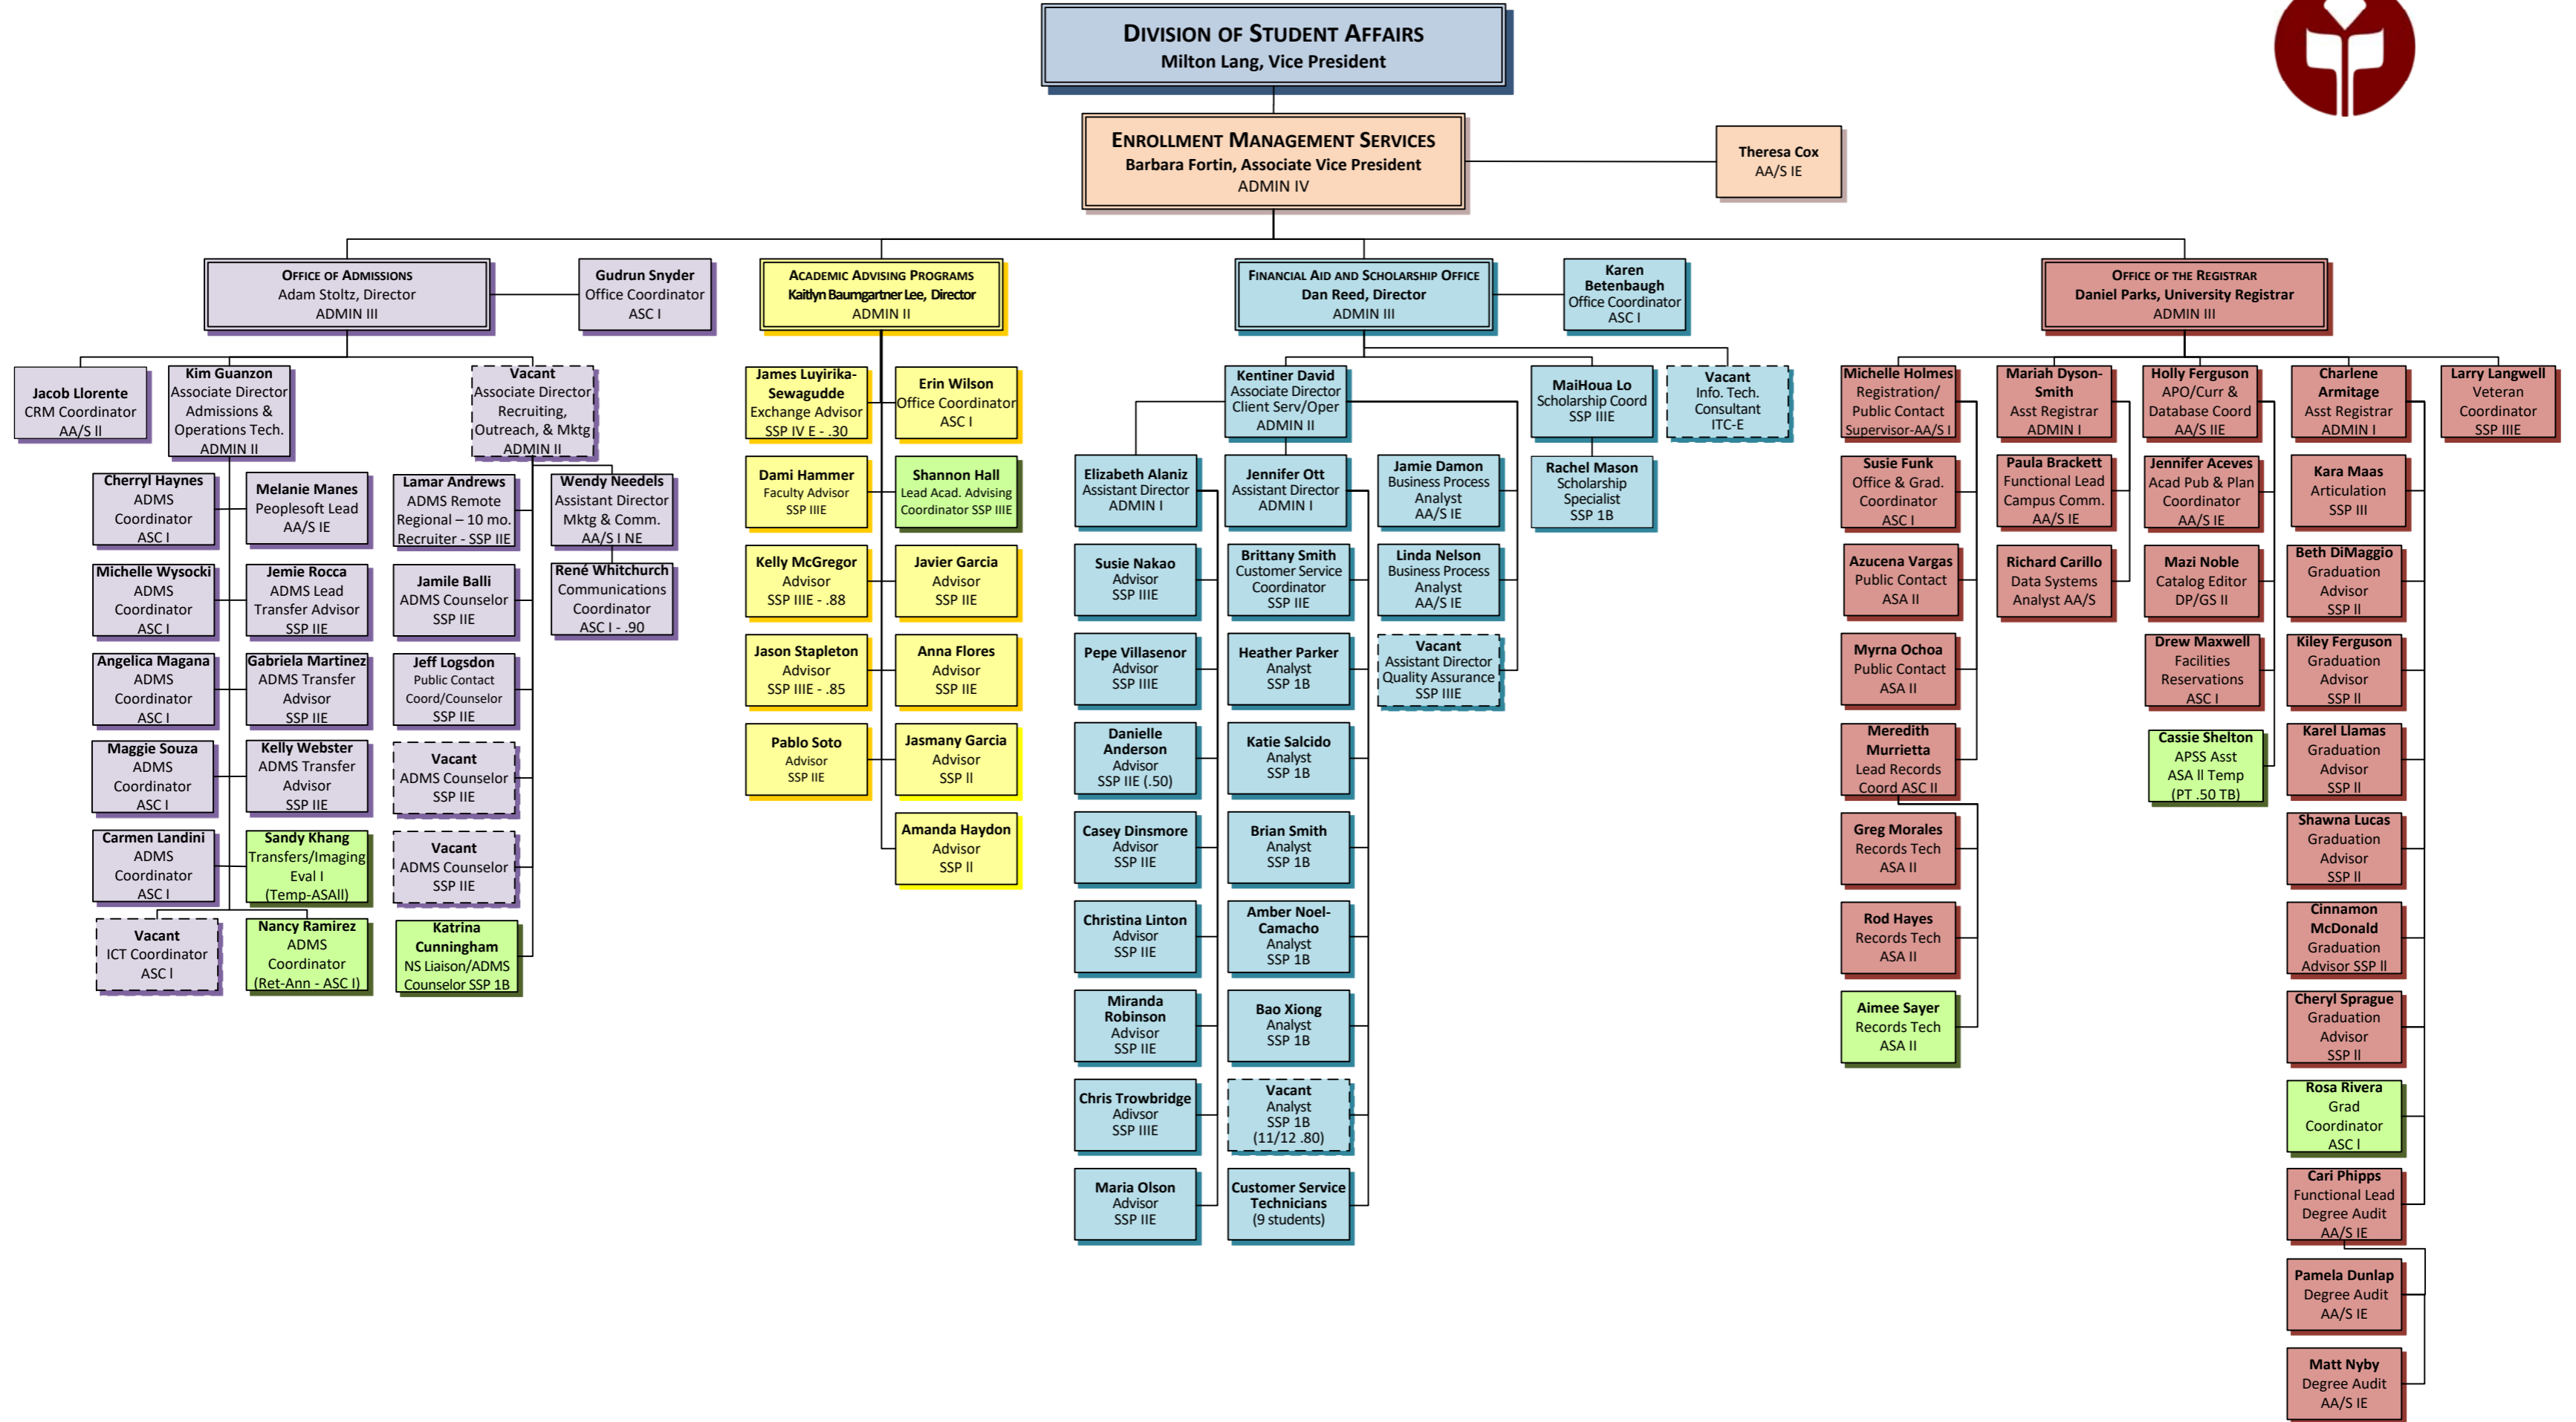

CALIFORNIA STATE UNIVERSITY, CHICO

Double lined squares indicate EMS Leadership Team Members

Temporary position