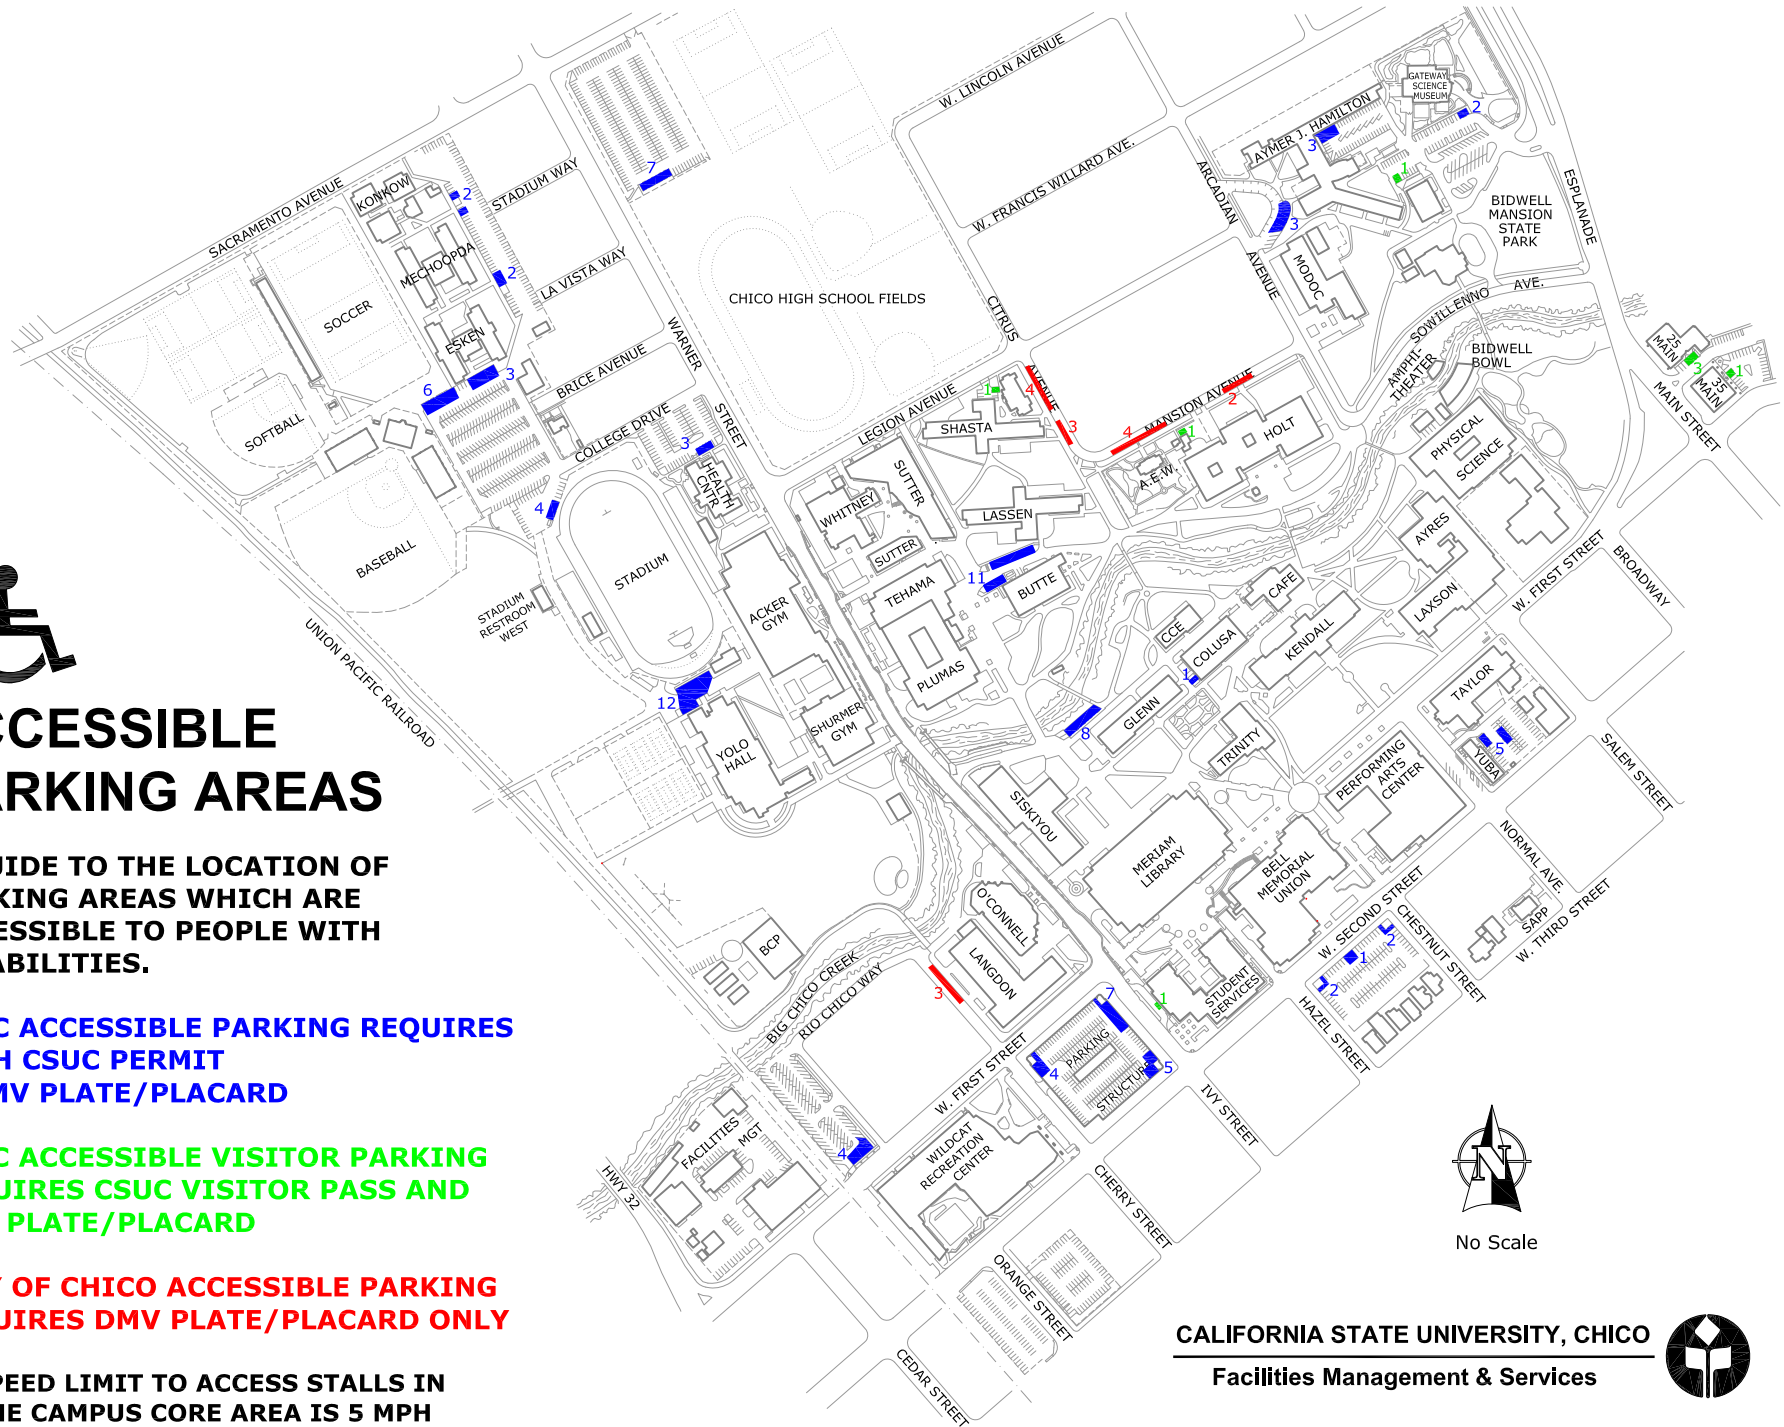

ACCESSIBLE PARKING AREAS

A GUIDE TO THE LOCATION OF PARKING AREAS WHICH ARE ACCESSIBLE TO PEOPLE WITH DISABILITIES.

CSUC ACCESSIBLE PARKING REQUIRES BOTH CSUC PERMIT & DMV PLATE/PLACARD

CSUC ACCESSIBLE VISITOR PARKING REQUIRES CSUC VISITOR PASS AND DMV PLATE/PLACARD

CITY OF CHICO ACCESSIBLE PARKING REQUIRES DMV PLATE/PLACARD ONLY

SPEED LIMIT TO ACCESS STALLS IN THE CAMPUS CORE AREA IS 5 MPH

No Scale

CALIFORNIA STATE UNIVERSITY, CHICO

Facilities Management & Services