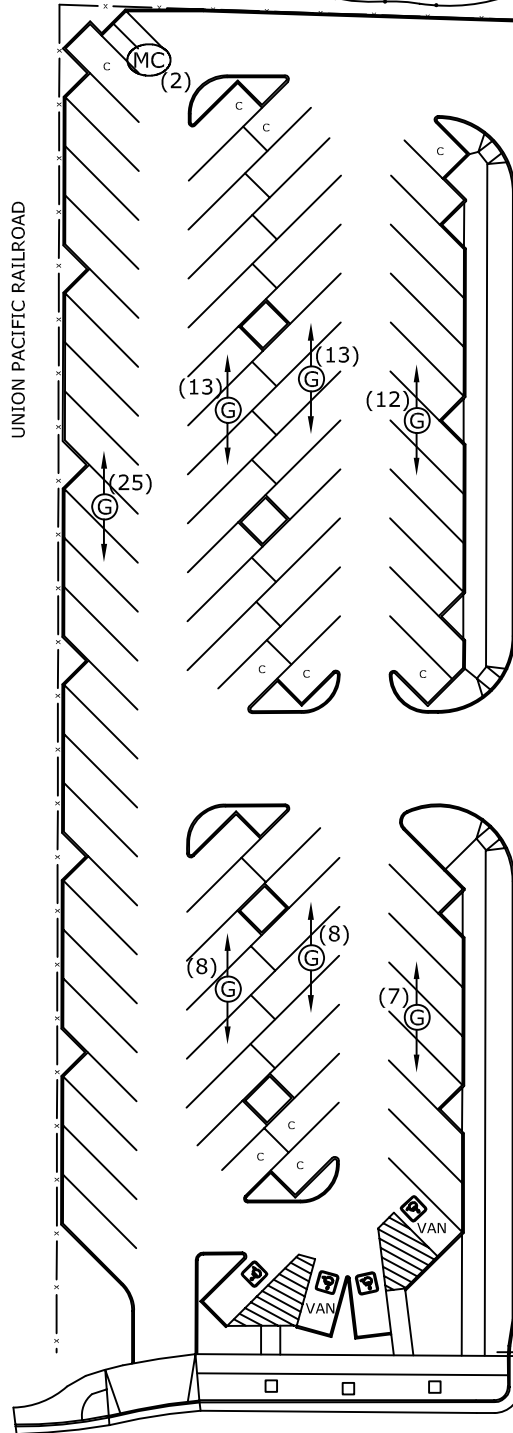

BIG CHICO CREEK

FACILITIES  
MANAGEMENT  
PAINT SHOP

RIO  
CHICO  
WAY

UNION PACIFIC RAILROAD

ORANGE STREET

ALLEY

PARKING STALL COUNT

TYPE OF STALL	SYMBOL	NUMBER OF STALLS
GENERAL PERMIT PARKING	Ⓒ	86
HANDICAPPED PARKING	♿	2
VAN ACCESSIBLE	♿ VAN	2
MOTORCYCLE PARKING	Ⓜ	2
TOTAL		92

FACILITIES MANAGEMENT  
TRADES SHOP

W. 1ST STREET

Scale: 1"=50'

CALIFORNIA STATE UNIVERSITY, CHICO  
Facilities Management & Services

DATE  
2/4/03  
ACAD FILE  
AG-LOT

1ST & ORANGE LOT  
1ST AND ORANGE STREETS