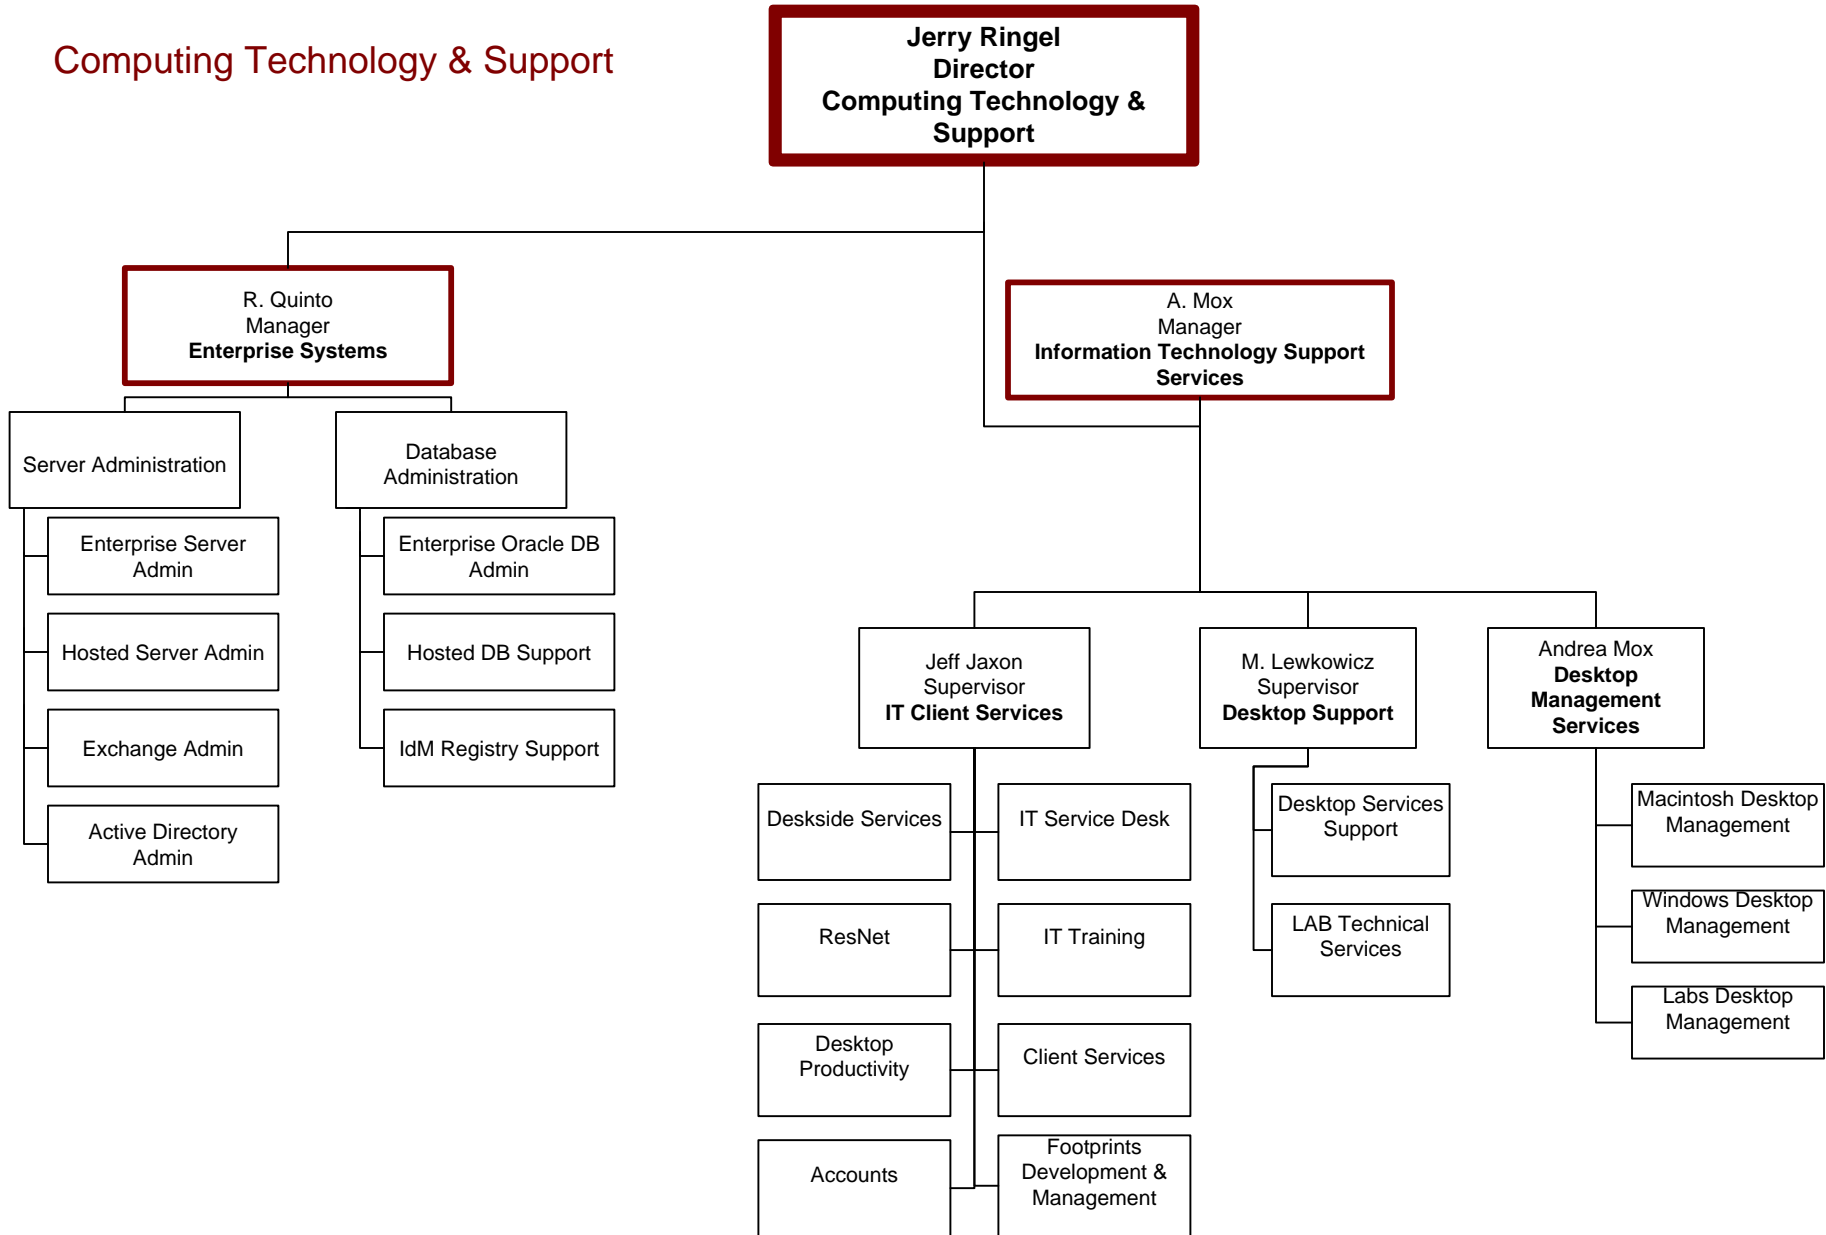

Computing Technology & Support

Number of Personnel: 23