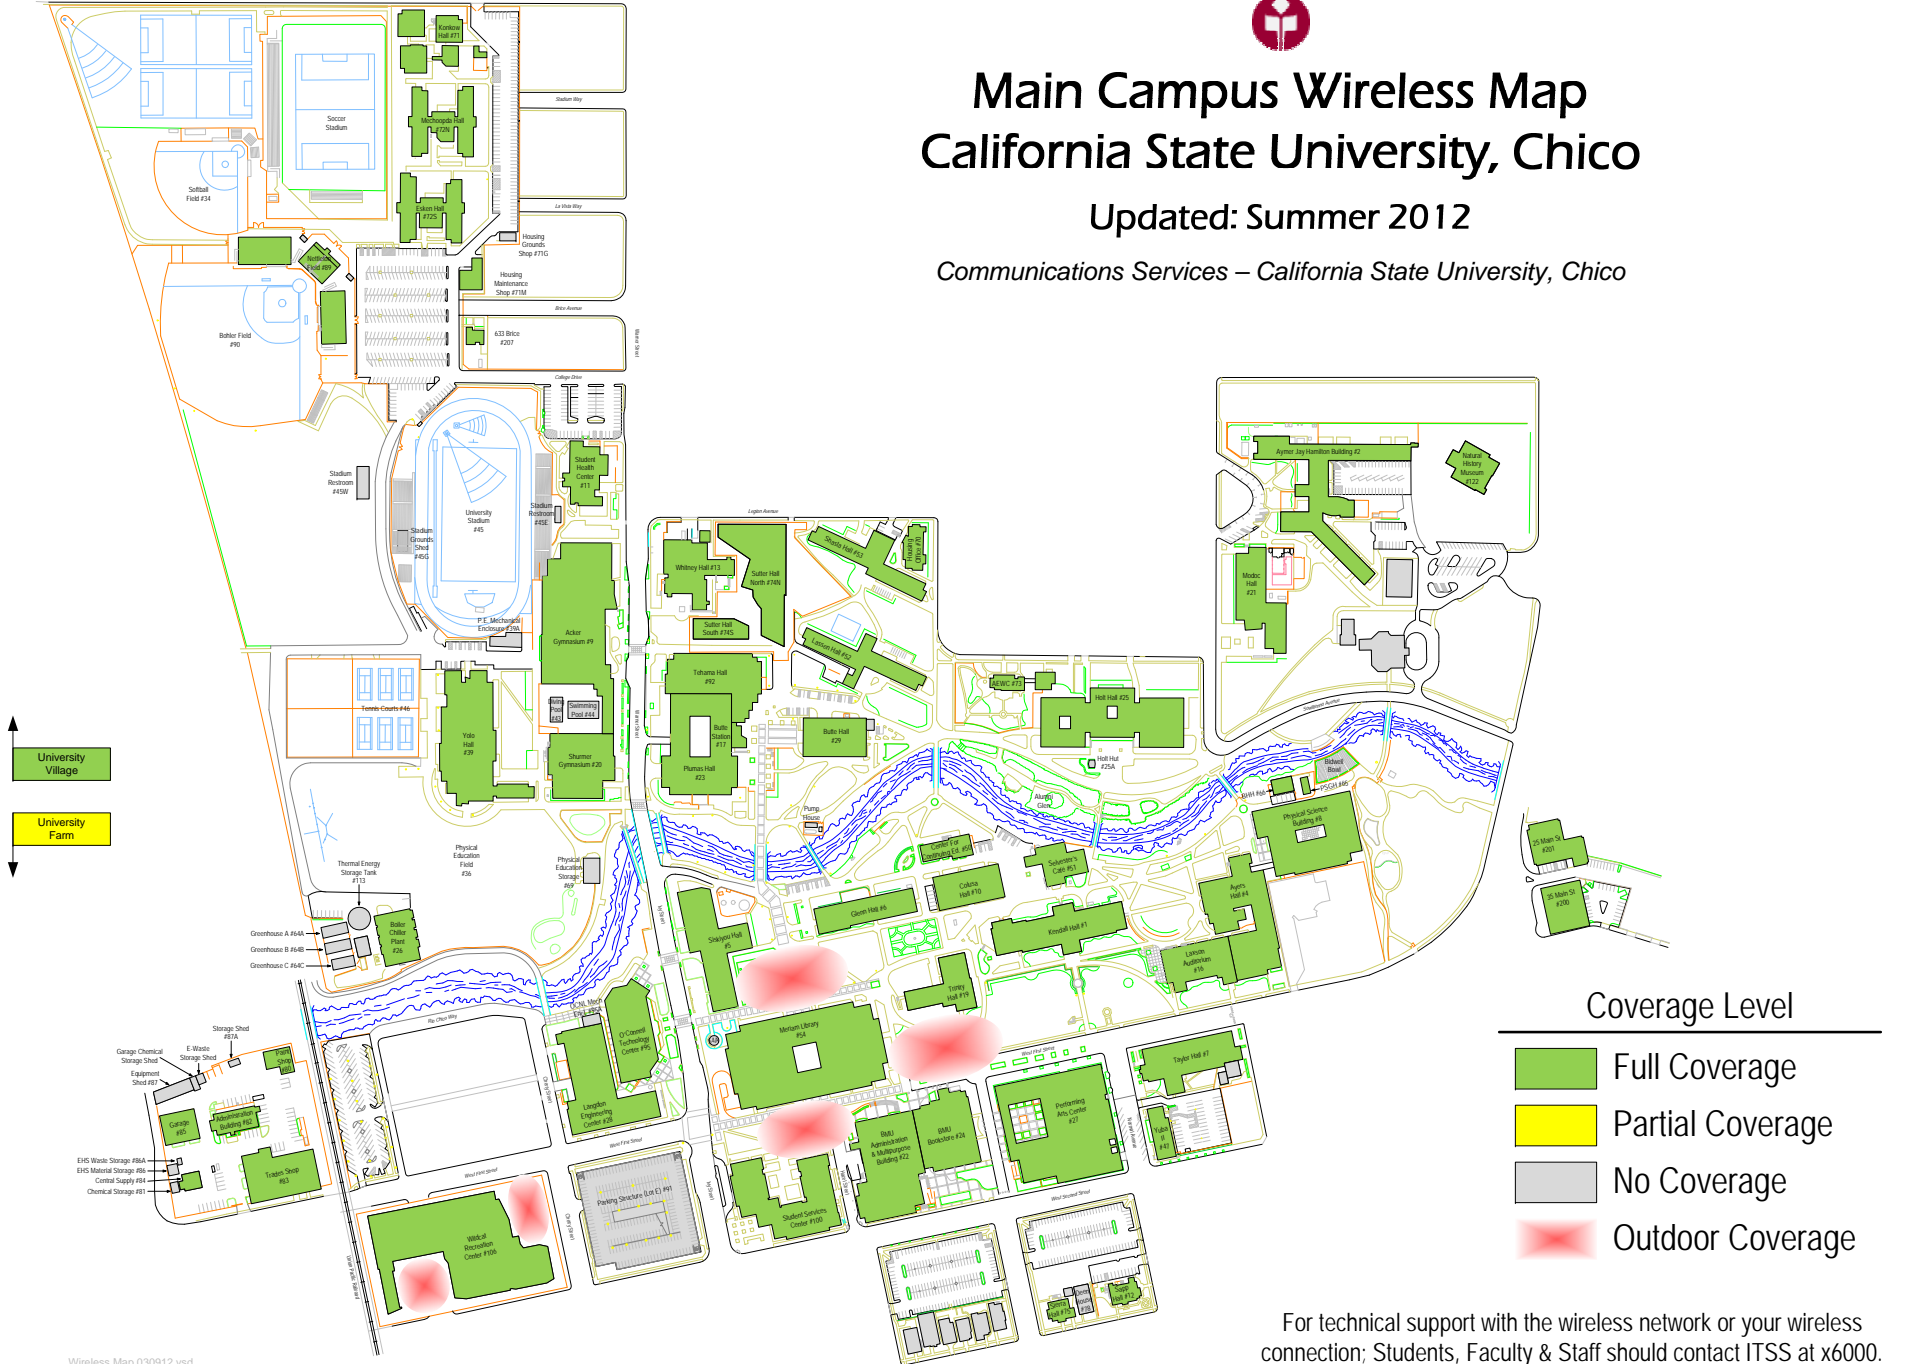

Main Campus Wireless Map California State University, Chico

Updated: Summer 2012

Communications Services – California State University, Chico

University Village
University Farm

Coverage Level

- Full Coverage
- Partial Coverage
- No Coverage
- Outdoor Coverage