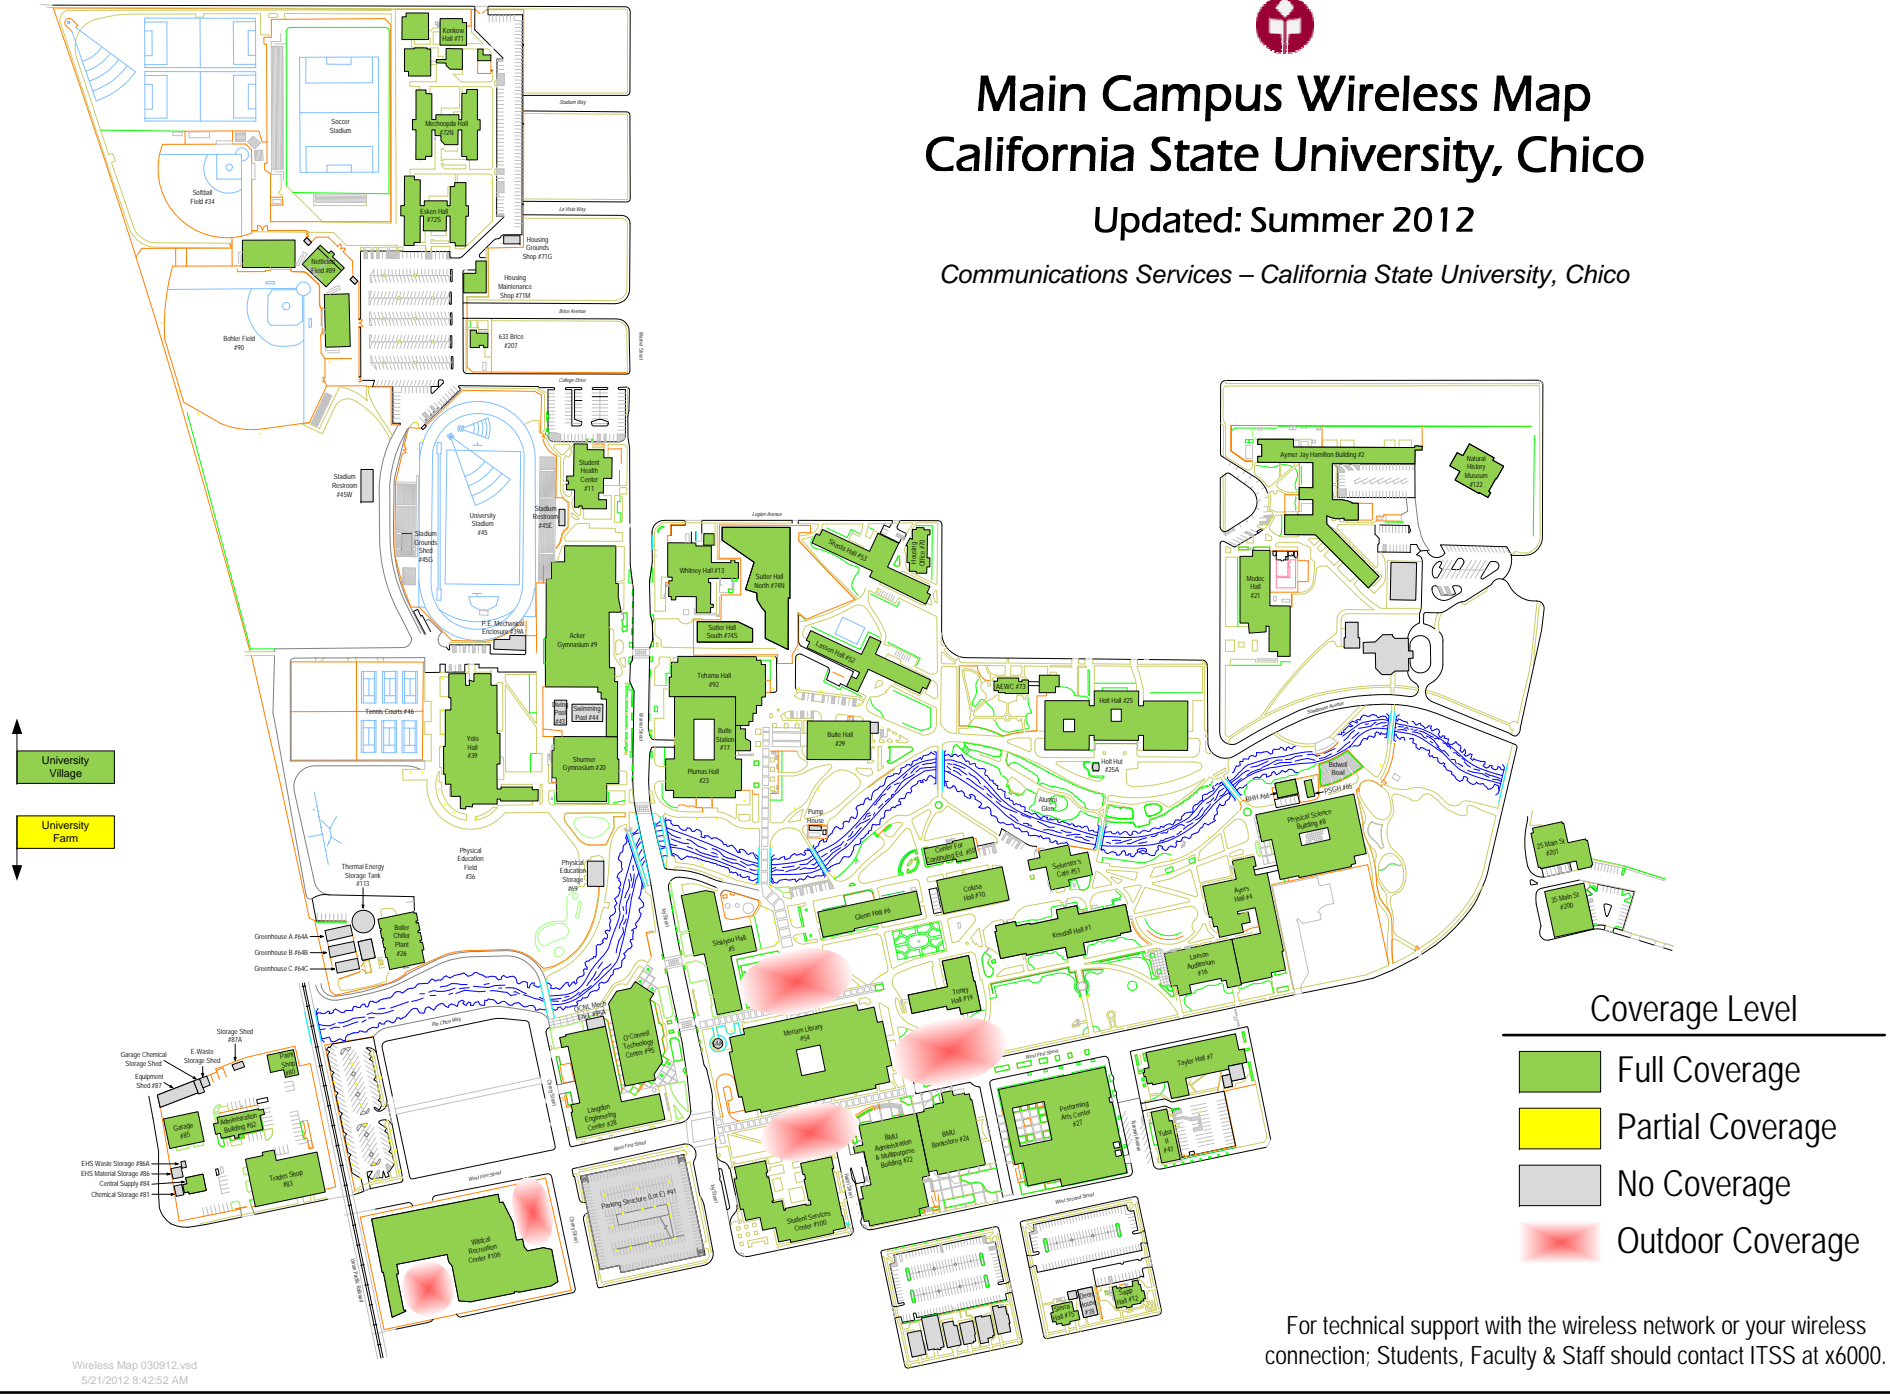

Main Campus Wireless Map California State University, Chico

Updated: Summer 2012

Communications Services – California State University, Chico

For technical support with the wireless network or your wireless connection; Students, Faculty & Staff should contact ITSS at x6000.