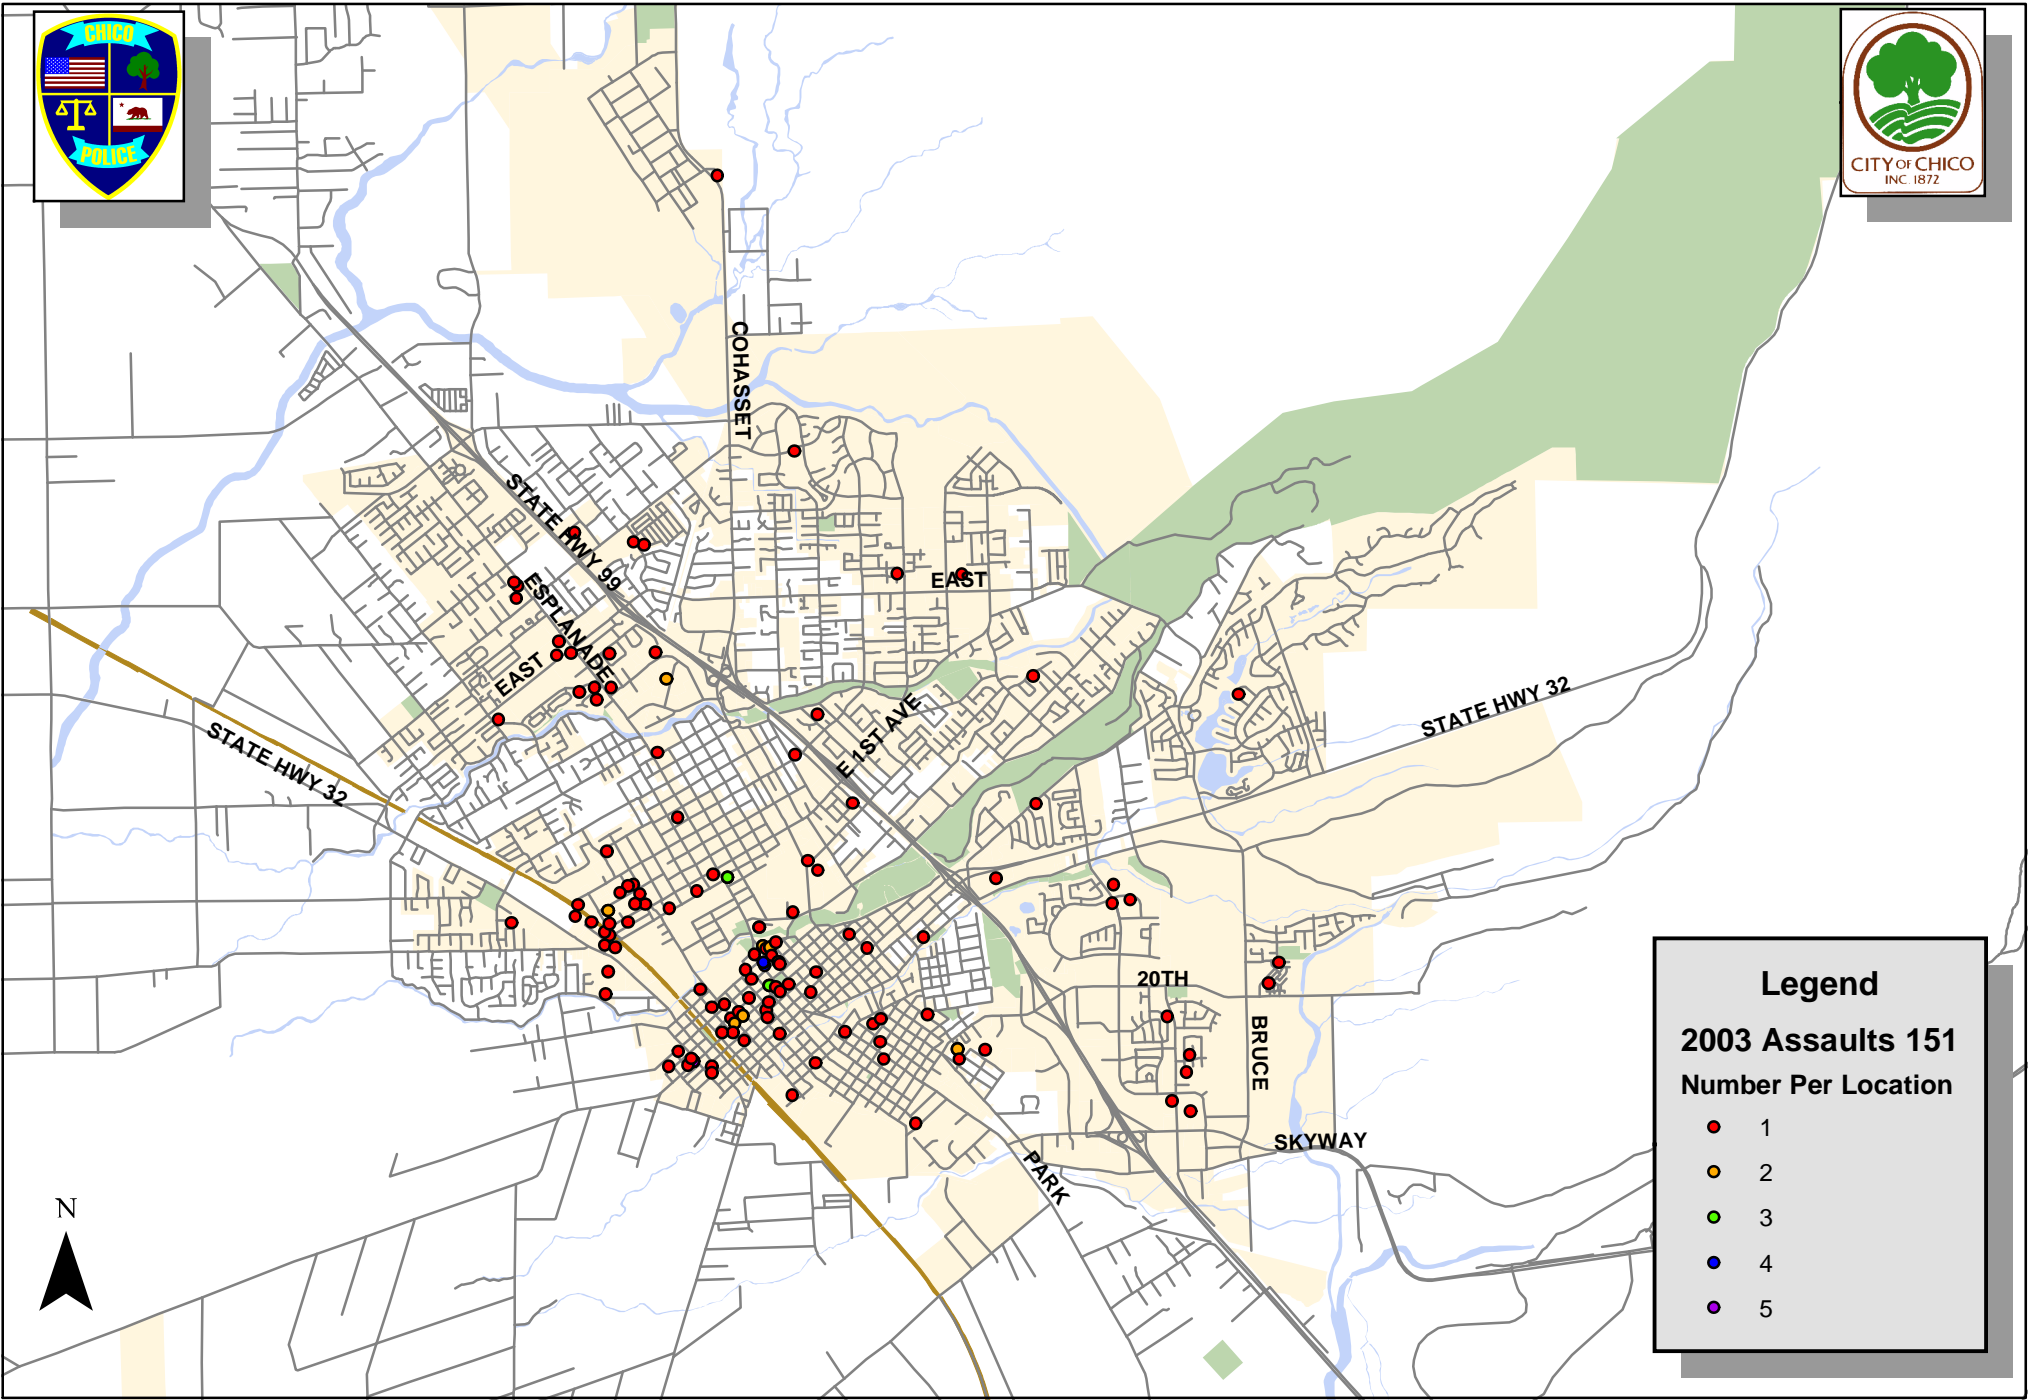

## 2003 Part I Crimes Rapes

Chico Police Department  
Robert Woodward  
Crime Analyst  
Feb, 2004

0 2,500 5,000 10,000 Feet

NOTE: Not all incident locations may be shown on map

## 2004 Rapes

0 1,250 2,500 5,000 7,500 10,000 Feet

NOTE: Not all locations can be mapped; many locations represent more than one event

Chico Police Department  
Robert Woodward  
Crime Analyst  
March, 2005

### Felony Assaults By Year

Felony Assaults By Month 1999-2004

**Legend**

**2003 Assaults 151**  
**Number Per Location**

- 1
- 2
- 3
- 4
- 5

0 2,550 5,100 10,200 Feet

# 2003 Part I Crimes Aggravated Assaults

Chico Police Department  
Robert Woodward  
Crime Analyst  
Feb, 2004

NOTE: Not all incident locations may be shown on map