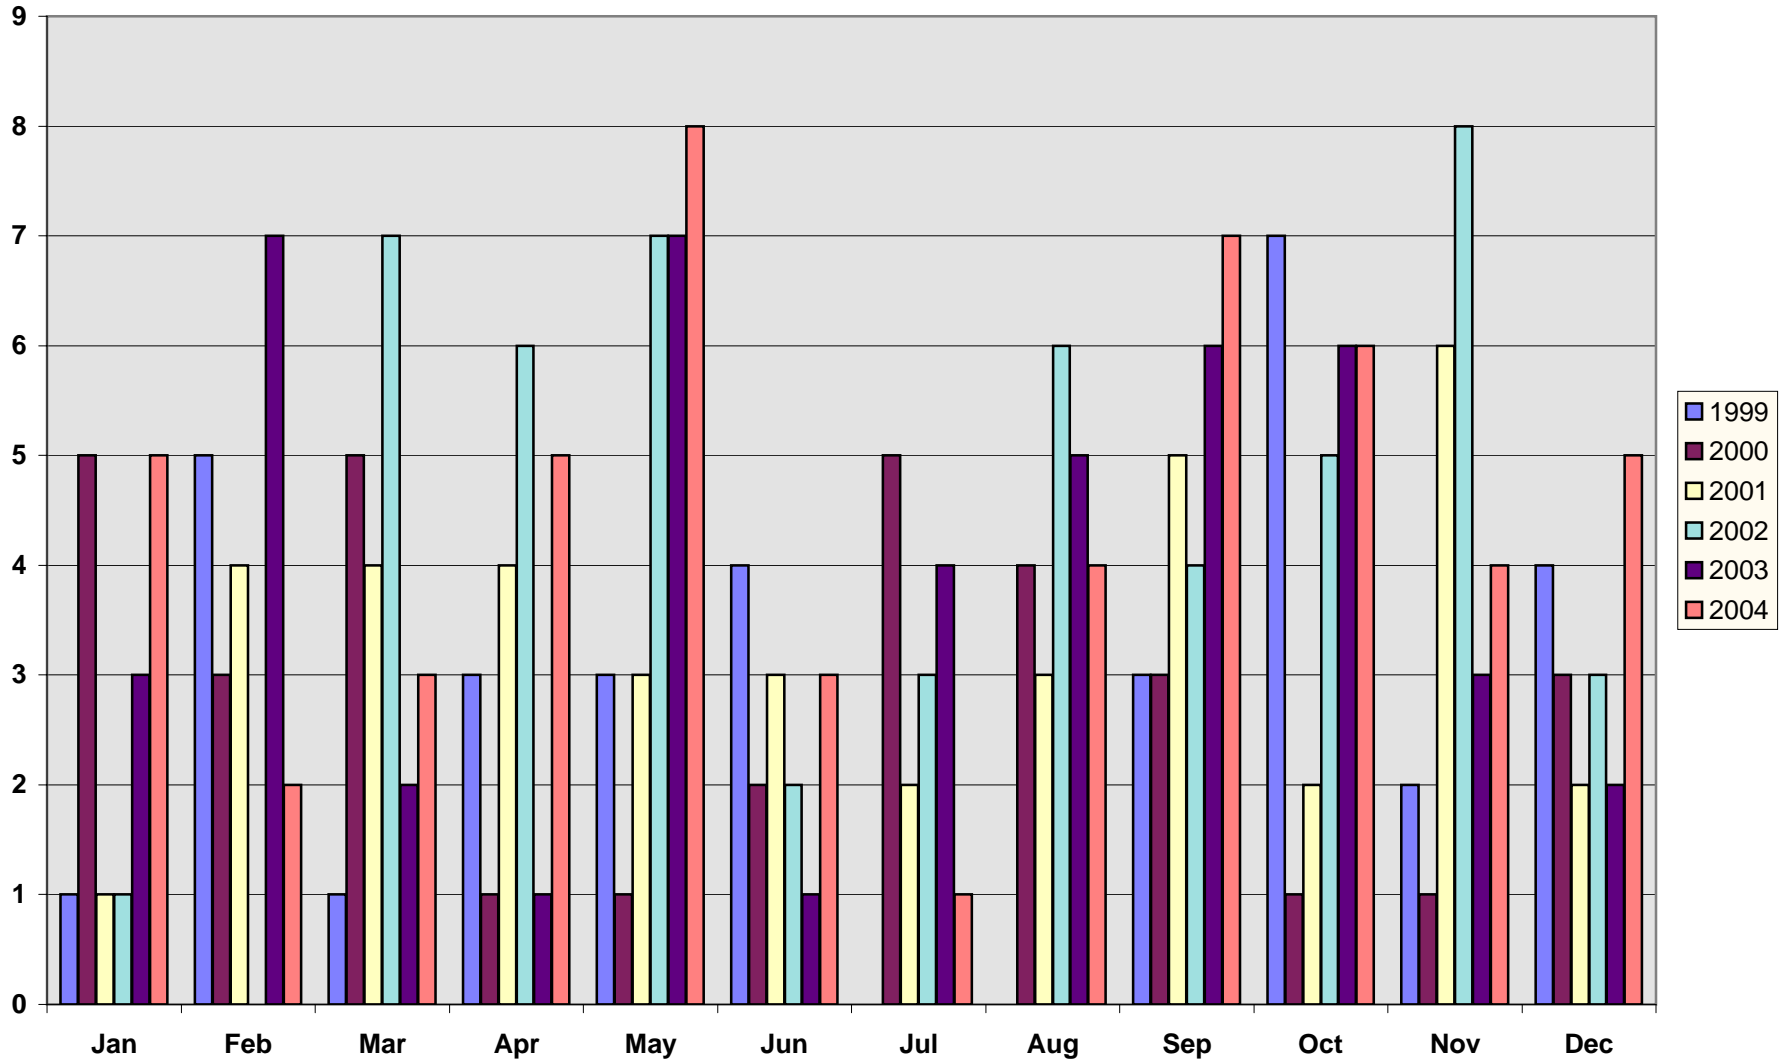

**Rapes By Year 1999-2004**

Rapes By Month 1999-2004

**Legend**

- Rape by Force 47
- Attempt Rape 2

## 2003 Part I Crimes Rapes

Chico Police Department  
Robert Woodward  
Crime Analyst  
Feb, 2004

0 2,500 5,000 10,000 Feet

NOTE: Not all incident locations may be shown on map

## 2004 Rapes

0 1,250 2,500 5,000 7,500 10,000 Feet

NOTE: Not all locations can be mapped; many locations represent more than one event

Chico Police Department  
Robert Woodward  
Crime Analyst  
March, 2005

### Felony Assaults By Year

Felony Assaults By Month 1999-2004

**Legend**

**2003 Assaults 151**  
**Number Per Location**

- 1
- 2
- 3
- 4
- 5

0 2,550 5,100 10,200 Feet