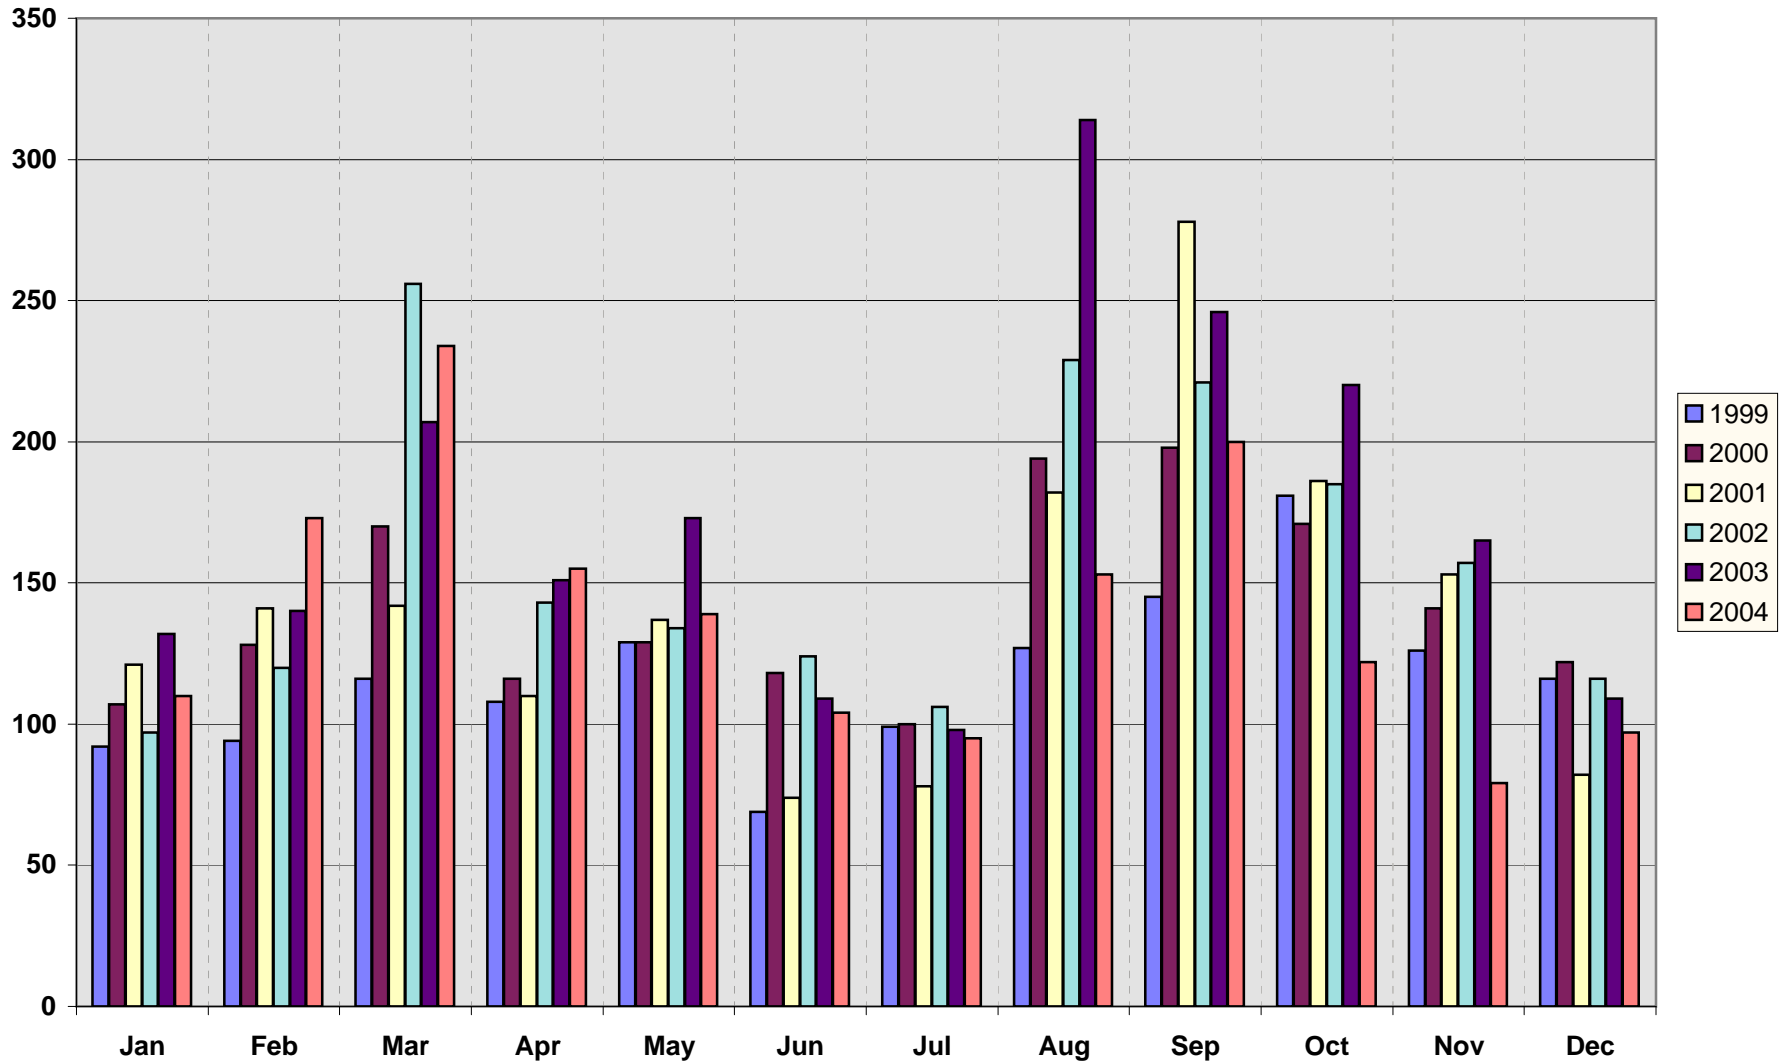

# 2004 Aggravated Assaults

0 1,250 2,500 5,000 7,500 10,000 Feet

NOTE: Not all locations can be mapped; many locations represent more than one event

Chico Police Department  
Robert Woodward  
Crime Analyst  
March, 2005

**Alcohol Related Crimes By Year - 1999-2004**

Alcohol Related Arrests By Month - 1999-2004

**Legend**  
**2003 Alcohol Related Arrests**  
 By Type of Arrest

- DUI-Bike
- DUI-Felony
- DUI-Misdo
- Drunk in Public
- Liquor-Furnish
- Liquor-MIP
- Liquor-Open Container
- Liquor-Other
- Liquor-Sales