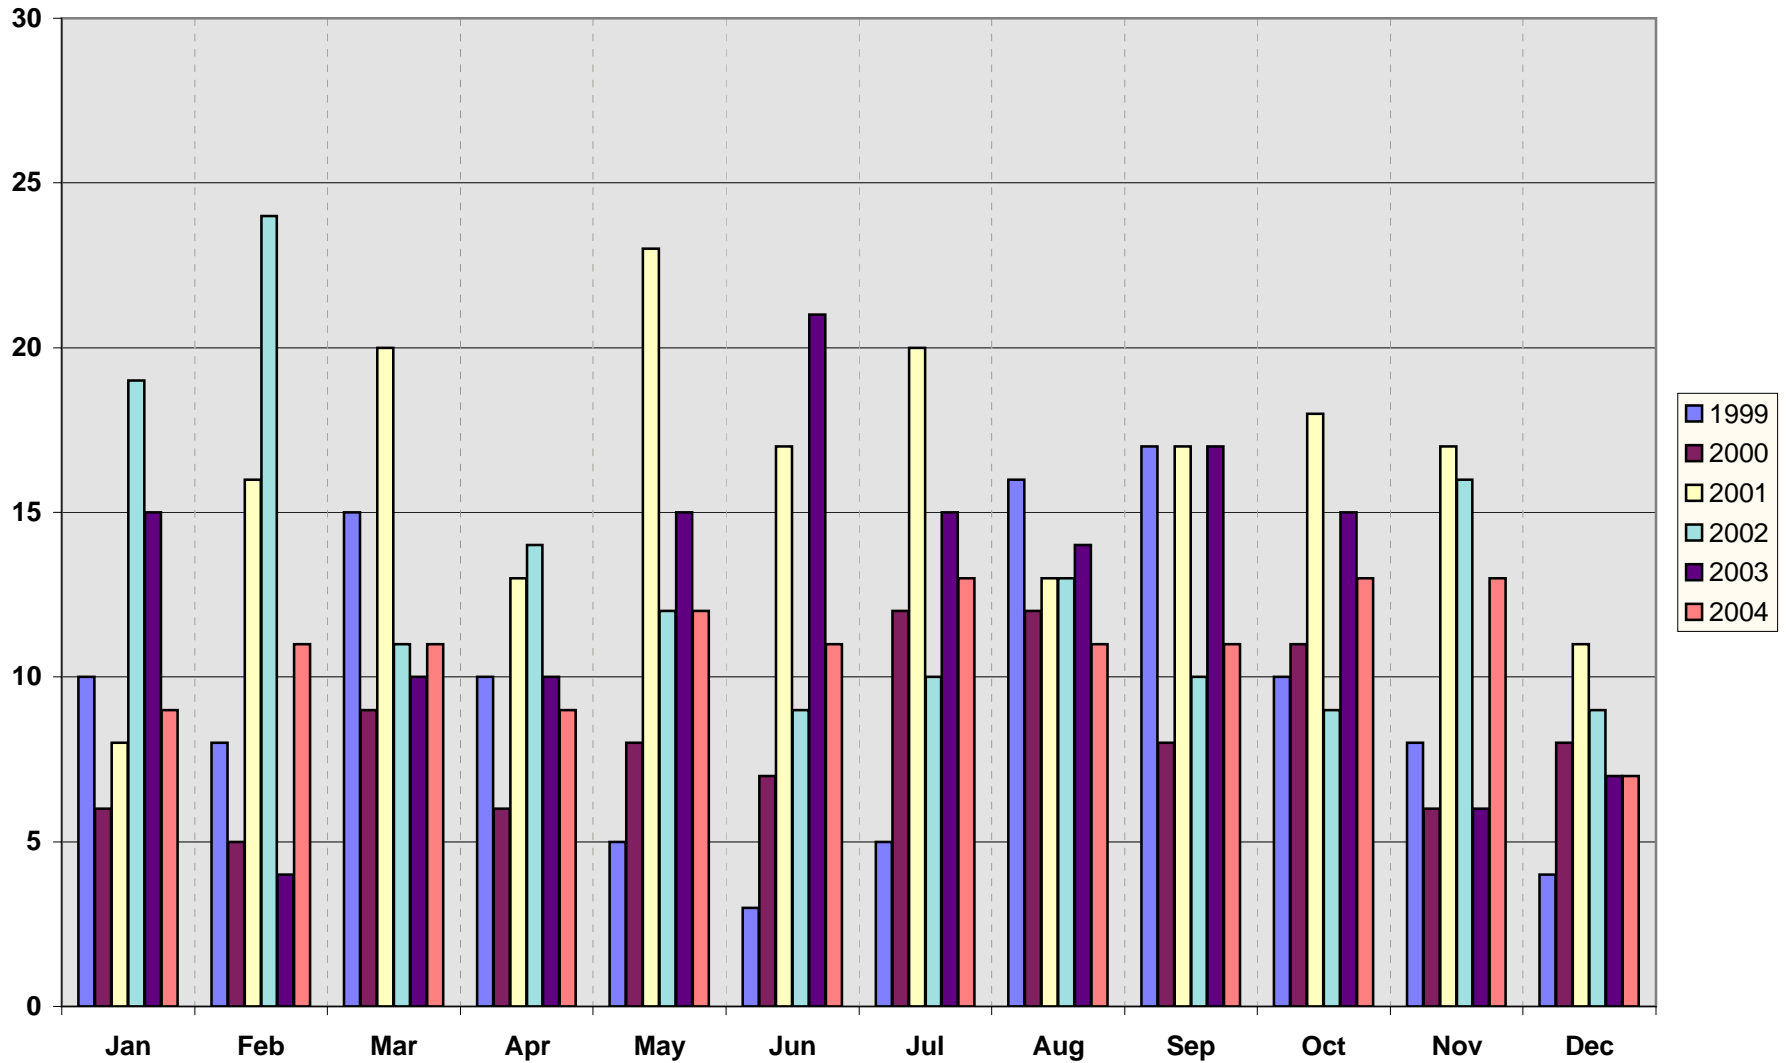

## 2003 Part I Crimes Rapes

Chico Police Department  
Robert Woodward  
Crime Analyst  
Feb, 2004

0 2,500 5,000 10,000 Feet

NOTE: Not all incident locations may be shown on map

## 2004 Rapes

0 1,250 2,500 5,000 7,500 10,000 Feet

NOTE: Not all locations can be mapped; many locations represent more than one event

Chico Police Department  
Robert Woodward  
Crime Analyst  
March, 2005

### Felony Assaults By Year

Felony Assaults By Month 1999-2004

**Legend**

**2003 Assaults 151**  
**Number Per Location**

- 1
- 2
- 3
- 4
- 5

0 2,550 5,100 10,200 Feet