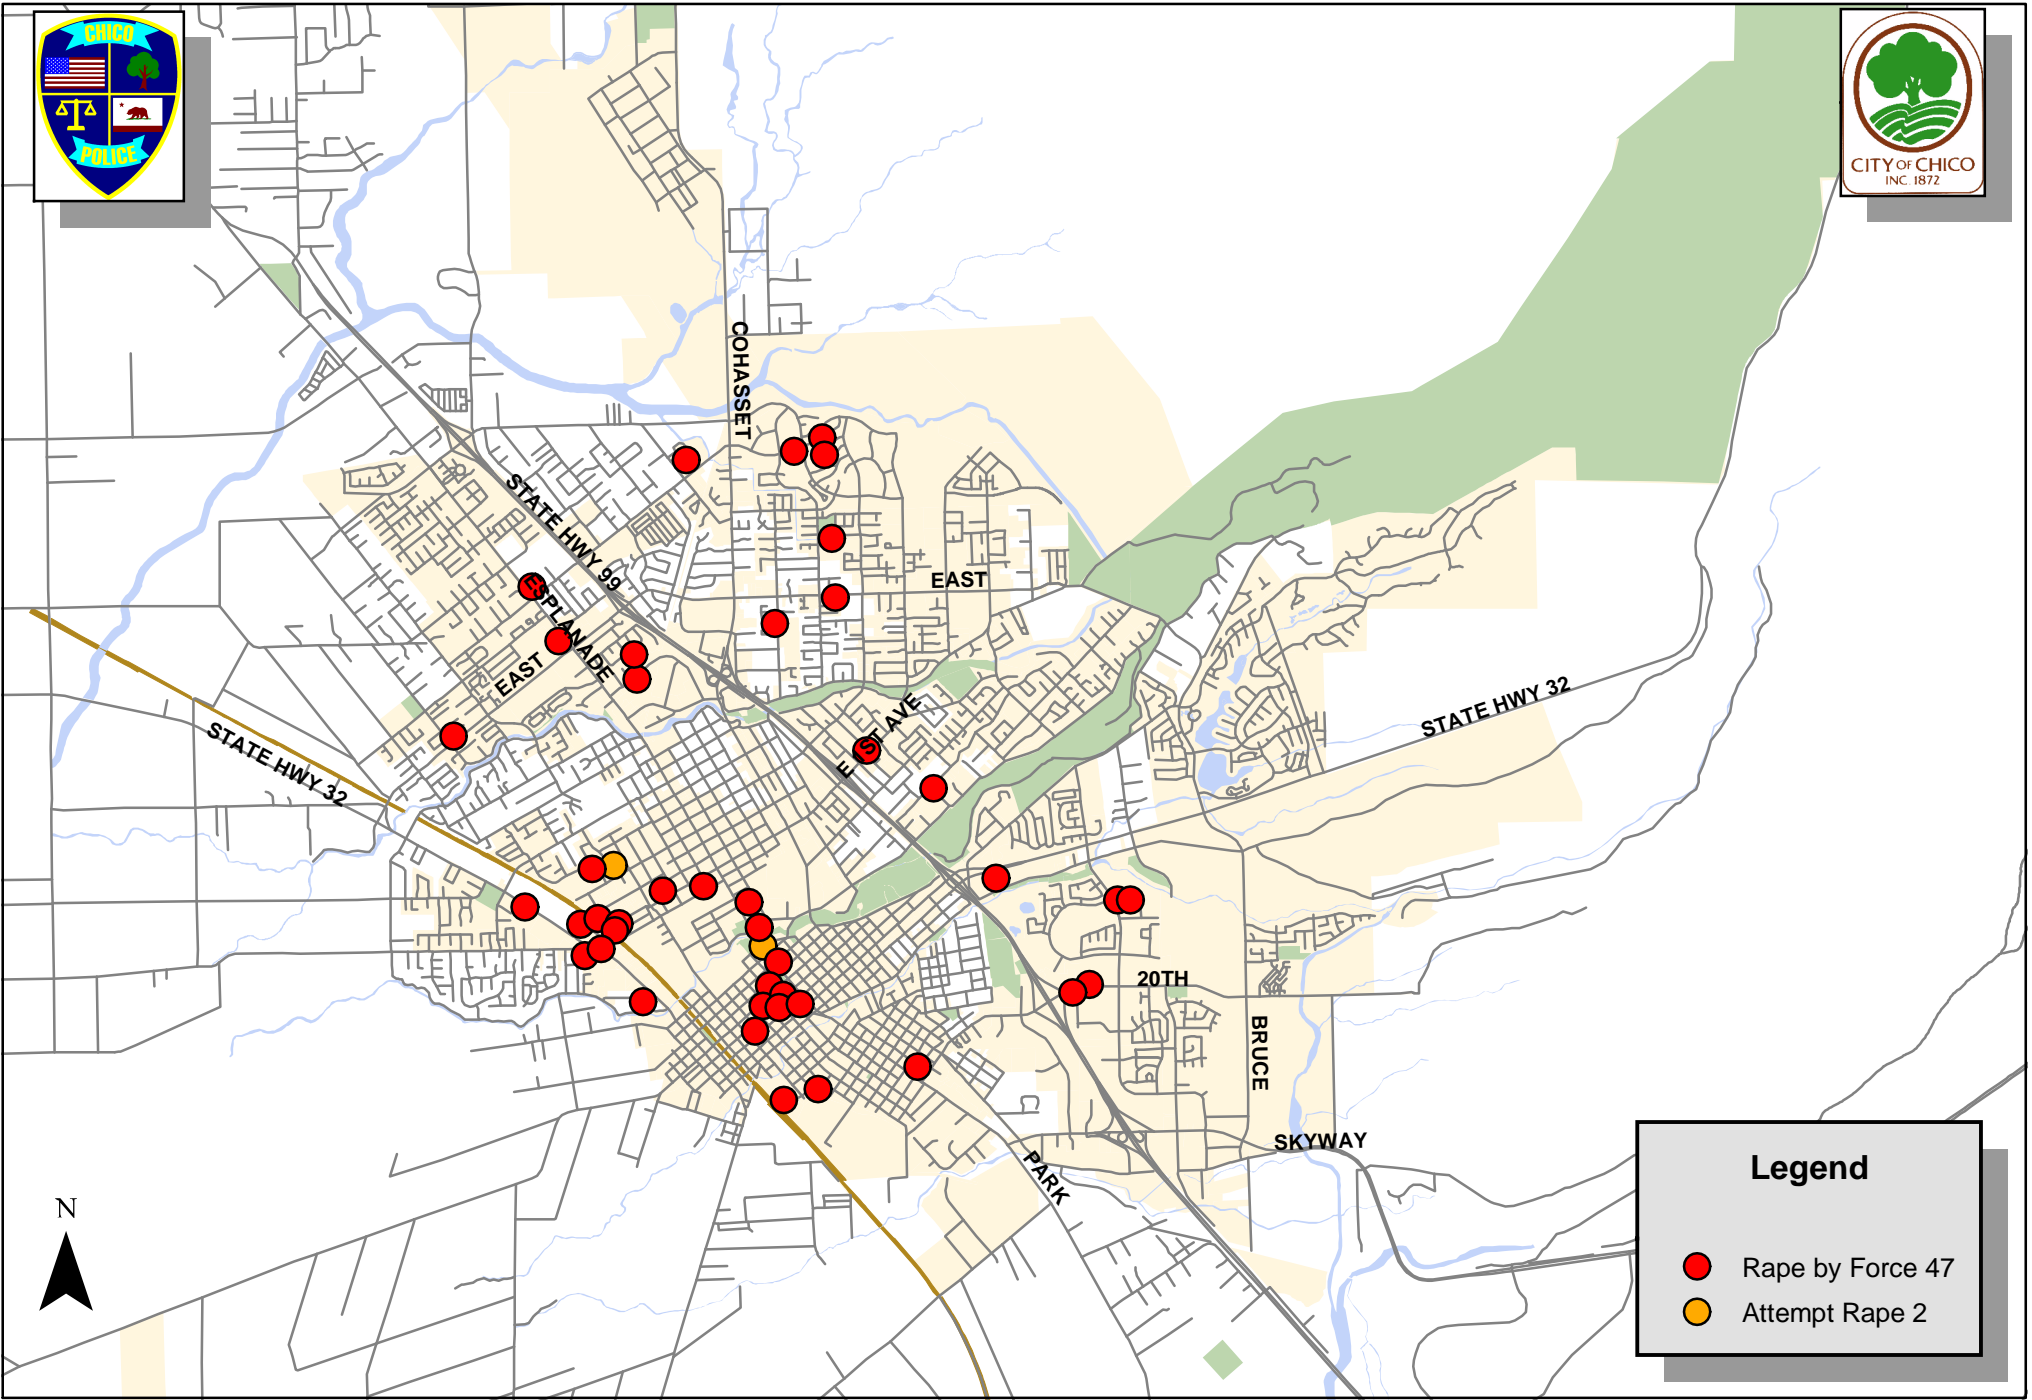

**Rapes By Year 1999-2004**

Rapes By Month 1999-2004

**Legend**

- Rape by Force 47
- Attempt Rape 2

## 2003 Part I Crimes Rapes

Chico Police Department  
Robert Woodward  
Crime Analyst  
Feb, 2004

0 2,500 5,000 10,000 Feet

NOTE: Not all incident locations may be shown on map

## 2004 Rapes

0 1,250 2,500 5,000 7,500 10,000 Feet

NOTE: Not all locations can be mapped; many locations represent more than one event

Chico Police Department  
Robert Woodward  
Crime Analyst  
March, 2005

### Felony Assaults By Year

Felony Assaults By Month 1999-2004

**Legend**

**2003 Assaults 151**  
**Number Per Location**

- 1
- 2
- 3
- 4
- 5

0 2,550 5,100 10,200 Feet