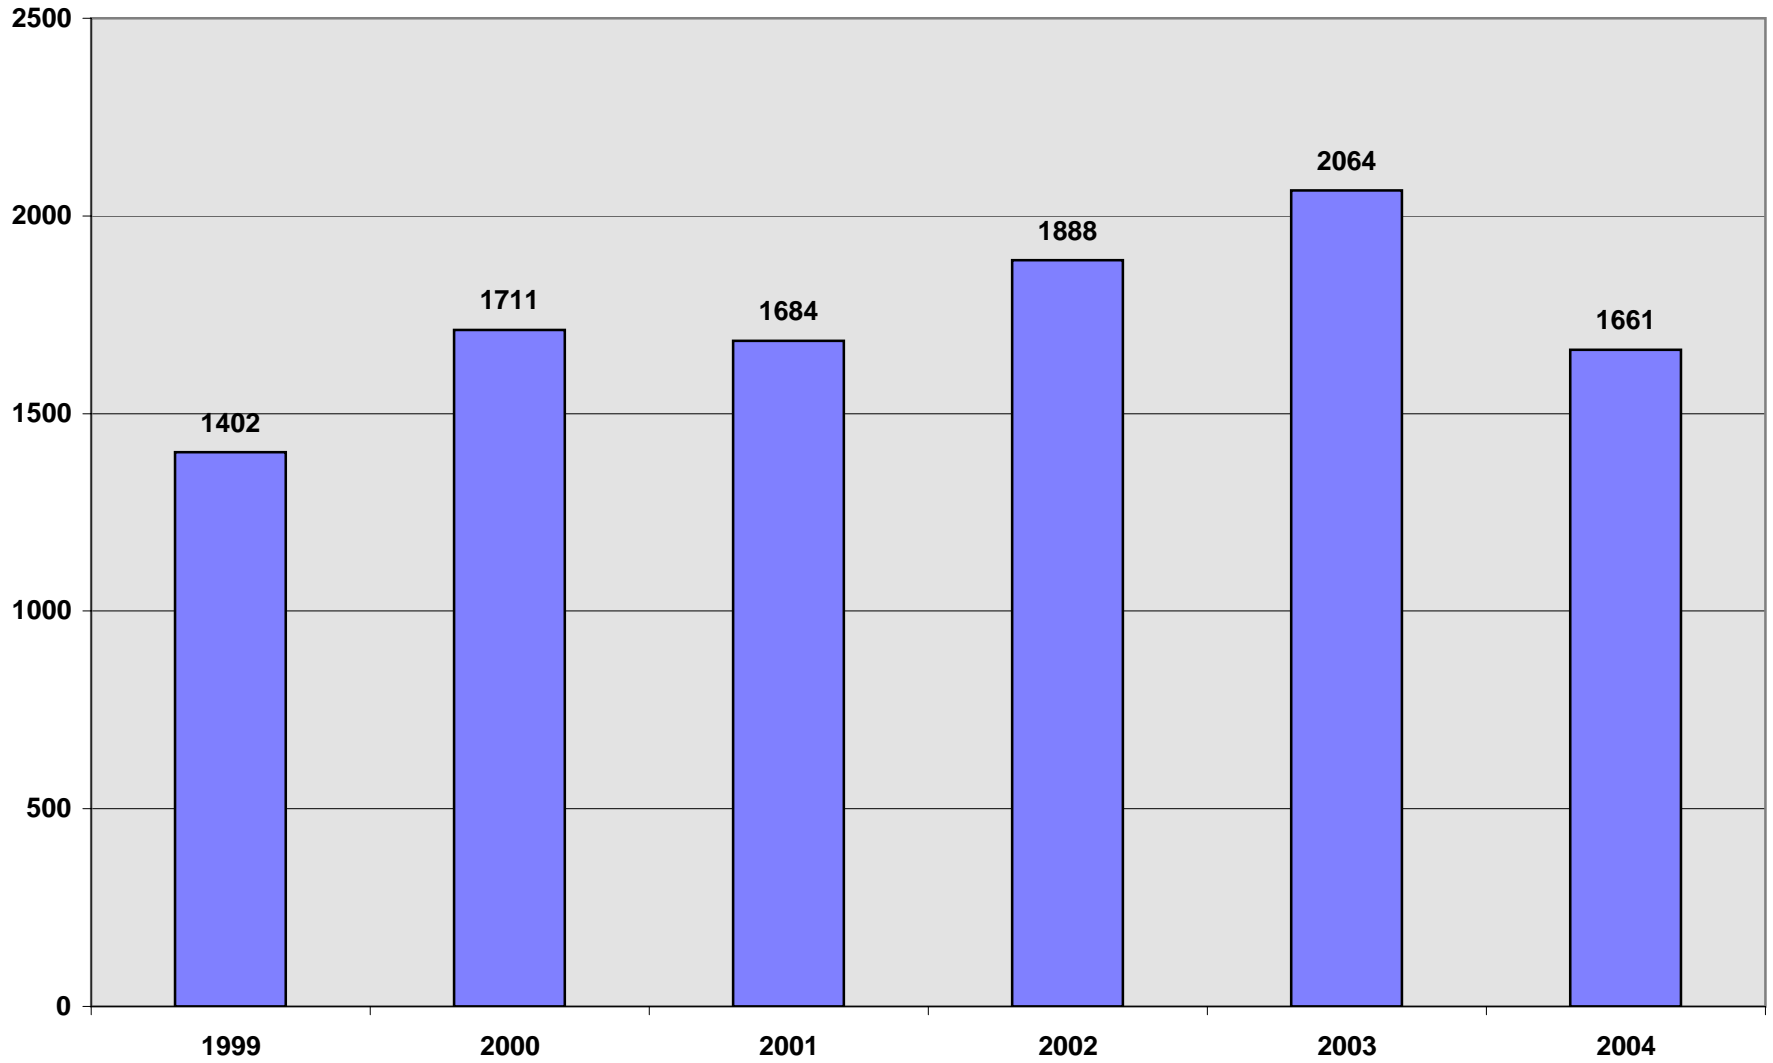

Alcohol Related Arrests By Month - 1999-2004

Alcohol Related Crimes By Year - 1999-2004