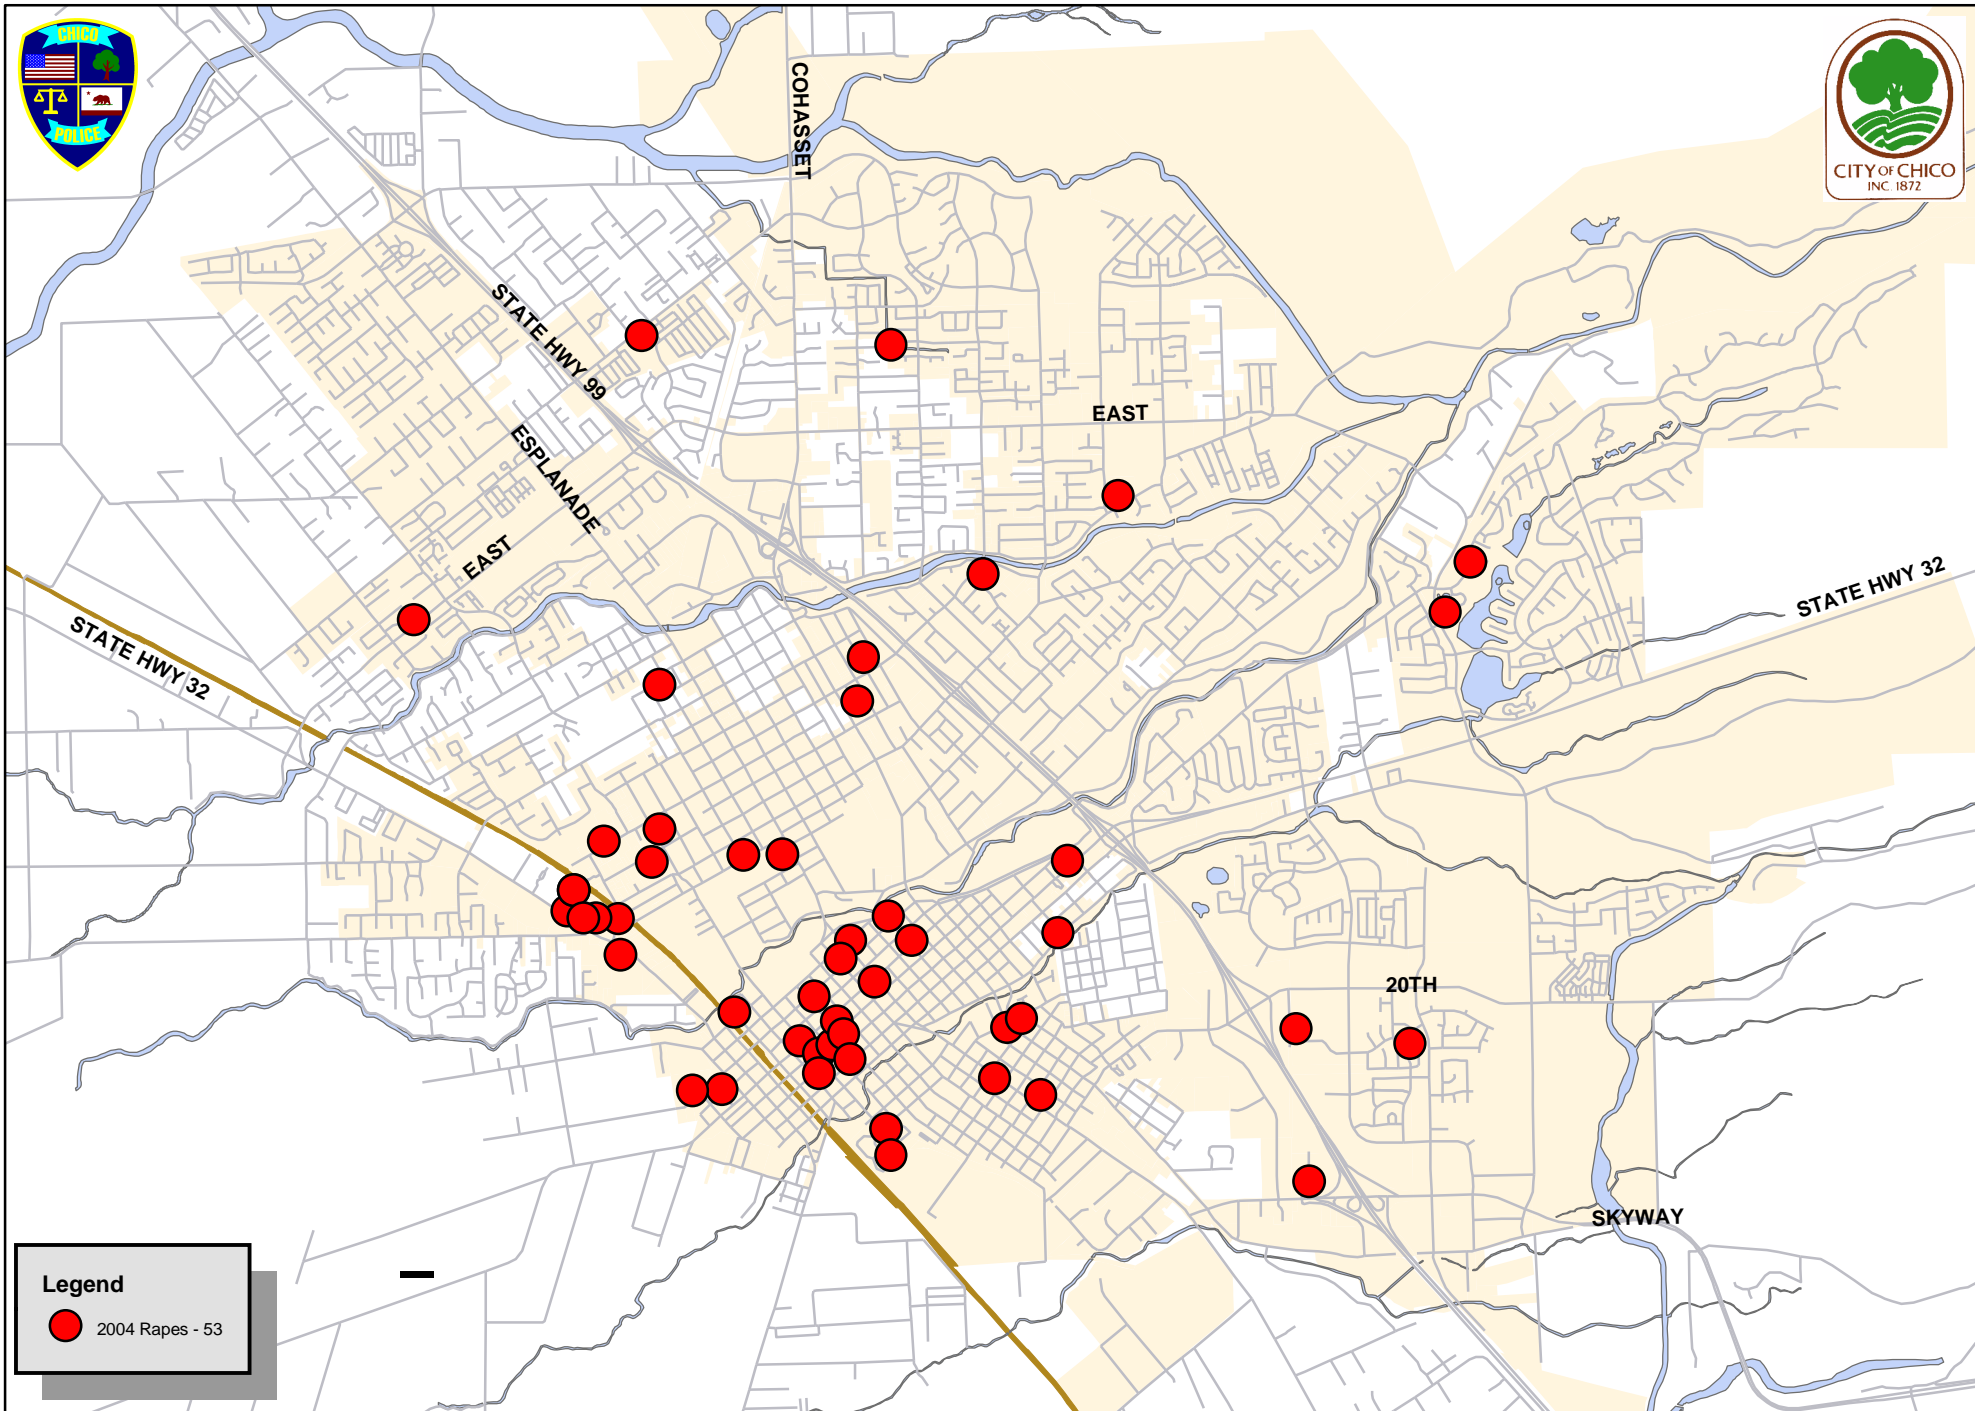

**Rapes By Year 1999-2004**

Rapes By Month 1999-2004

**Legend**

- Rape by Force 47
- Attempt Rape 2

## 2003 Part I Crimes Rapes

Chico Police Department  
Robert Woodward  
Crime Analyst  
Feb, 2004

0 2,500 5,000 10,000 Feet

NOTE: Not all incident locations may be shown on map

## 2004 Rapes

0 1,250 2,500 5,000 7,500 10,000 Feet

NOTE: Not all locations can be mapped; many locations represent more than one event

Chico Police Department  
Robert Woodward  
Crime Analyst  
March, 2005

### Felony Assaults By Year

Felony Assaults By Month 1999-2004

**Legend**

**2003 Assaults 151**  
**Number Per Location**

- 1
- 2
- 3
- 4
- 5

0 2,550 5,100 10,200 Feet