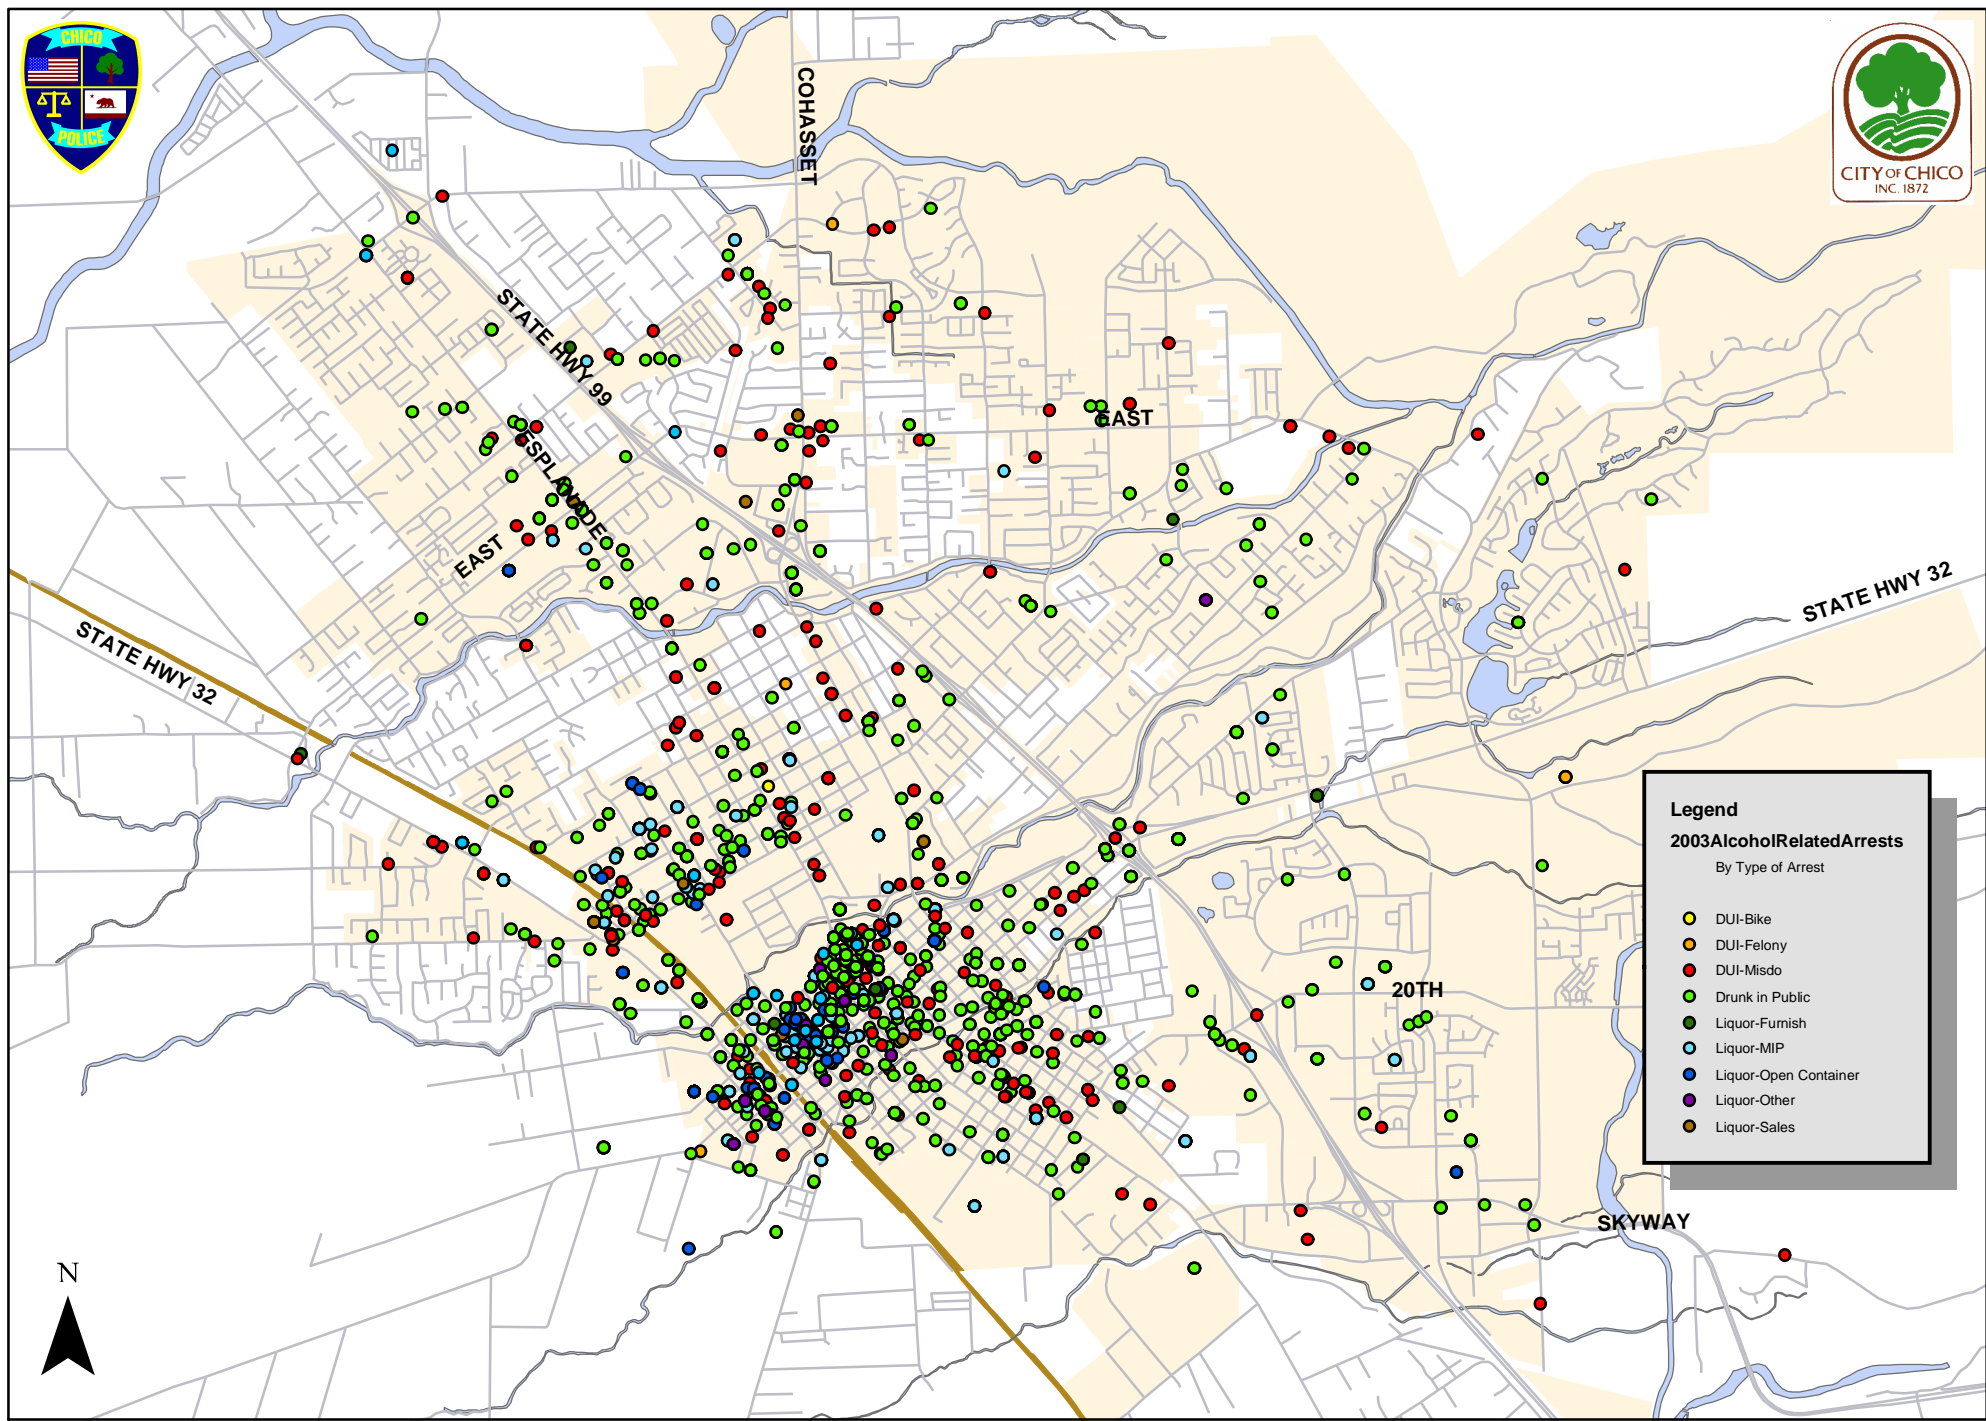

# 2003 Part I Crimes Aggravated Assaults

Chico Police Department  
Robert Woodward  
Crime Analyst  
Feb, 2004

NOTE: Not all incident locations may be shown on map

# 2004 Aggravated Assaults

0 1,250 2,500 5,000 7,500 10,000 Feet

NOTE: Not all locations can be mapped; many locations represent more than one event

Chico Police Department  
Robert Woodward  
Crime Analyst  
March, 2005

**Alcohol Related Crimes By Year - 1999-2004**

Alcohol Related Arrests By Month - 1999-2004

**Legend**  
**2003 Alcohol Related Arrests**  
 By Type of Arrest

- DUI-Bike
- DUI-Felony
- DUI-Misdo
- Drunk in Public
- Liquor-Furnish
- Liquor-MIP
- Liquor-Open Container
- Liquor-Other
- Liquor-Sales