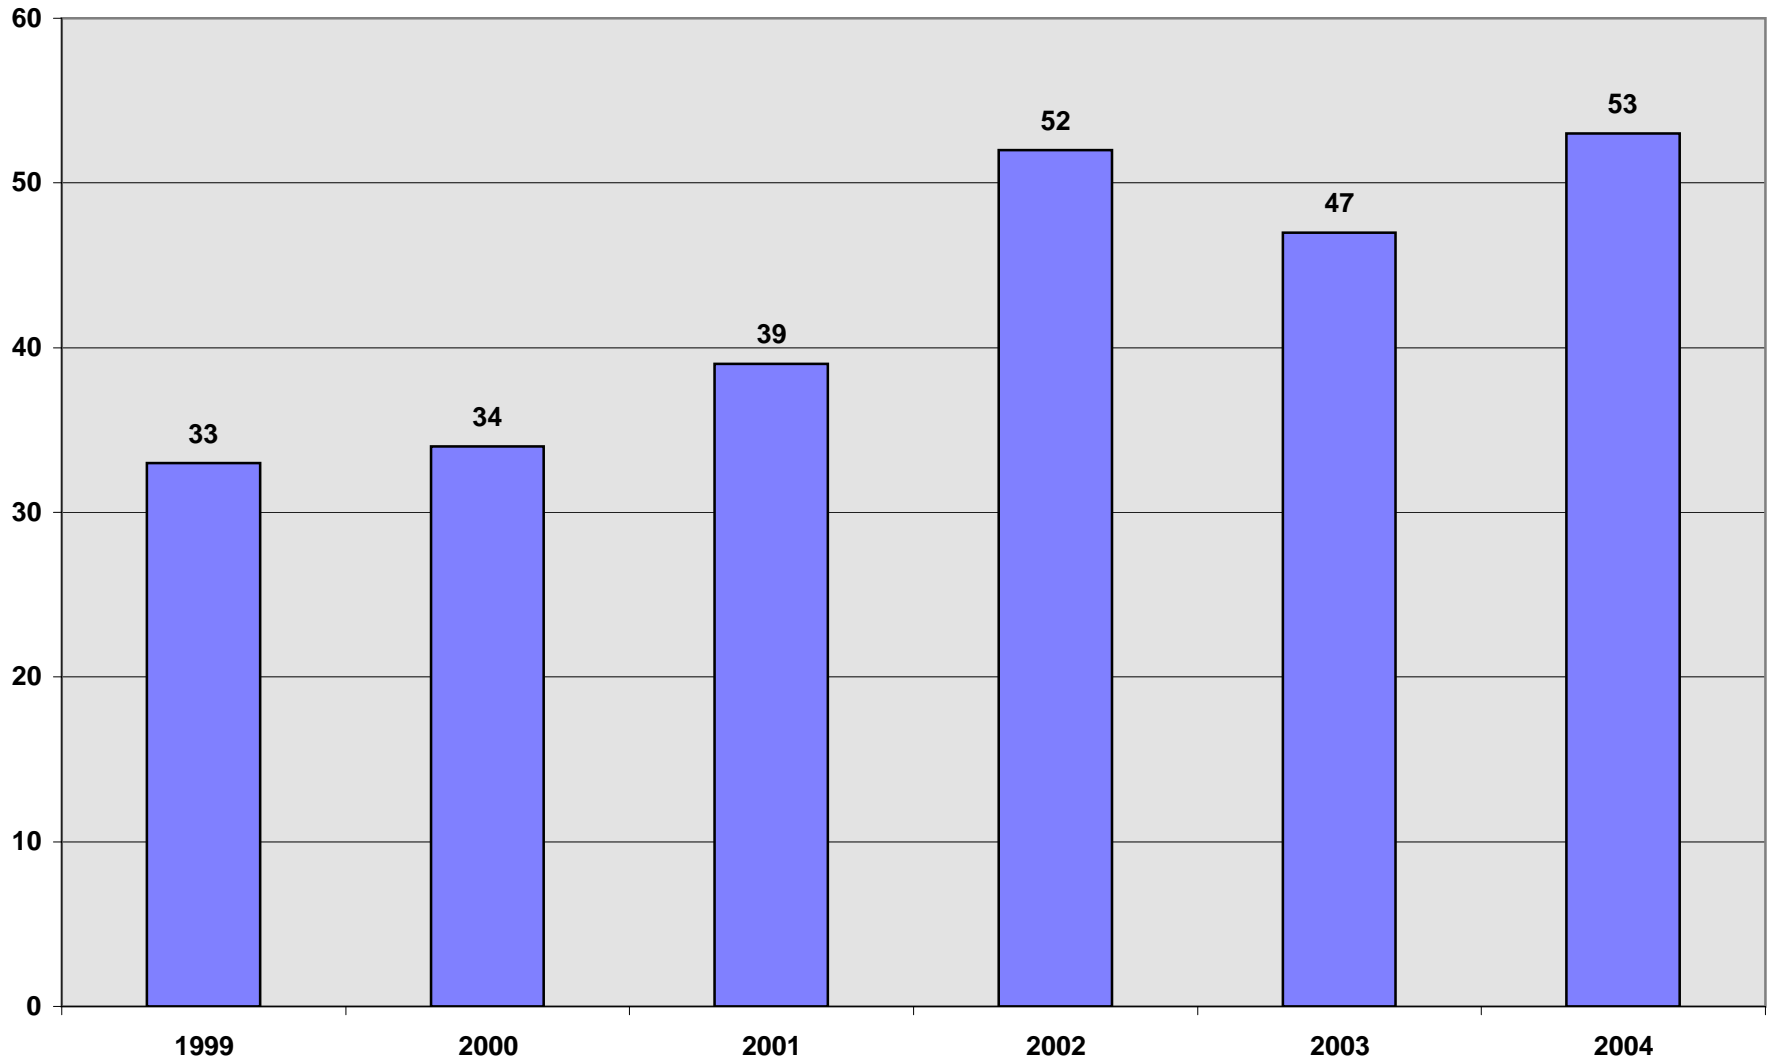

**Rapes By Year 1999-2004**

Rapes By Month 1999-2004

**Legend**

- Rape by Force 47
- Attempt Rape 2

## 2003 Part I Crimes Rapes

Chico Police Department  
Robert Woodward  
Crime Analyst  
Feb, 2004

0 2,500 5,000 10,000 Feet

NOTE: Not all incident locations may be shown on map

## 2004 Rapes

0 1,250 2,500 5,000 7,500 10,000 Feet

NOTE: Not all locations can be mapped; many locations represent more than one event

Chico Police Department  
Robert Woodward  
Crime Analyst  
March, 2005

### Felony Assaults By Year

Felony Assaults By Month 1999-2004

**Legend**

**2003 Assaults 151**  
**Number Per Location**

- 1
- 2
- 3
- 4
- 5

0 2,550 5,100 10,200 Feet