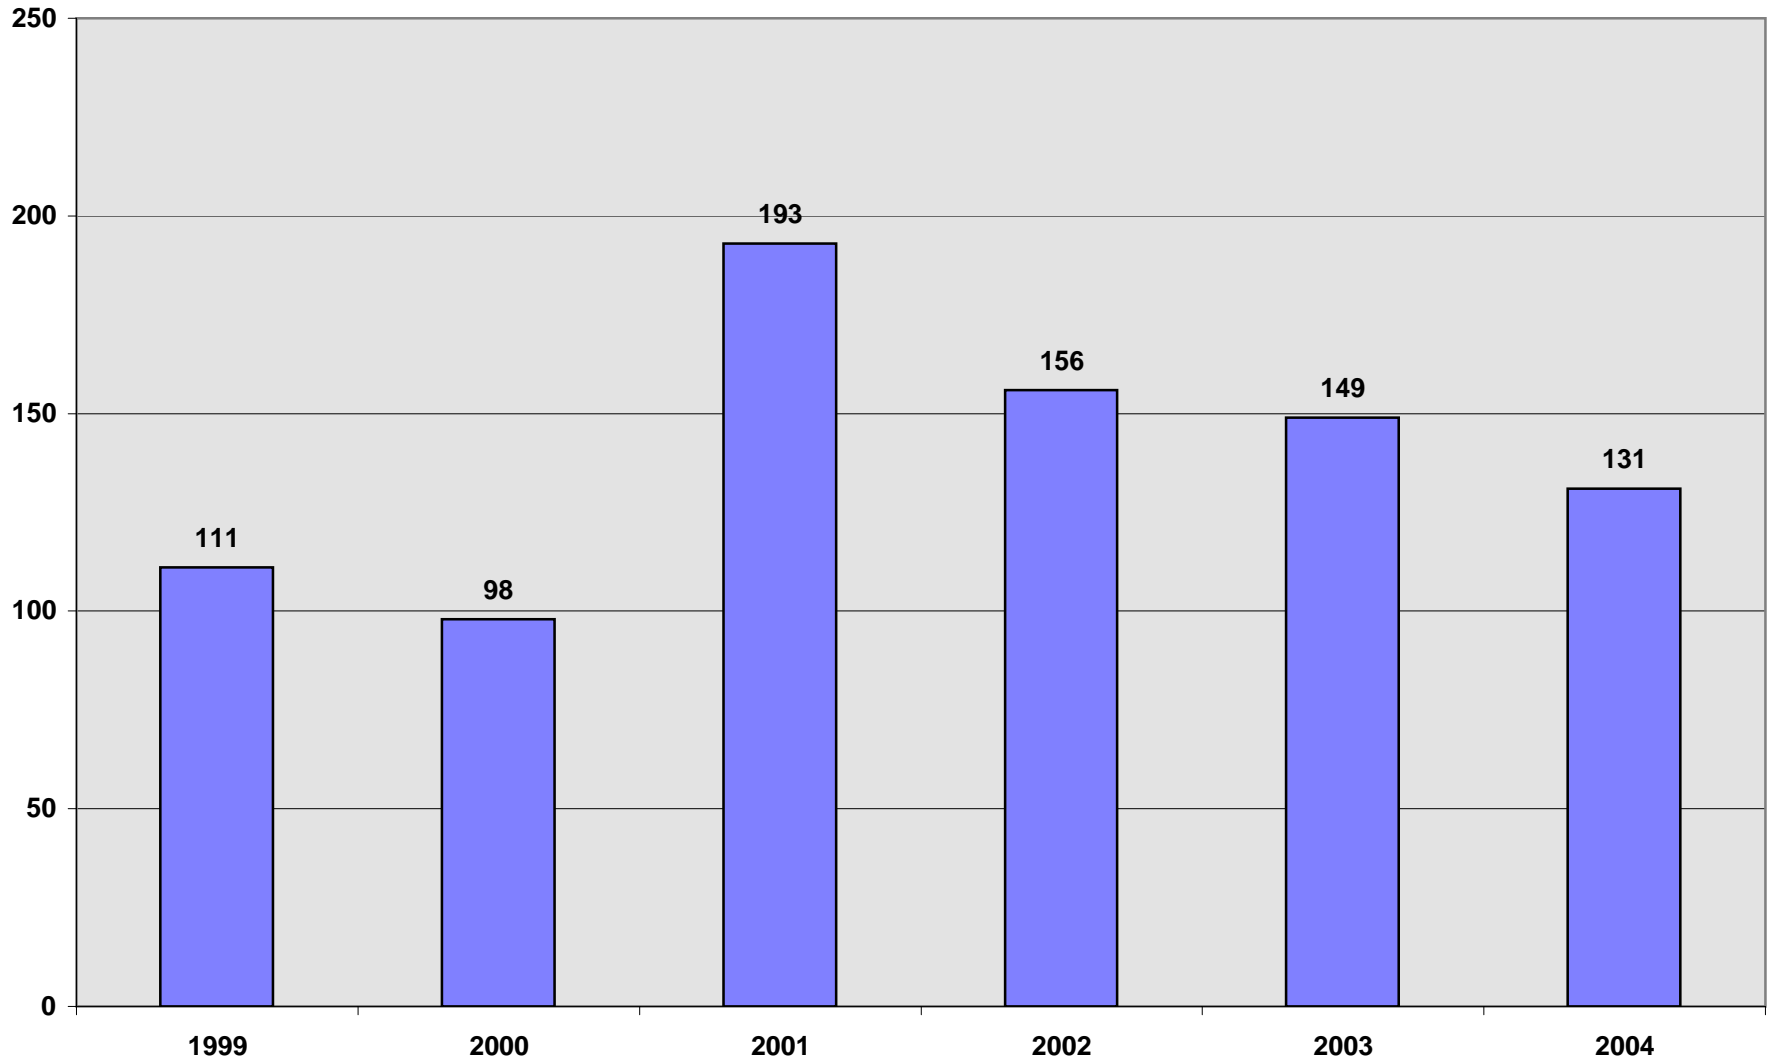

**Rapes By Year 1999-2004**

Rapes By Month 1999-2004

**Legend**

- Rape by Force 47
- Attempt Rape 2

## 2003 Part I Crimes Rapes

Chico Police Department  
Robert Woodward  
Crime Analyst  
Feb, 2004

0 2,500 5,000 10,000 Feet

NOTE: Not all incident locations may be shown on map

## 2004 Rapes

0 1,250 2,500 5,000 7,500 10,000 Feet

NOTE: Not all locations can be mapped; many locations represent more than one event

Chico Police Department  
Robert Woodward  
Crime Analyst  
March, 2005

### Felony Assaults By Year

Felony Assaults By Month 1999-2004

**Legend**

**2003 Assaults 151**  
**Number Per Location**

- 1
- 2
- 3
- 4
- 5

0 2,550 5,100 10,200 Feet