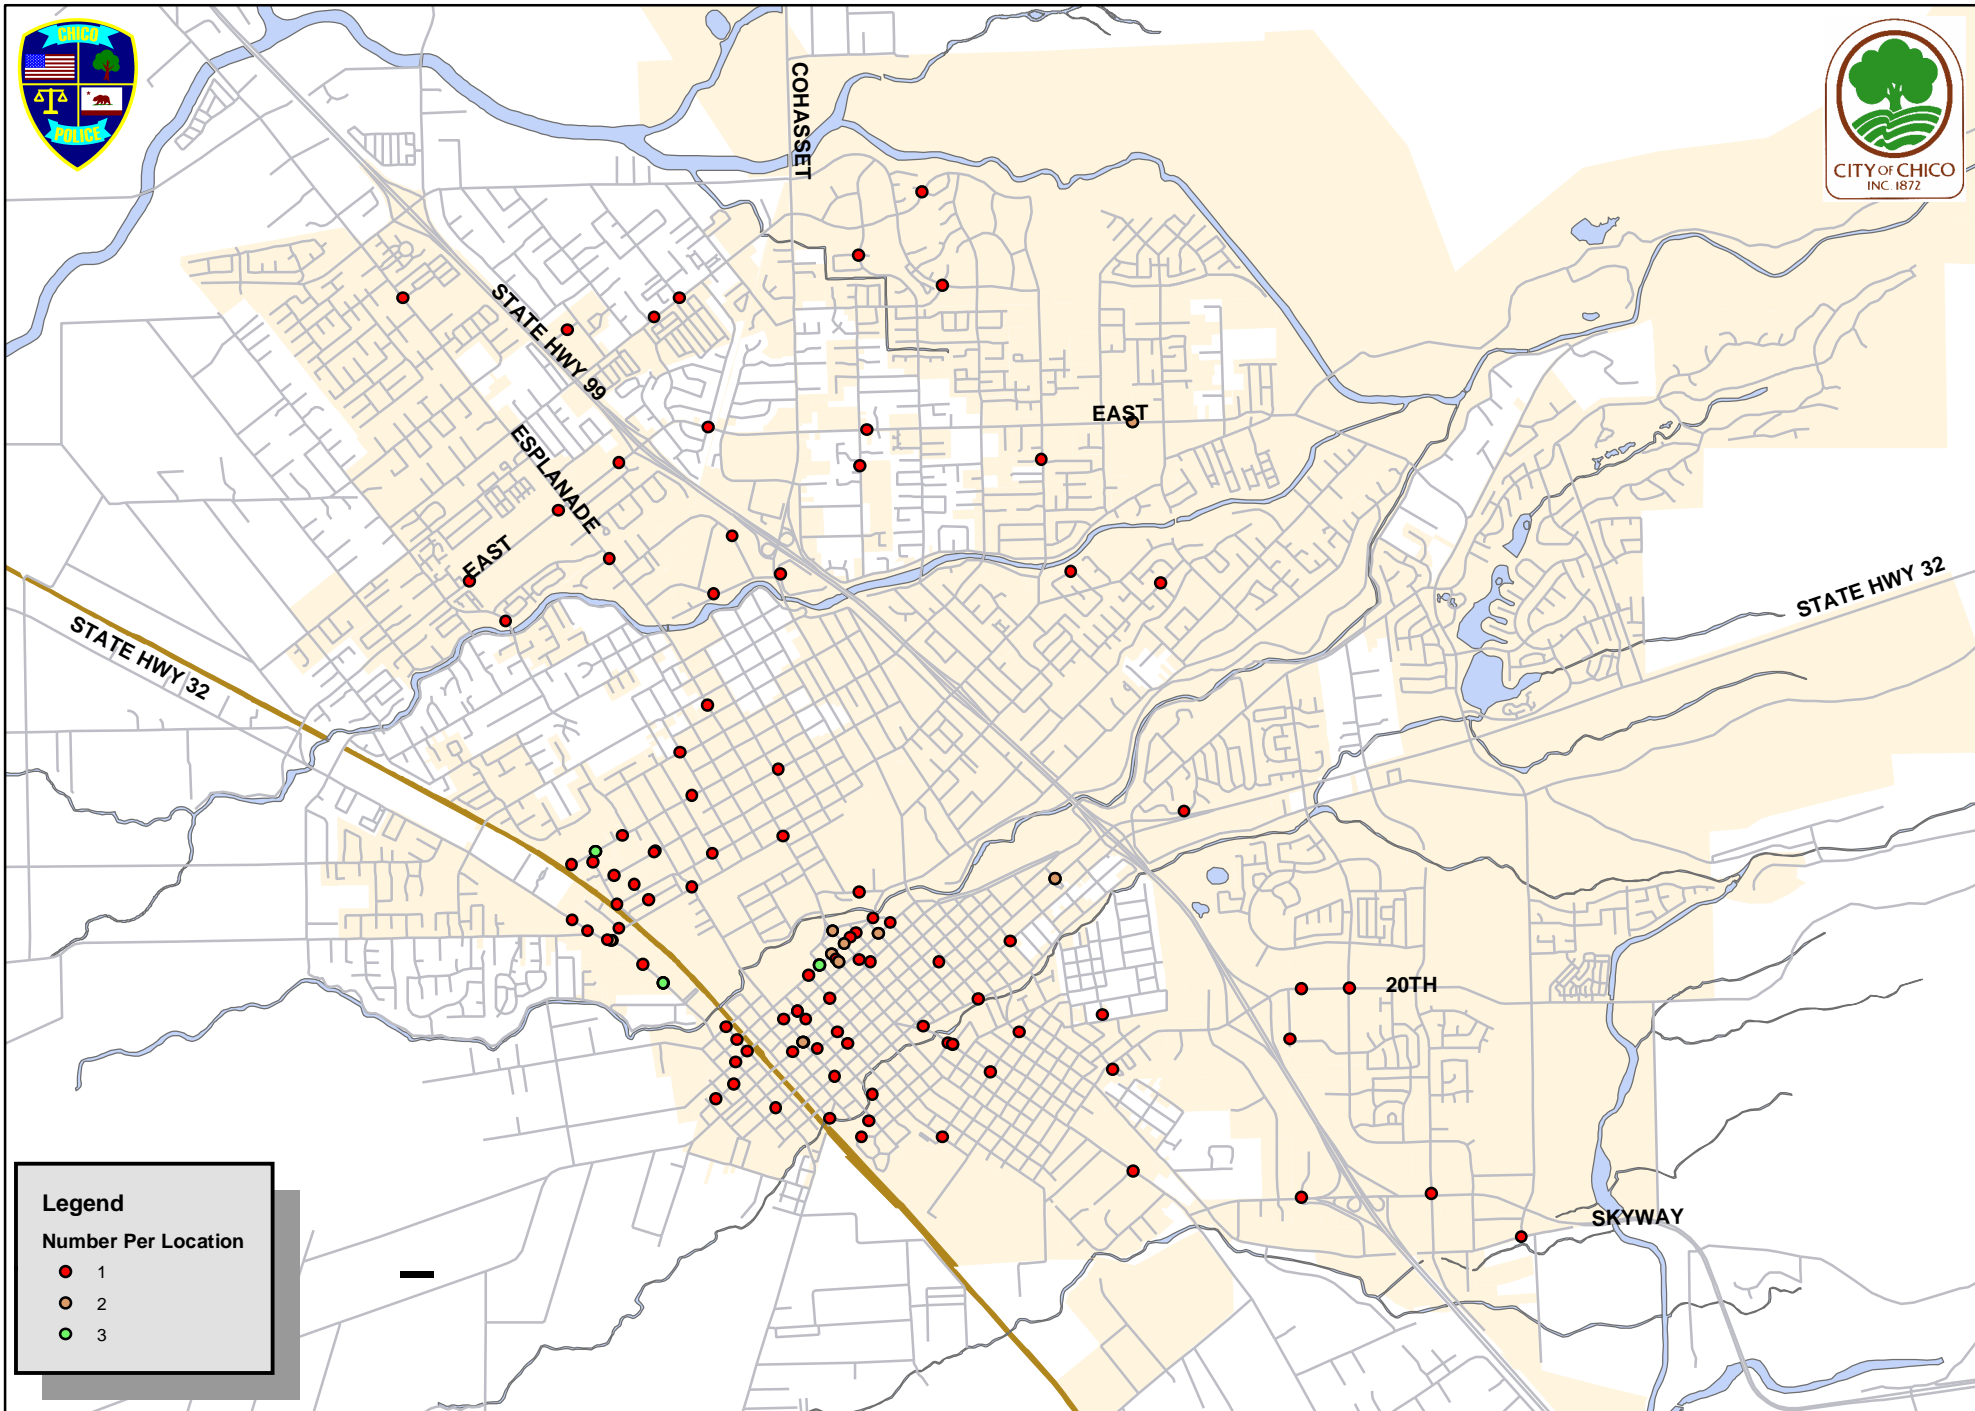

## 2004 Rapes

0 1,250 2,500 5,000 7,500 10,000 Feet

NOTE: Not all locations can be mapped; many locations represent more than one event

Chico Police Department  
Robert Woodward  
Crime Analyst  
March, 2005

### Felony Assaults By Year

Felony Assaults By Month 1999-2004

**Legend**

**2003 Assaults 151**  
**Number Per Location**

- 1
- 2
- 3
- 4
- 5

0 2,550 5,100 10,200 Feet

# 2003 Part I Crimes Aggravated Assaults

Chico Police Department  
Robert Woodward  
Crime Analyst  
Feb, 2004

NOTE: Not all incident locations may be shown on map

# 2004 Aggravated Assaults

0 1,250 2,500 5,000 7,500 10,000 Feet

NOTE: Not all locations can be mapped; many locations represent more than one event

Chico Police Department  
Robert Woodward  
Crime Analyst  
March, 2005