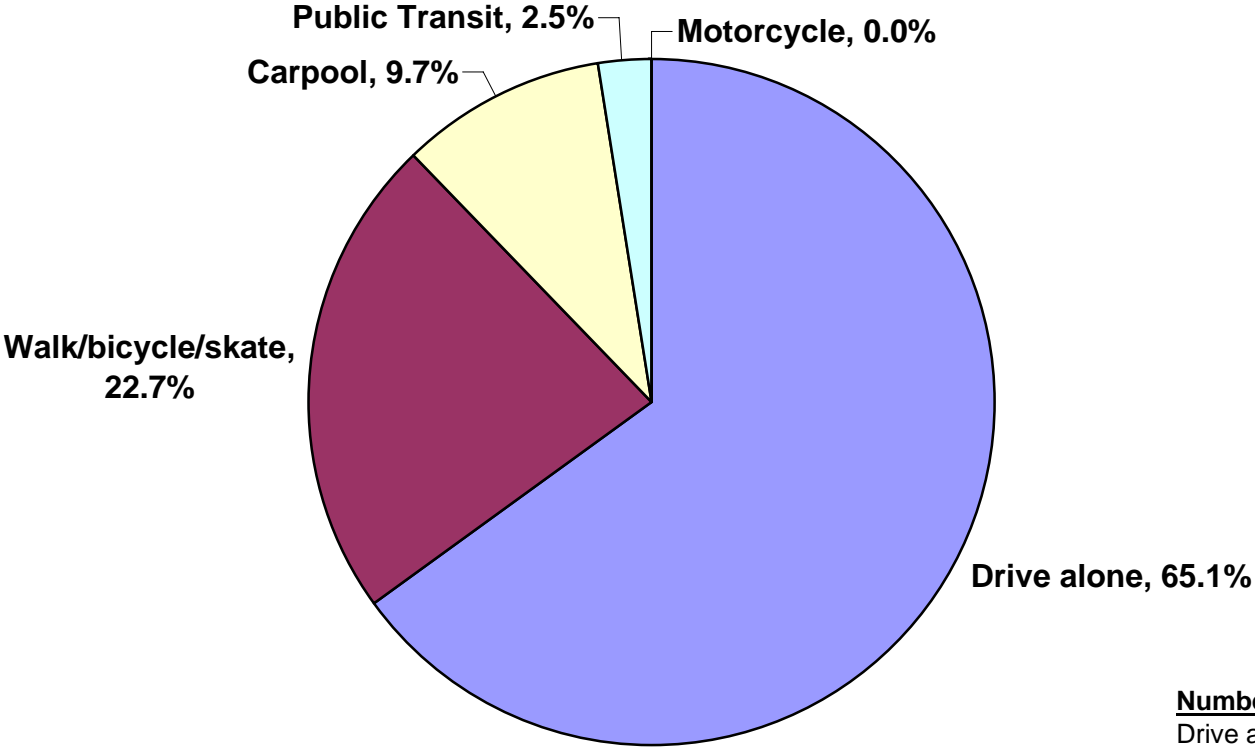

California State University, Chico
Modes of Transportation
Spring 2008

<u>Number of Responses</u>	
Drive alone	214
Walk/bicycle/skate	108
Carpool	36
Public Transit	20
Motorcycle	6
<u>Total</u>	<u>384</u>

Source: CSU Parking Survey

California State University, Chico
Modes of Transportation
Spring 2006

Number of Responses

Drive alone	155
Walk/bicycle/skate	54
Carpool	23
Public Transit	6
Motorcycle	0
Total	238