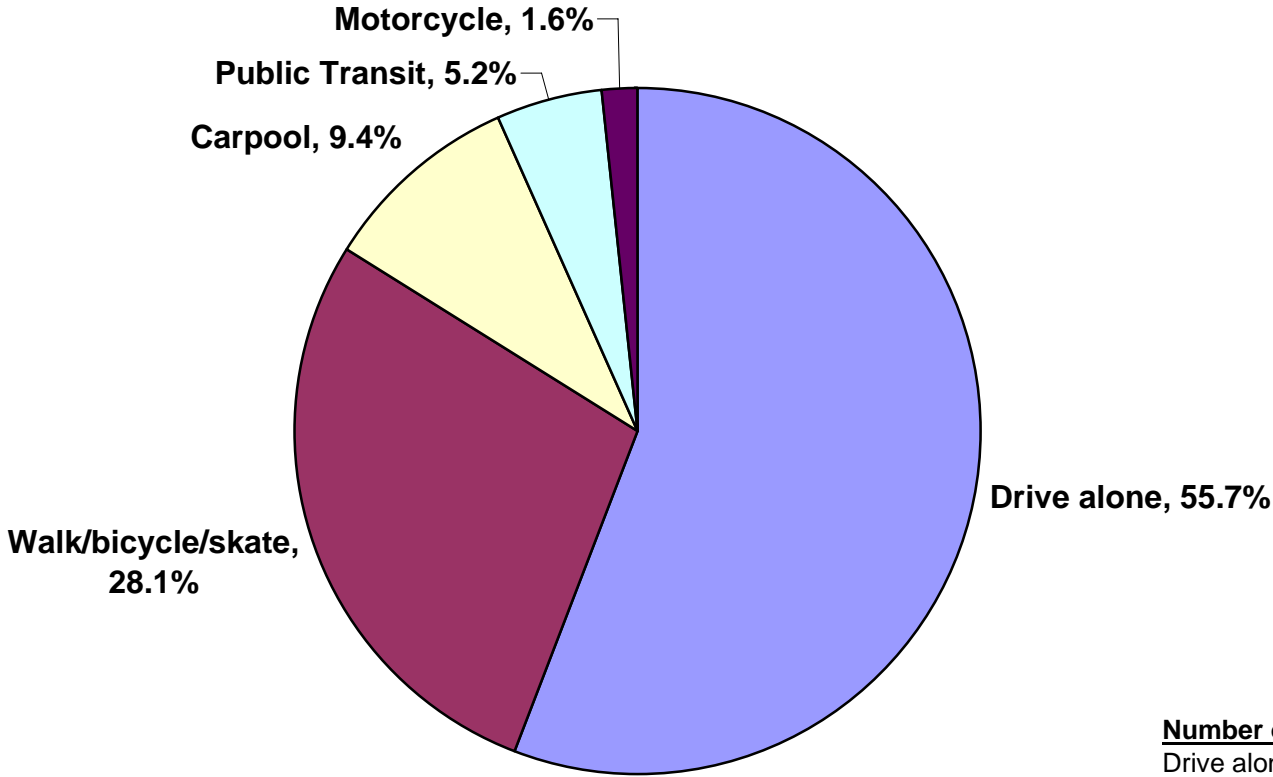

California State University, Chico
Modes of Transportation
Spring 2008

<u>Number of Responses</u>	
Drive alone	214
Walk/bicycle/skate	108
Carpool	36
Public Transit	20
Motorcycle	6
<u>Total</u>	<u>384</u>

Source: CSU Parking Survey

California State University, Chico
Modes of Transportation
Spring 2006

Number of Responses

Drive alone	155
Walk/bicycle/skate	54
Carpool	23
Public Transit	6
Motorcycle	0
Total	238