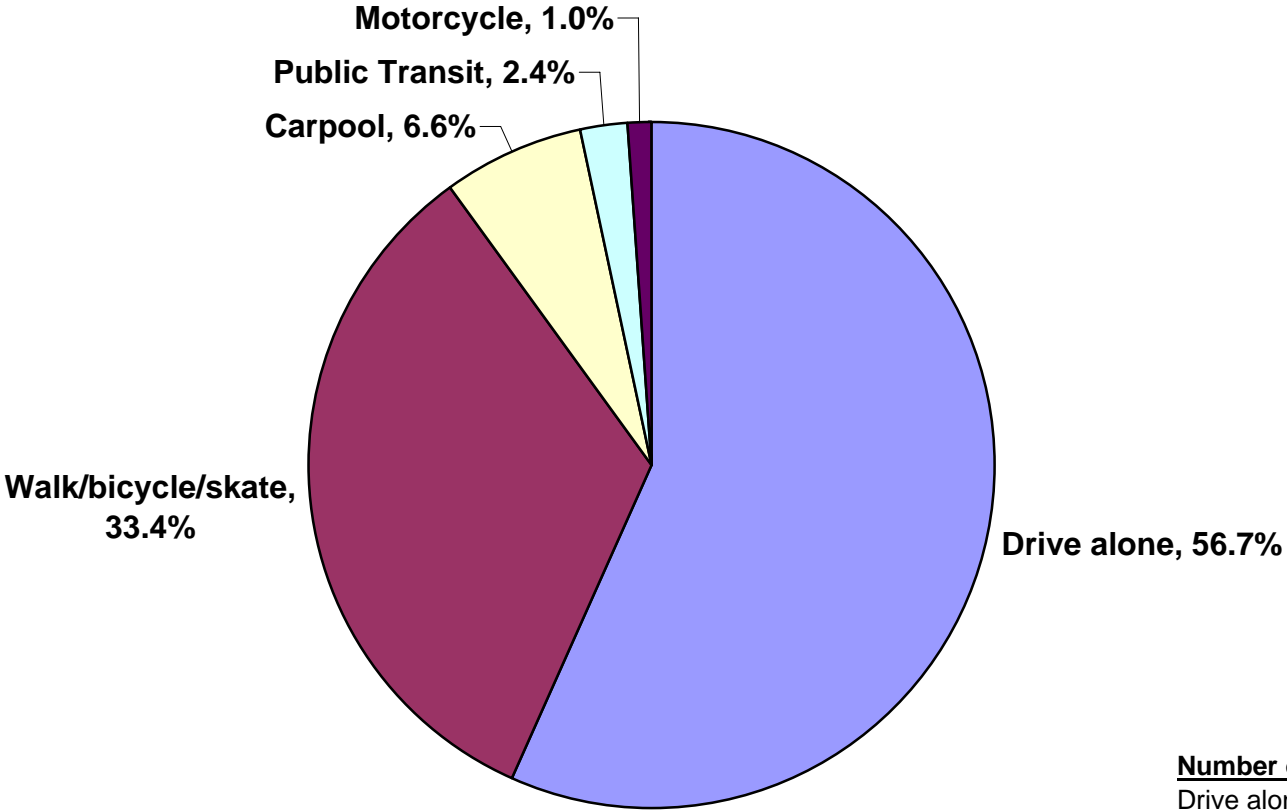

California State University, Chico
Modes of Transportation
Spring 2001

Number of Responses

Drive alone	285
Walk/bicycle/skate	168
Carpool	33
Public Transit	12
Motorcycle	5
Total	503

Source: CSU Parking Survey