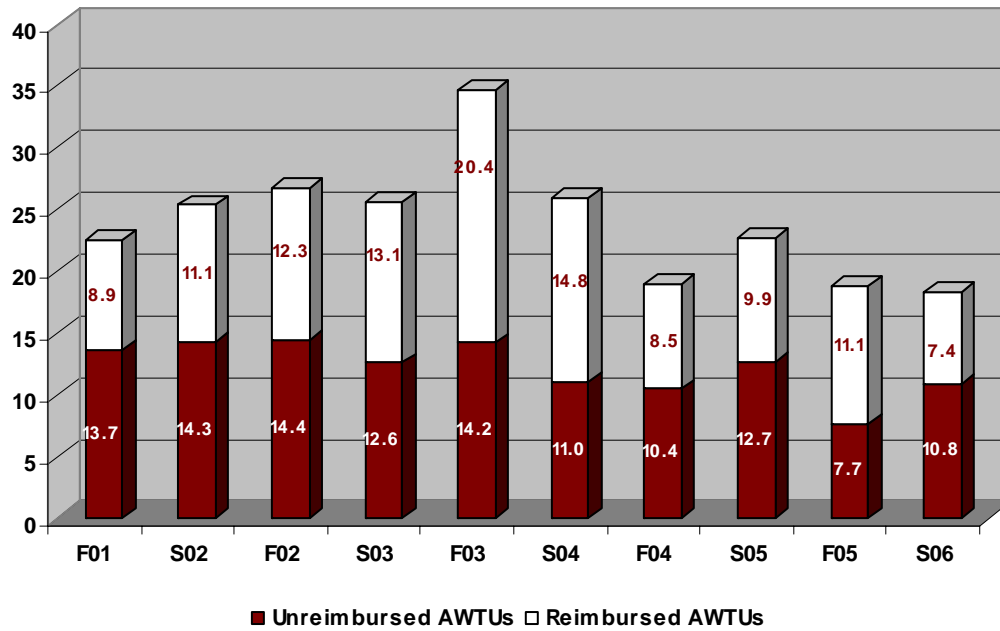

CALIFORNIA STATE UNIVERSITY, CHICO

Assigned Weighted Teaching Units

2001 - 2005

**Assigned Weighted Teaching Units Awarded
Scholarly Activities**
(3 WTU = .20 teaching assignment)

**Total Number of Faculty Receiving AWTUs
Scholarly Activities**