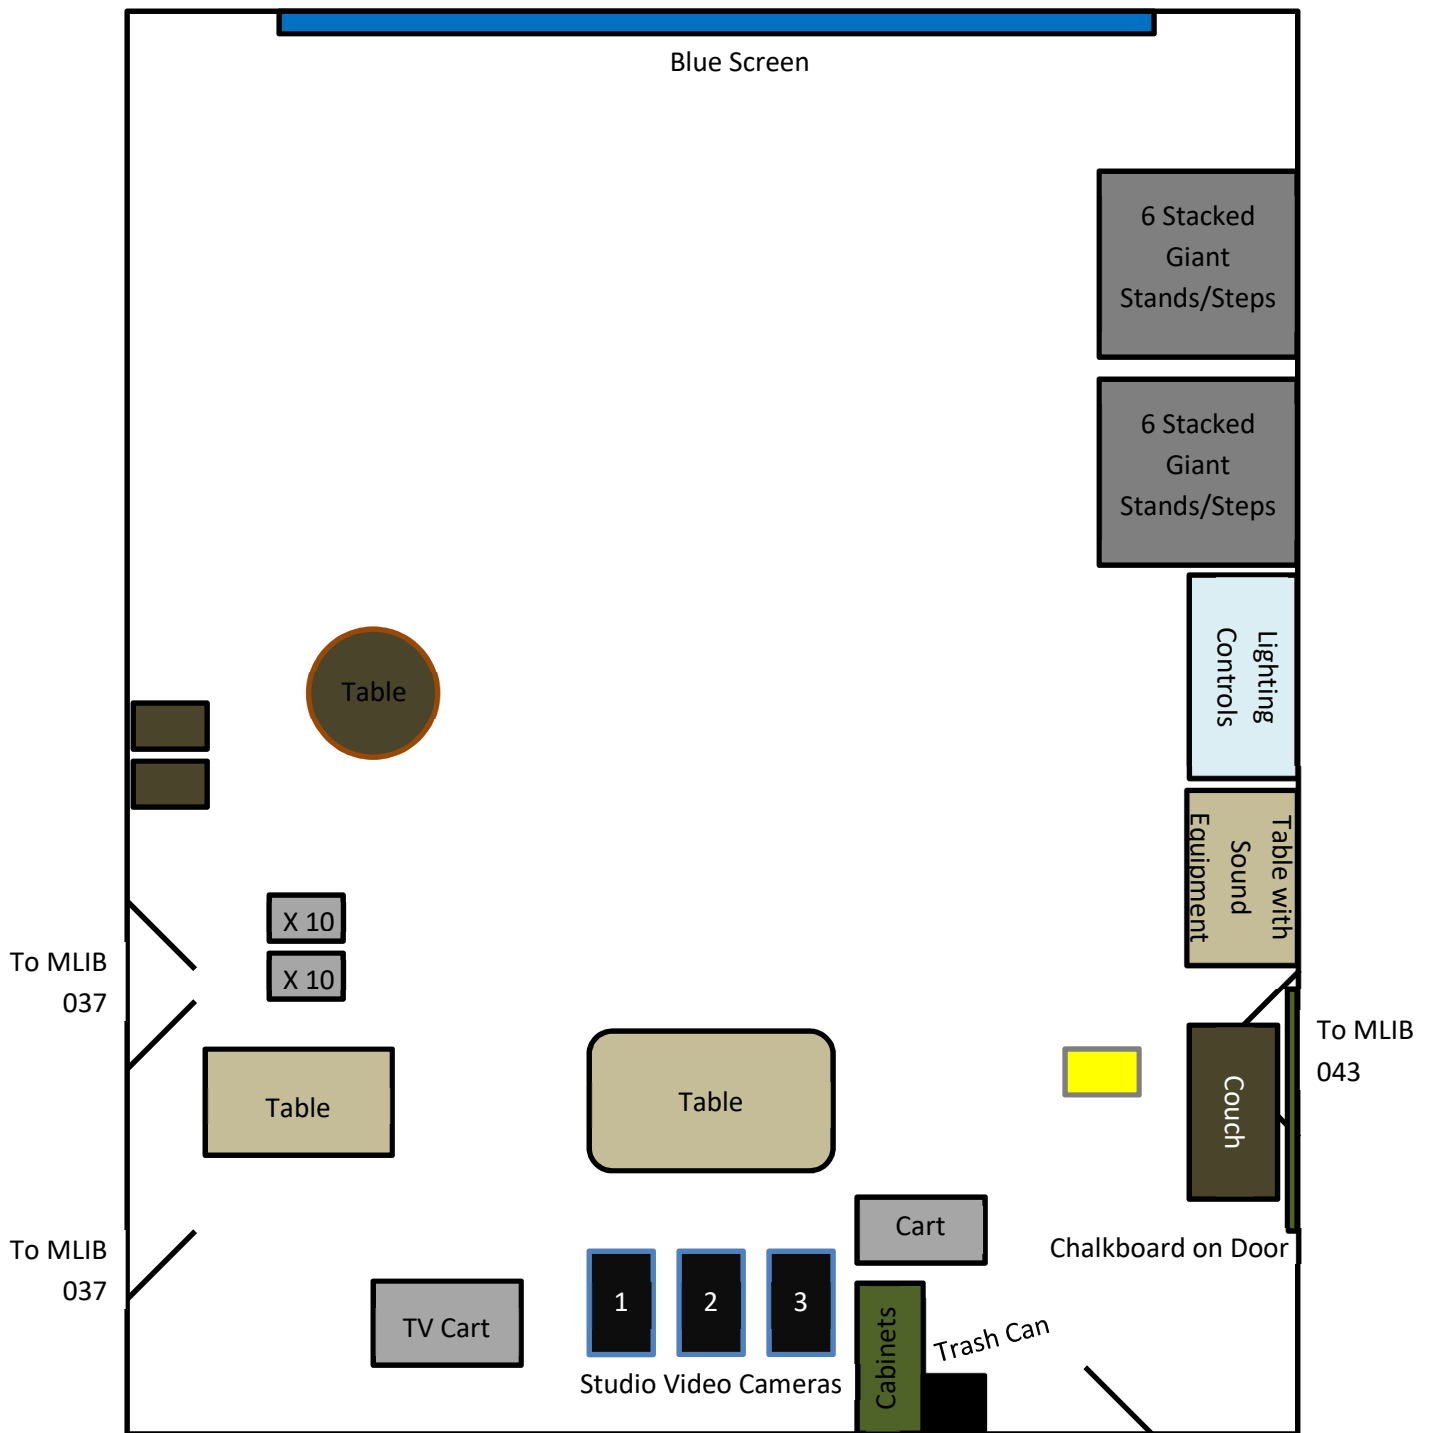

MLIB 041

COVID-19

FRONT

Last Updated: 08/10/2020

Capacity: 8

-  2 Chairs (Wood)
-  20 Chairs (Plastic, Metal)
-  1 Chair (Cushion, Metal)