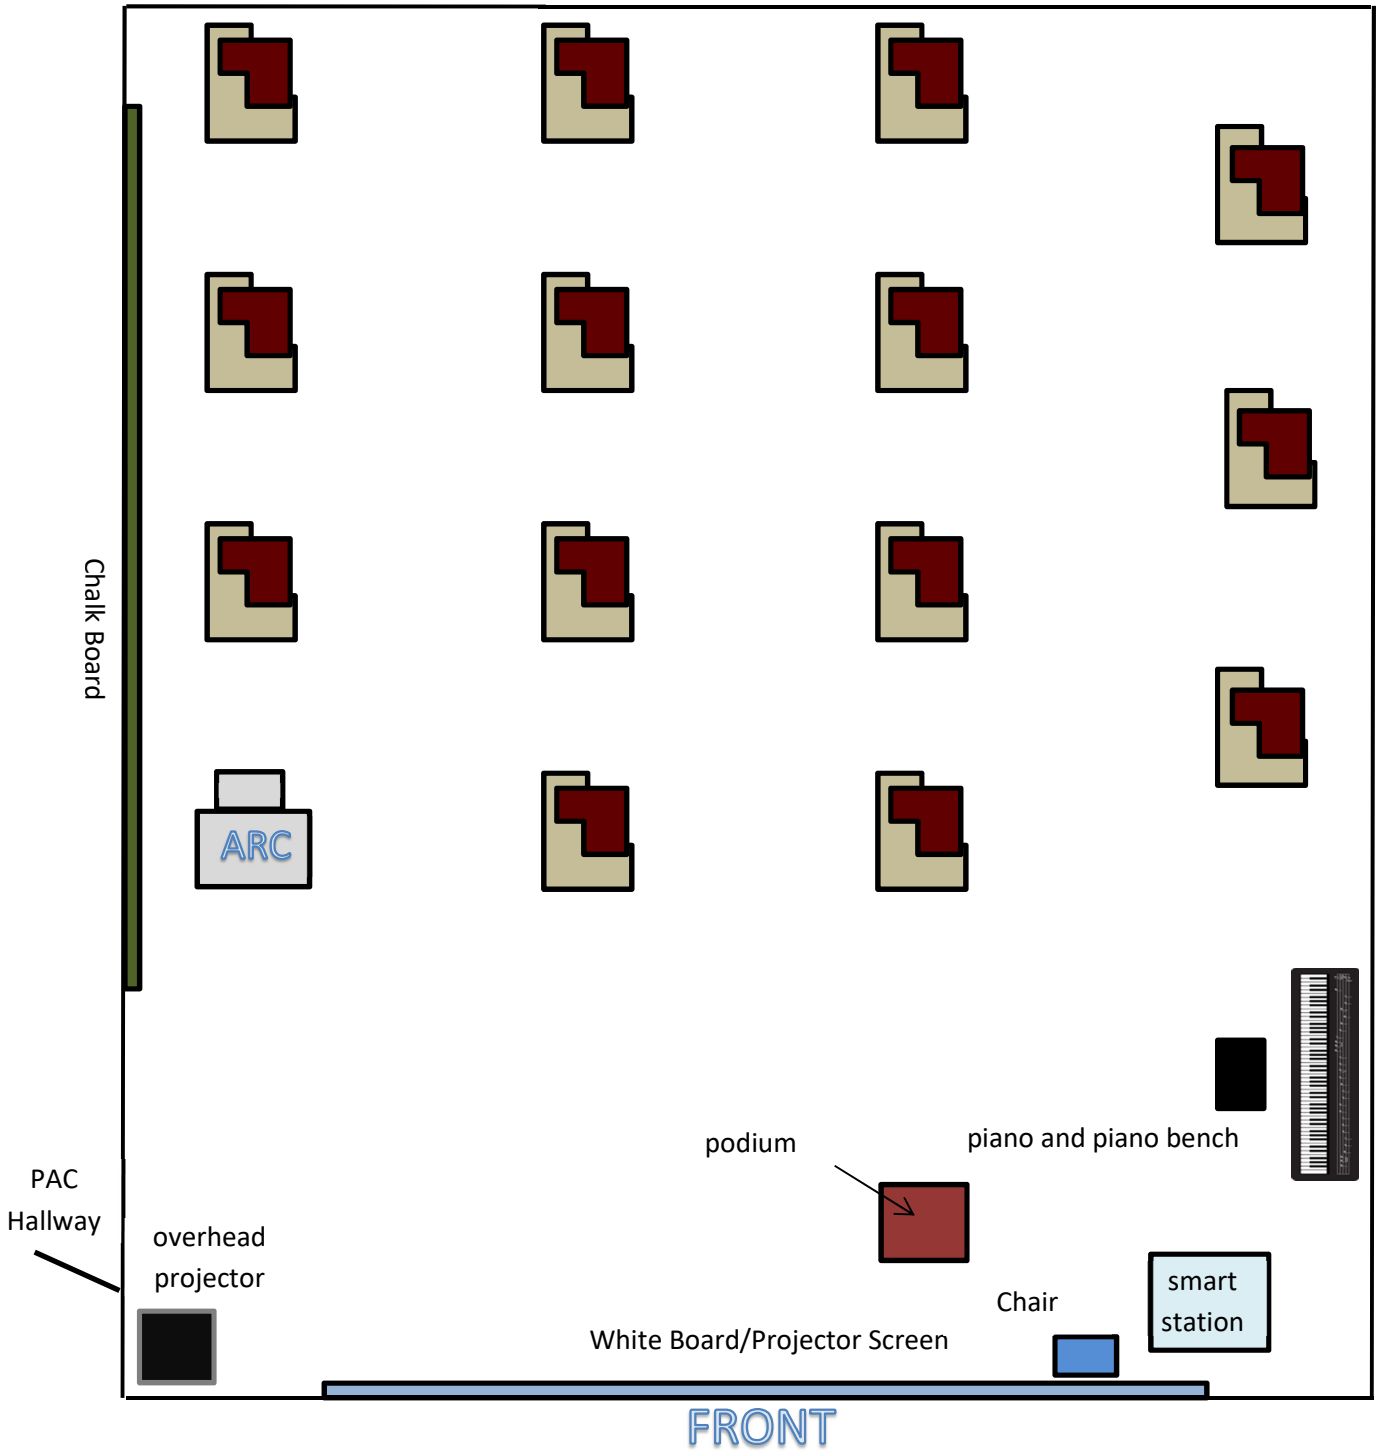

PAC 116

COVID-19

Last Updated: 01/07/2021

Capacity: 15

14 tablet style armchairs—
maroon plastic

1 ARC Stations —gray desk
with white/gray chair