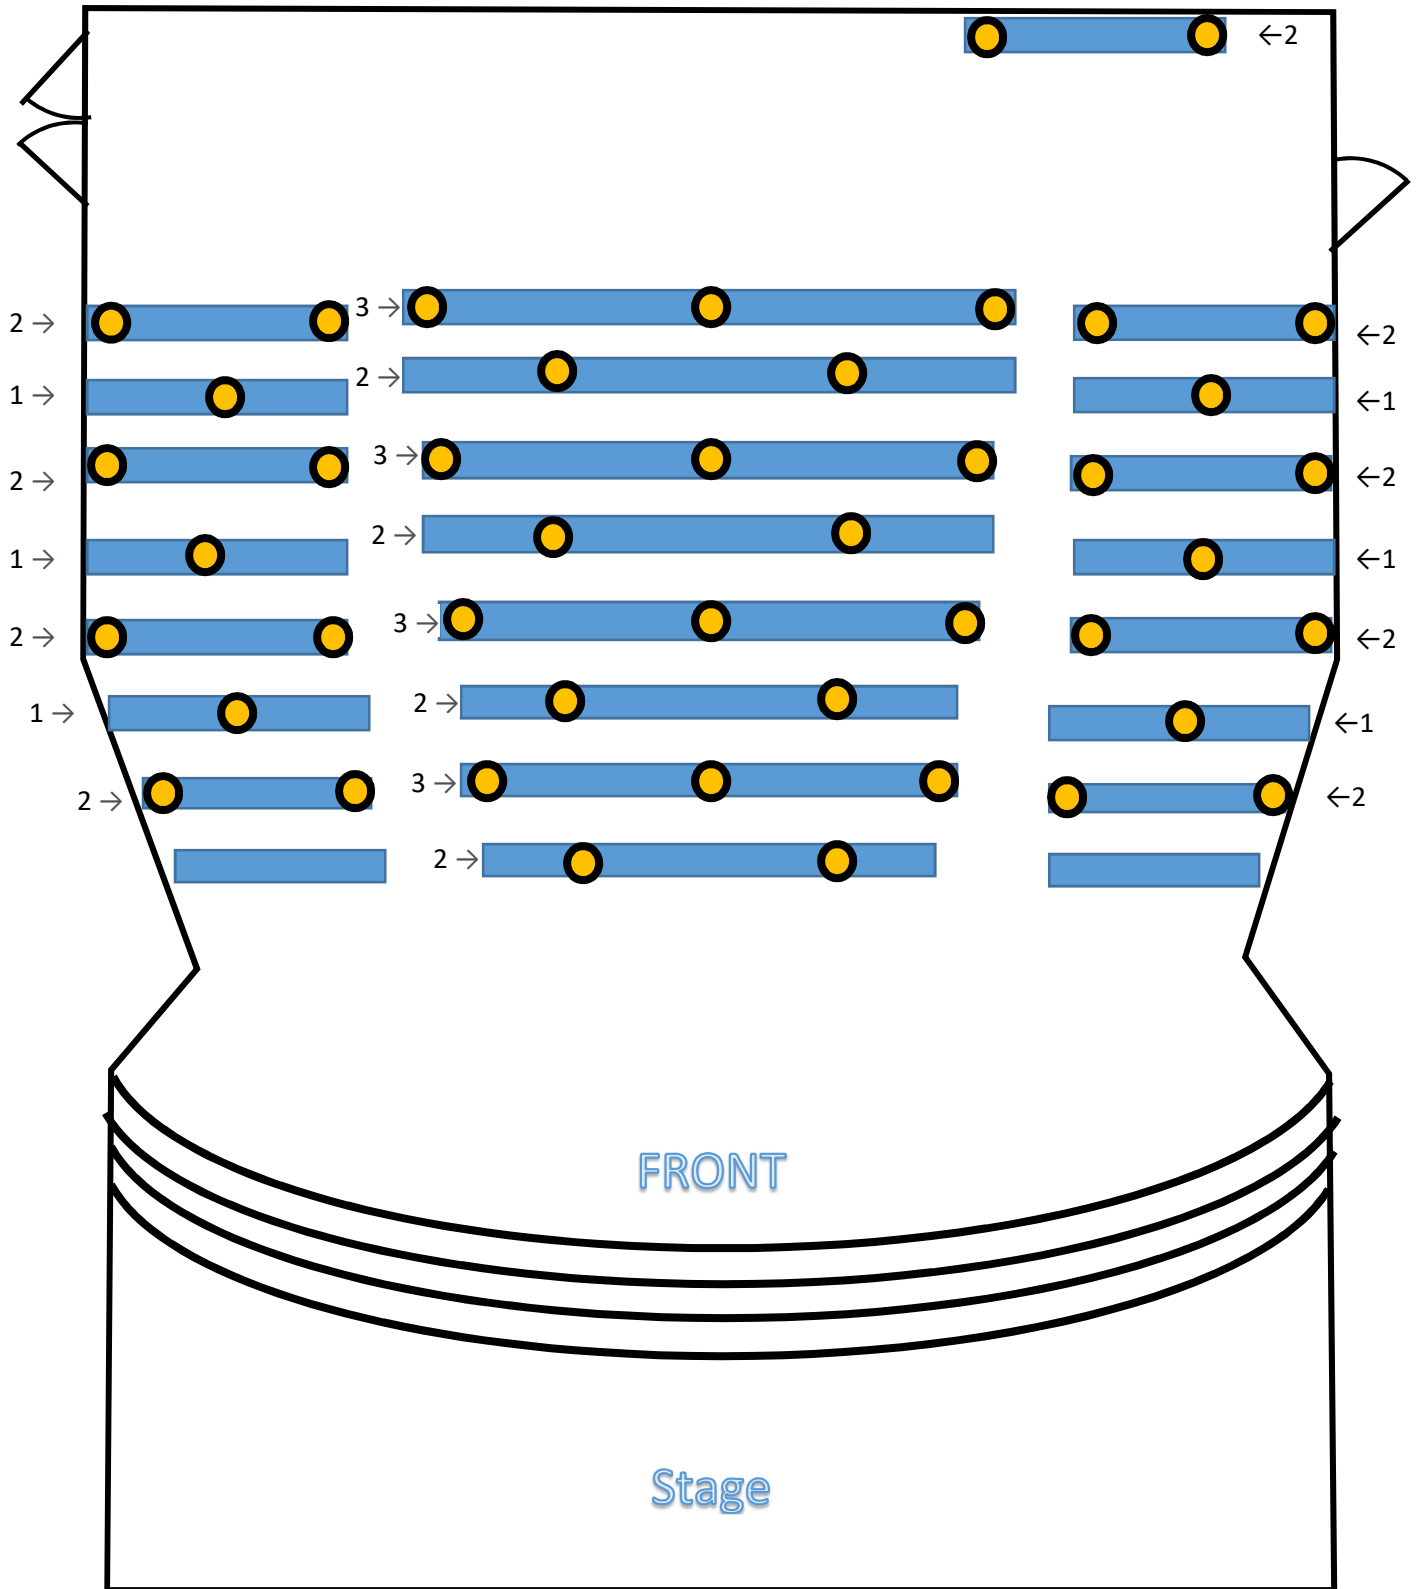

# PAC 134

# COVID-19

Fold down, red fabric seats

Capacity: 16

Last Updated: 01/25/2021