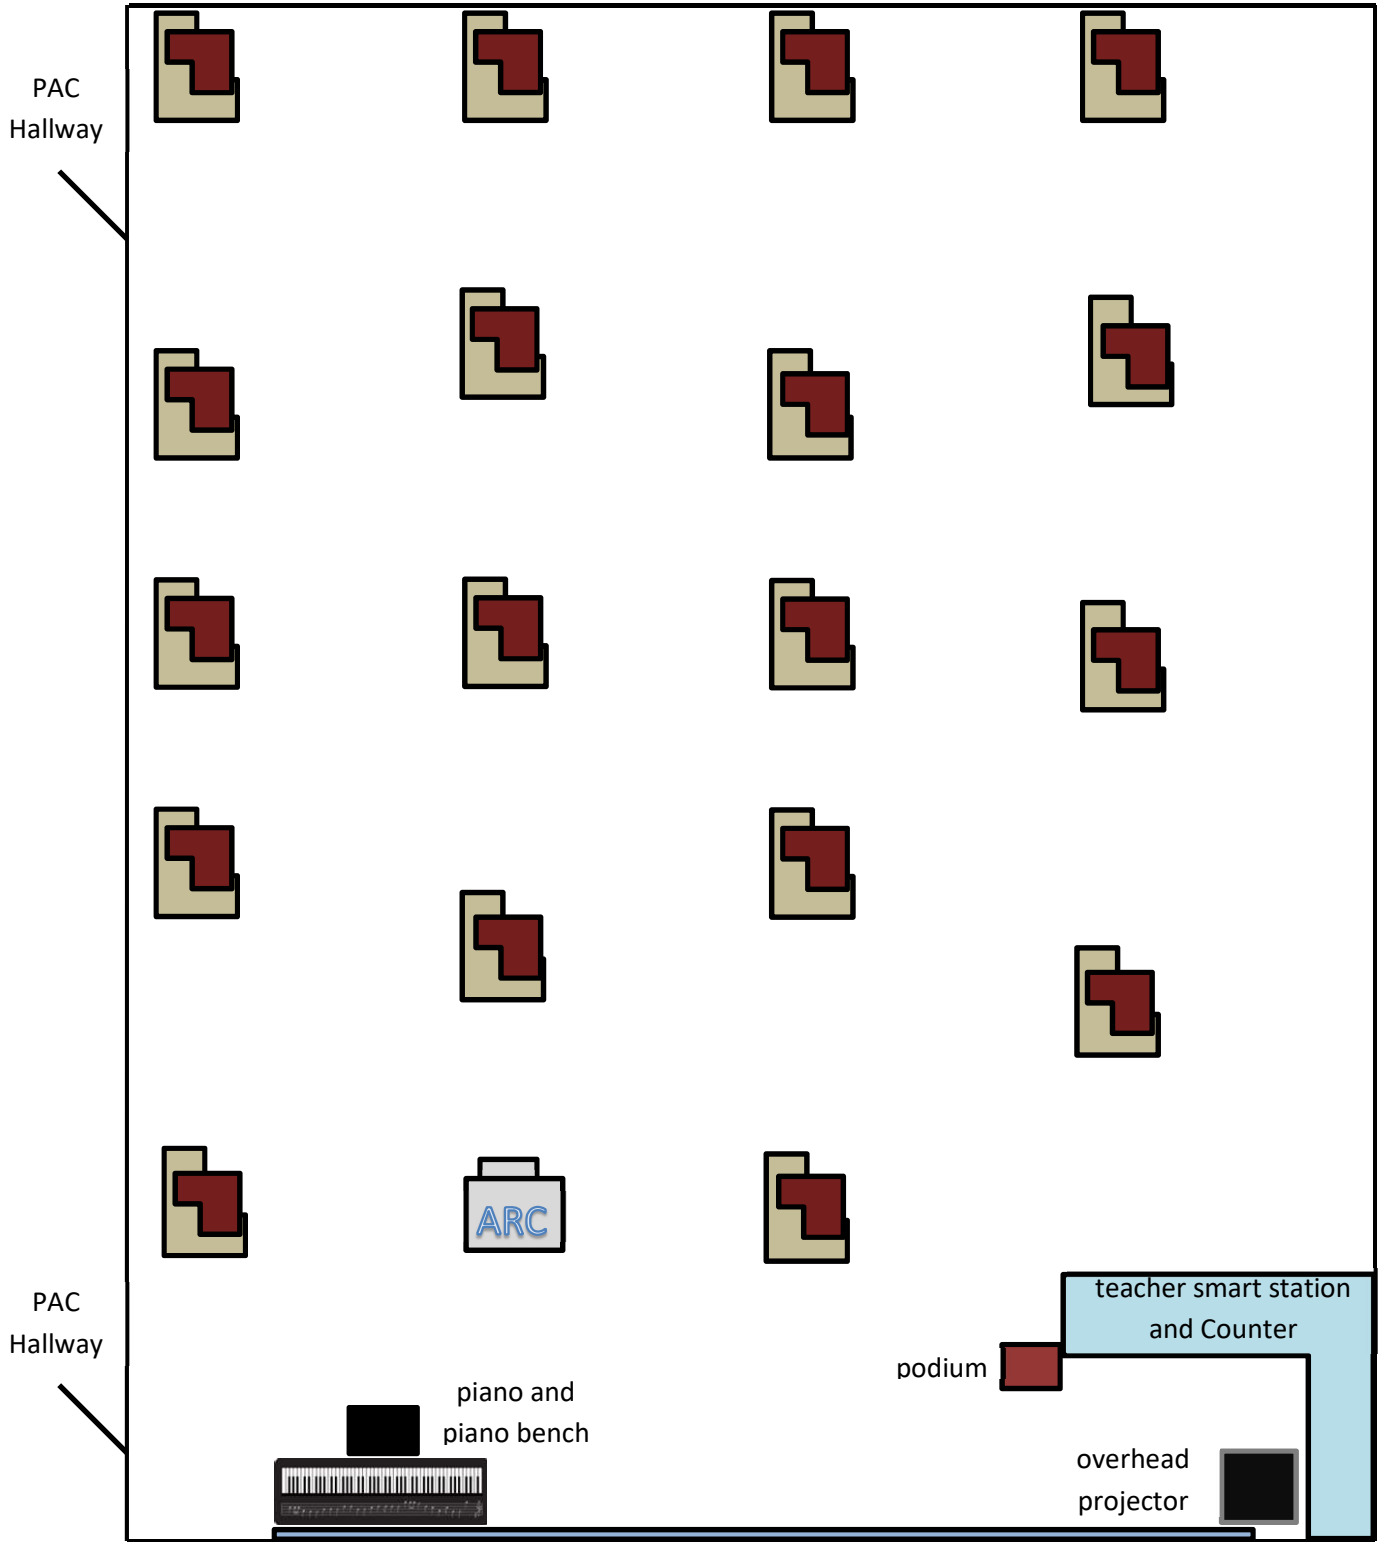

PAC 206

COVID-19

FRONT
Last Updated: 01/07/2021

Capacity: 19

 18 table style armchairs- red plastic

 1 ARC Stations -gray desk with white/ gray chair