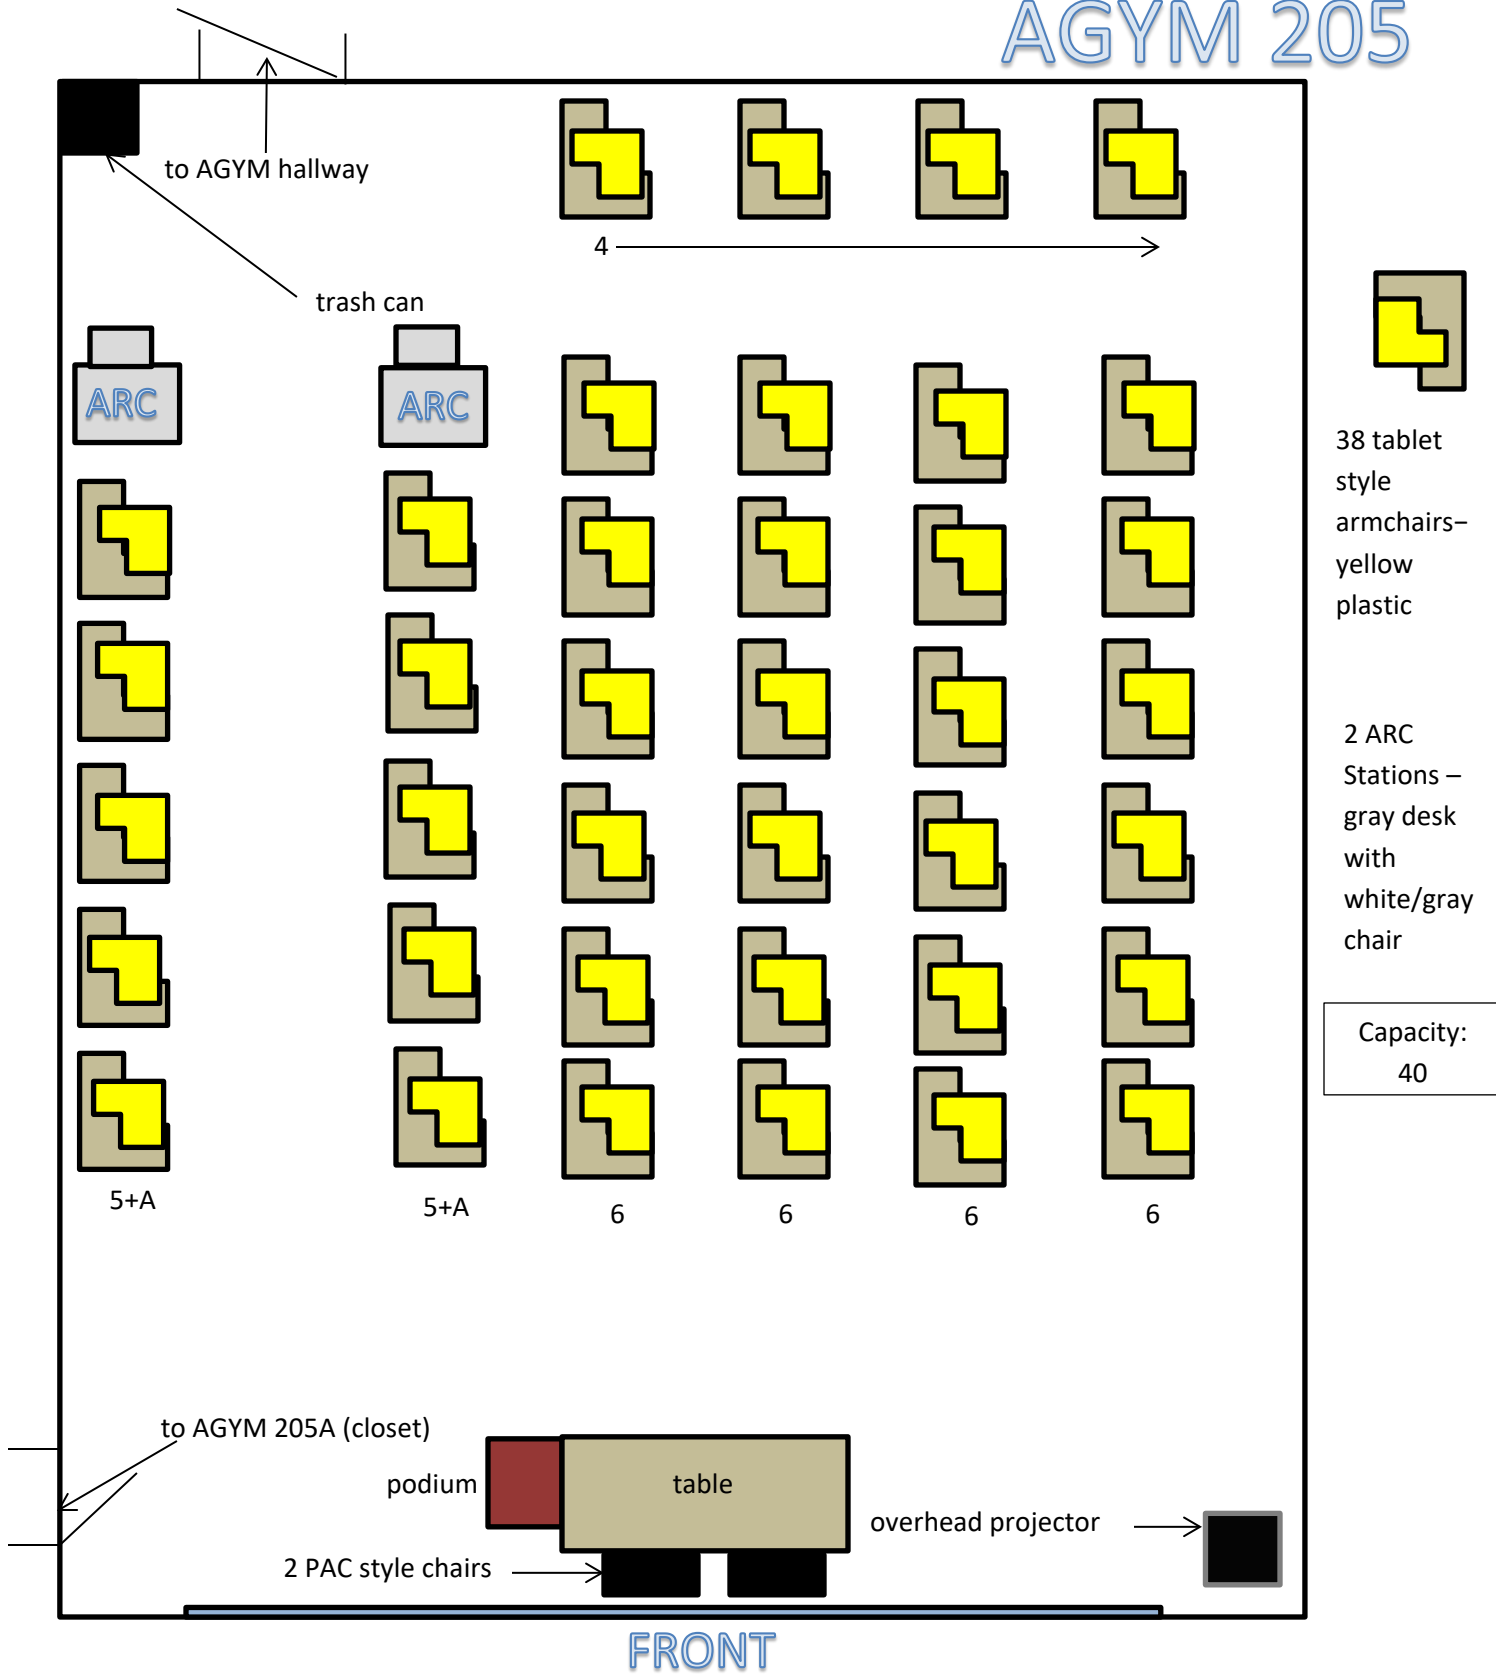

AGYM 205

38 tablet style armchairs- yellow plastic

2 ARC Stations - gray desk with white/gray chair

Capacity: 40

Last Updated: 03/25/2018