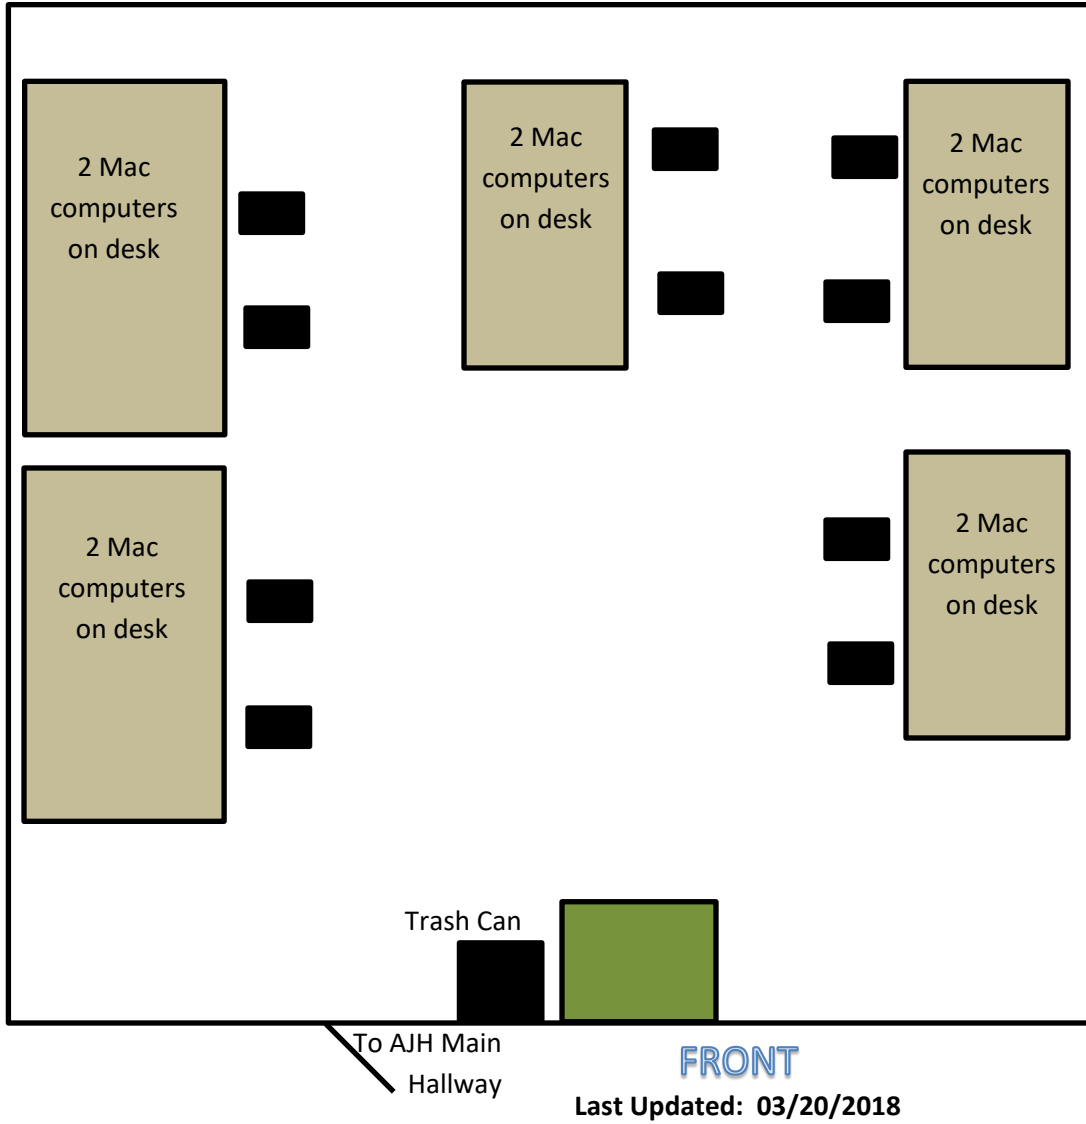

AJH 105

 10 – Black swivel chairs

 Cupboard w/ printer

Capacity: 10