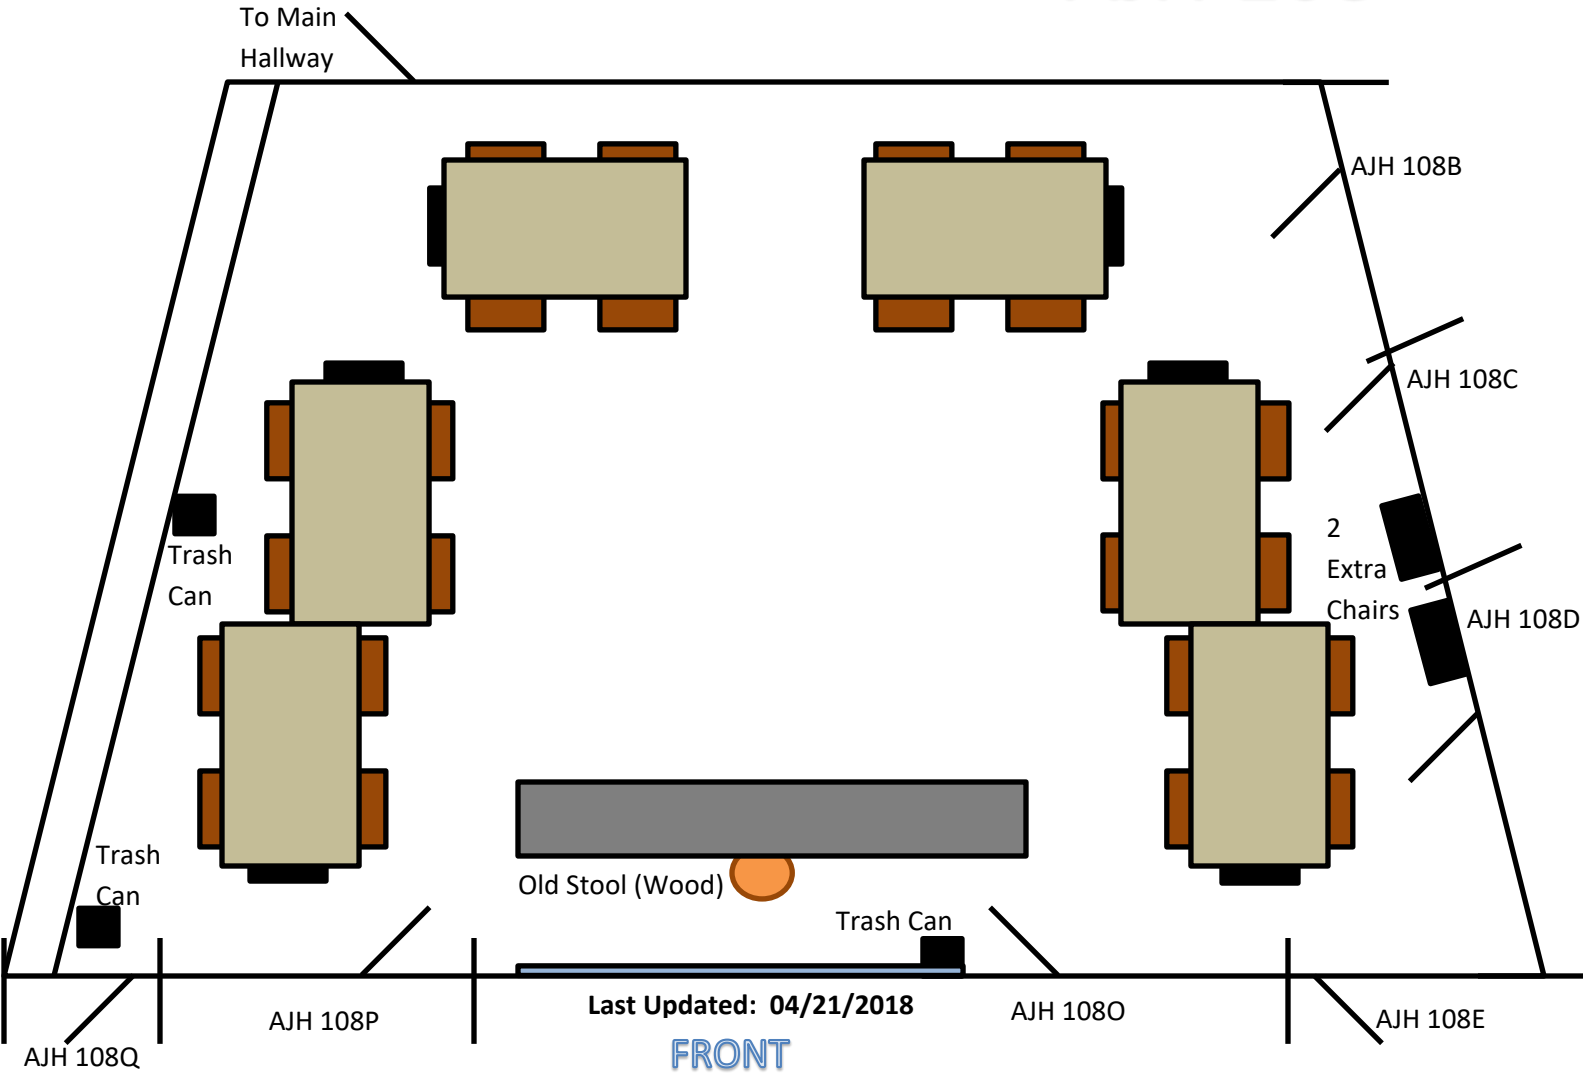

AJH 108

6 Black Chairs (Plastic)

24 Chairs (Wood)

Capacity: 30