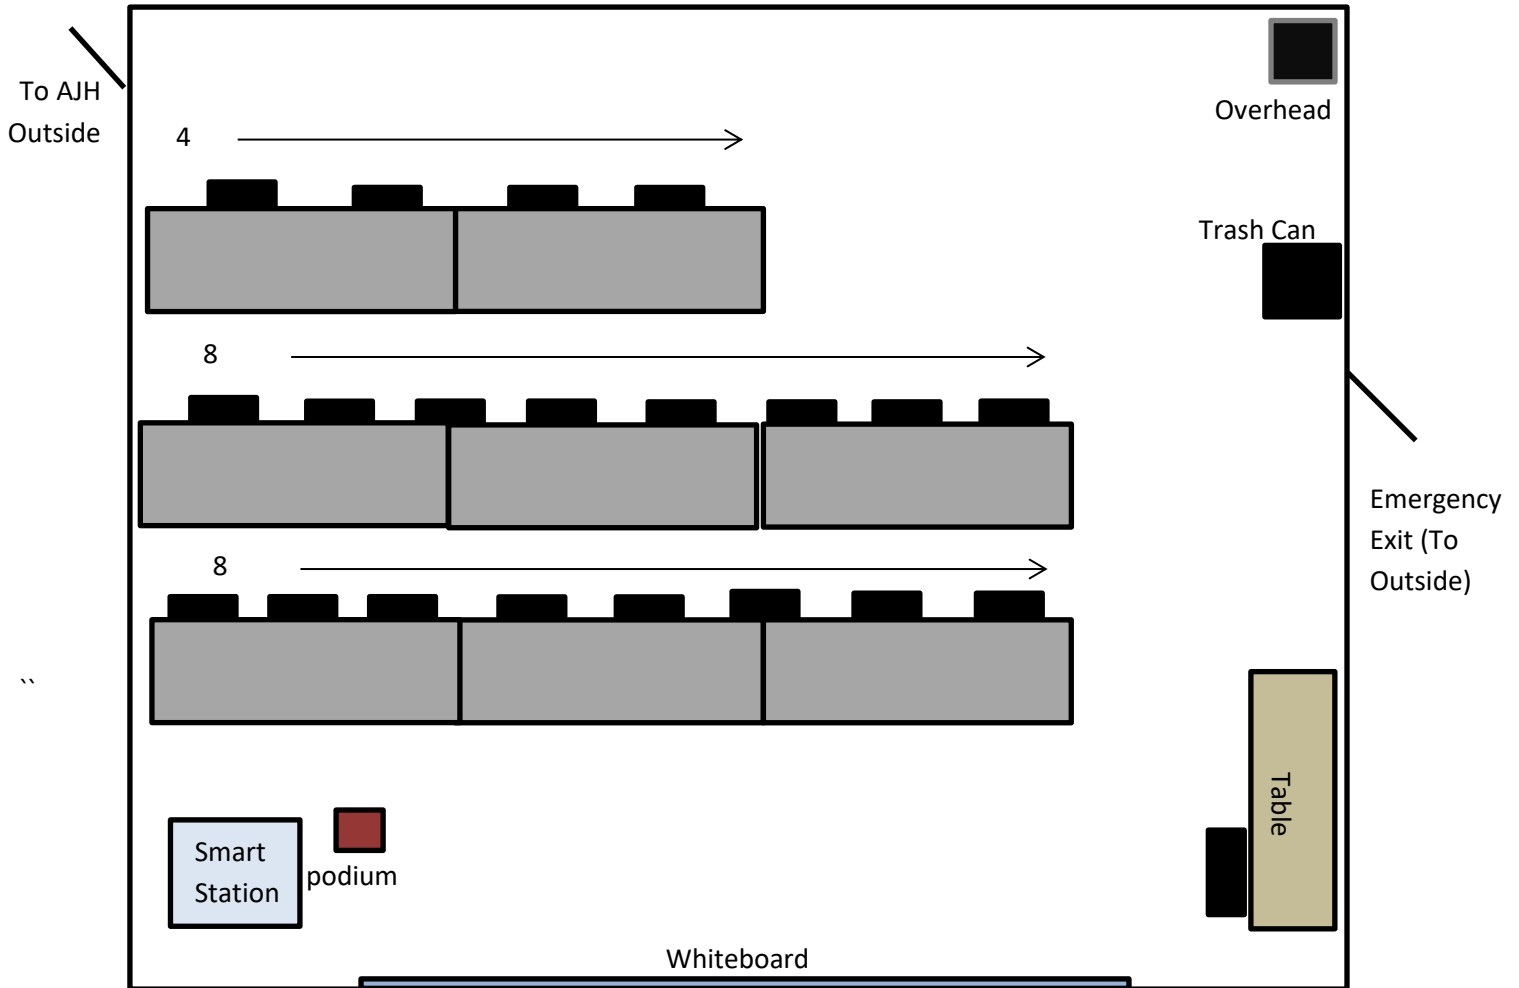

AJH 125A

FRONT

Last Updated: 1/26/22

Capacity: 24

 24 black butte style chairs

 3 fold-able chairs