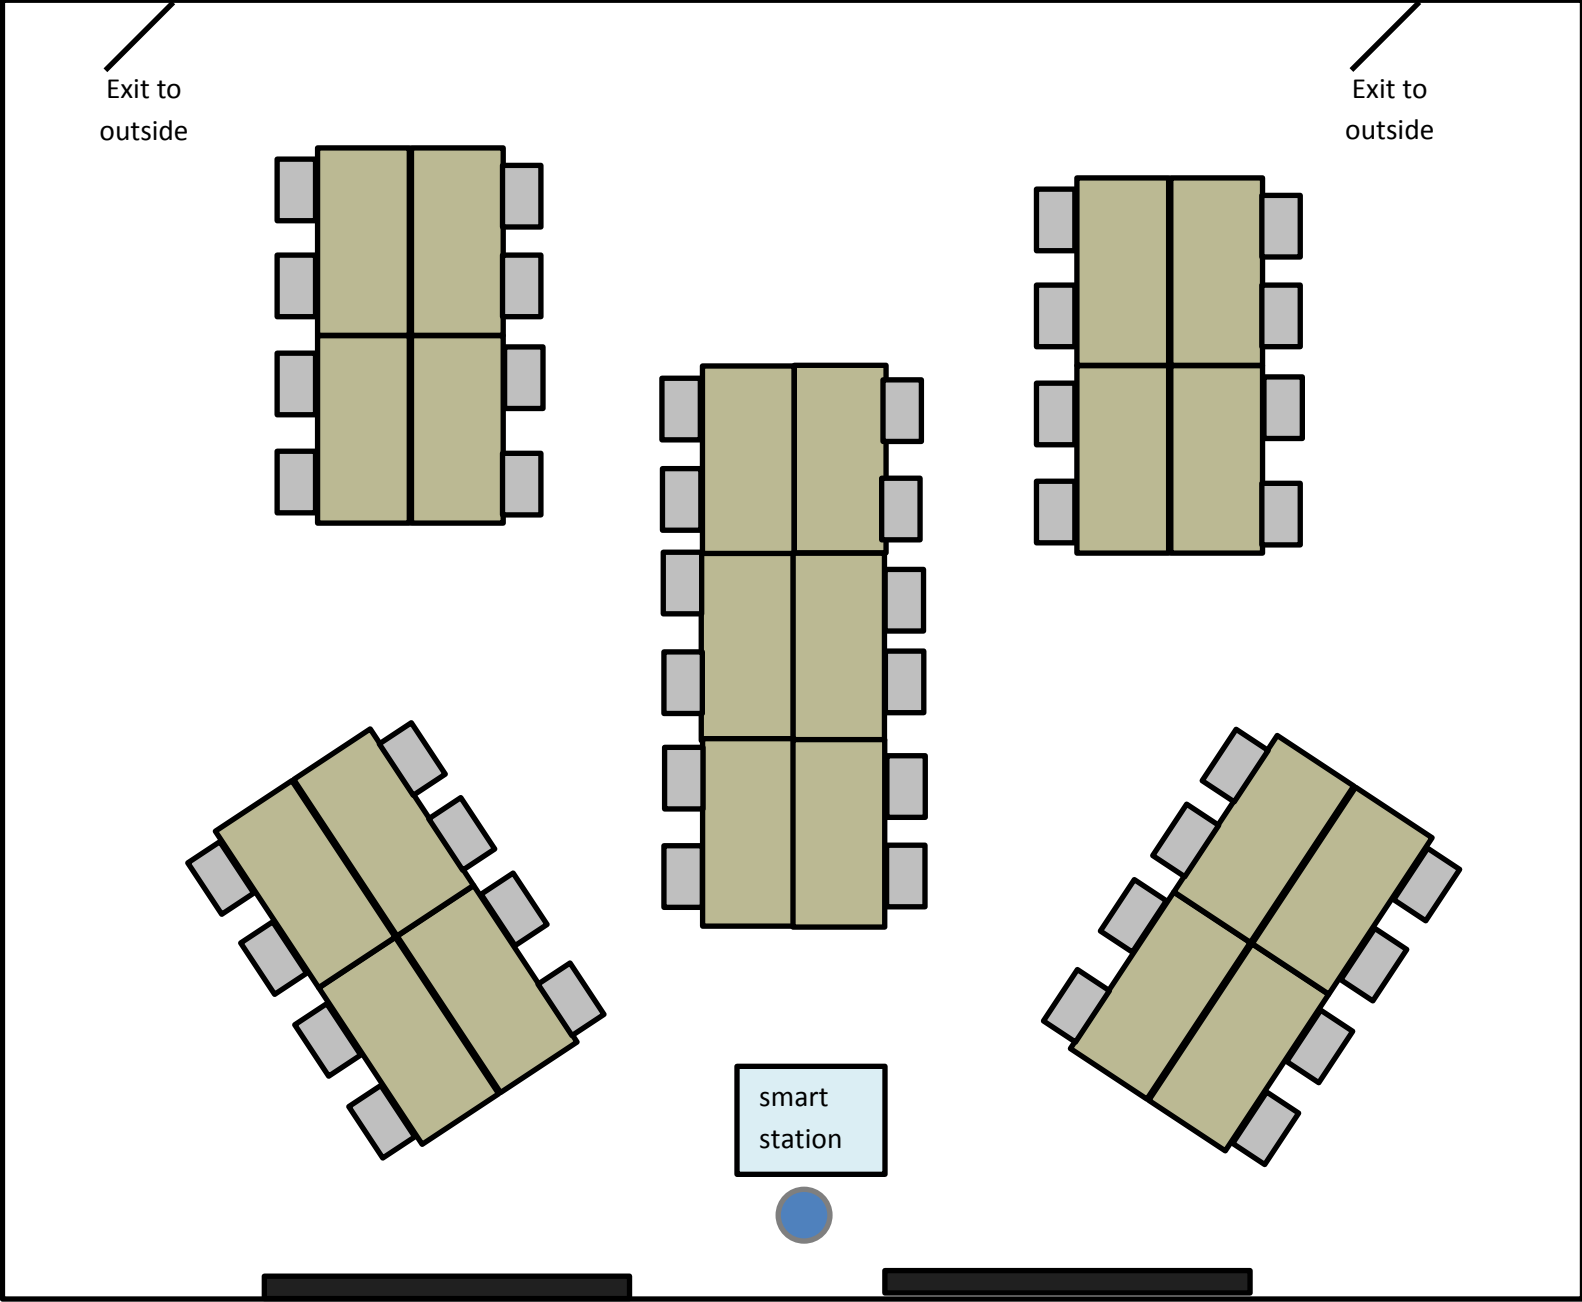

ARTS 105

Exit to outside

Exit to outside

smart station

Front

Capacity:44
Last Updated: 5/25/2016

- Tables:22
- 1 Office Chair
- Chairs:44