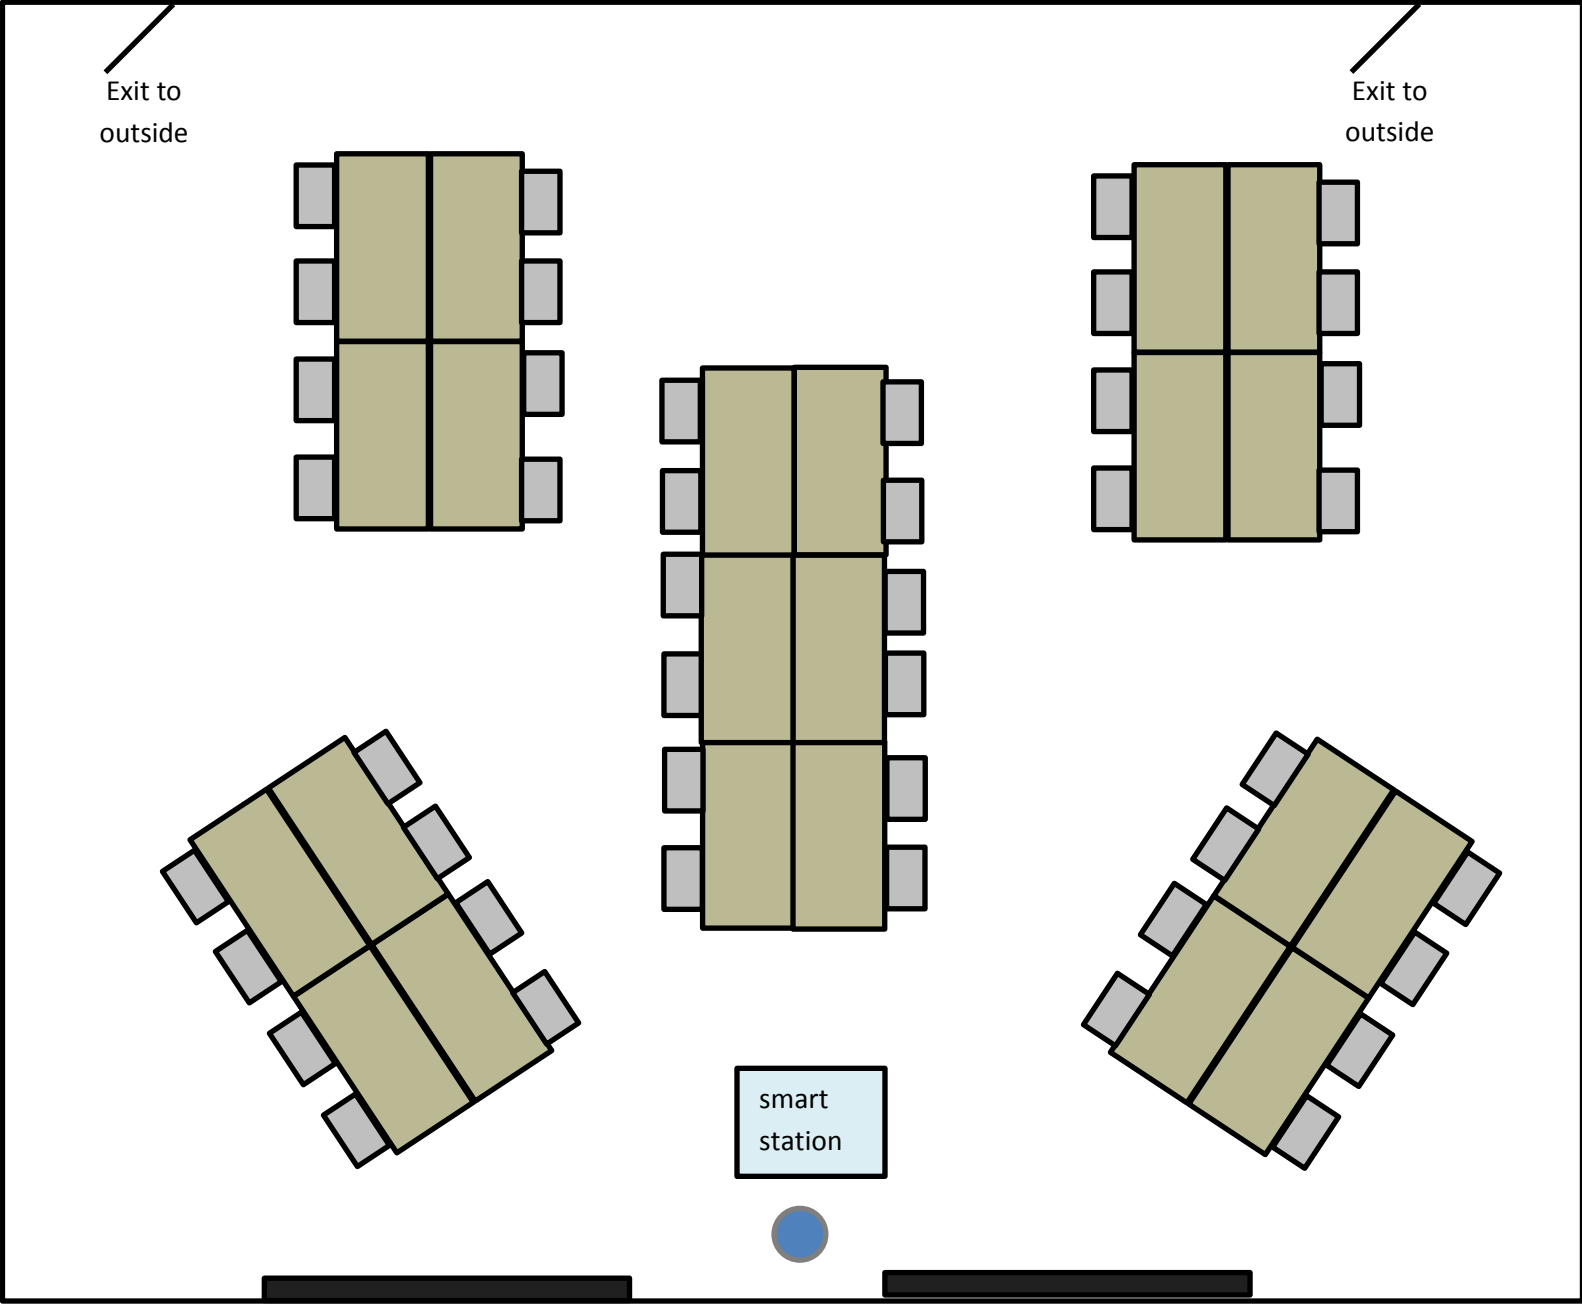

# ARTS 106

Exit to outside

Exit to outside

smart station

Front

Capacity:44  
Last Updated: 5/25/2016

-  Tables:22
-  1 Office Chair
-  Chairs:44