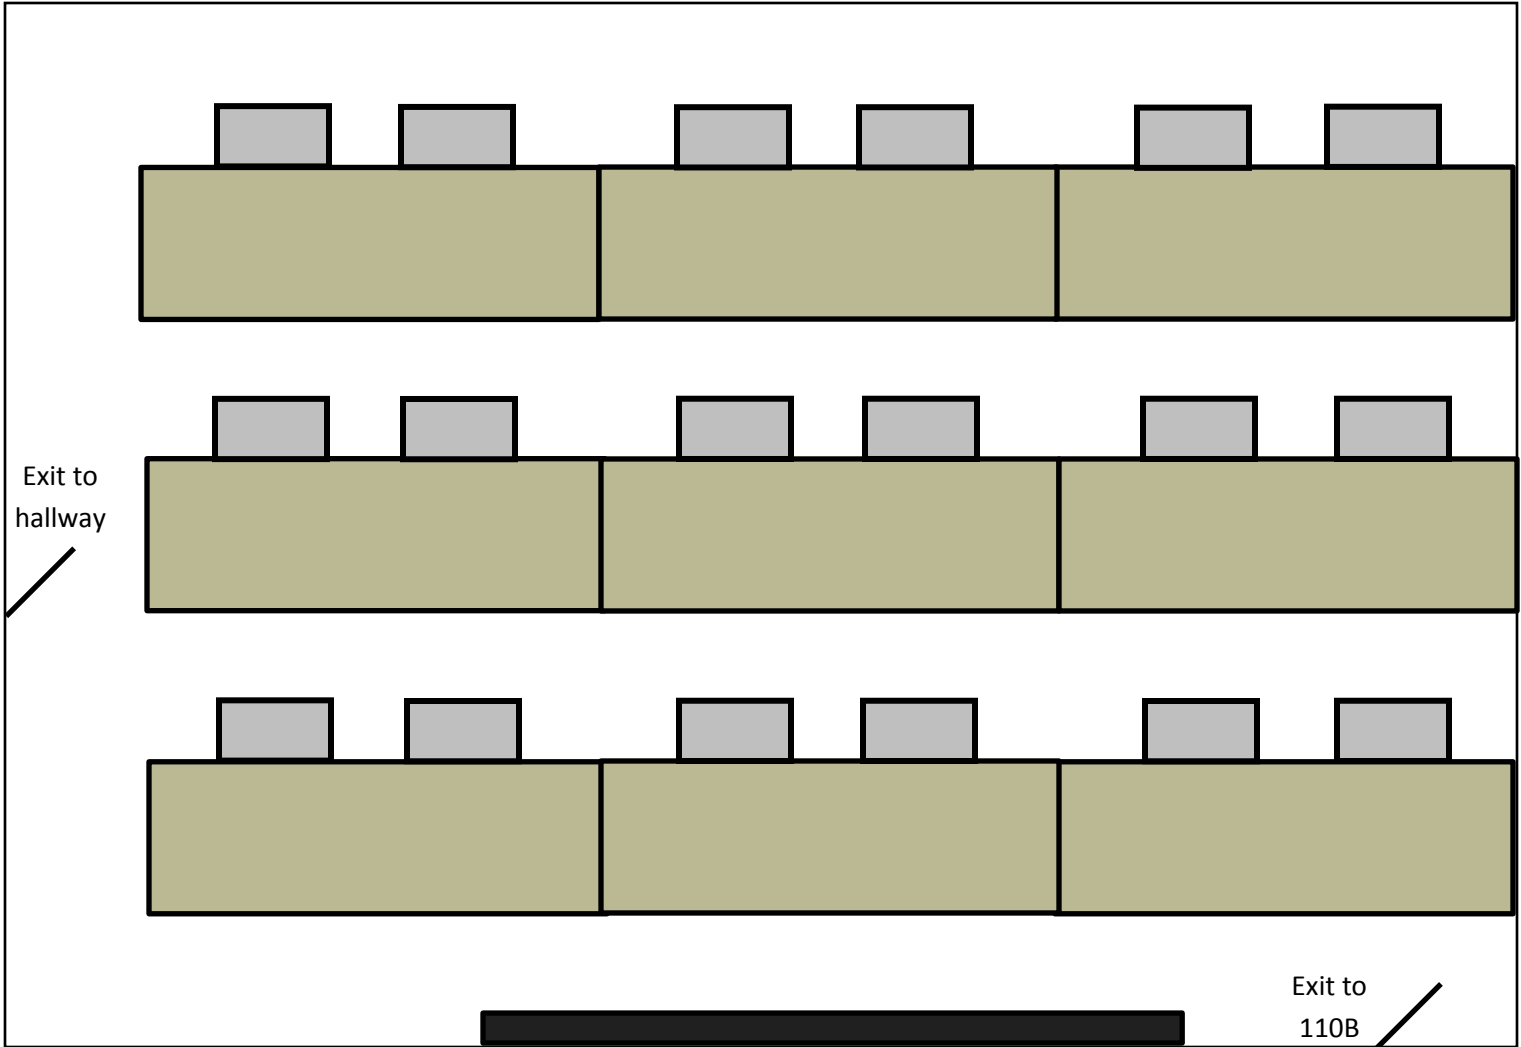

ARTS 110A

Front

Capacity: 18
Last Updated: 06/15/2016

 Tables: 9

 Chairs: 18