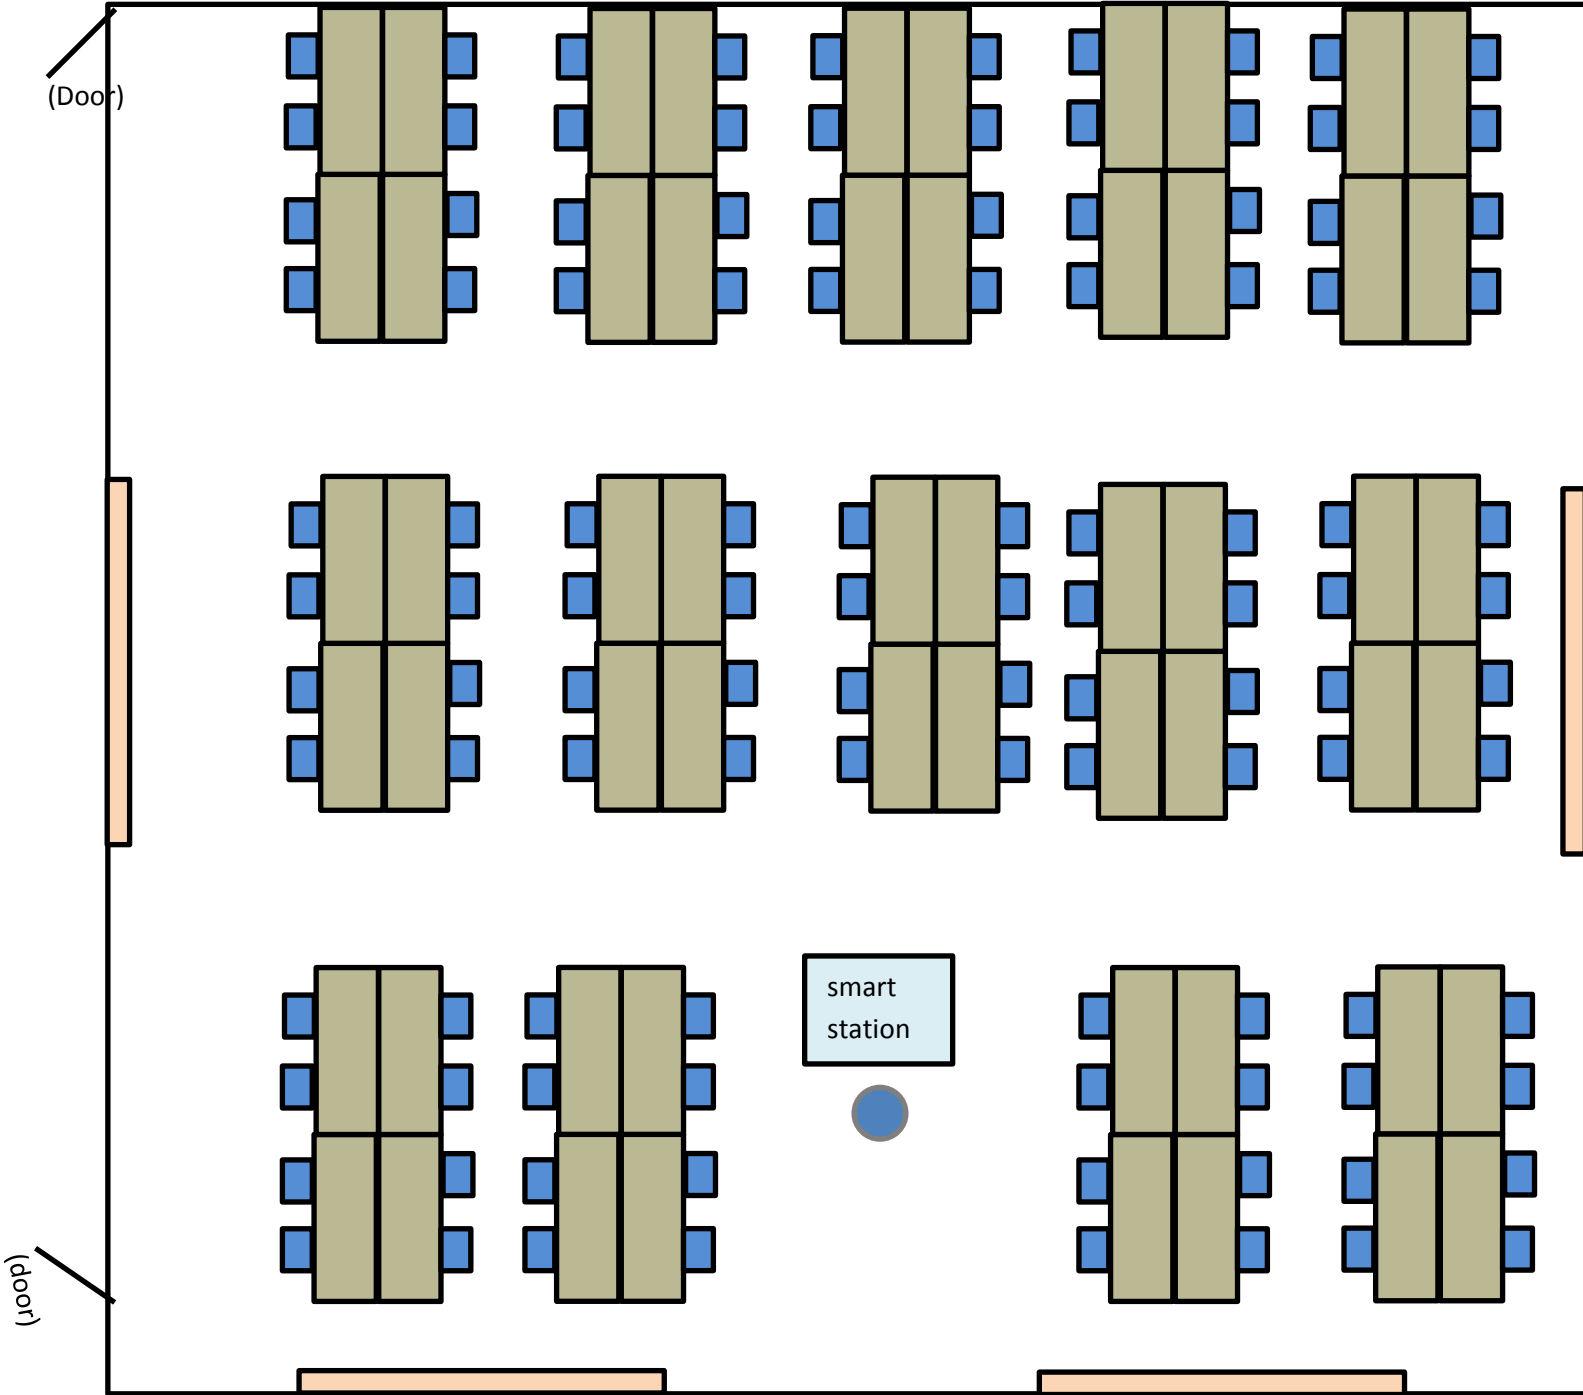

# ARTS 111

Capacity: 112

Last Updated: 5/25/2016

FRONT

4 Overhead Screens

112 Orange/ Grey Chairs

1 Office Chair