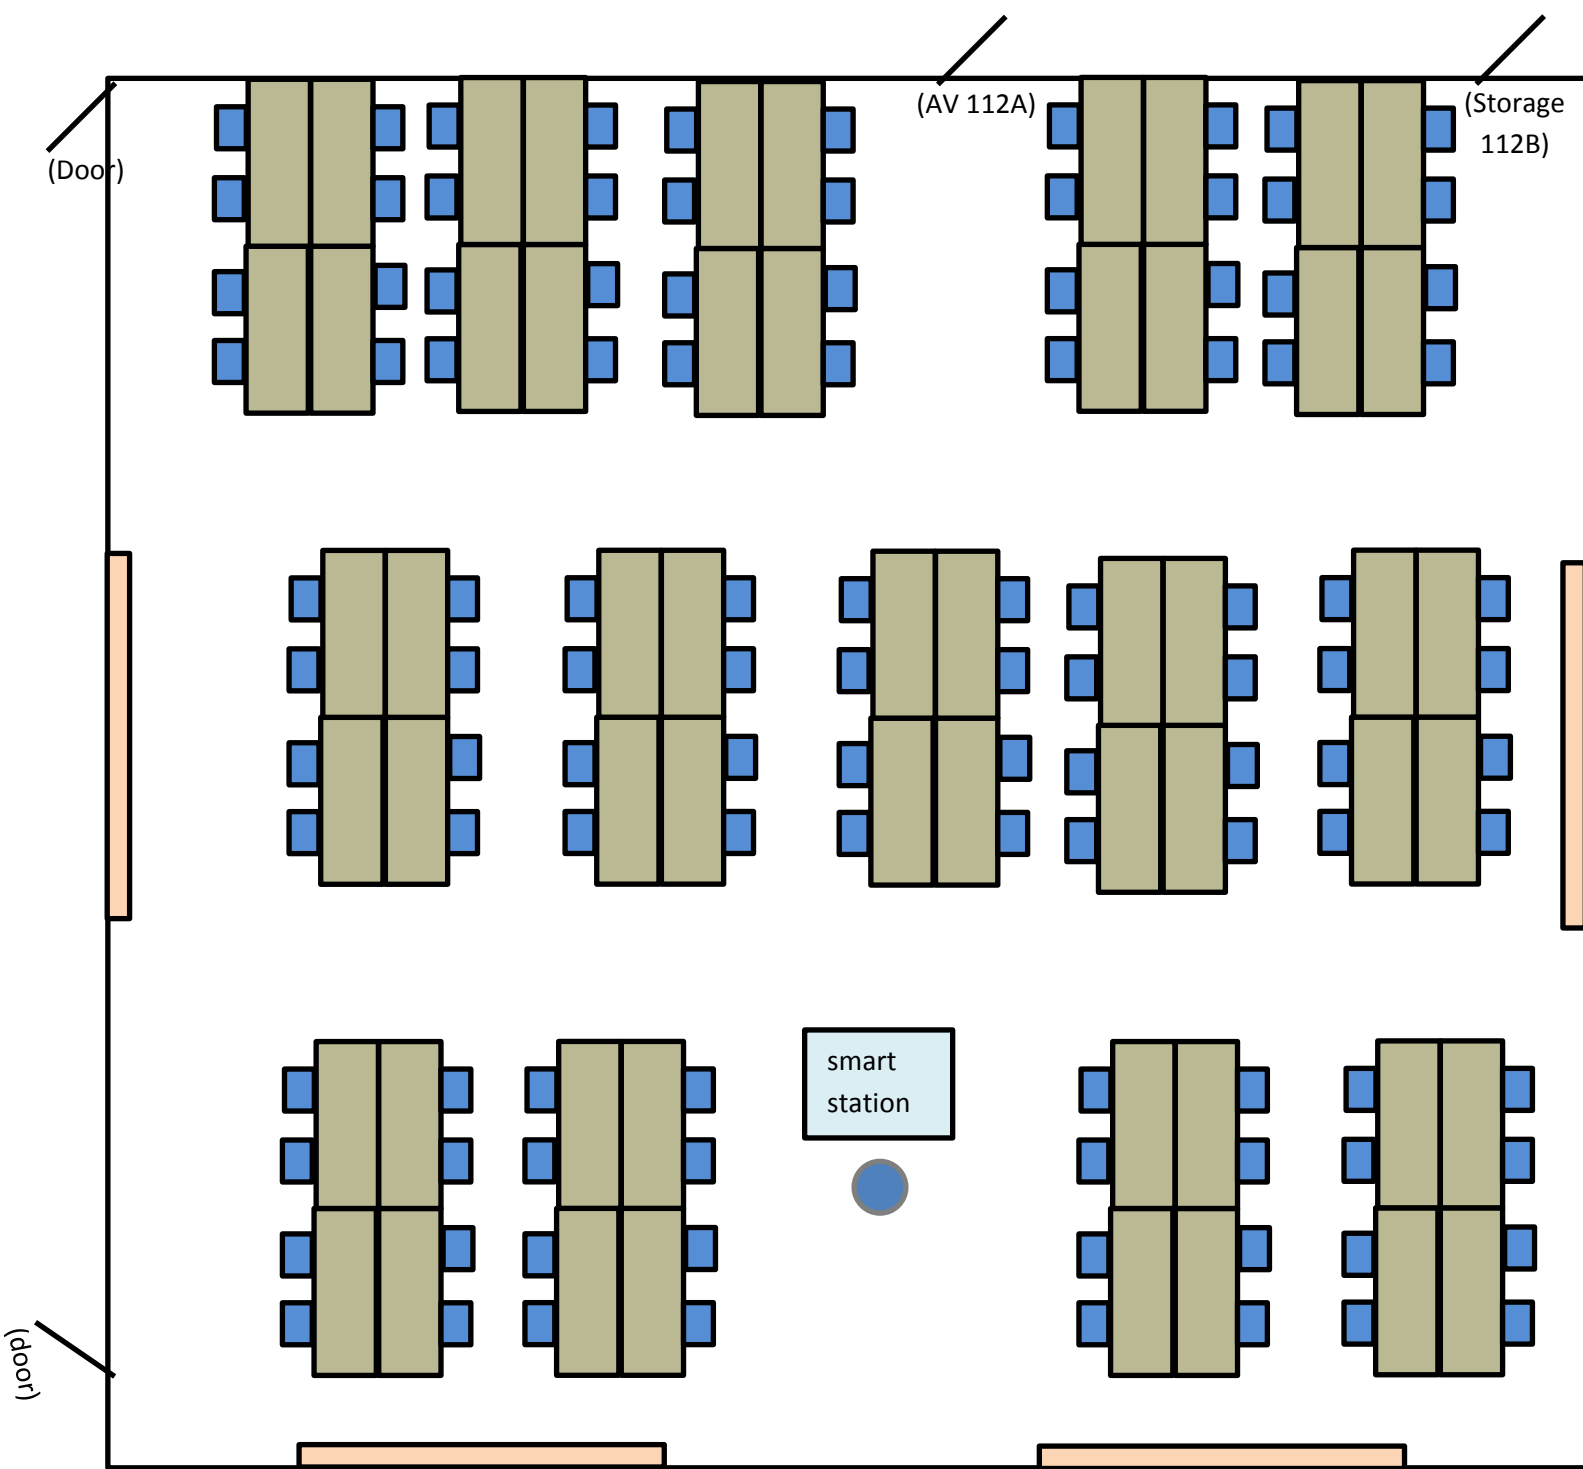

ARTS 112

Capacity: 112

Last Updated: 5/25/2016

FRONT

4 Overhead Screens

112 Orange/ Grey Chairs

1 Office Chair