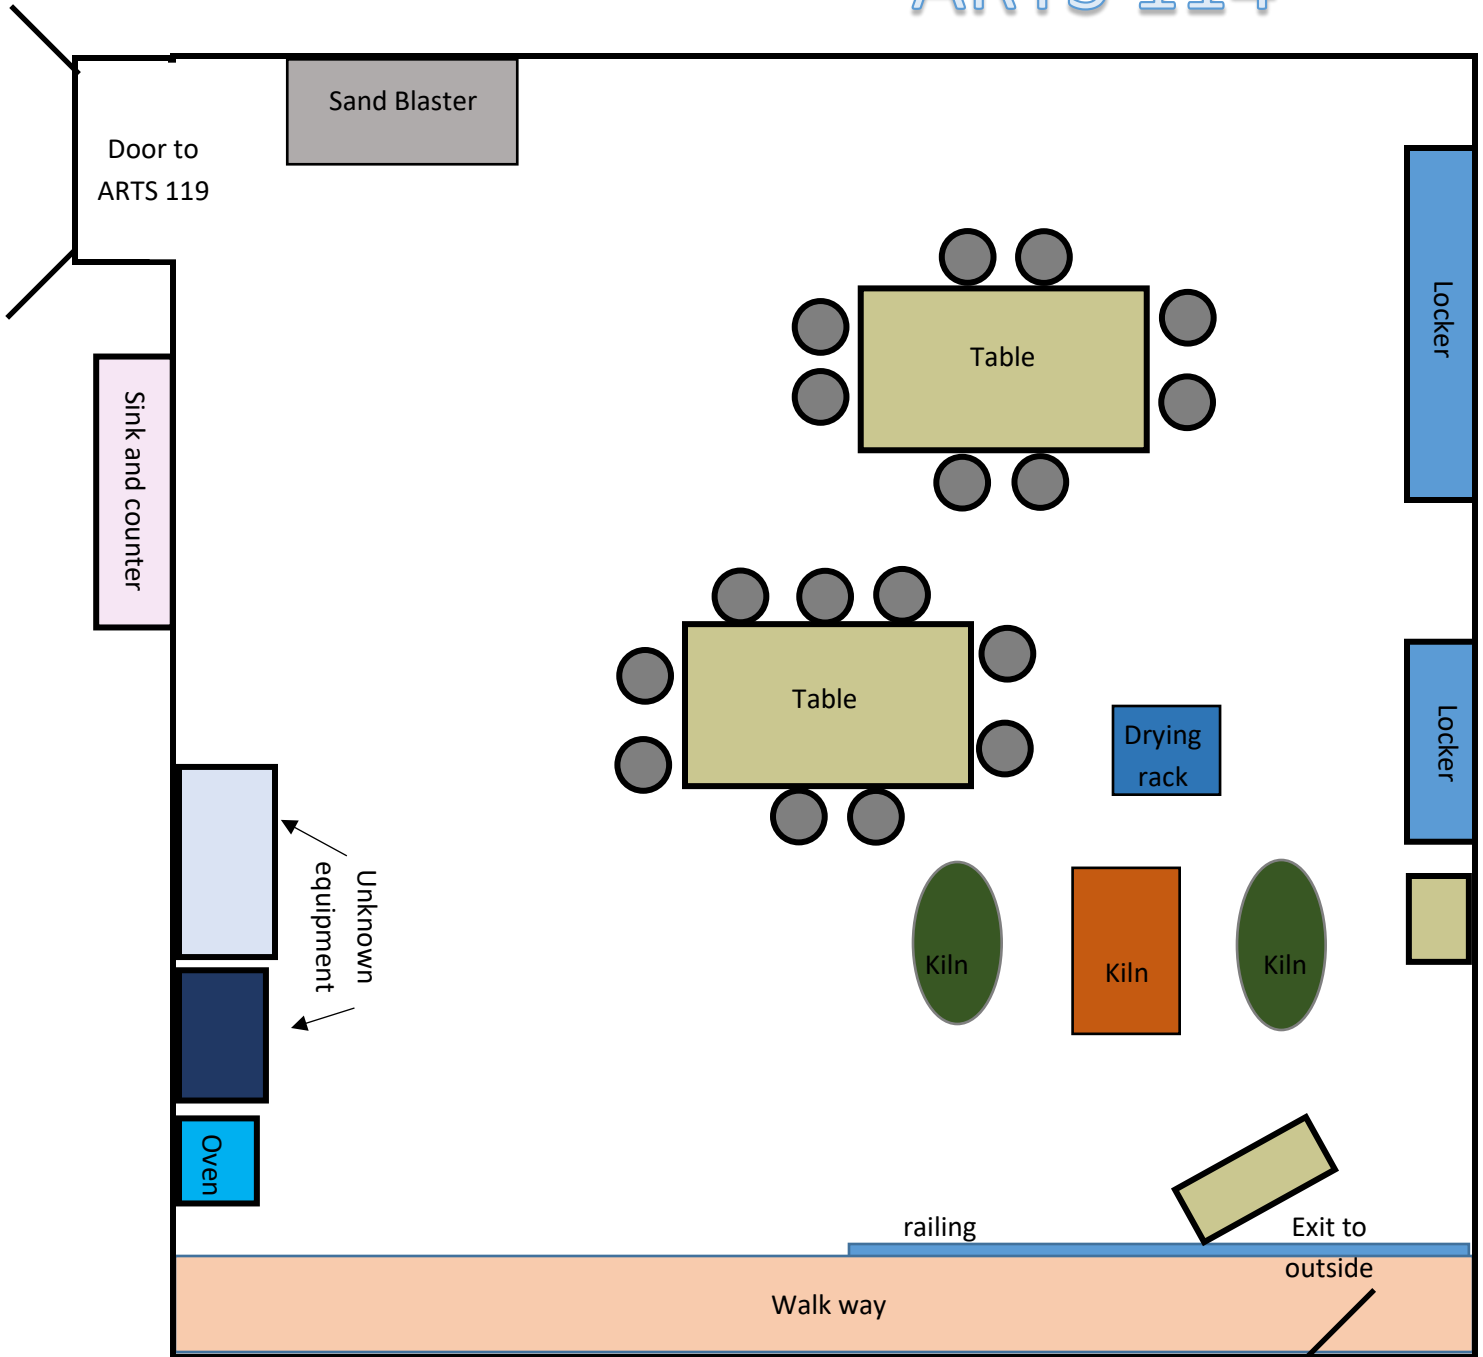

ARTS 114

● 15 stools

FRONT

Capacity: 15

Last Updated: 08/04/2020