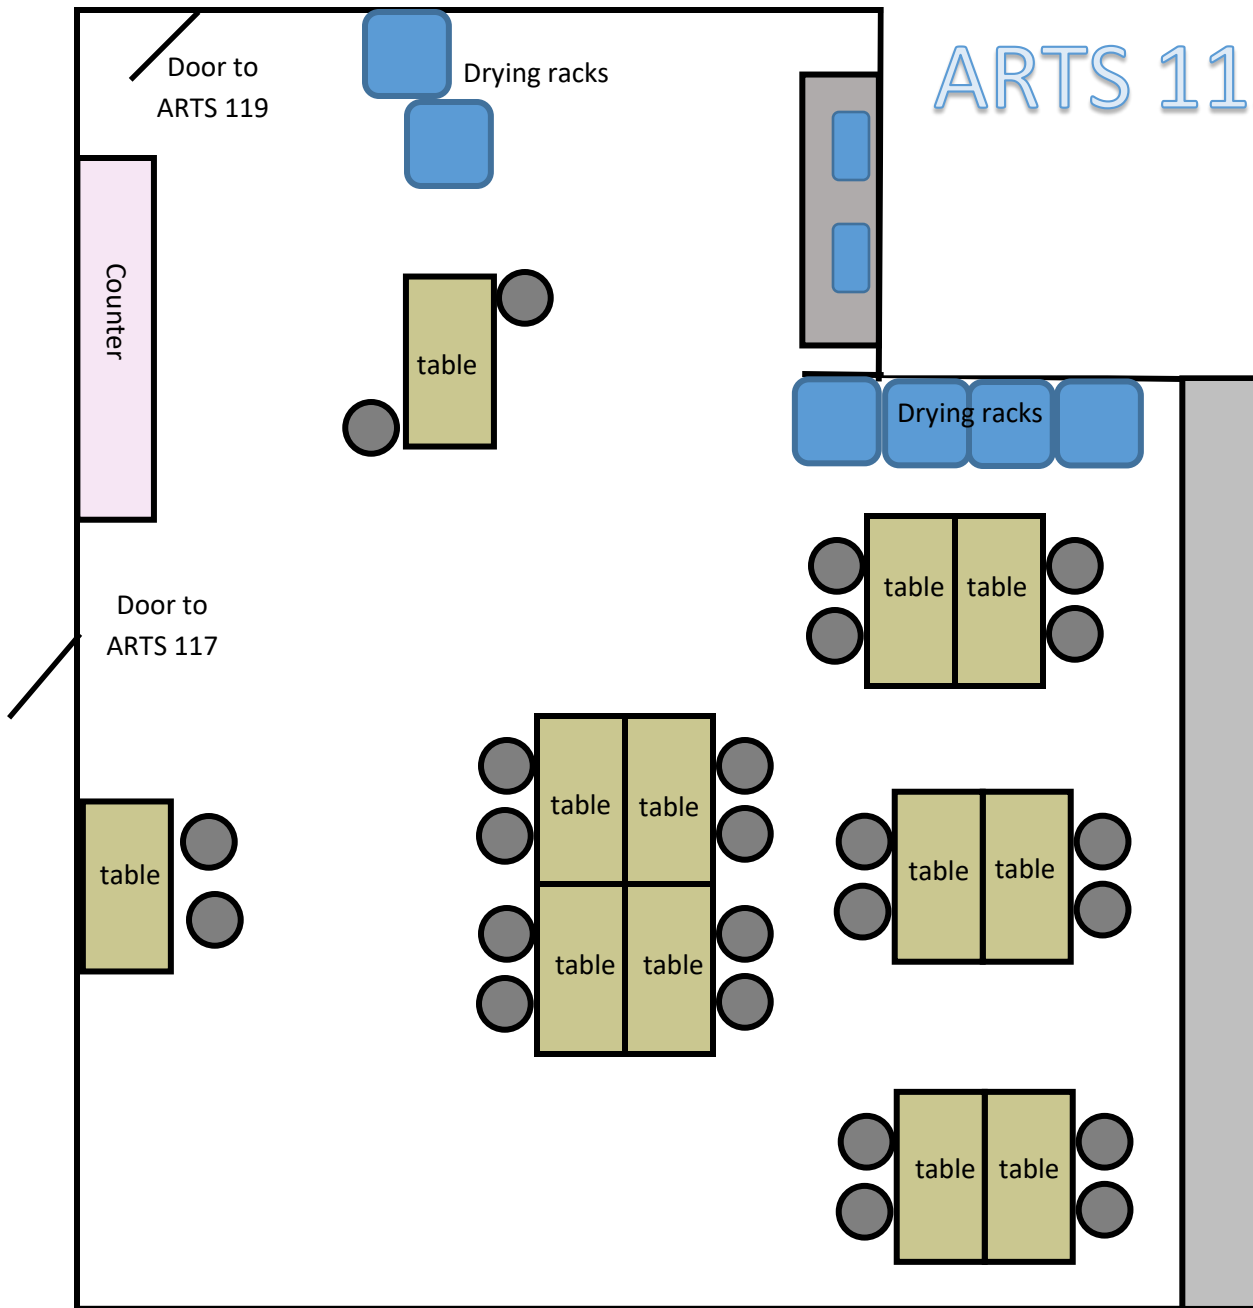

# ARTS 115

FRONT

Last Updated: 08/04/2020

Capacity: 24

● 24 stools