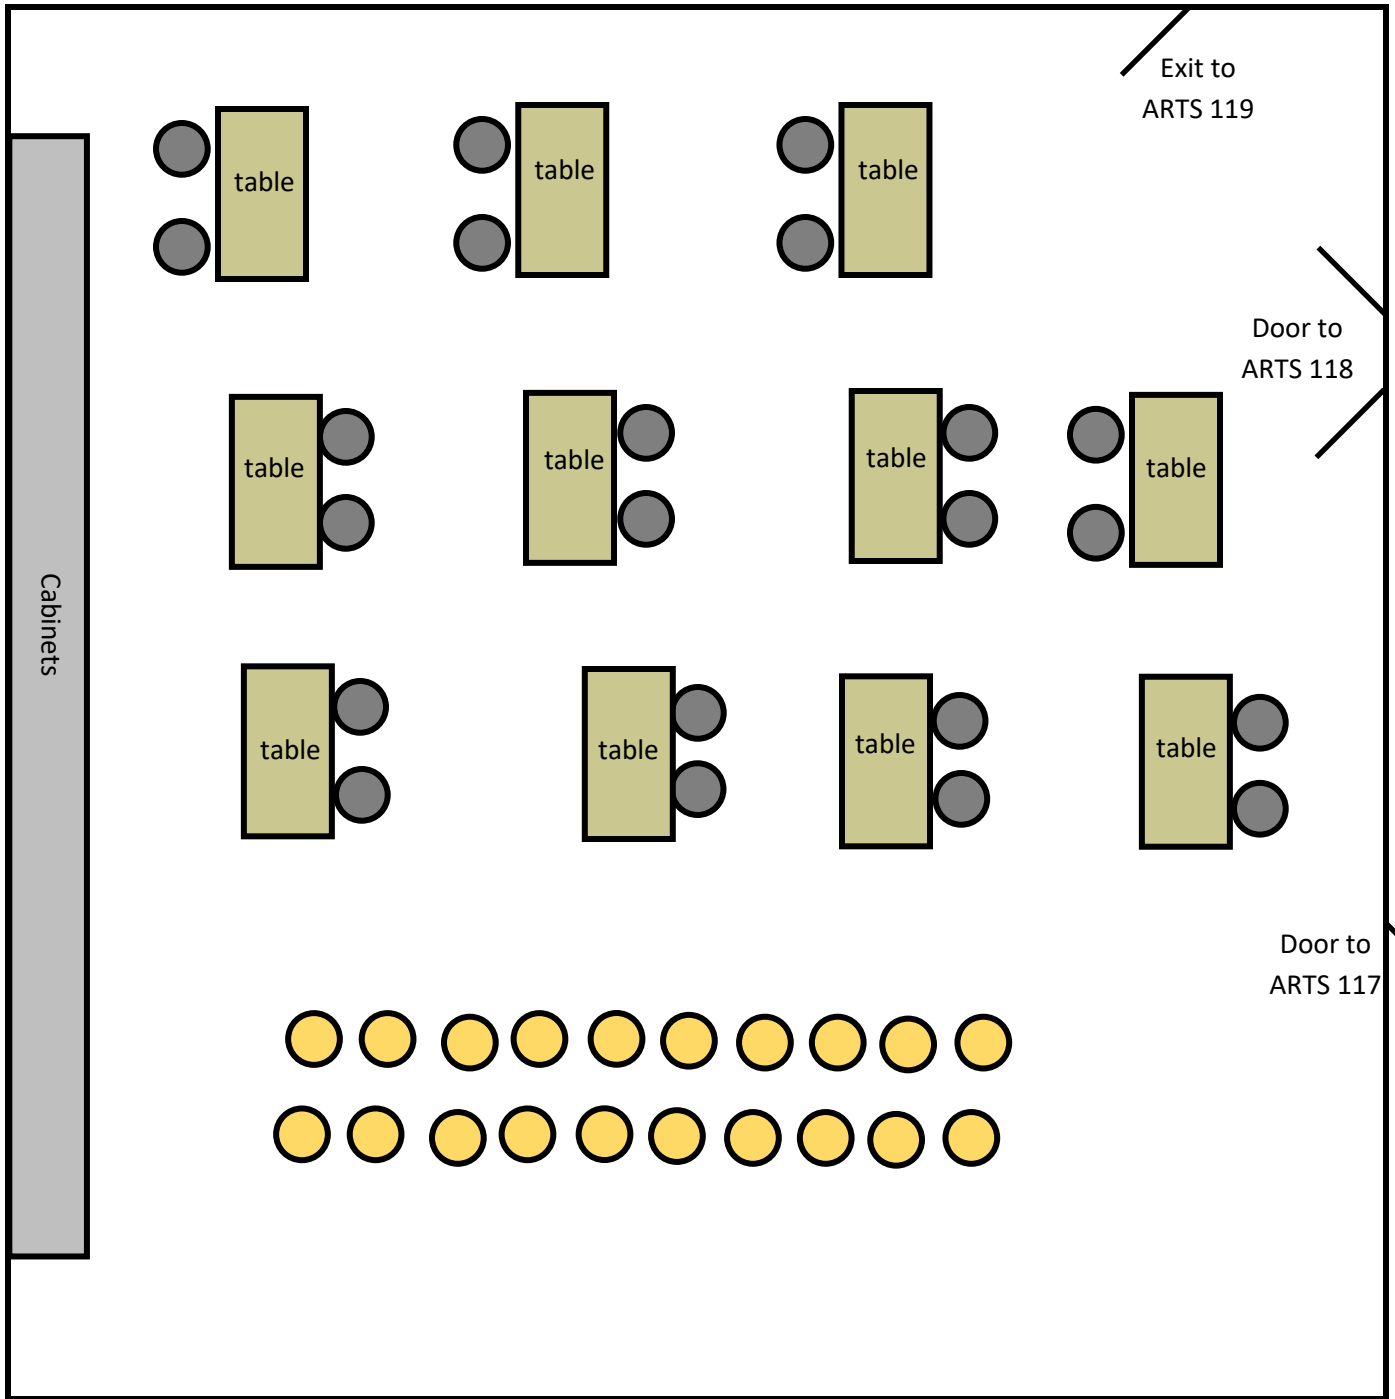

ARTS 116

FRONT

20 Clay Turning tables w/stools

stools

Last Updated: 08/04/2020

Capacity: 22