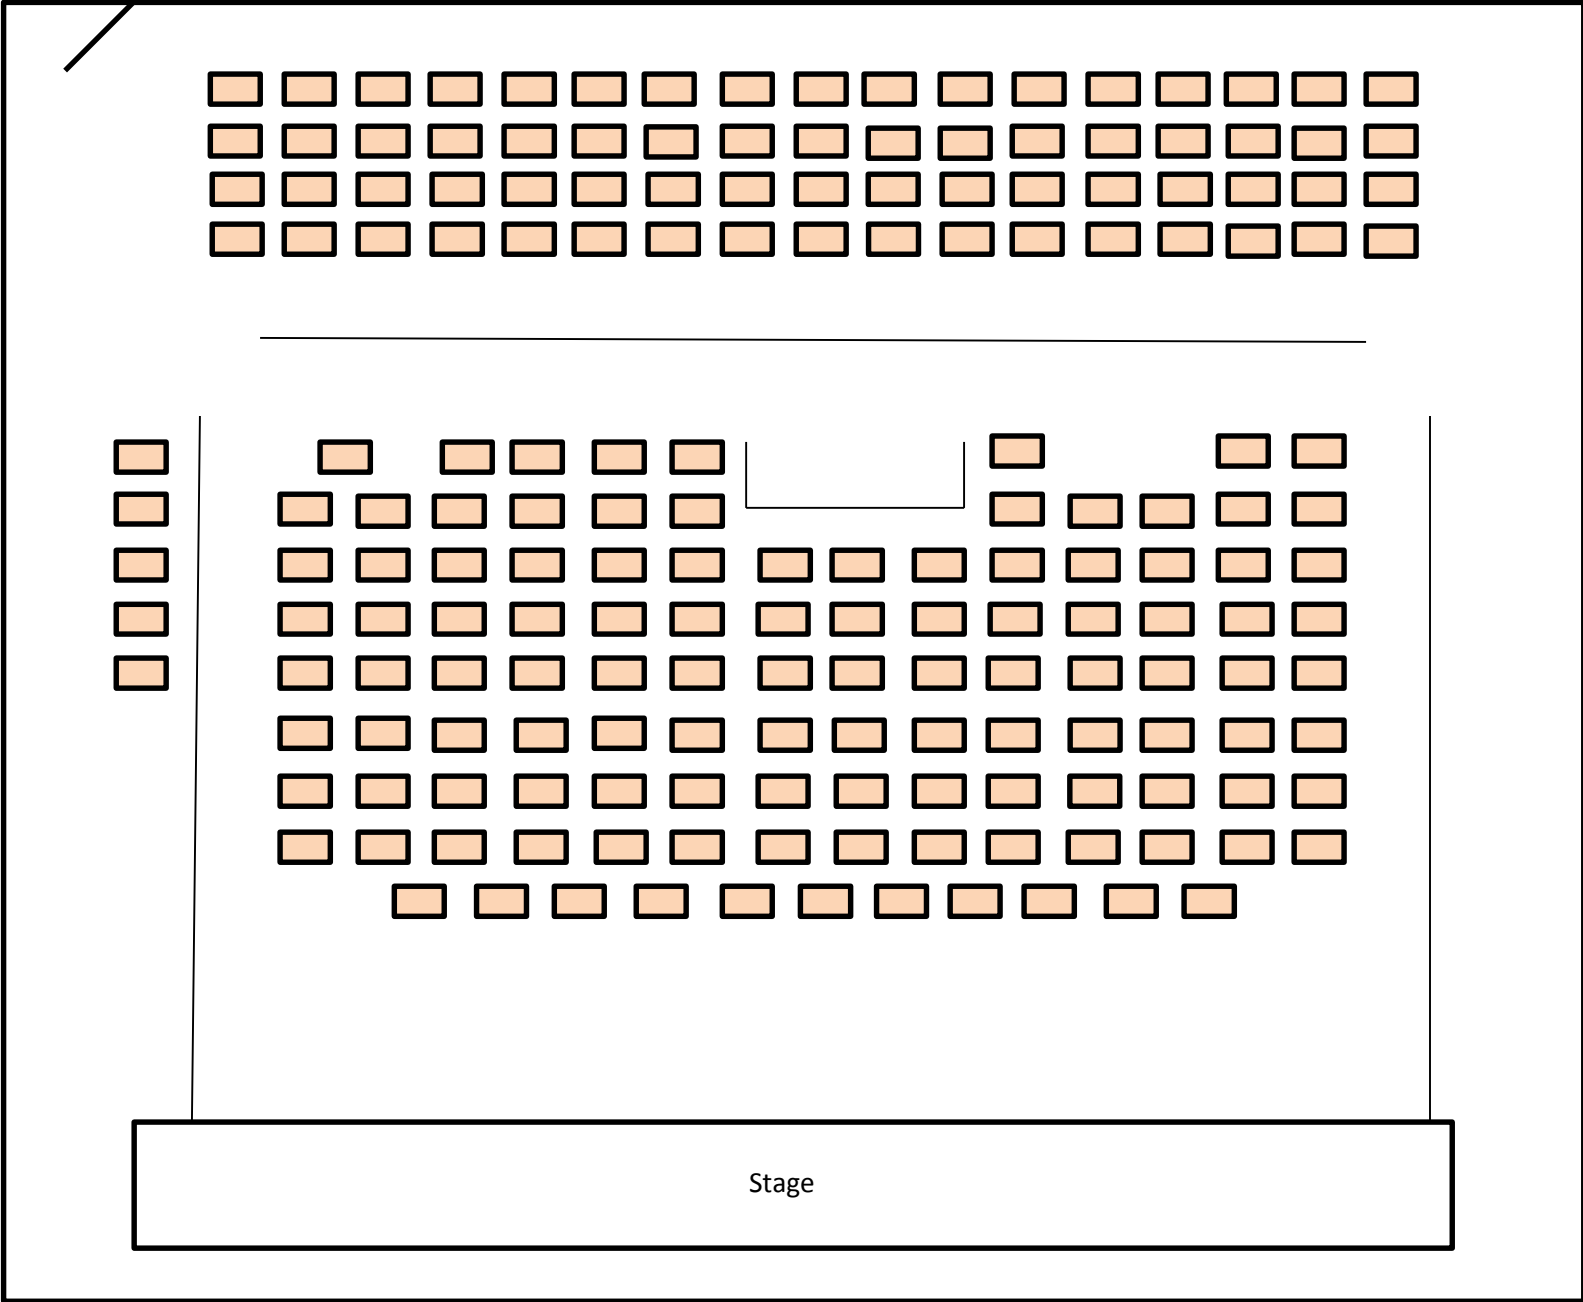

ARTS 150

Capacity: 167
Last Updated: 6/30/2016

Front

Chairs: 167