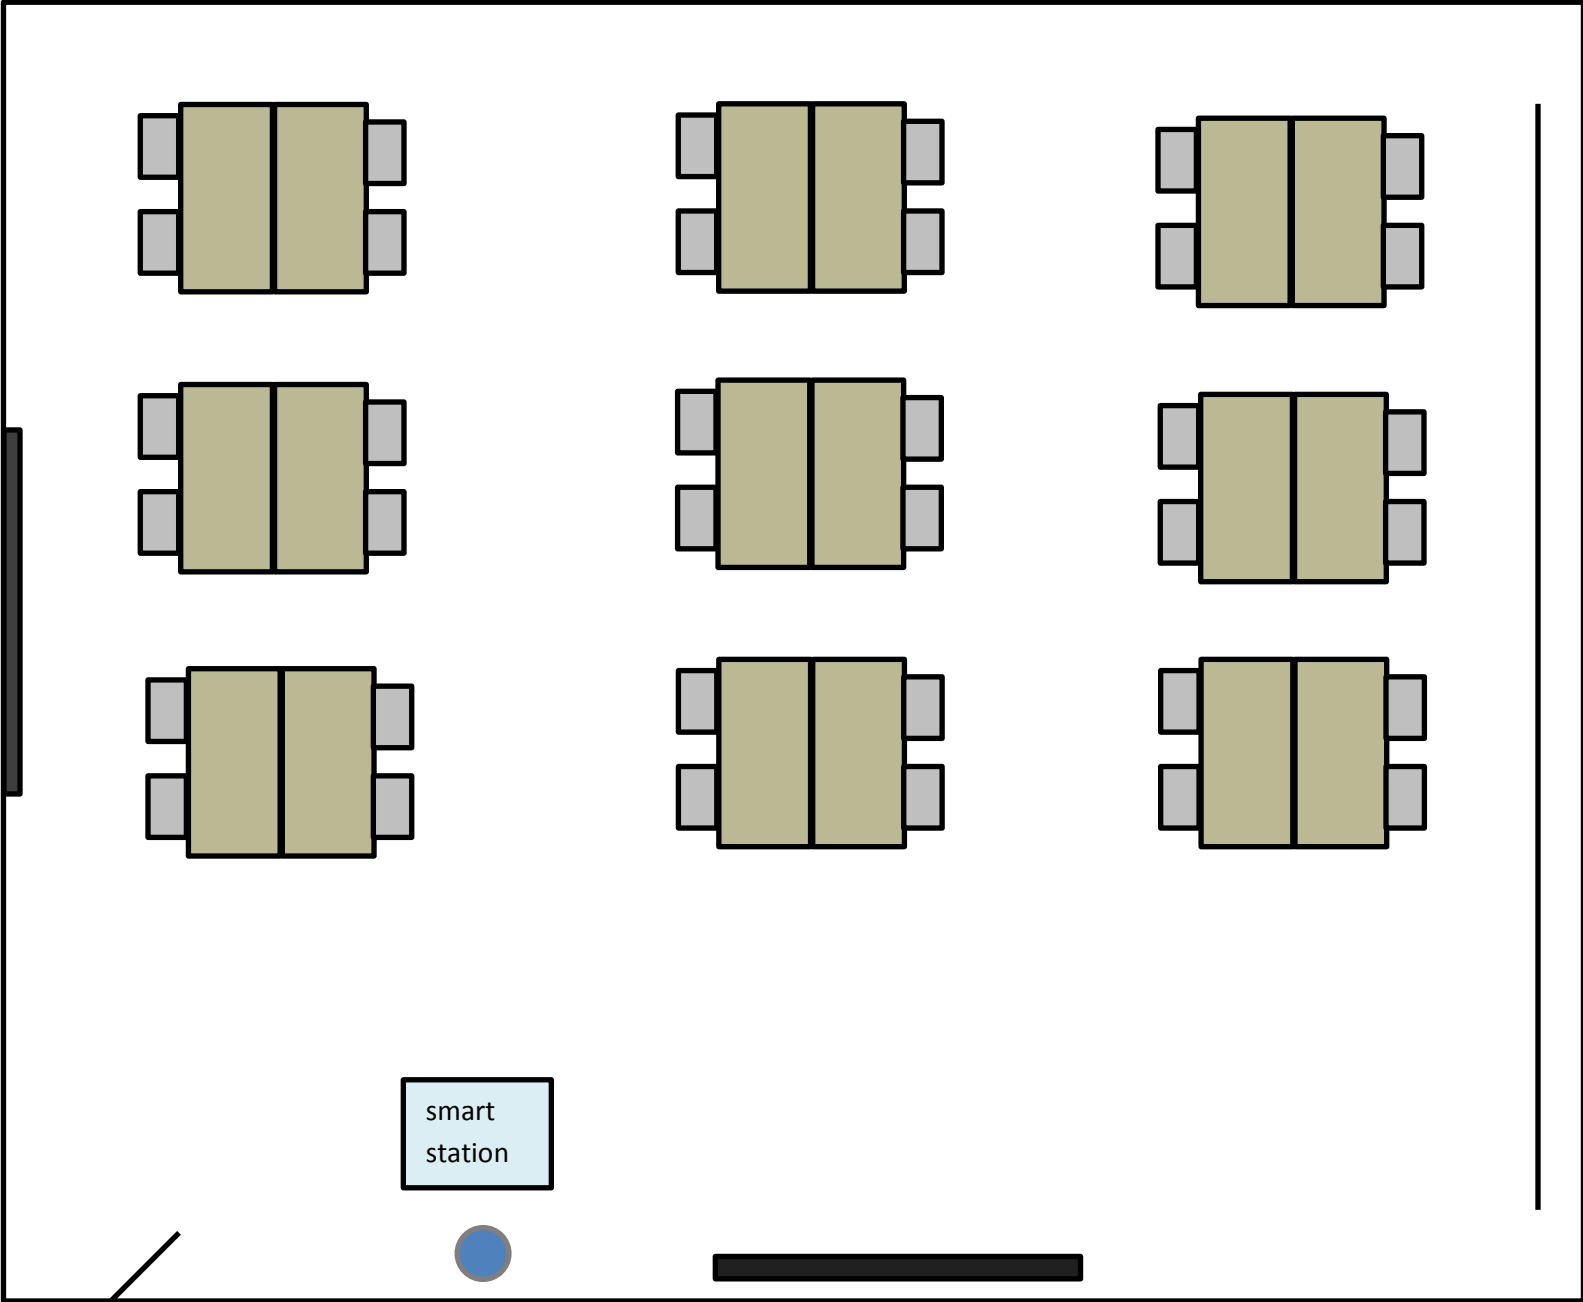

# ARTS 206B

Front

Capacity: 36  
Last Updated: 6/30/2016

-  Tables: 18
-  1 Office Chair
-  Chairs: 36