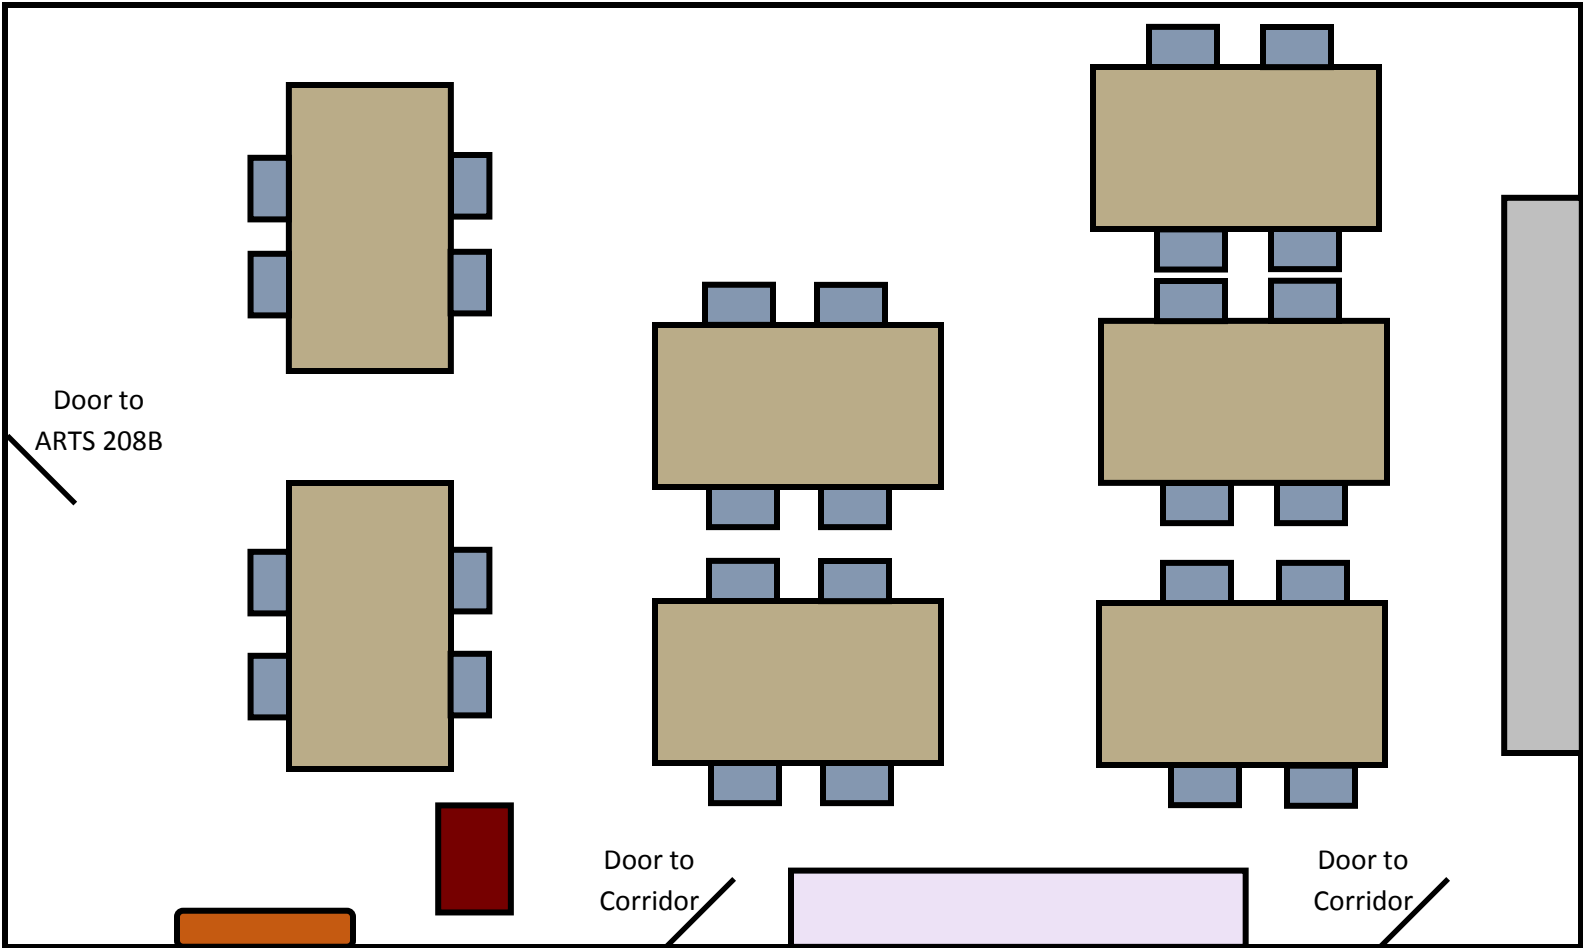

ARTS 208

7 tables

28 chairs (plastic)

FRONT

Capacity: 28

1 TV

Sink and counter

Last Updated: (date goes here)

1 podium

Cabinets