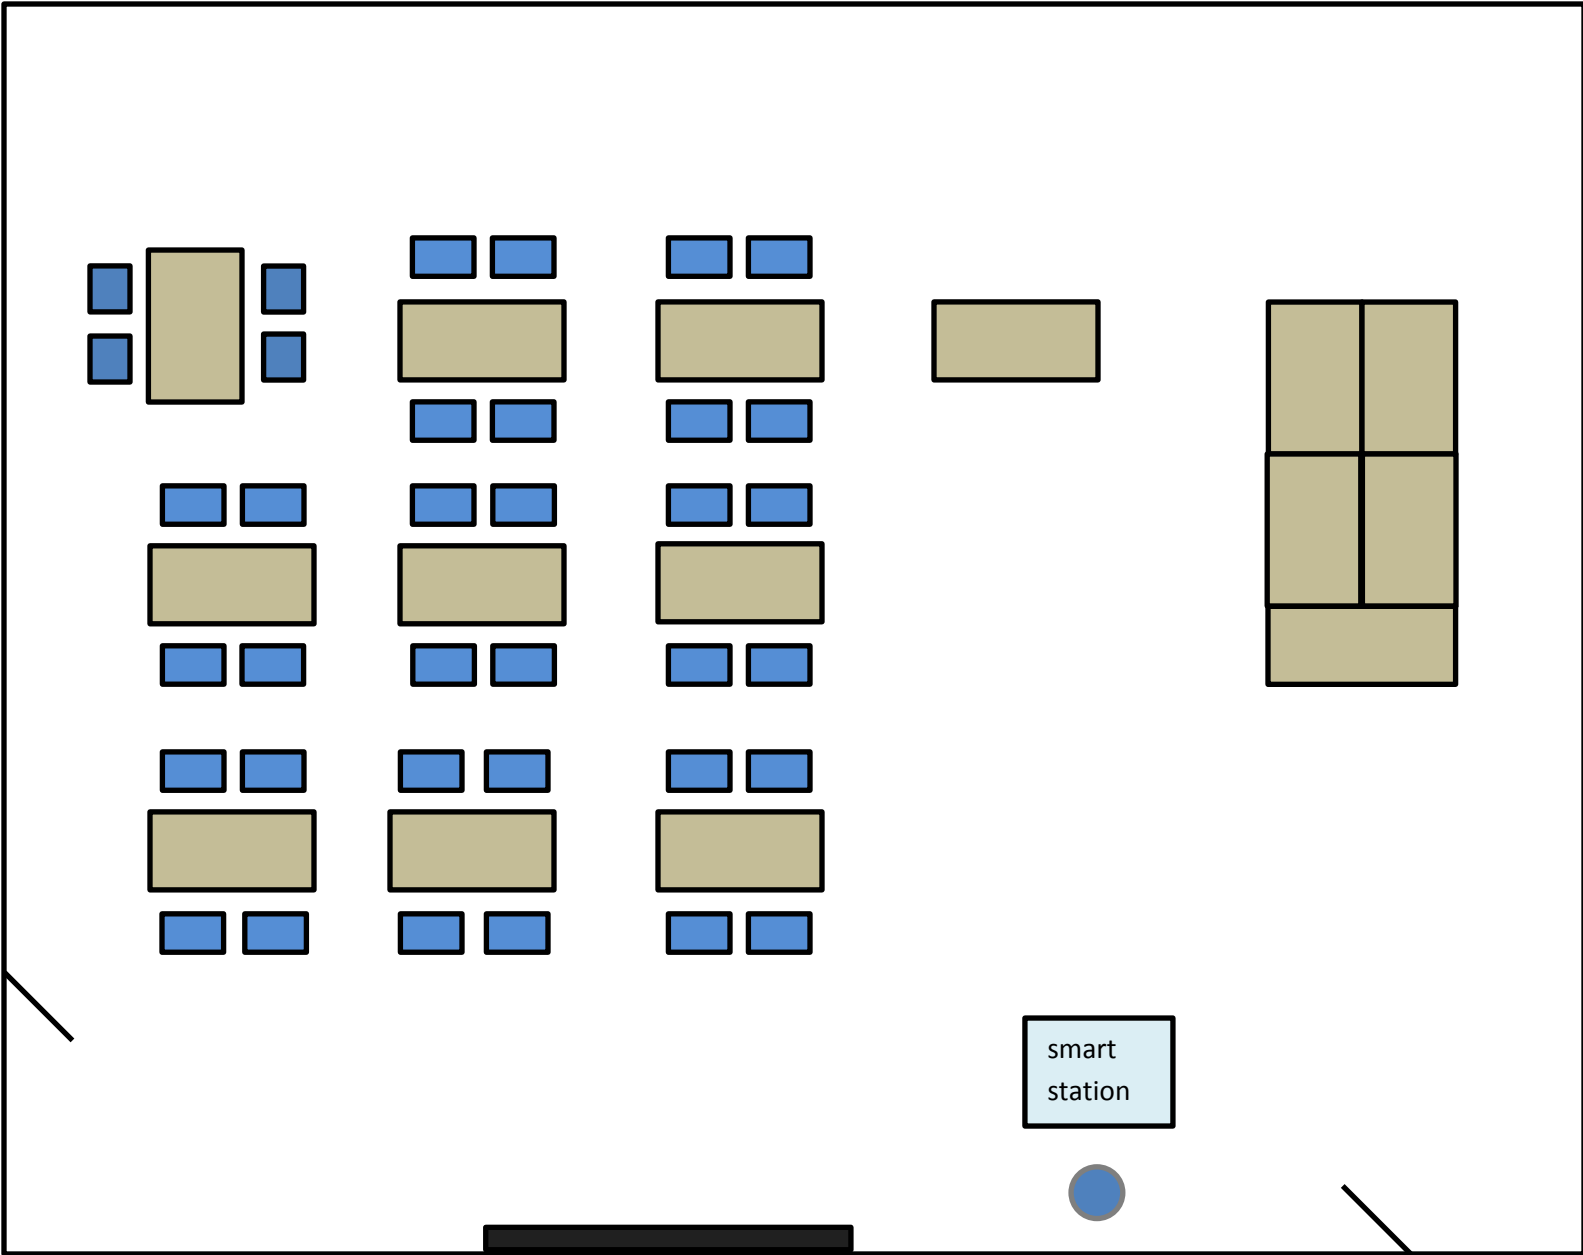

ARTS 209

FRONT

Capacity: 36
Last Updated: 6/30/16

 Chairs: 36
 Tables: 15