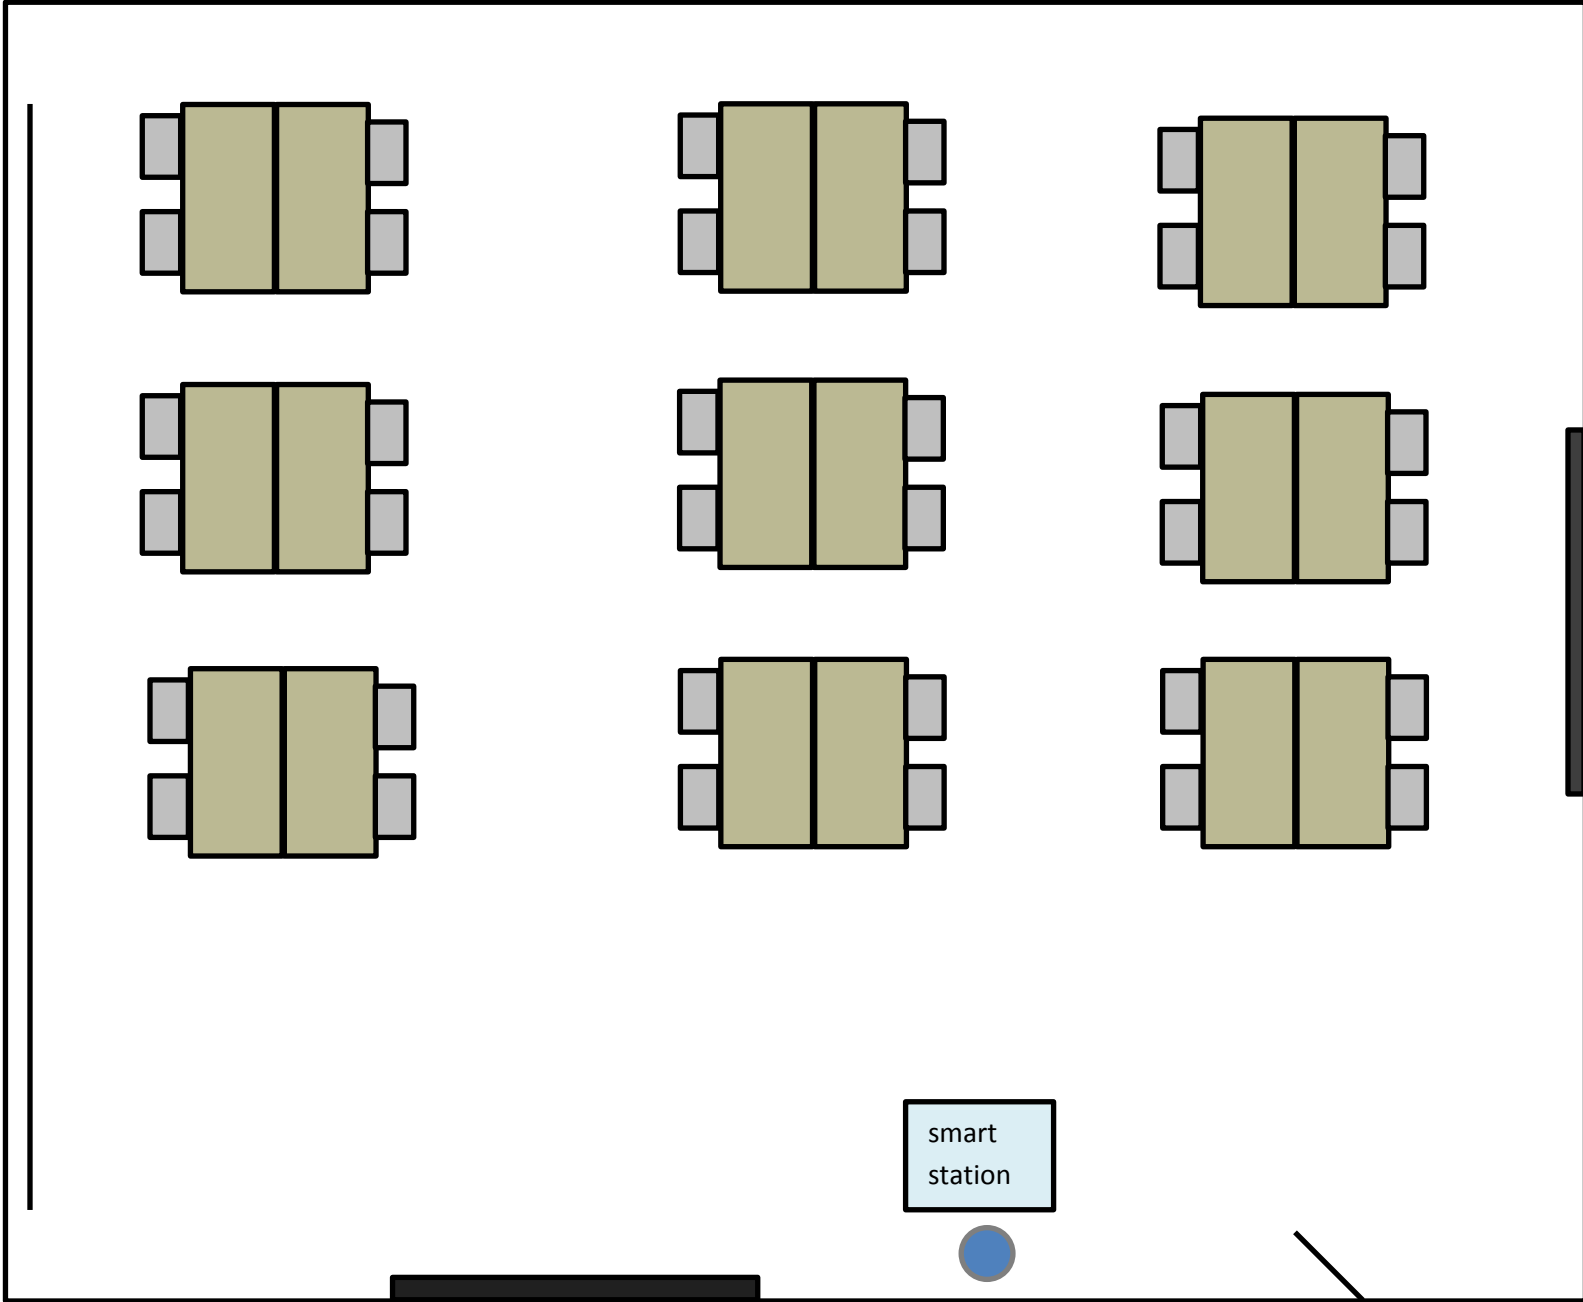

ARTS 306A

Front

Capacity: 36

Last Updated: 6/30/2016

Tables: 18

1 Office Chair

Chairs: 36