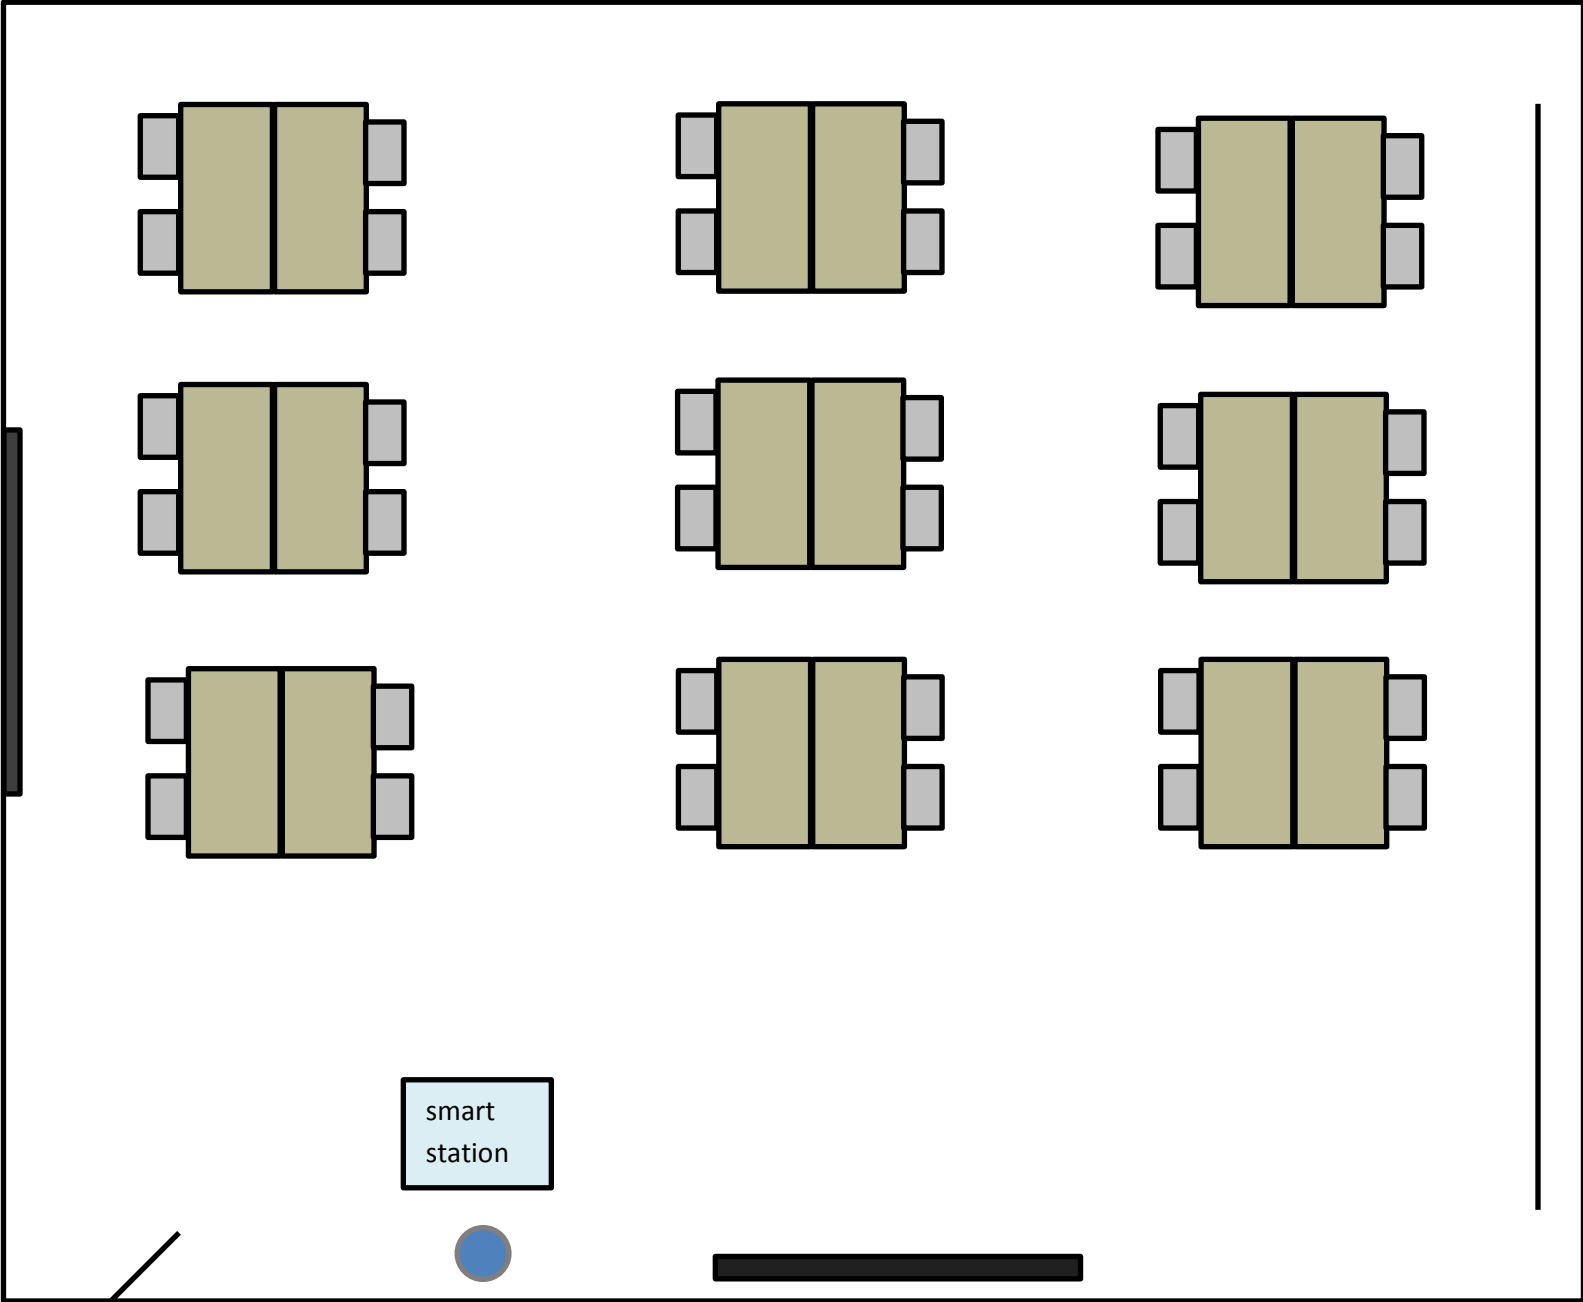

# ARTS 306B

Front

Capacity: 36  
Last Updated: 6/30/2016

-  Tables: 18
-  1 Office Chair
-  Chairs: 36