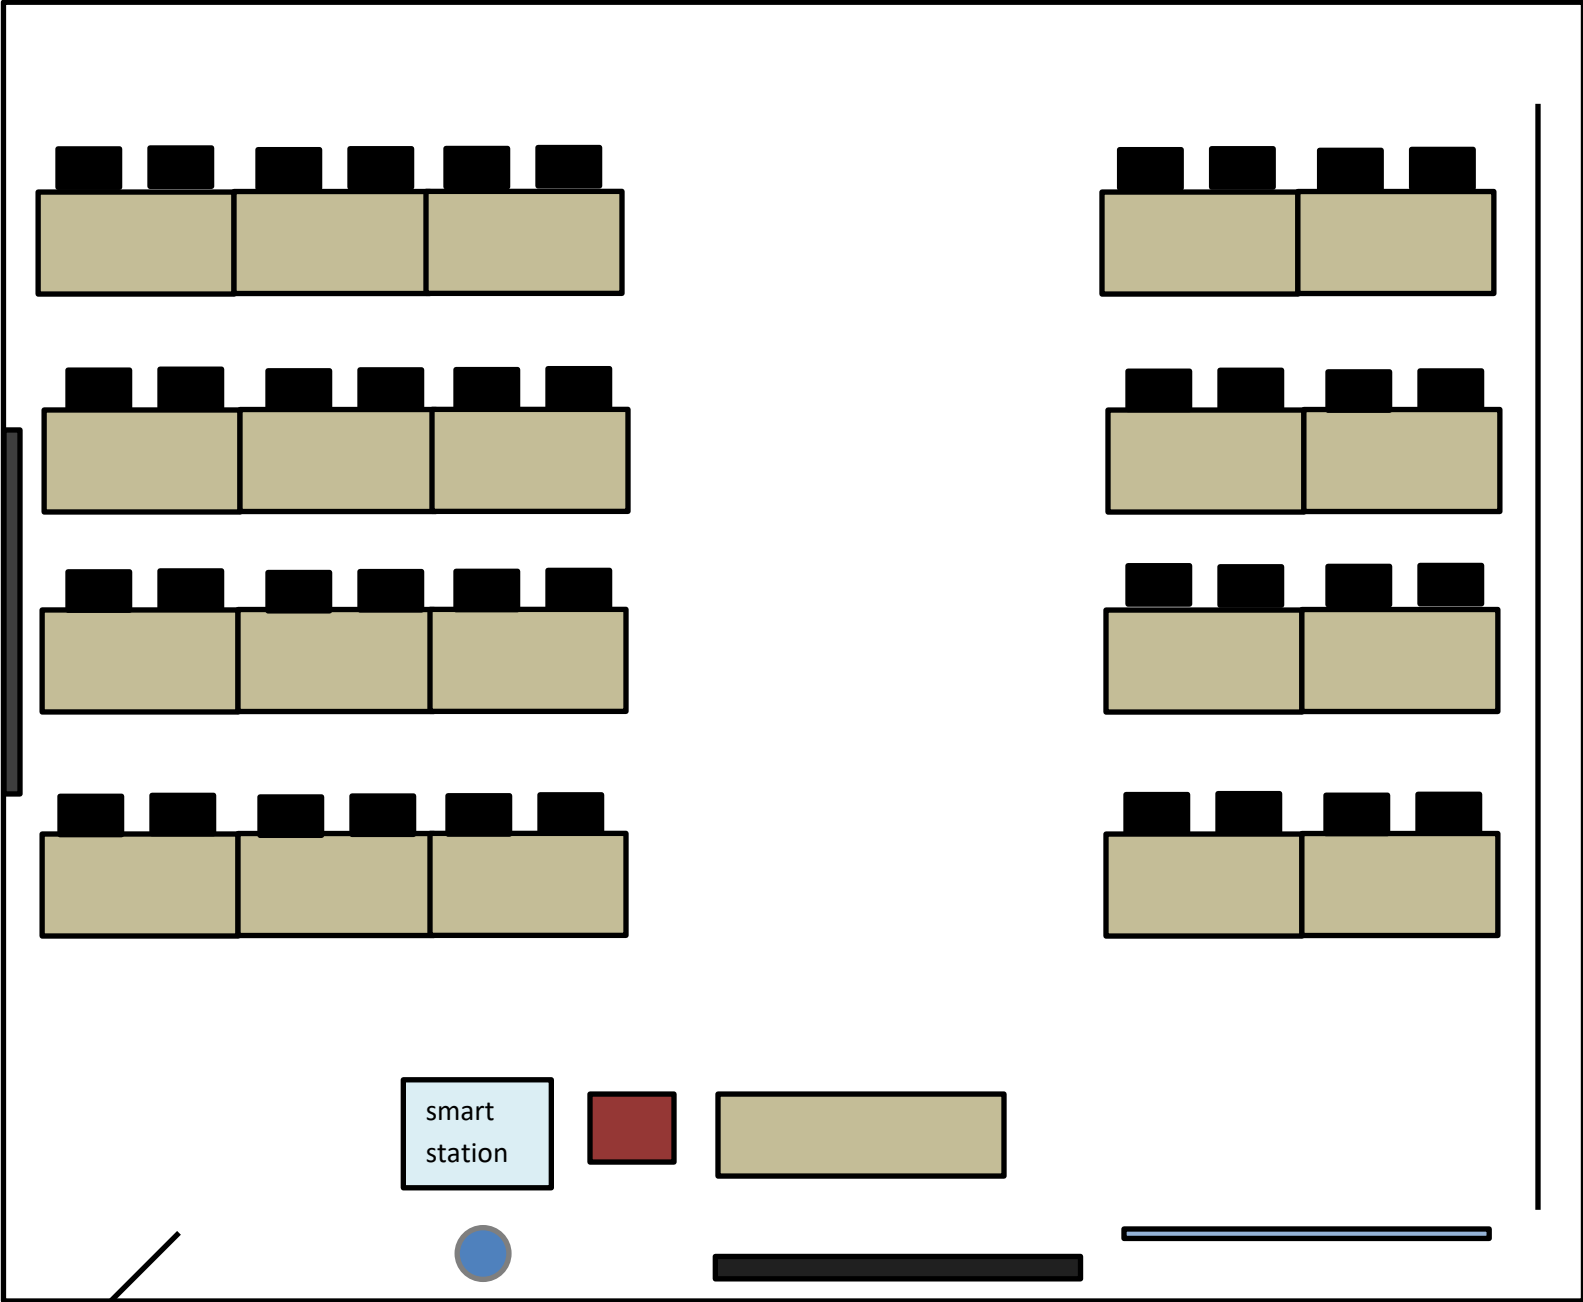

ARTS 309

Front

Capacity: 40
Last Updated: 3/22/2018

-  Tables: 20
(32 Computers)
-  1 Office Chair
-  Chairs: 40