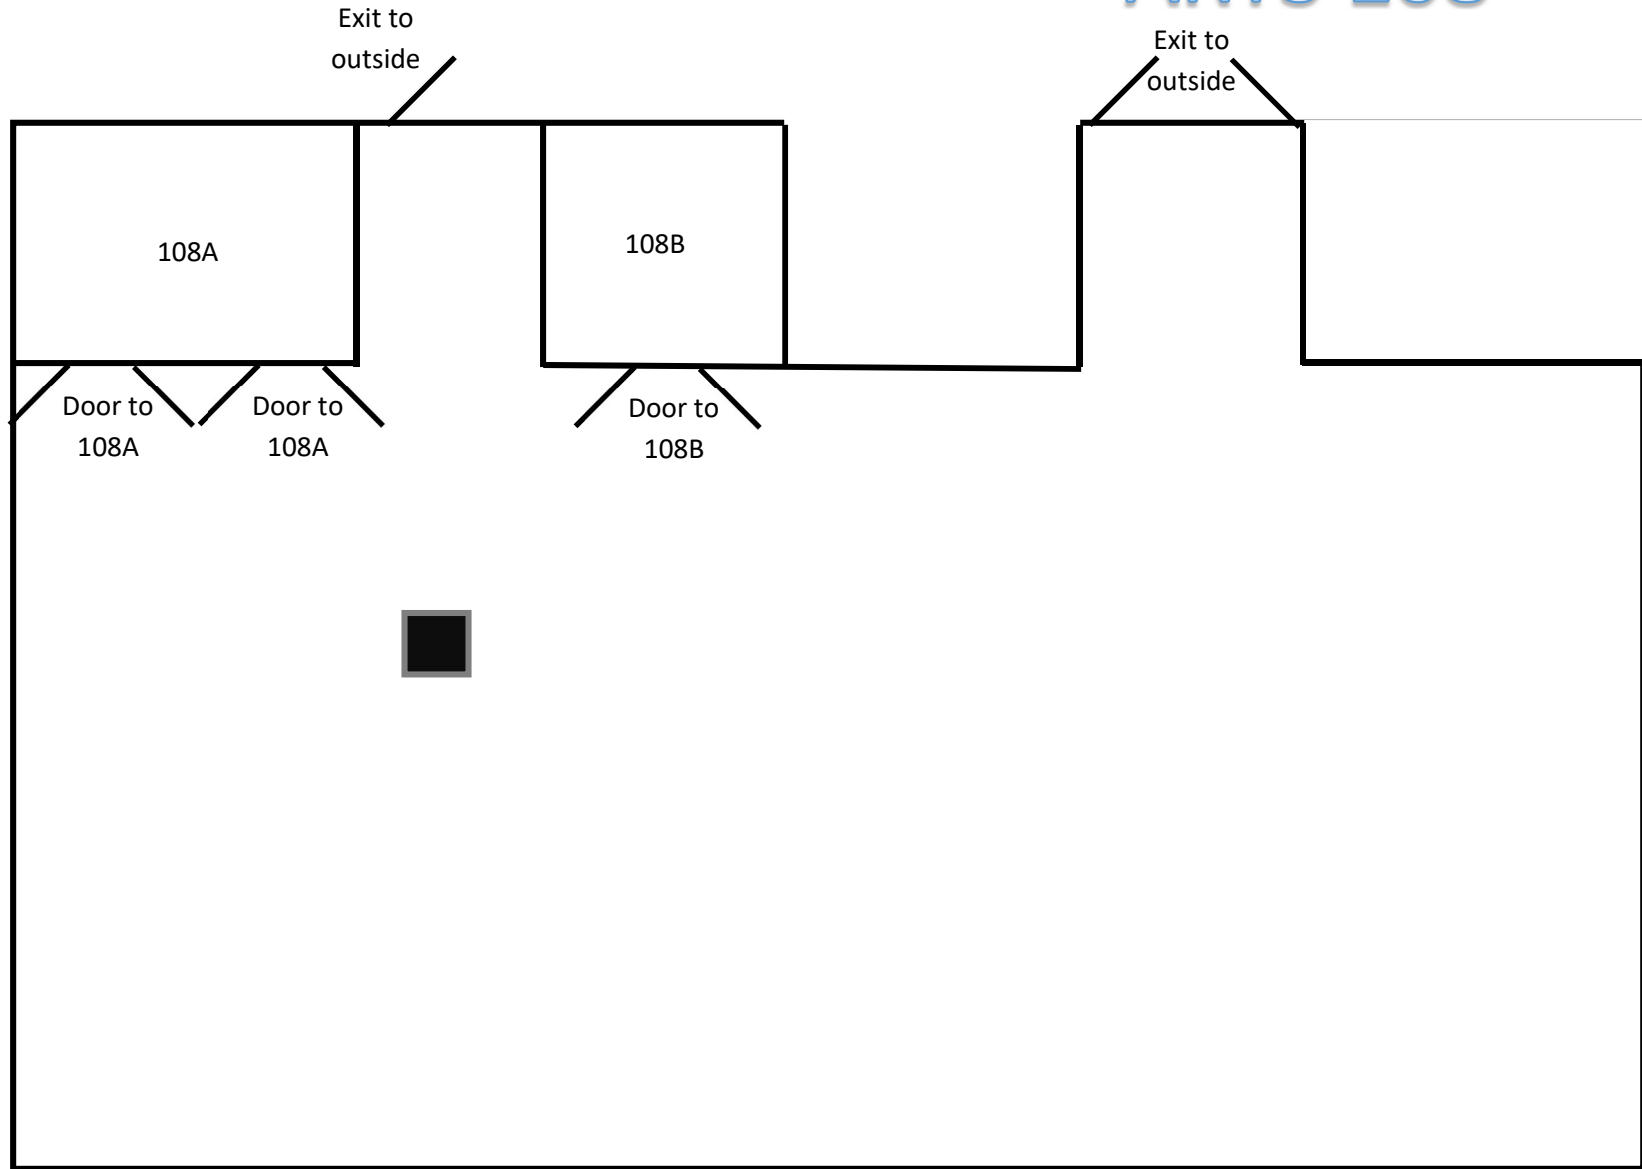

ARTS 108

1 ceiling projector

FRONT

Last Updated: 07/05/2021

Capacity: ?