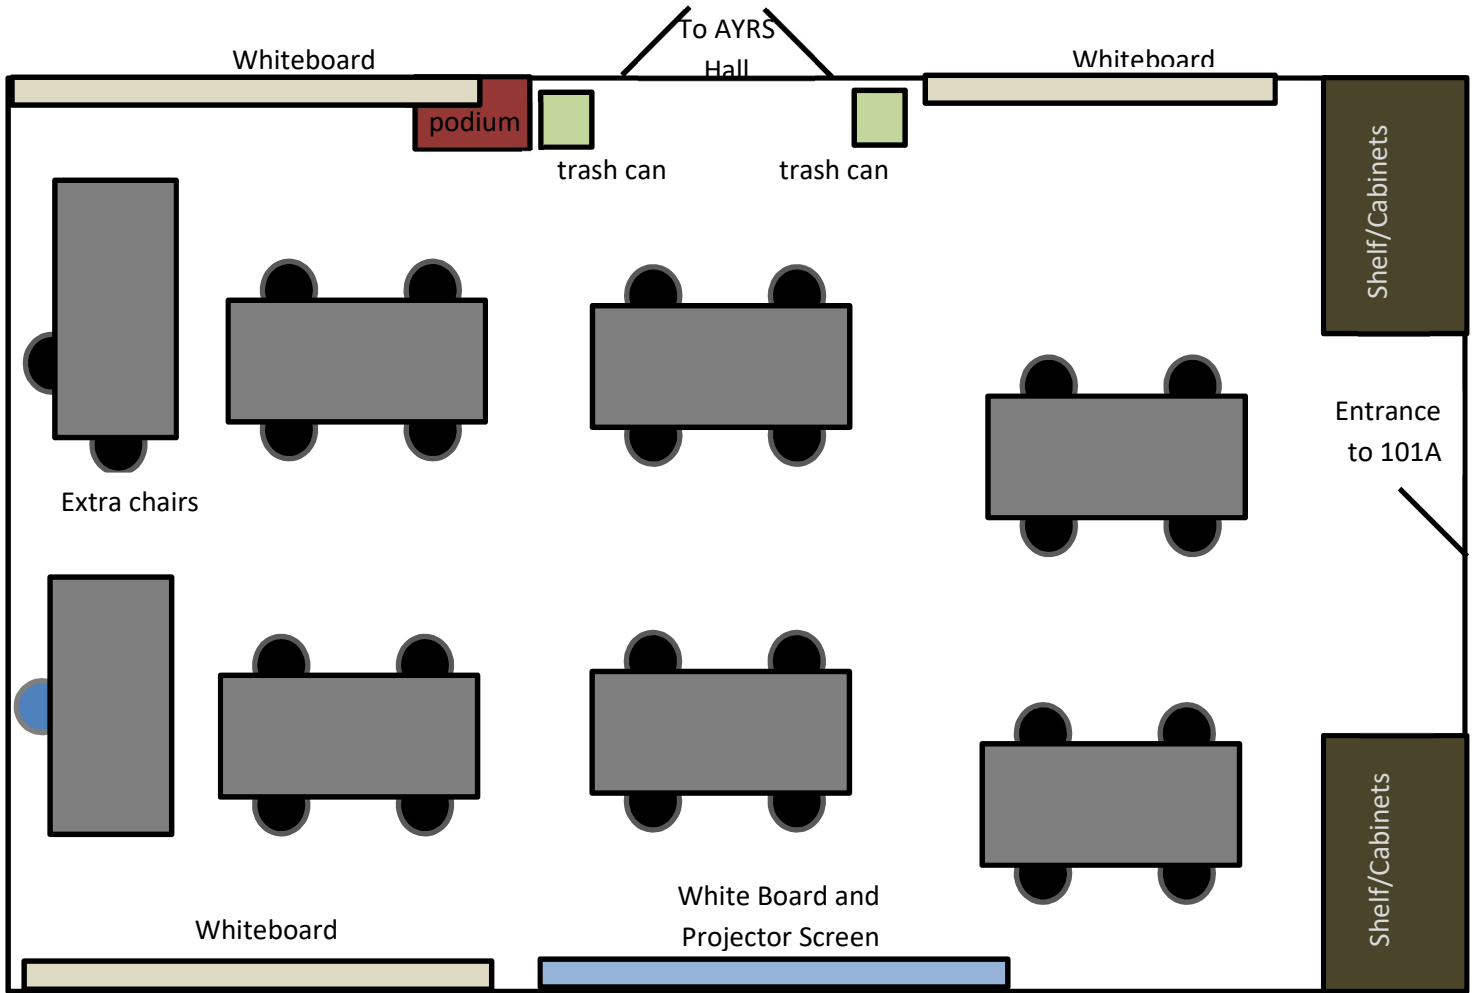

AYRS 101

FRONT

Last Updated: 1/26/2017

24 Stools (Plastic, Black)

7 tables

Capacity: 24