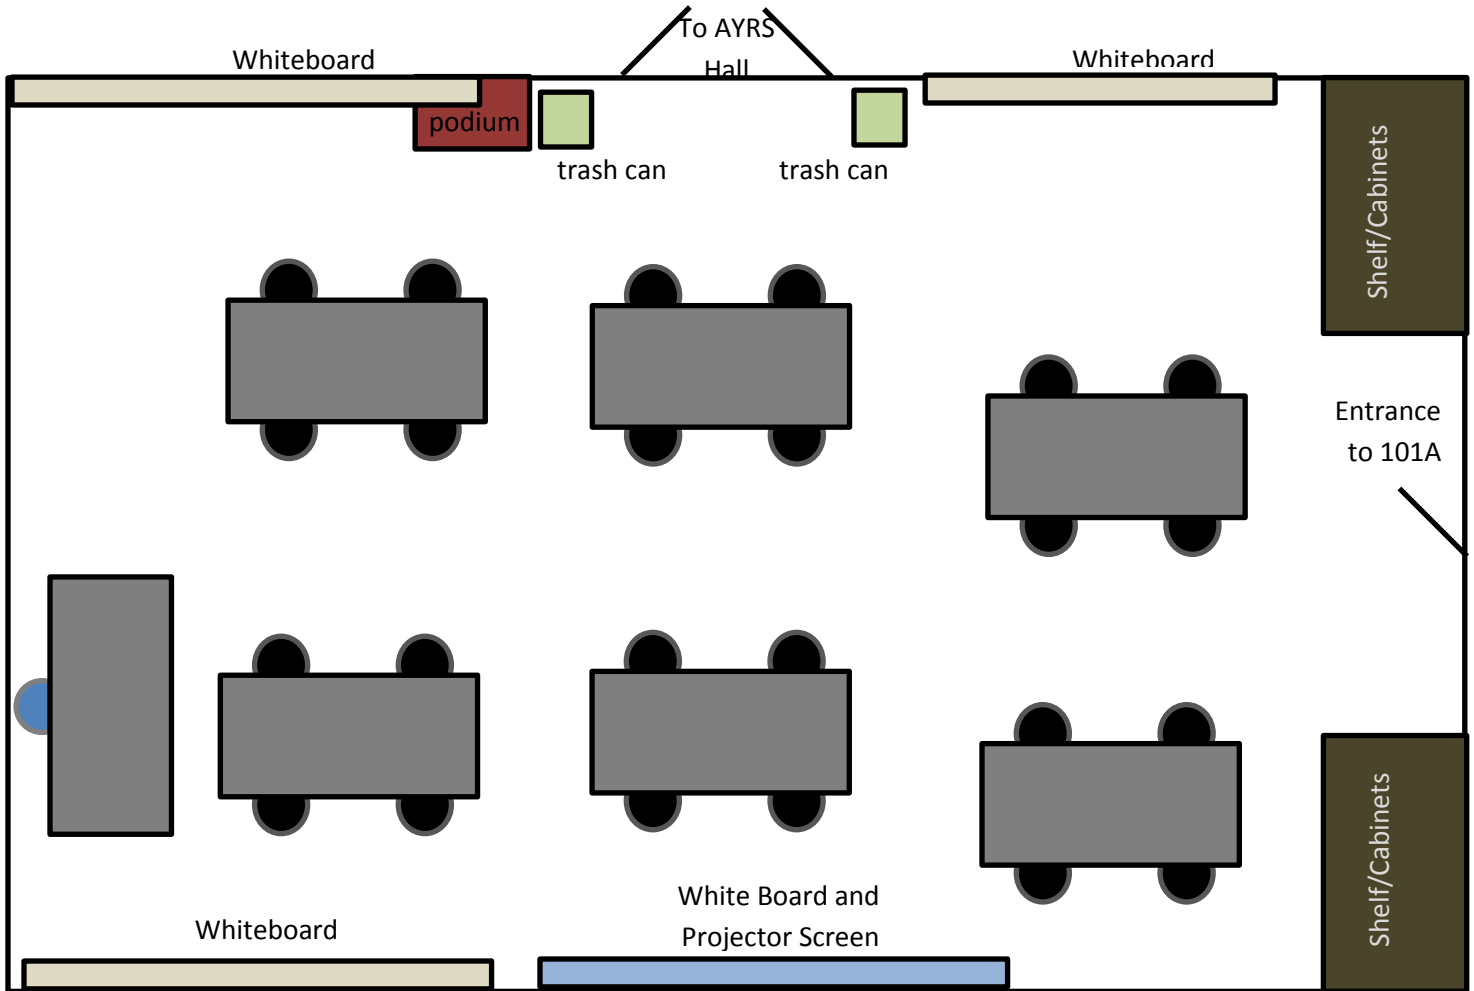

# AYRS 101

FRONT

Last Updated: 1/26/2017

24 Stools (Plastic, Black)

7 tables

Capacity: 24