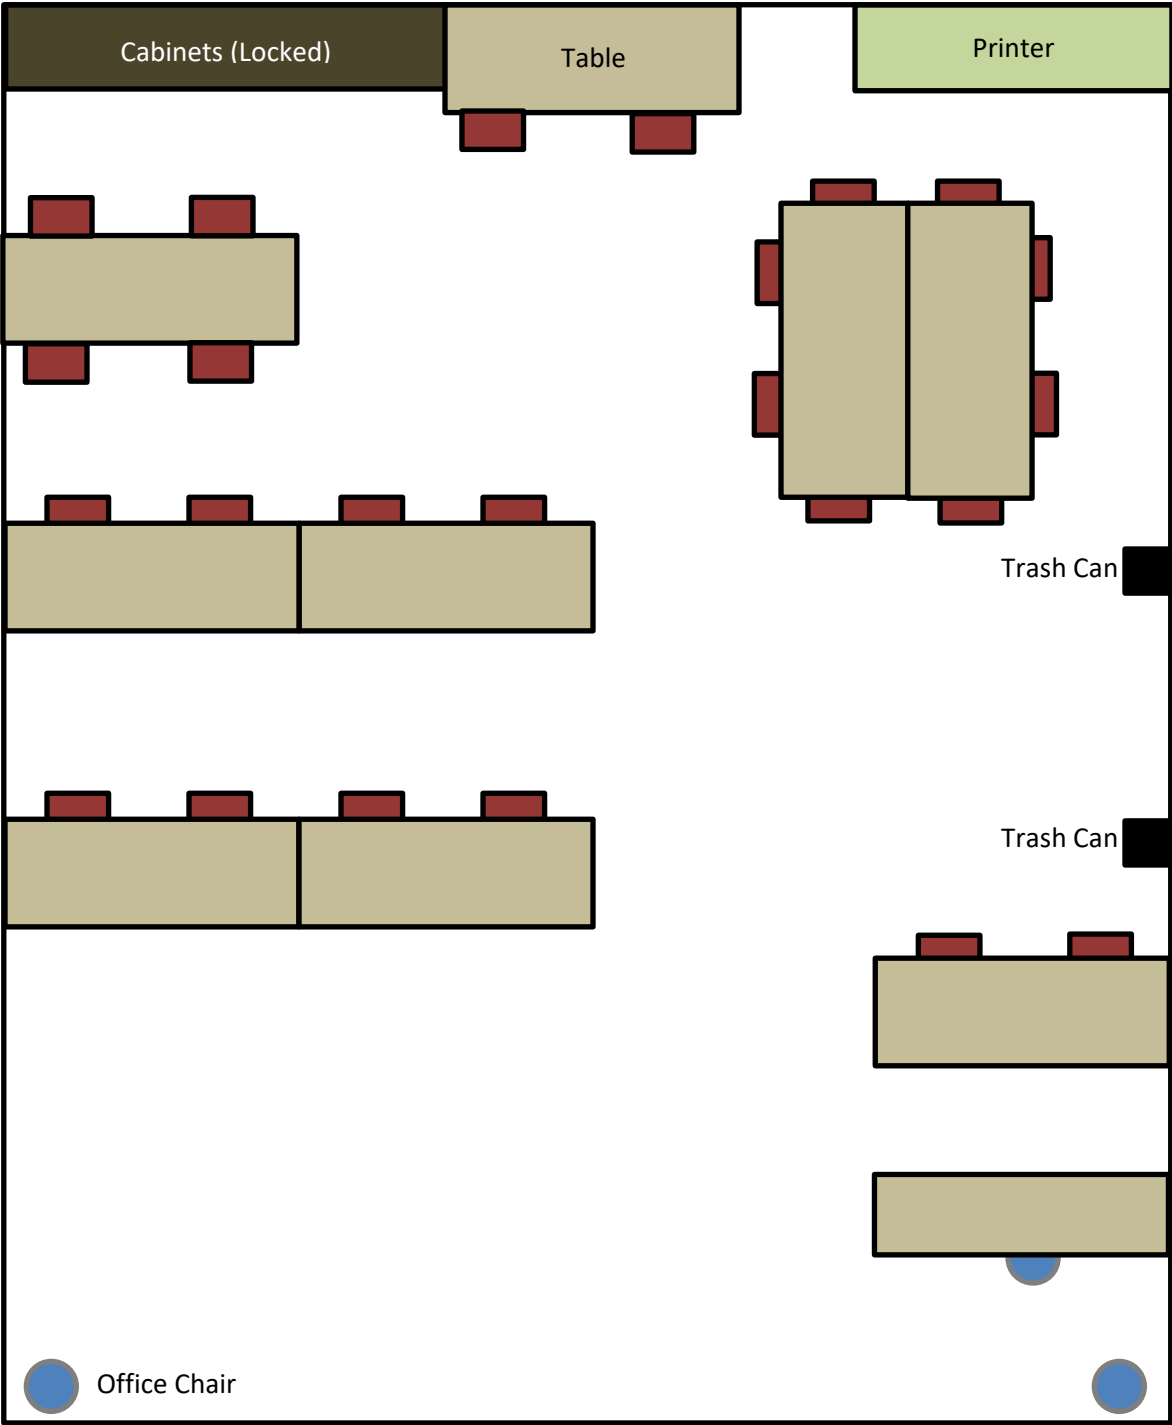

AYRS 103

Last Updated: 03/22/2018

 22 Stools

FRONT

Capacity: 25

 3 Office chairs – instructor/guest seats