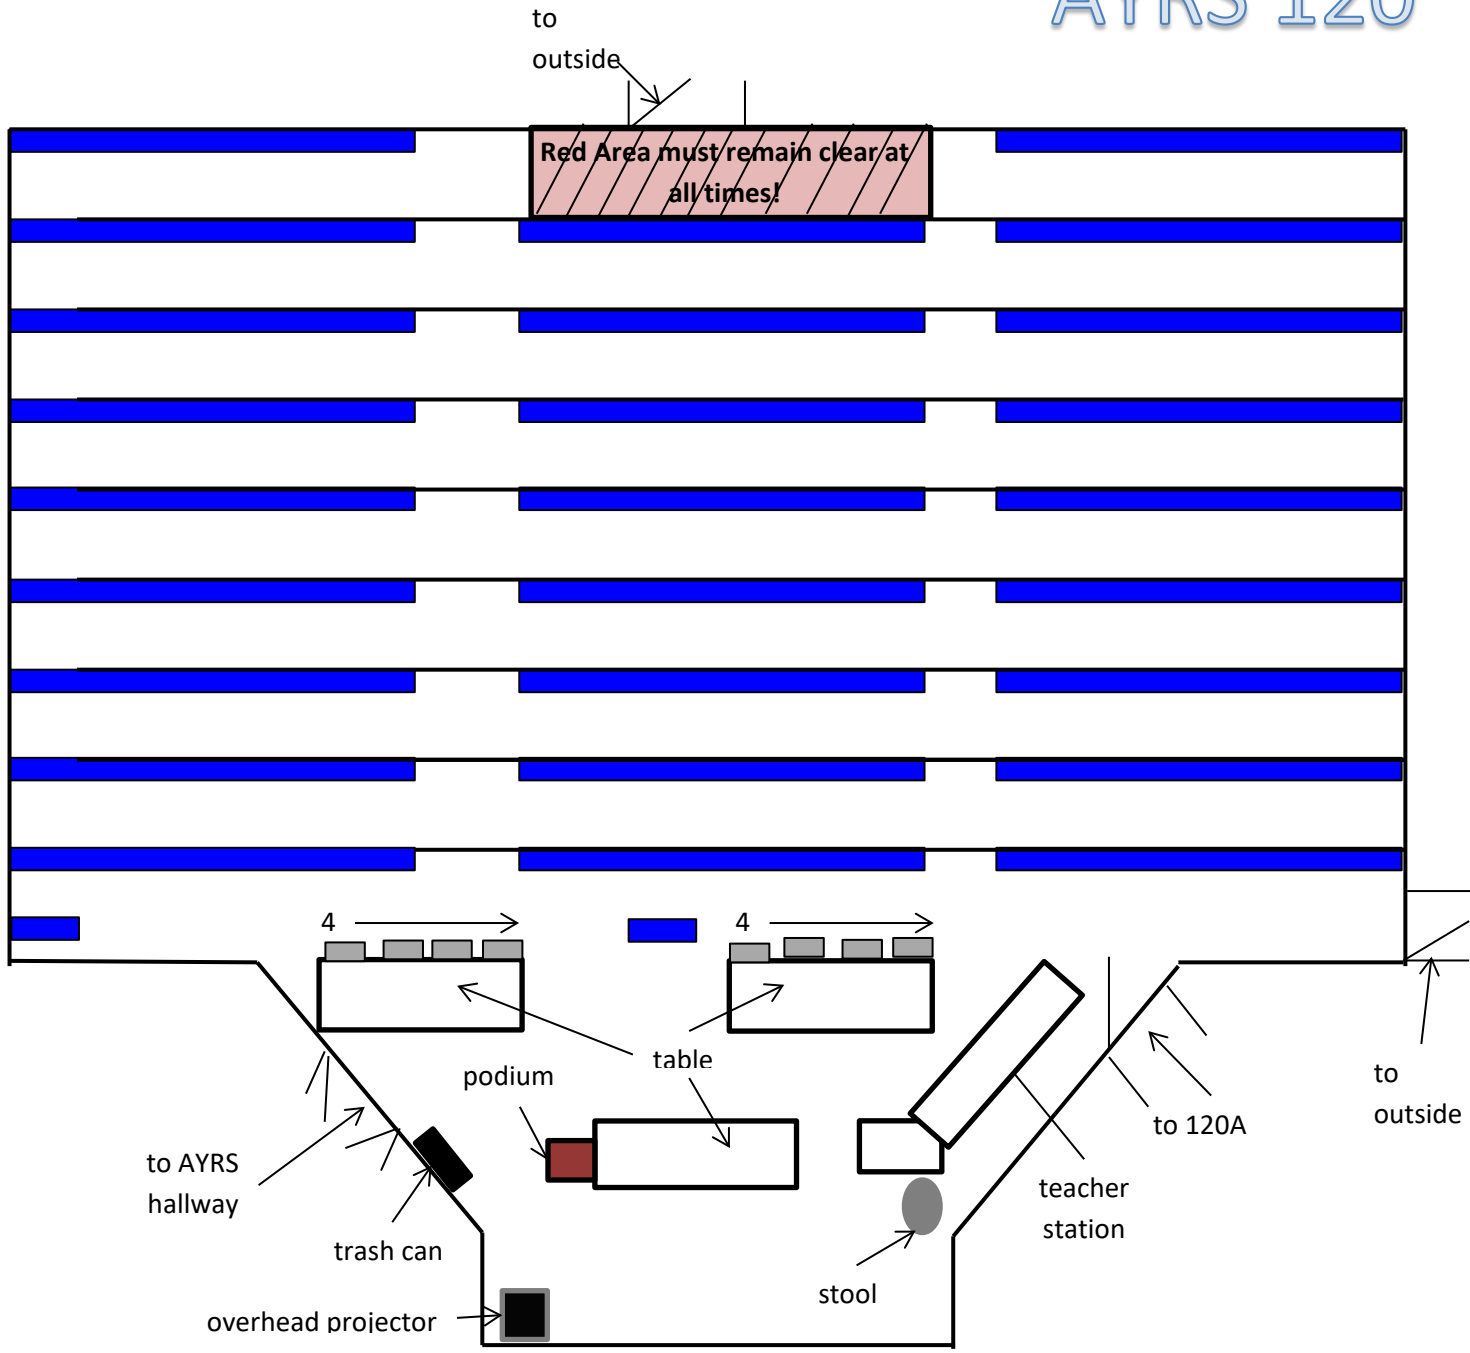

AYRS 120

FRONT

Last Updated: 03/15/2018

 158 fixed tiered seating- blue

 8 ACR chairs

Capacity: 166