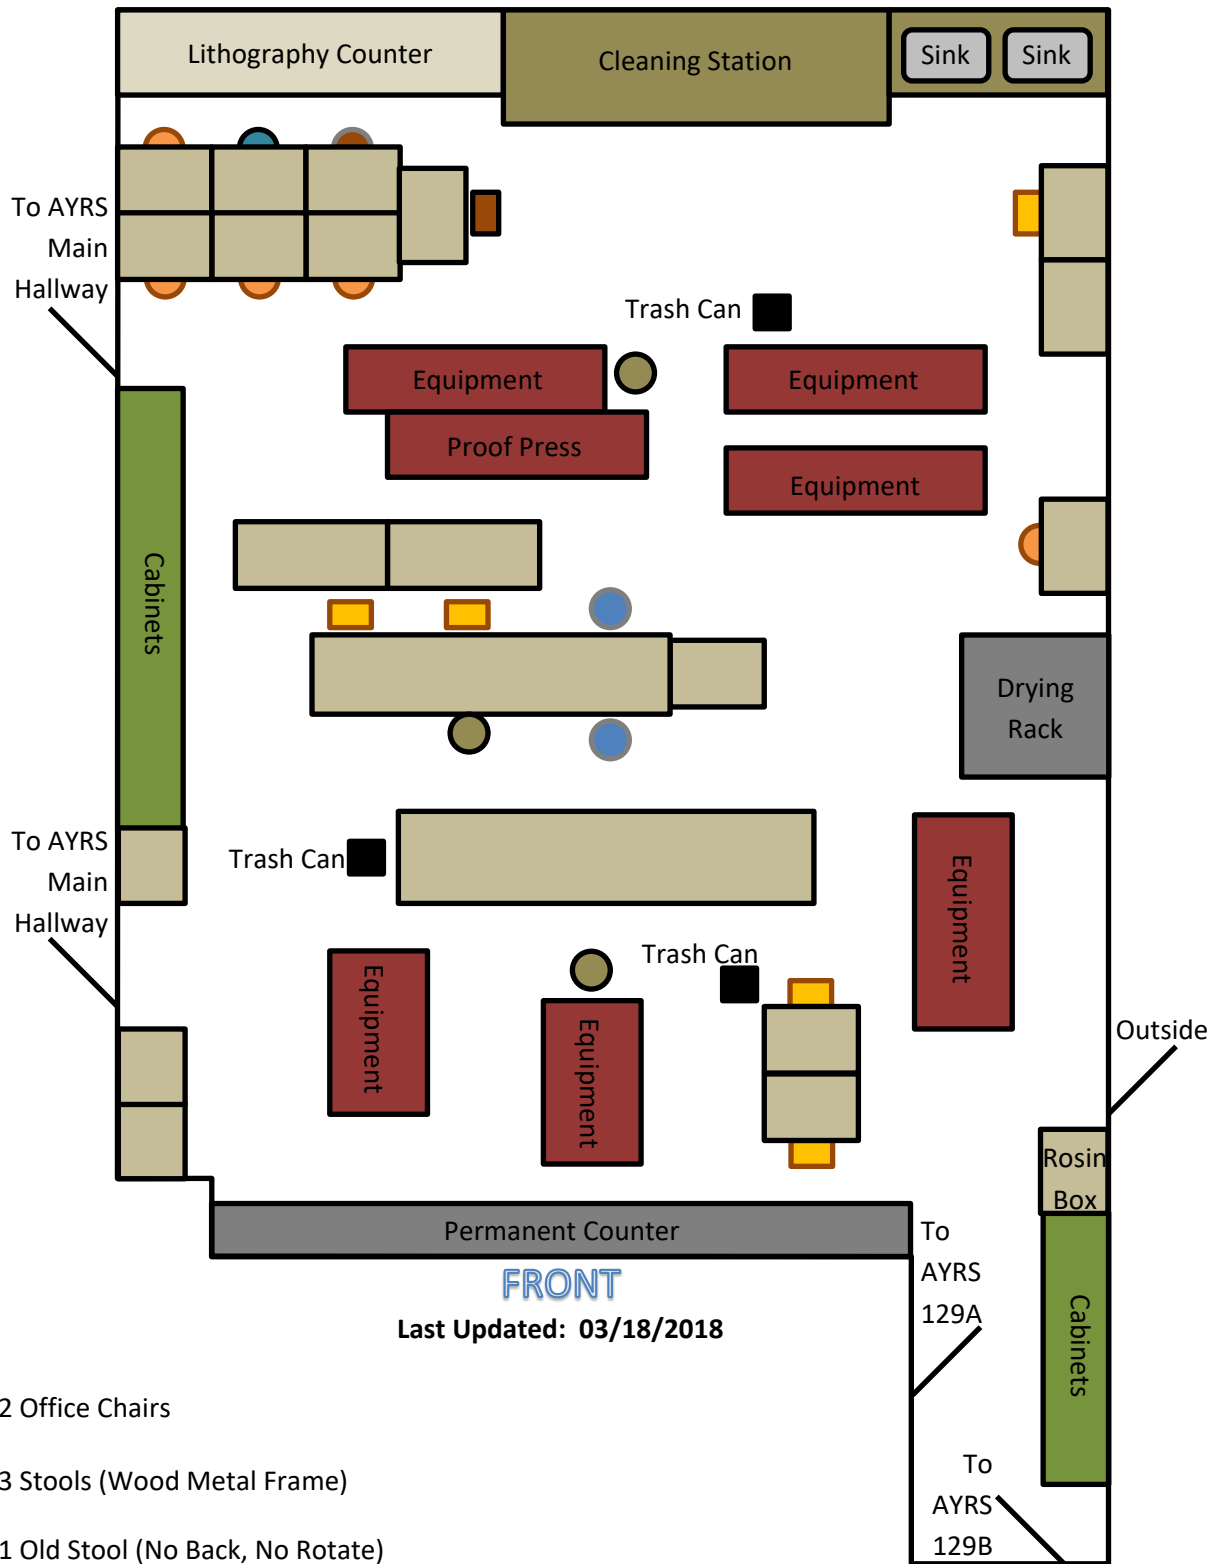

AYRS 129

- 2 Office Chairs
- 3 Stools (Wood Metal Frame)
- 1 Old Stool (No Back, No Rotate)
- 1 Stool (Cushion, Metal)
- 5 Old Stools (Wood, Metal)
- 1 Chair (Wood)
- 5 Chairs (Cushion, Wood)

Capacity: 18

FRONT
Last Updated: 03/18/2018