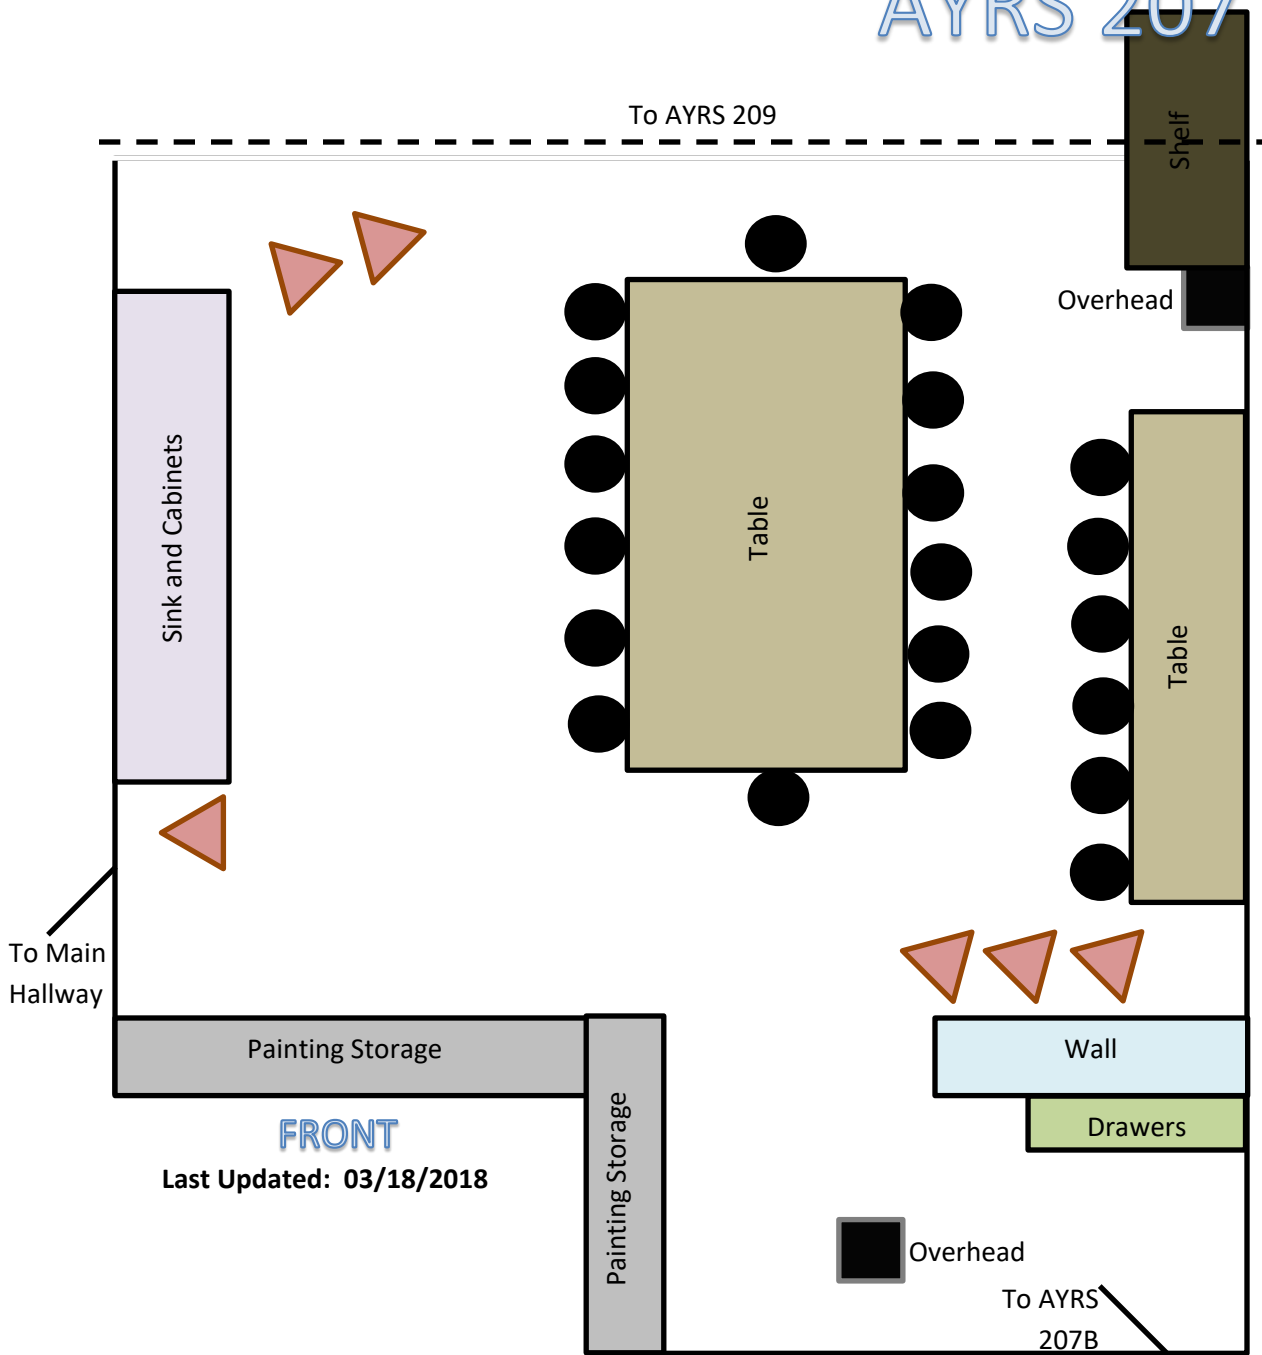

AYRS 207

6 Easels

20 Black Plastic Swivel Chairs

Capacity: 20