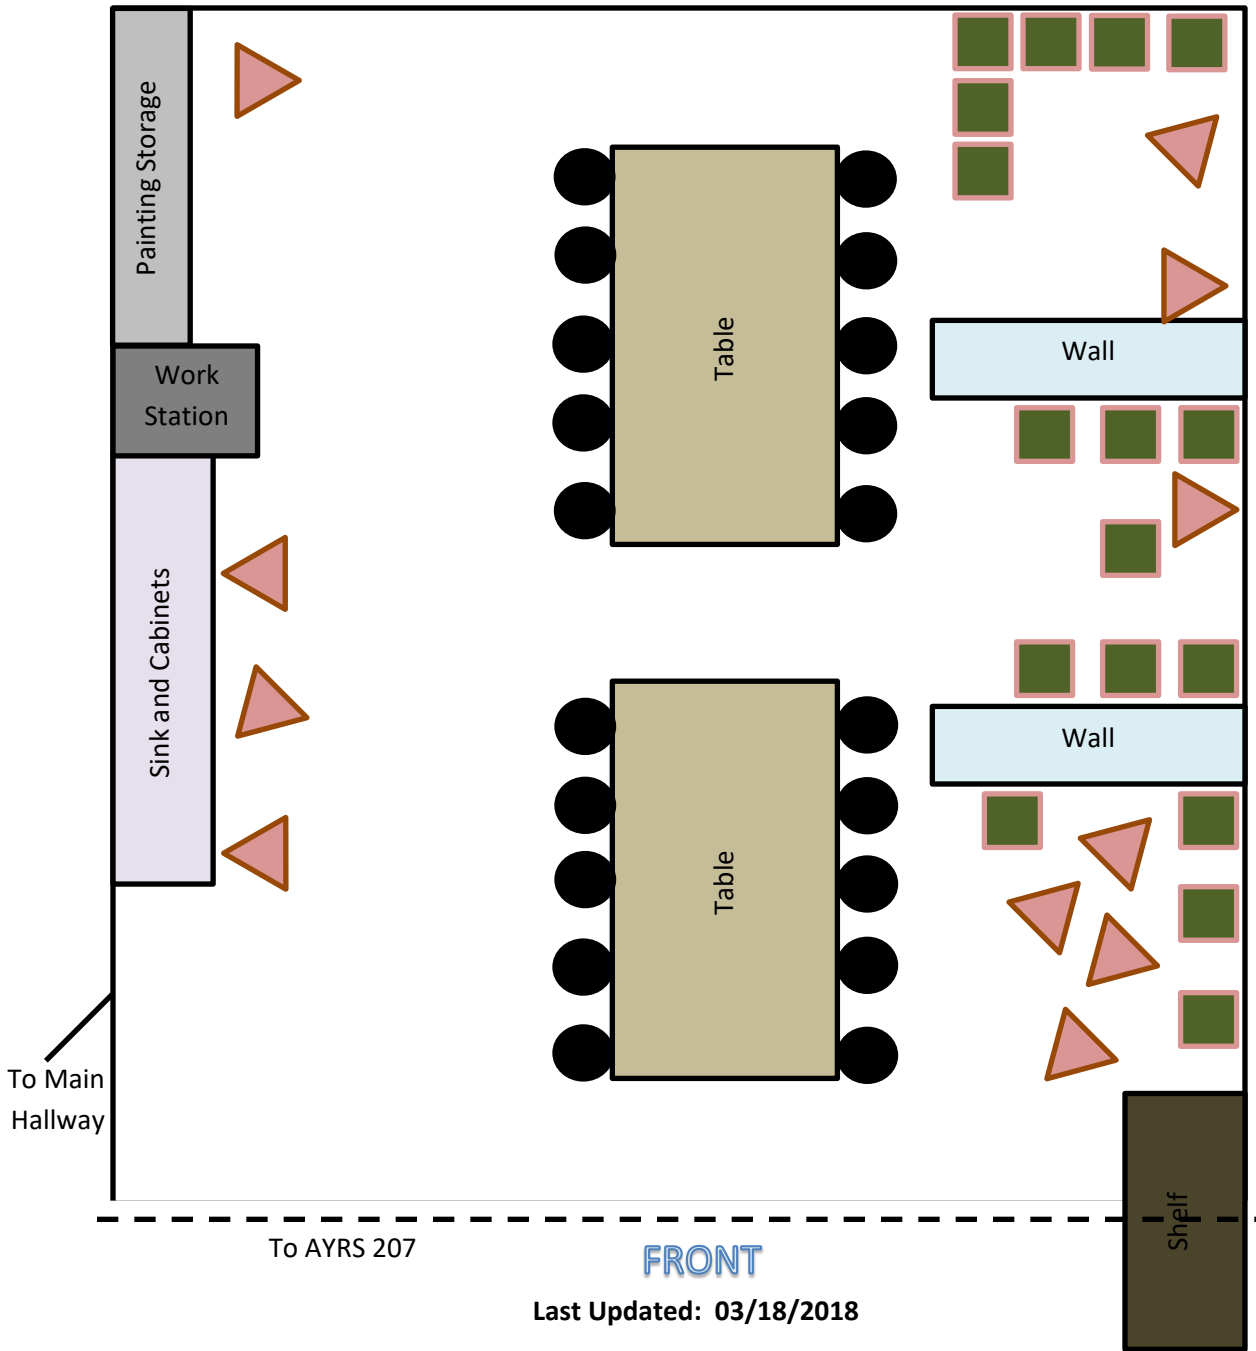

AYRS 209

Last Updated: 03/18/2018

-  20 New Black Plastic Chairs
-  11 Easels
-  17 Painting Tables/Carts

Capacity: 20