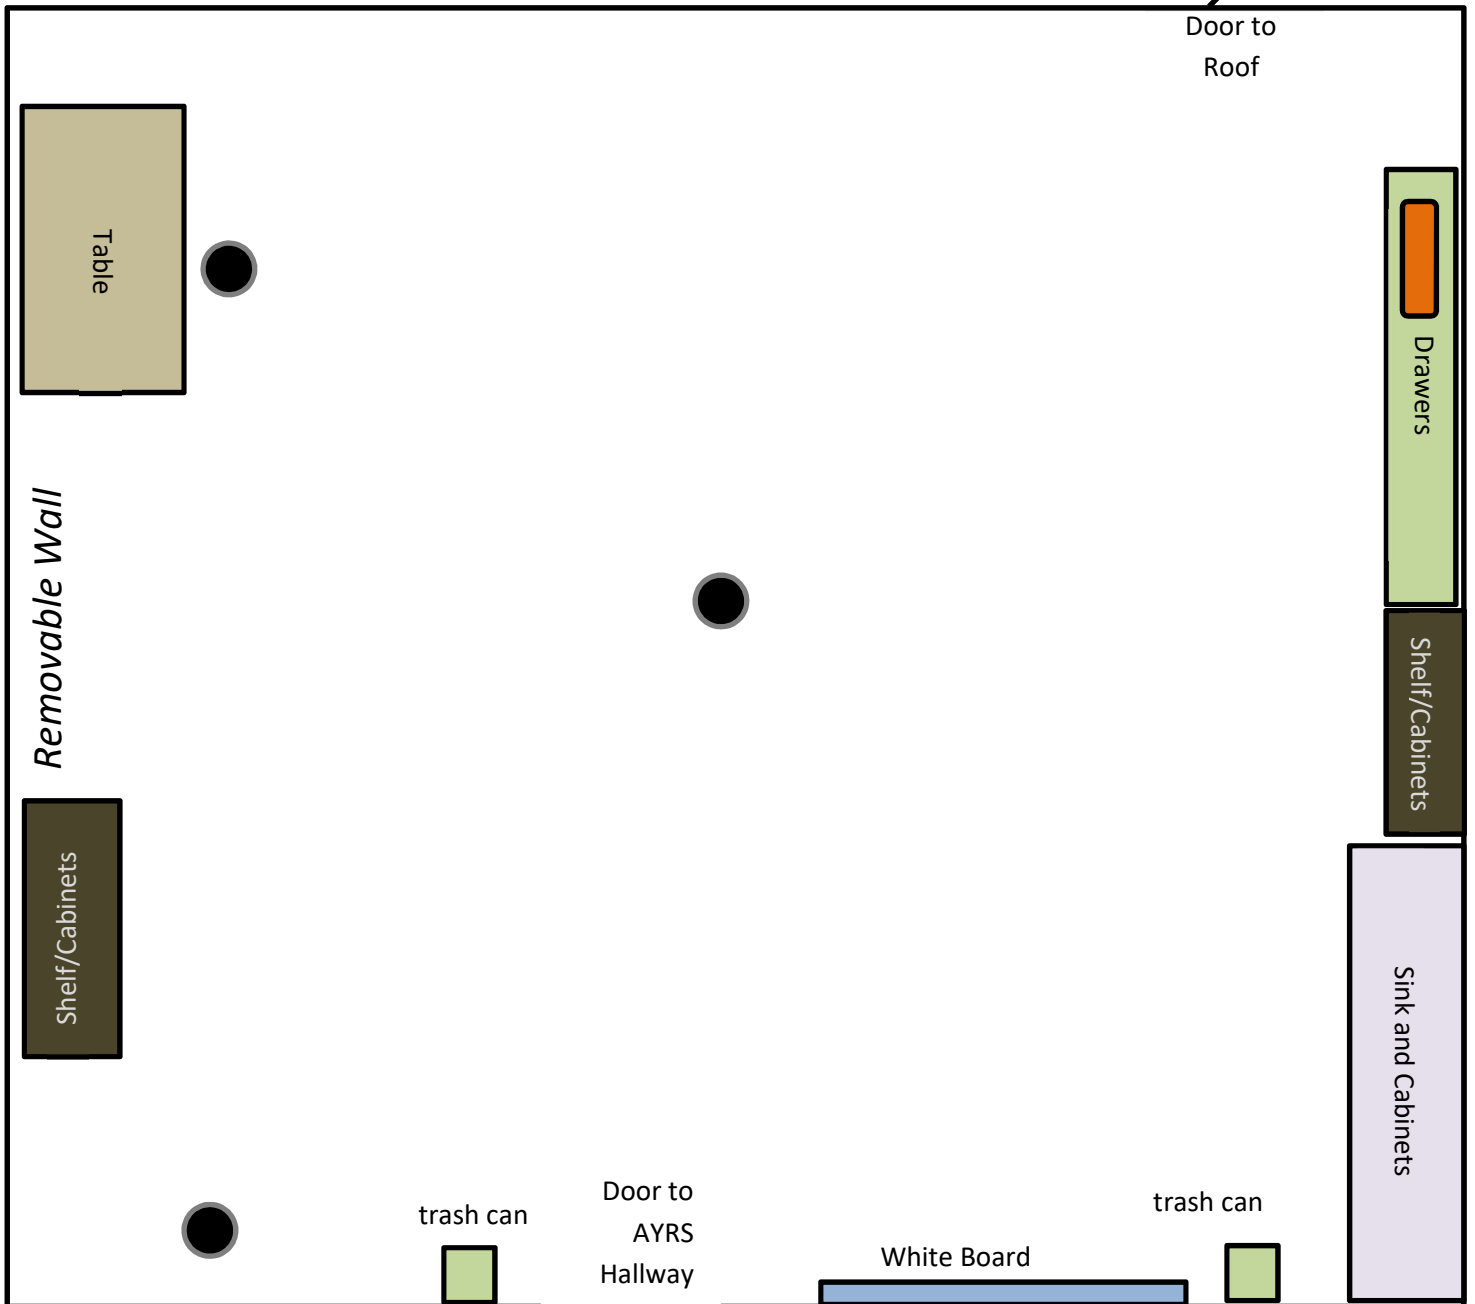

AYRS 211

FRONT

Last Updated: 06/30/2020

Capacity: 25

3 - New Stools (Plastic, Black)