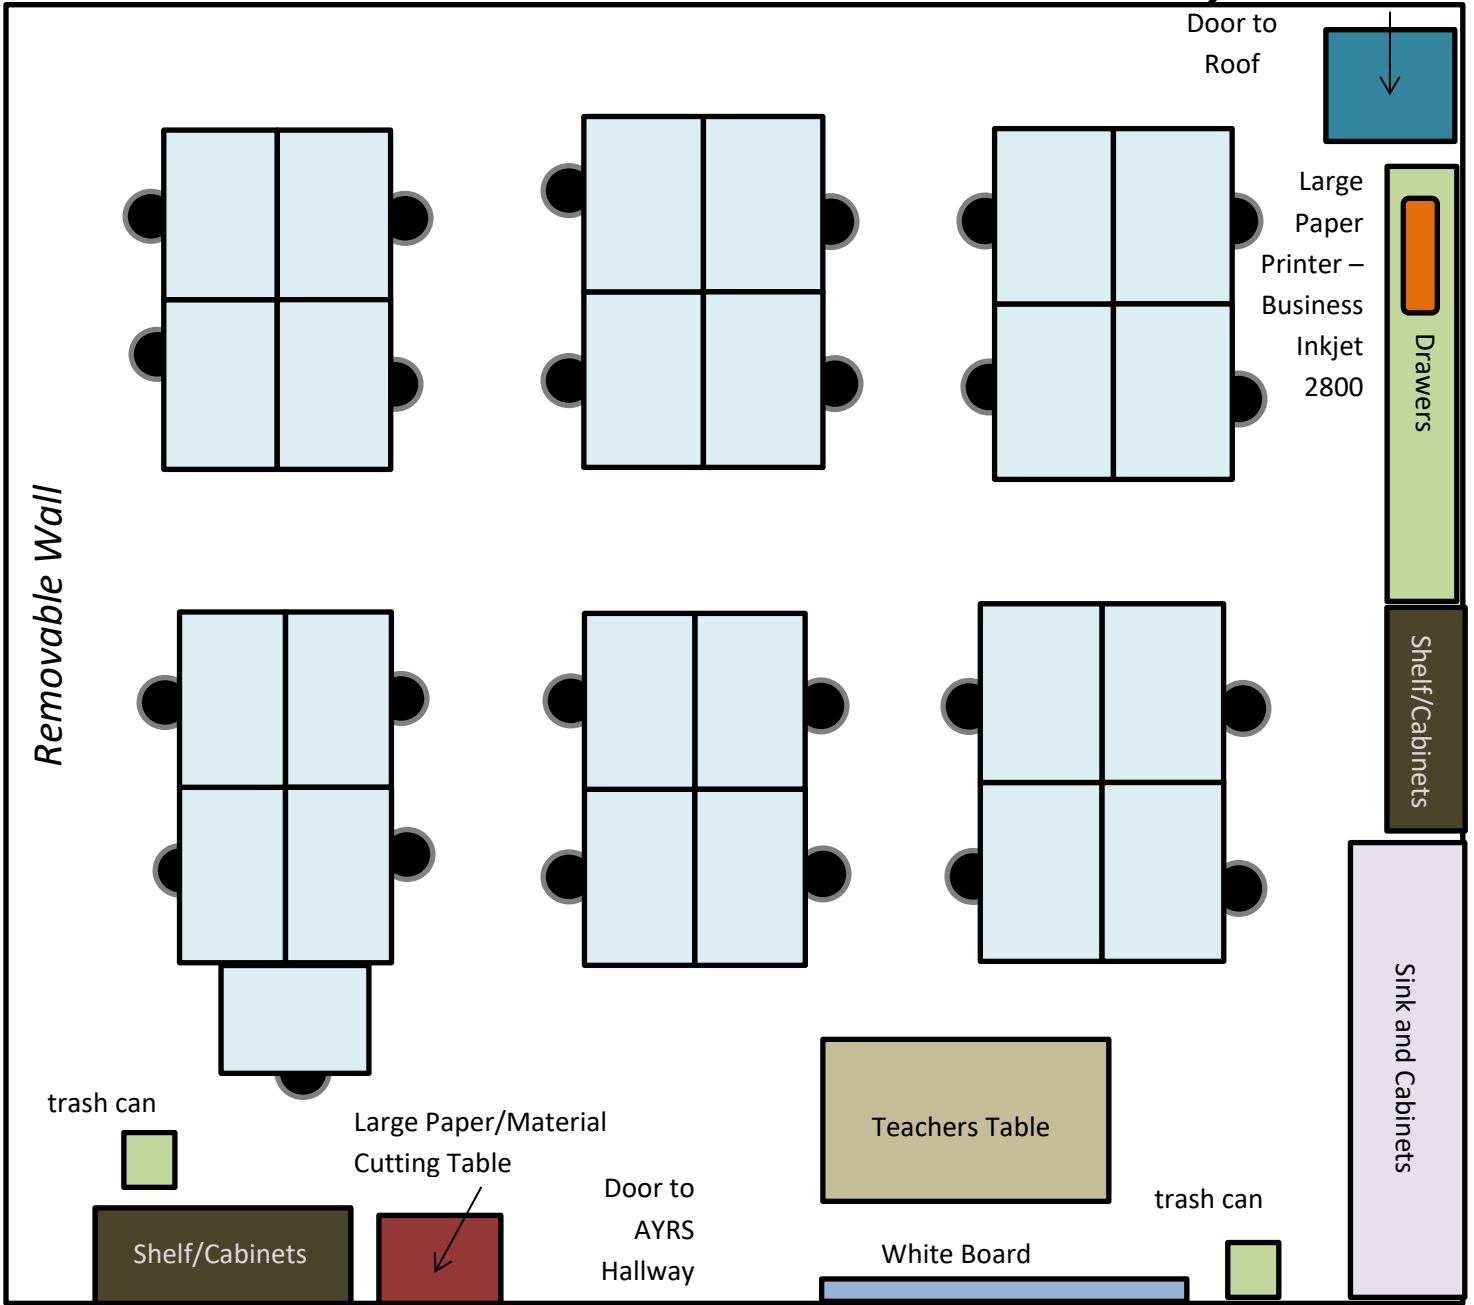

AYRS 211

TV Monitor and Projector

FRONT

Last Updated: 03/18/2018

25 - Glass/illuminating desk

25 - New Stools (Plastic, Black)

Capacity: 25