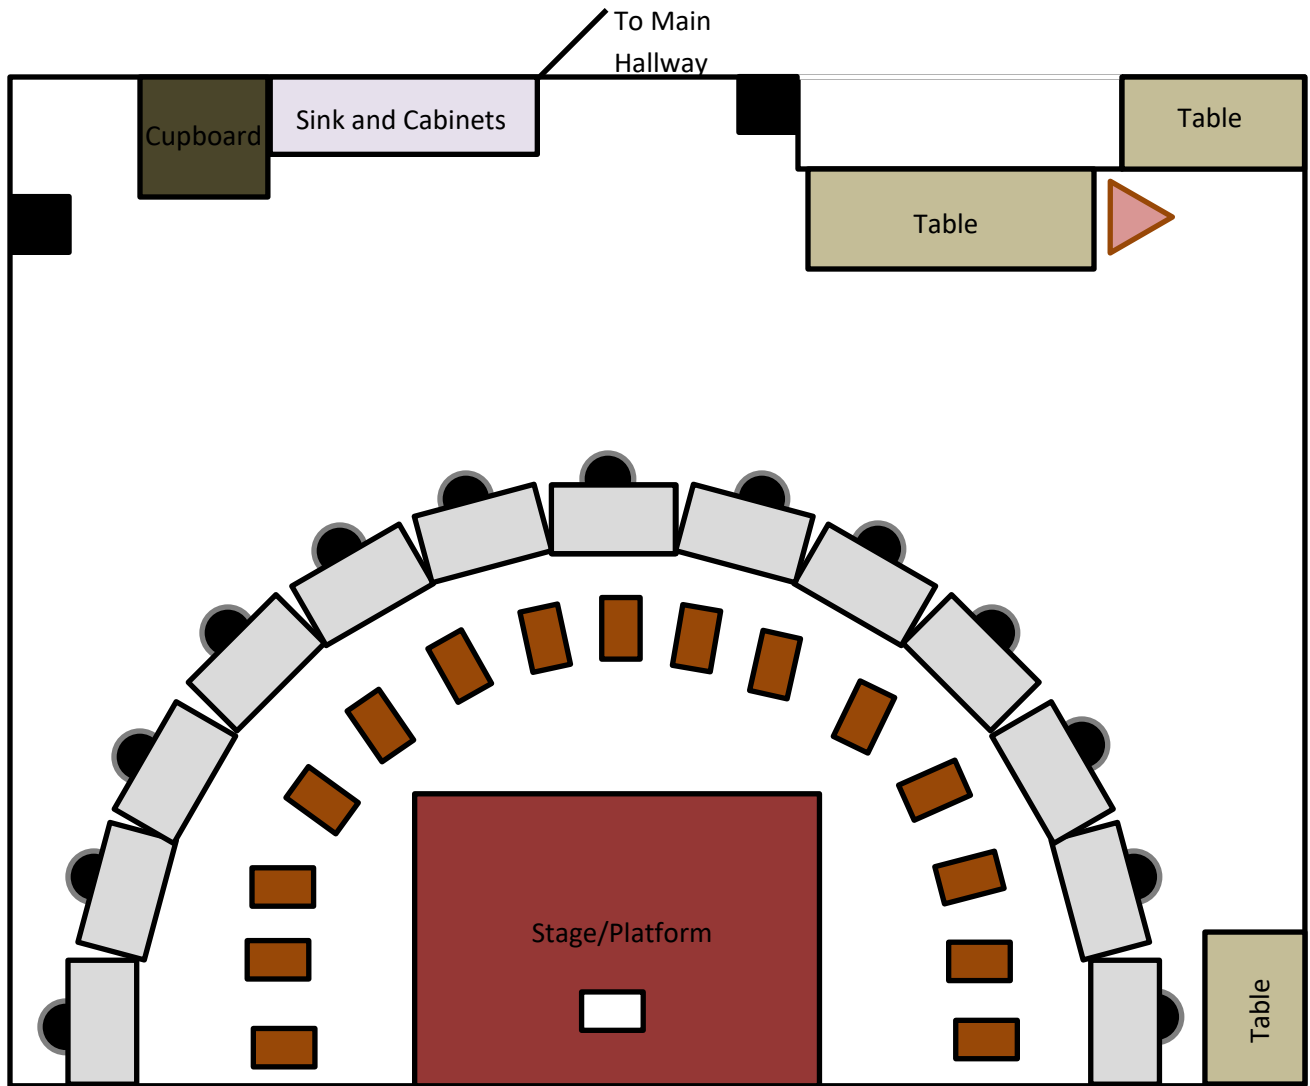

# AYRS 213

FRONT

Last Updated: 03/18/2018

-  13 New Stools (Plastic, Black)
-  15 Wooden Drawing Horses
-  1 Lawn Chair
-  1 Easel

Capacity: 27