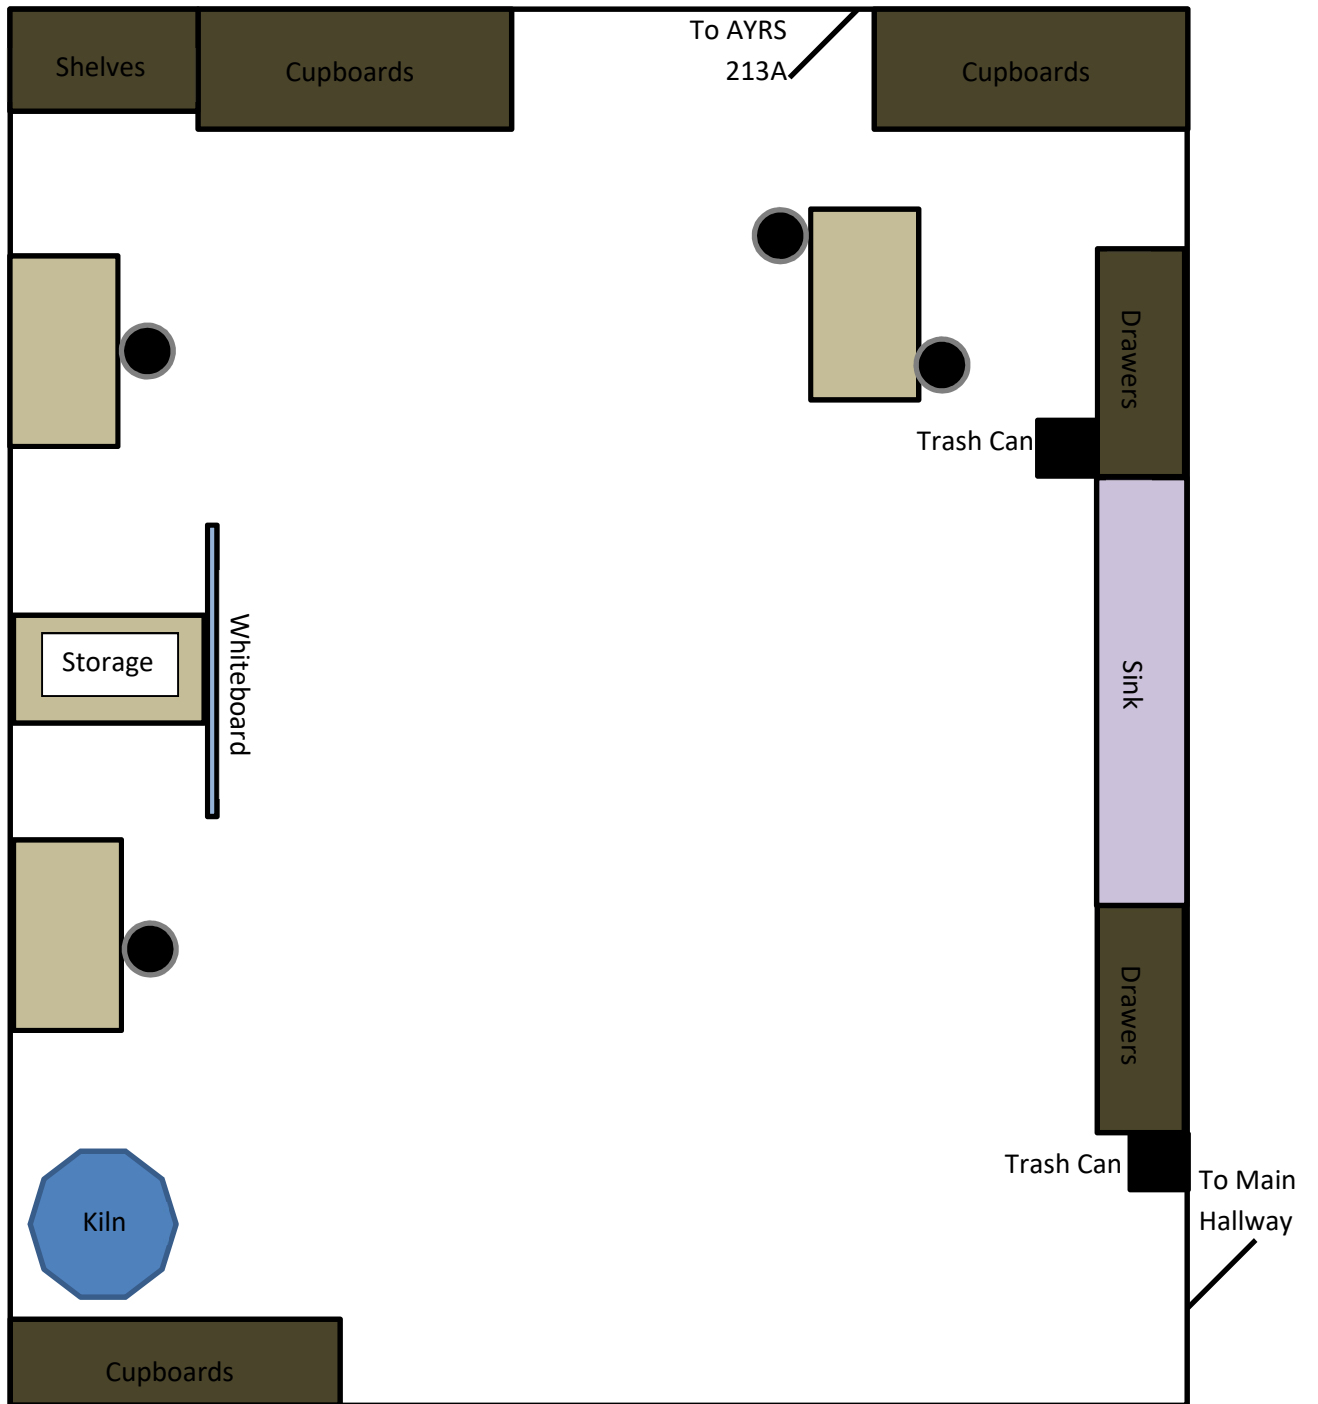

AYRS 215

FRONT

Last Updated: 06/30/2020

● 8 New Stools (Plastic, Black)

Capacity: 35