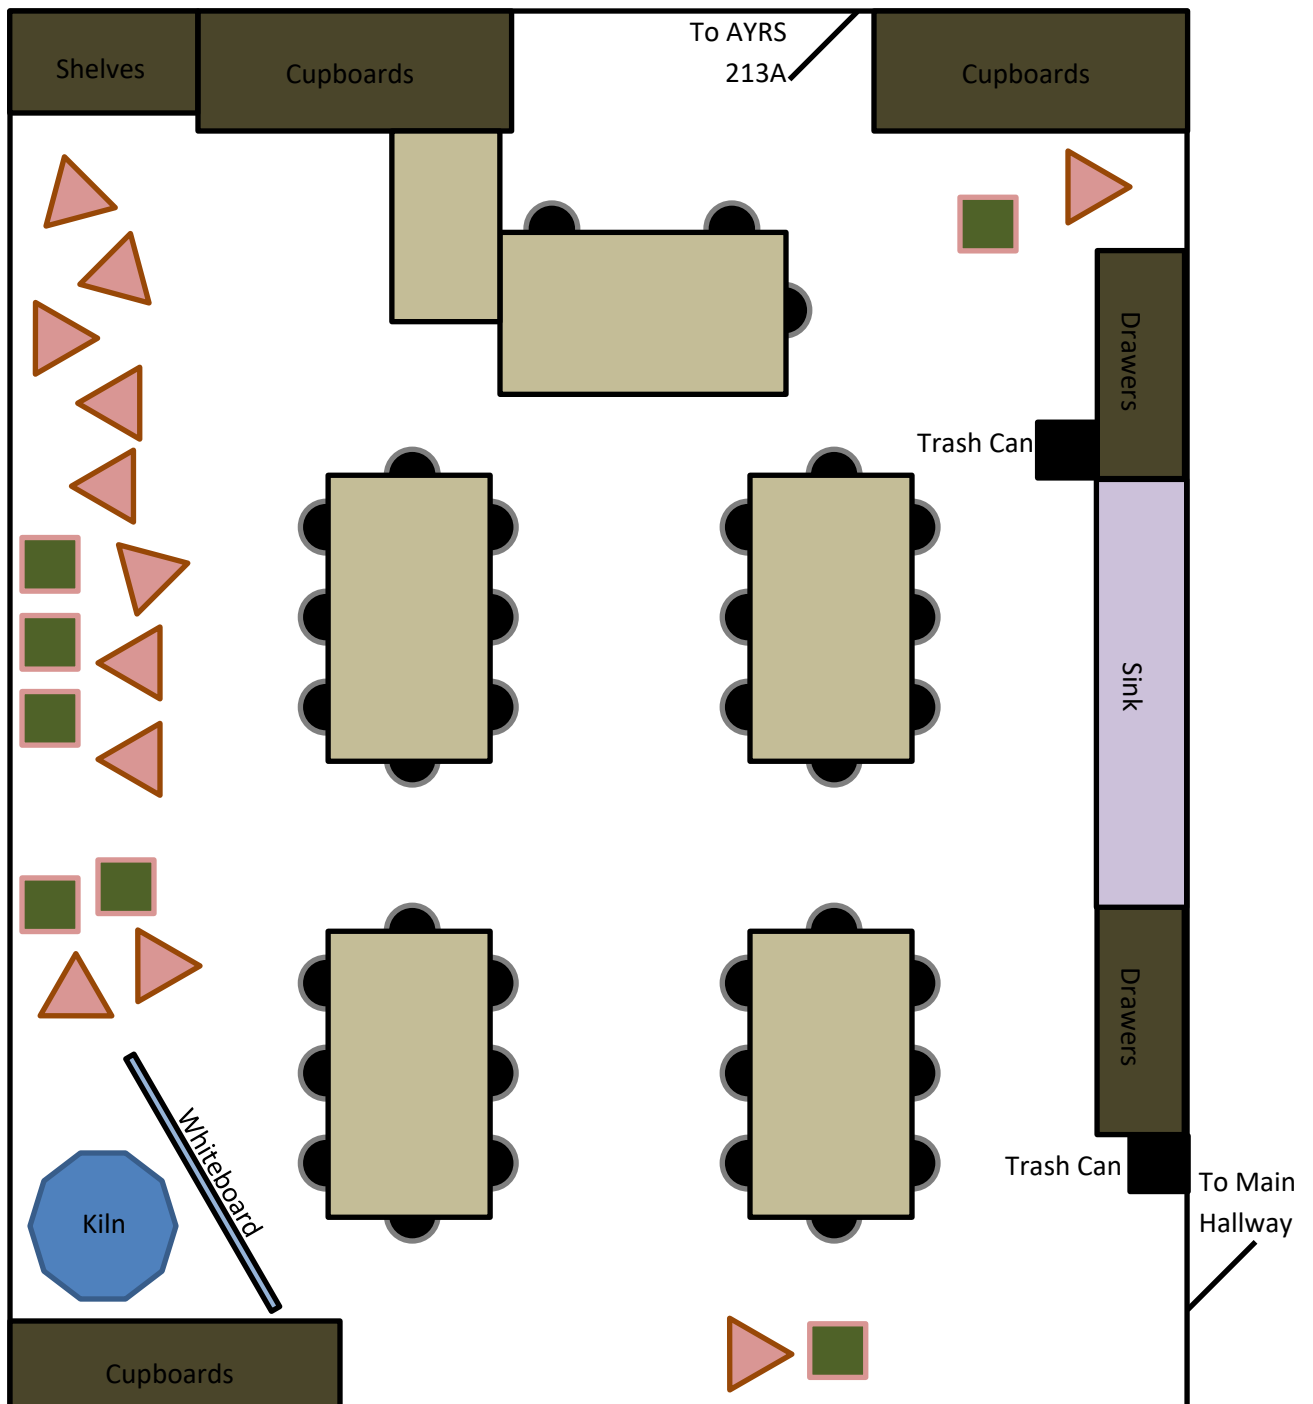

AYRS 215

FRONT

Last Updated: 03/18/2018

● 35 New Stools (Plastic, Black)

▲ 12 Easels

■ 7 Painting Tables/Carts

Capacity: 35