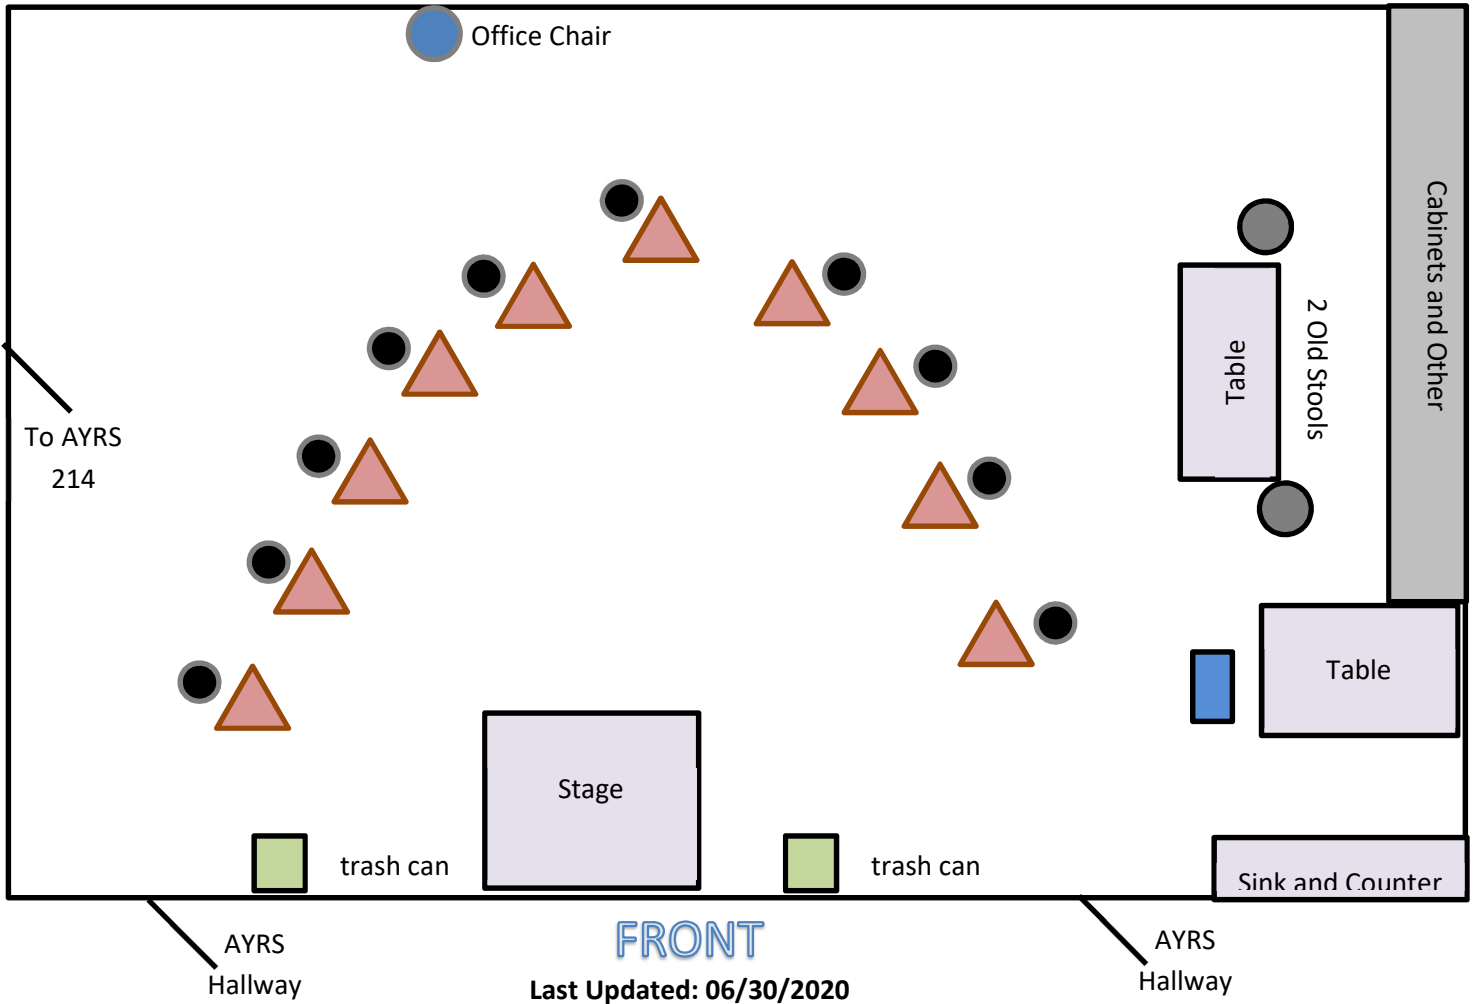

AYRS 216

 10 – New Stools (Plastic, Black) Capacity: 25

 10- Easels