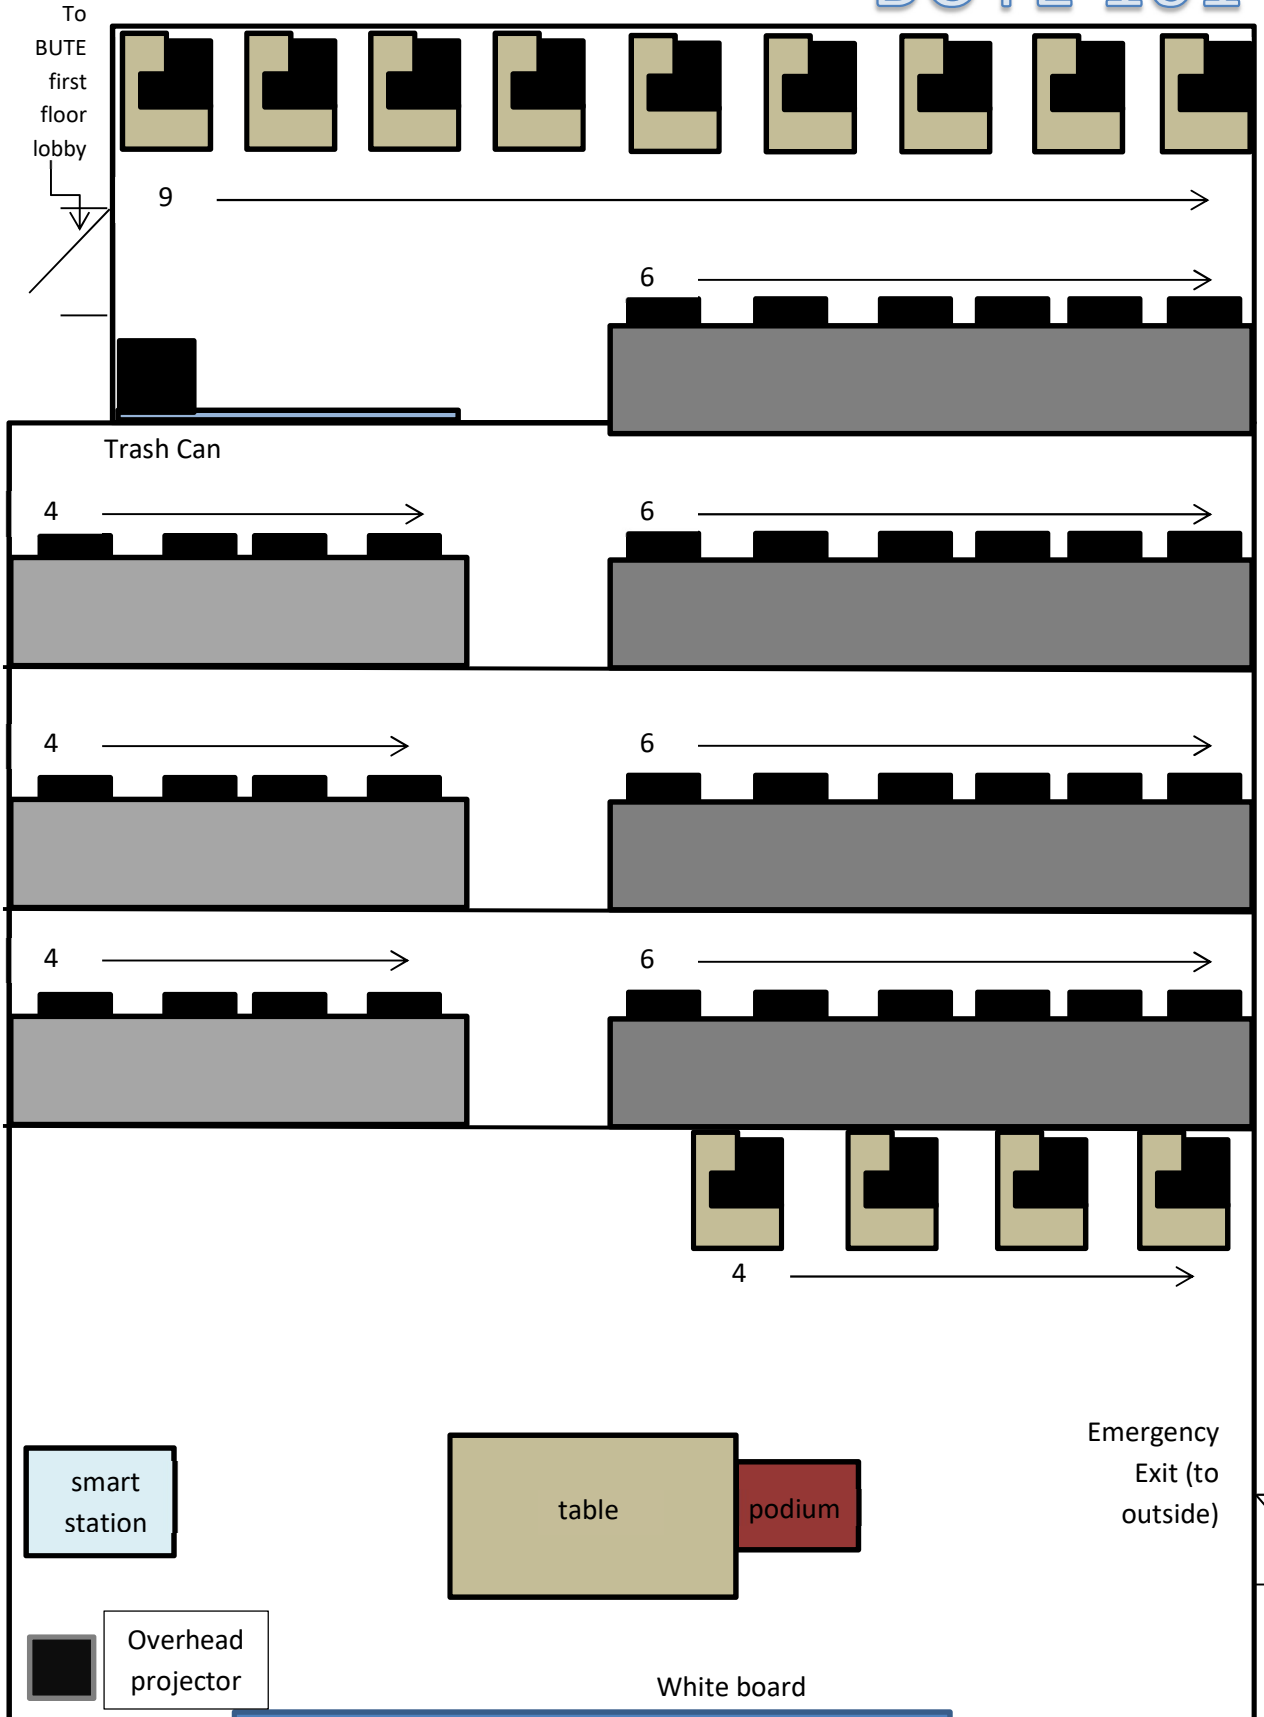

BUTE 101

Capacity: 49

36 black butte style chairs-
tucked in under tables

13 medium tablet armchair-
oval black plastic

smart station

Overhead projector

table podium

White board

Emergency Exit (to outside)

FRONT

Last Updated: 04/06/2020