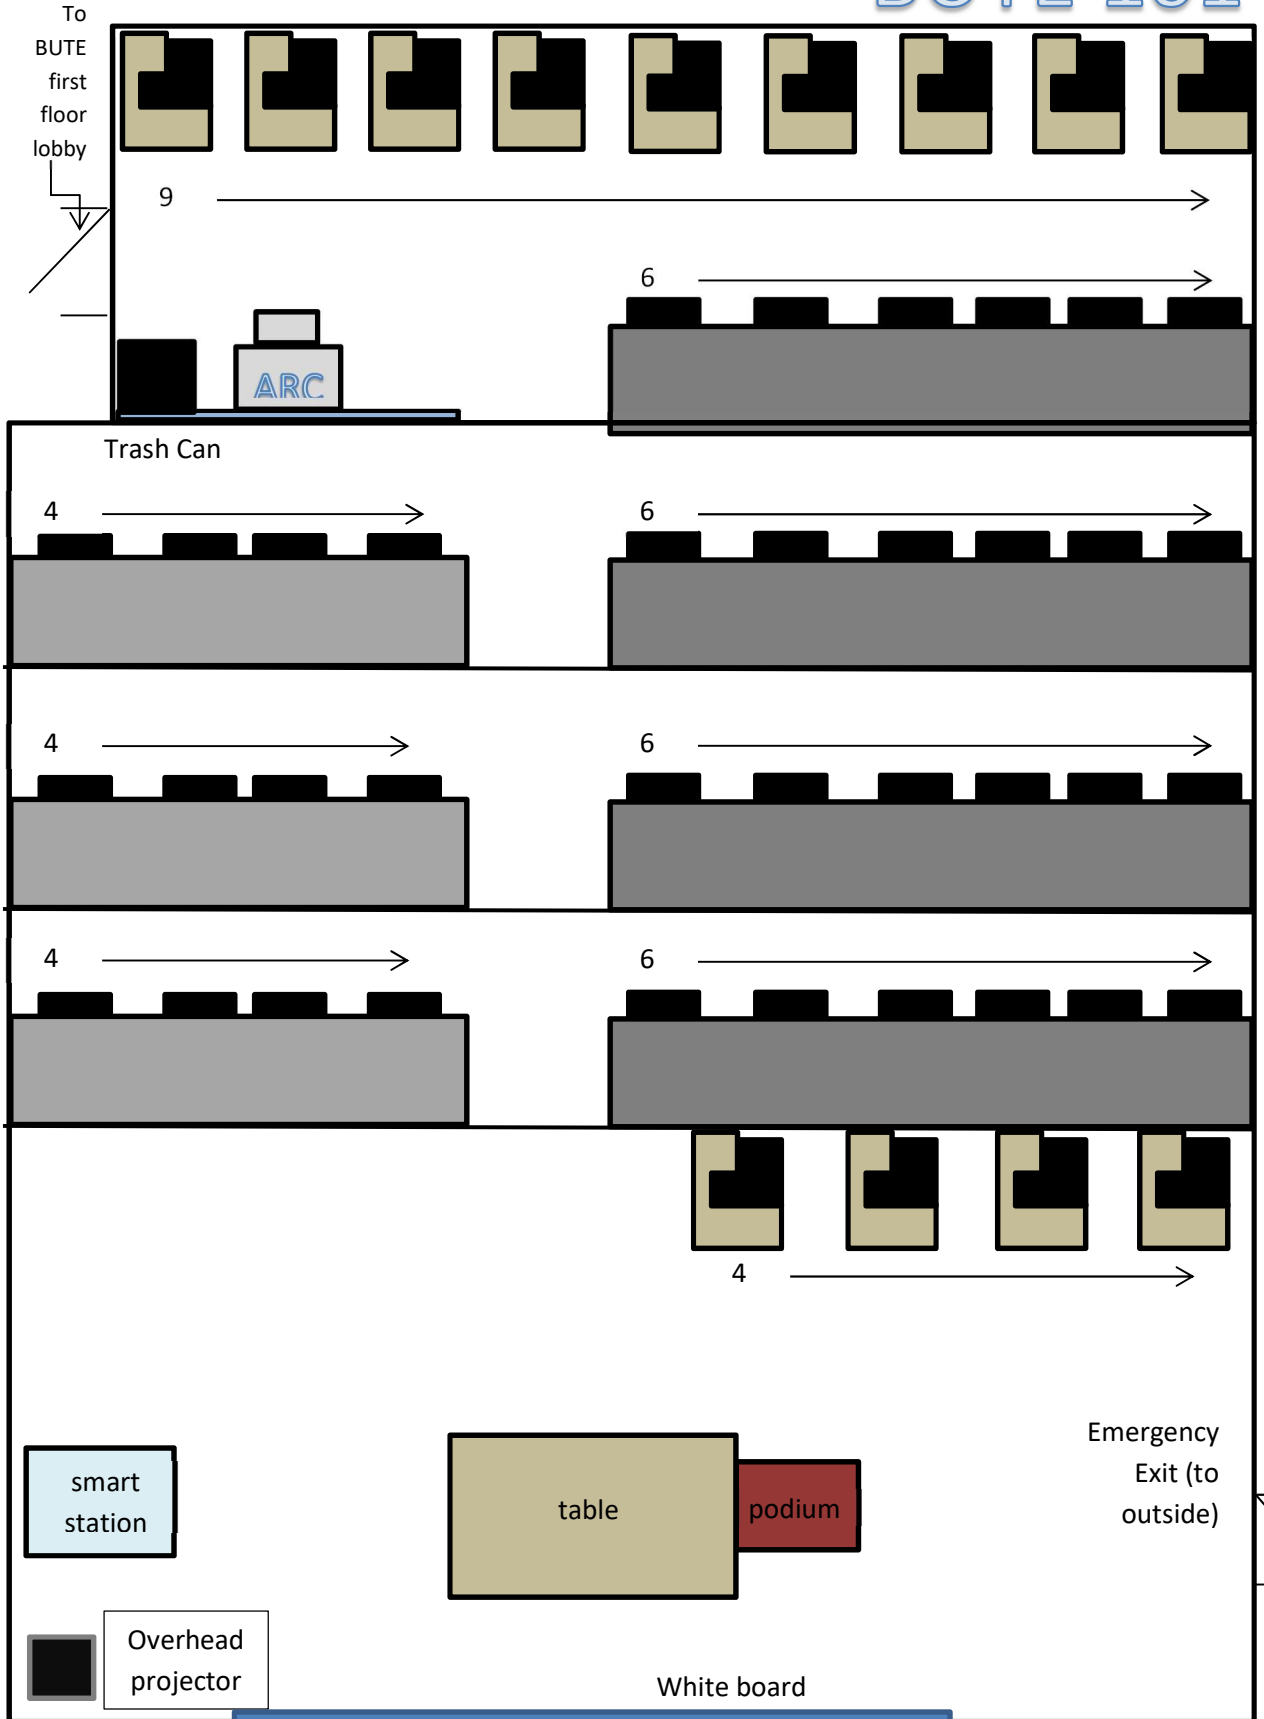

# BUTE 101

Capacity: 49  
Seats: 50

- 36 black butte style chairs- tucked in under tables
- 13 medium tablet armchair- oval black plastic

FRONT

Last Updated: 04/06/2020