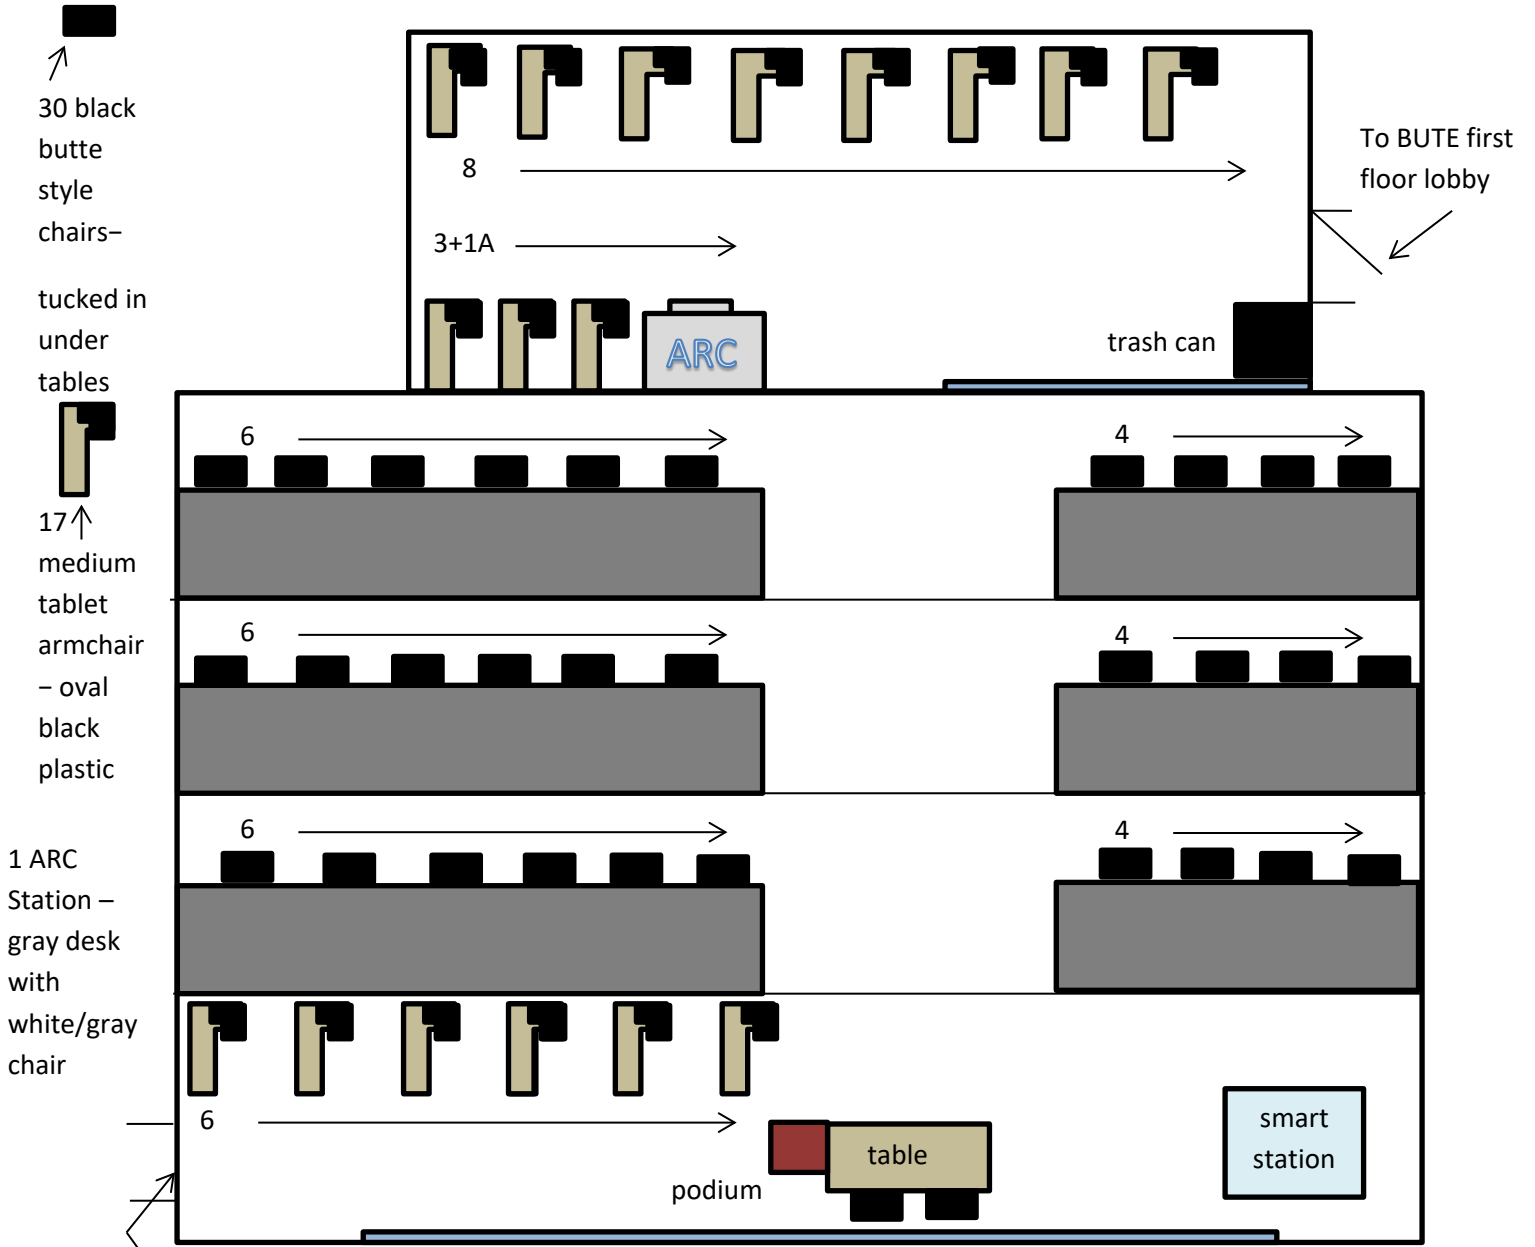

Capacity: 48

BUTE 102

FRONT

Last Updated: 03/06/2018