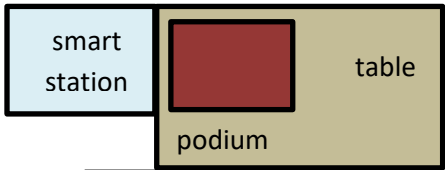

BUTE 103

To BUTE first floor lobby

Capacity: 49

37 black butte style chairs-

tucked in under tables

13 medium tablet armchair-oval black plastic

White board

Emergency Exit (to outside)