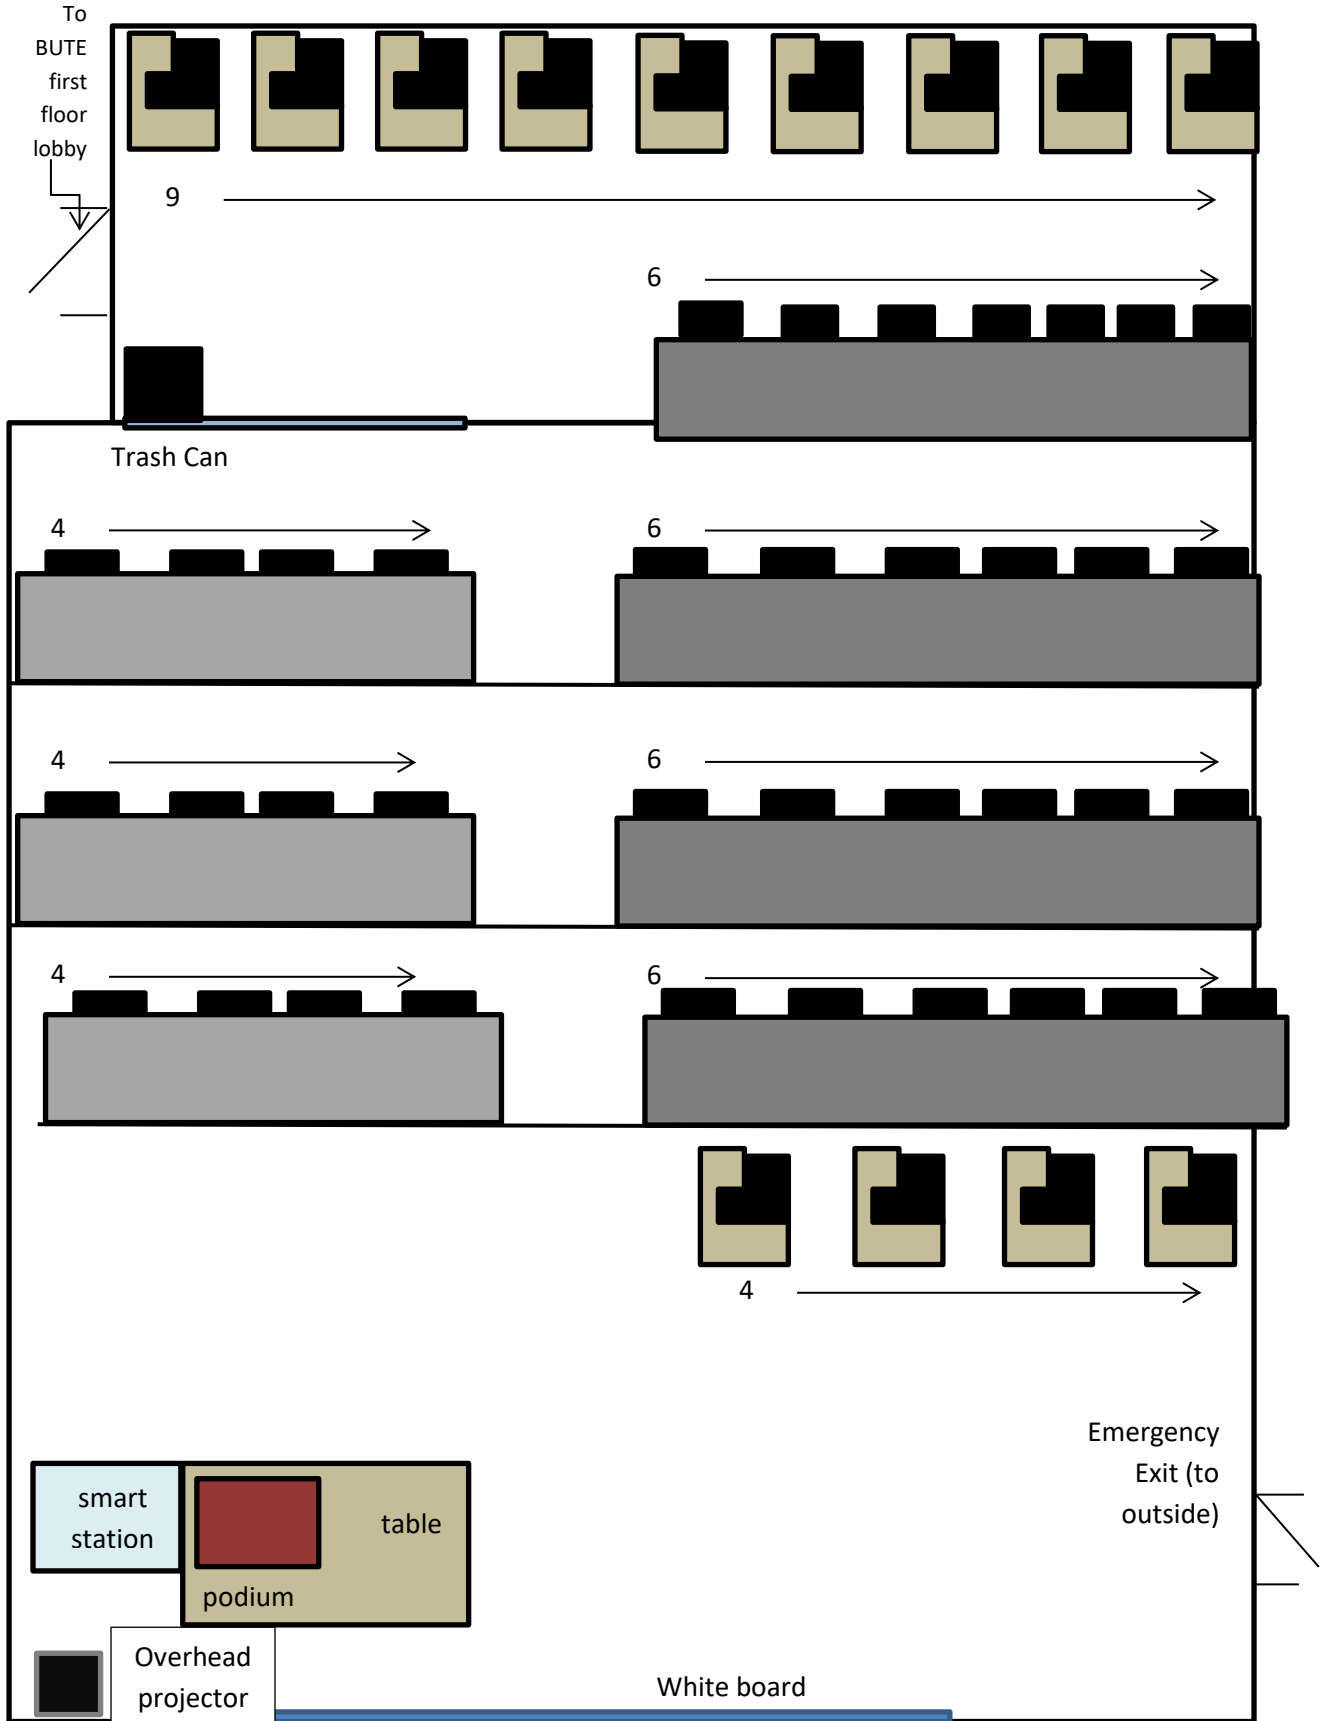

BUTE 103

To BUTE first floor lobby

Capacity: 49

37 black butte style chairs-

tucked in under tables

13 medium tablet armchair-oval black plastic

White board

Emergency Exit (to outside)

FRONT

Last Updated: 01/26/2022