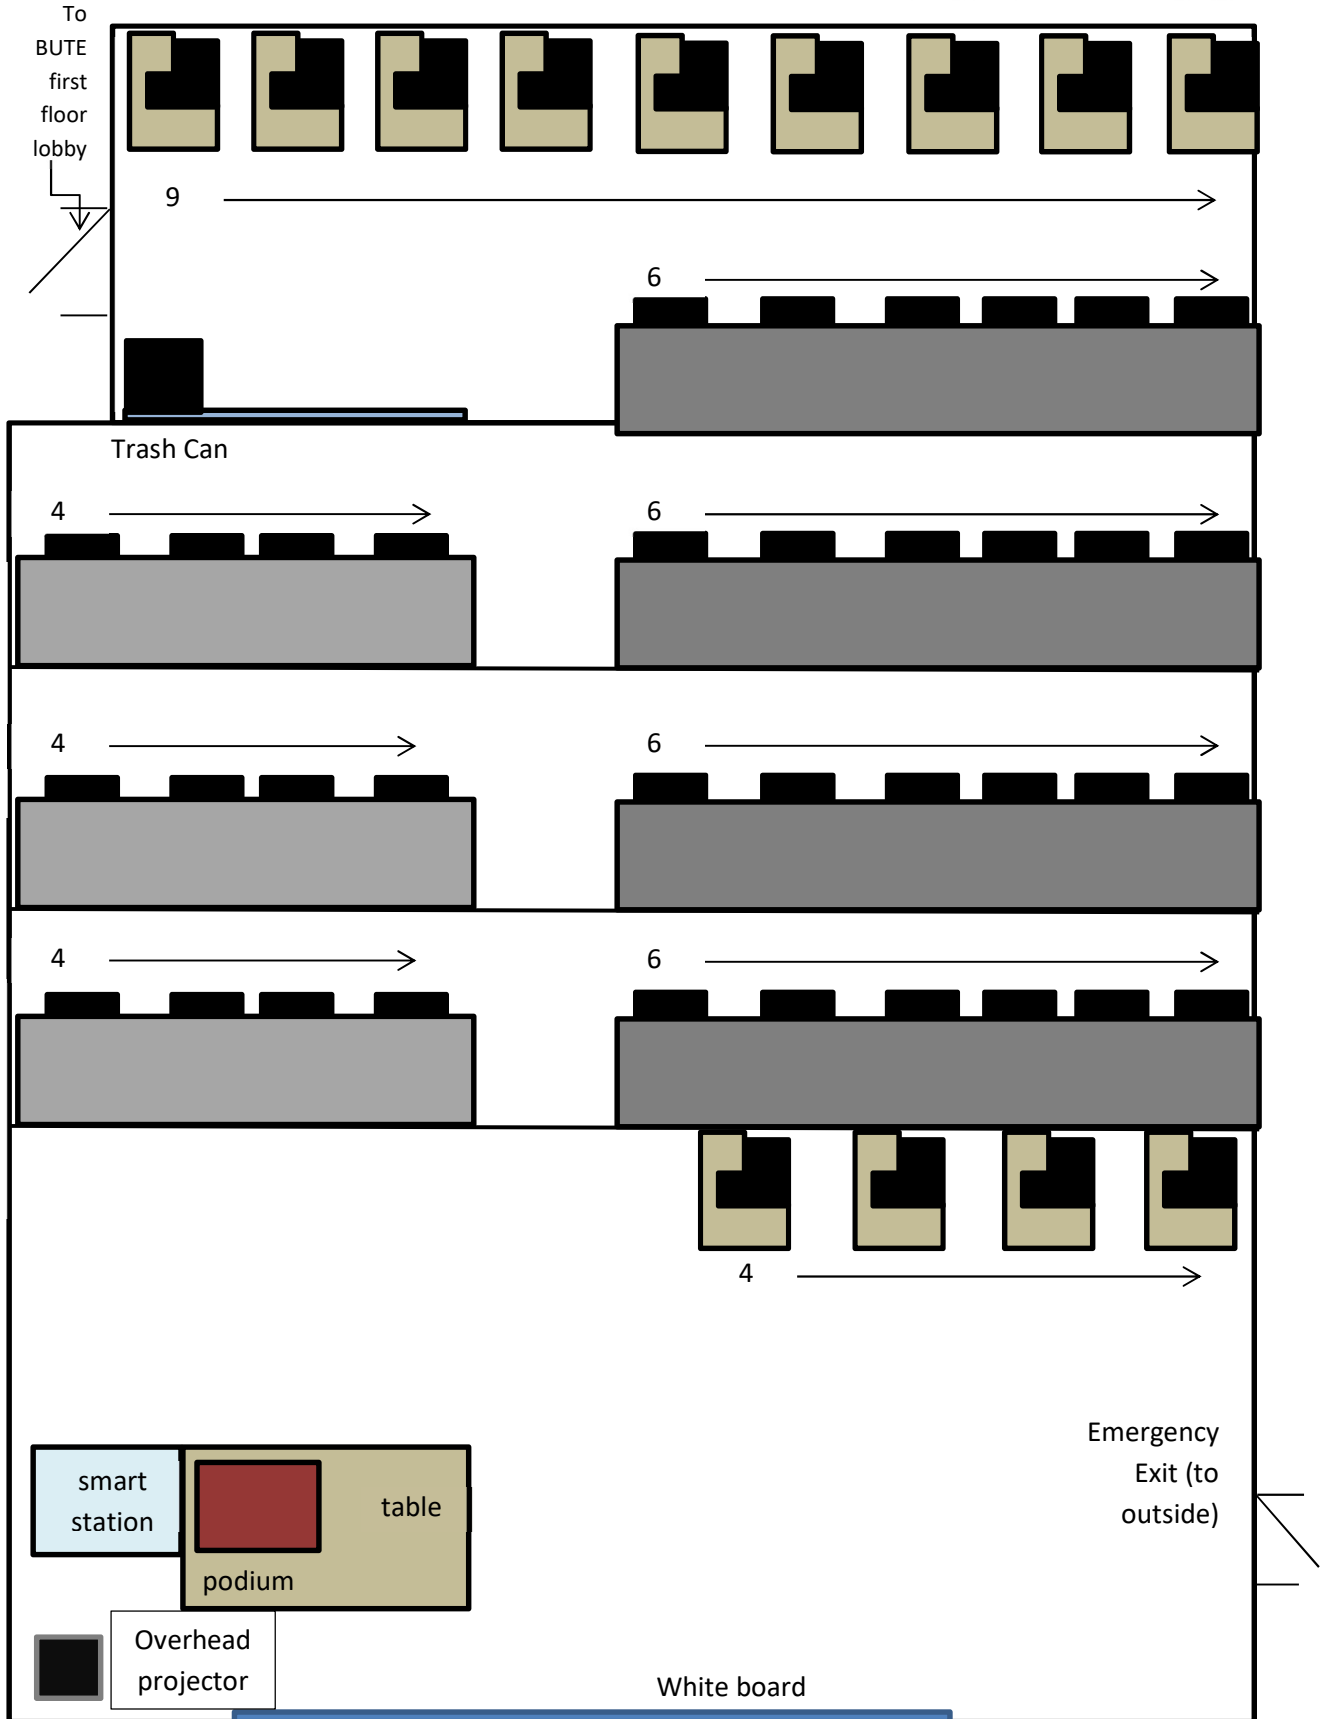

BUTE 103

Capacity: 49

36 black butte style chairs—
tucked in under tables

13 medium tablet armchair—
oval black plastic

FRONT

Last Updated: 04/06/2020