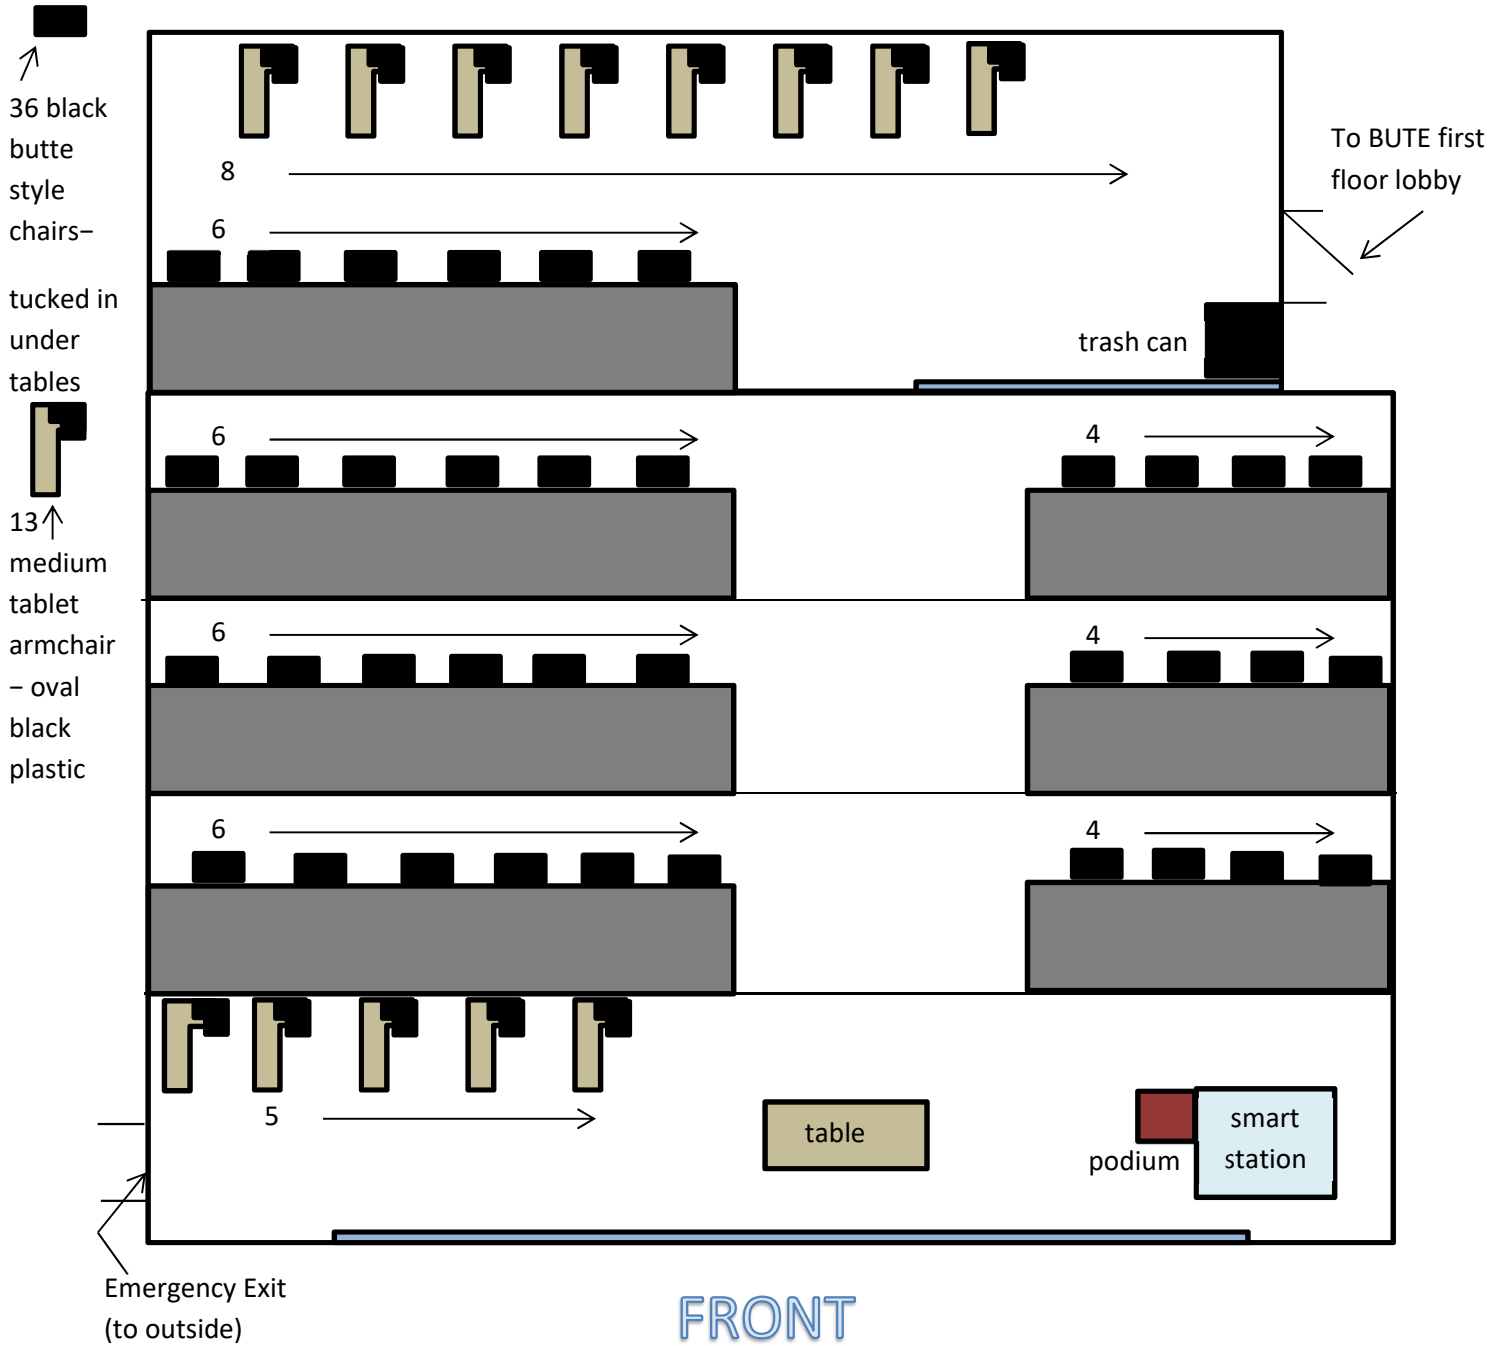

# BUTE 104

Last Updated: 04/06/2020

Capacity: 49