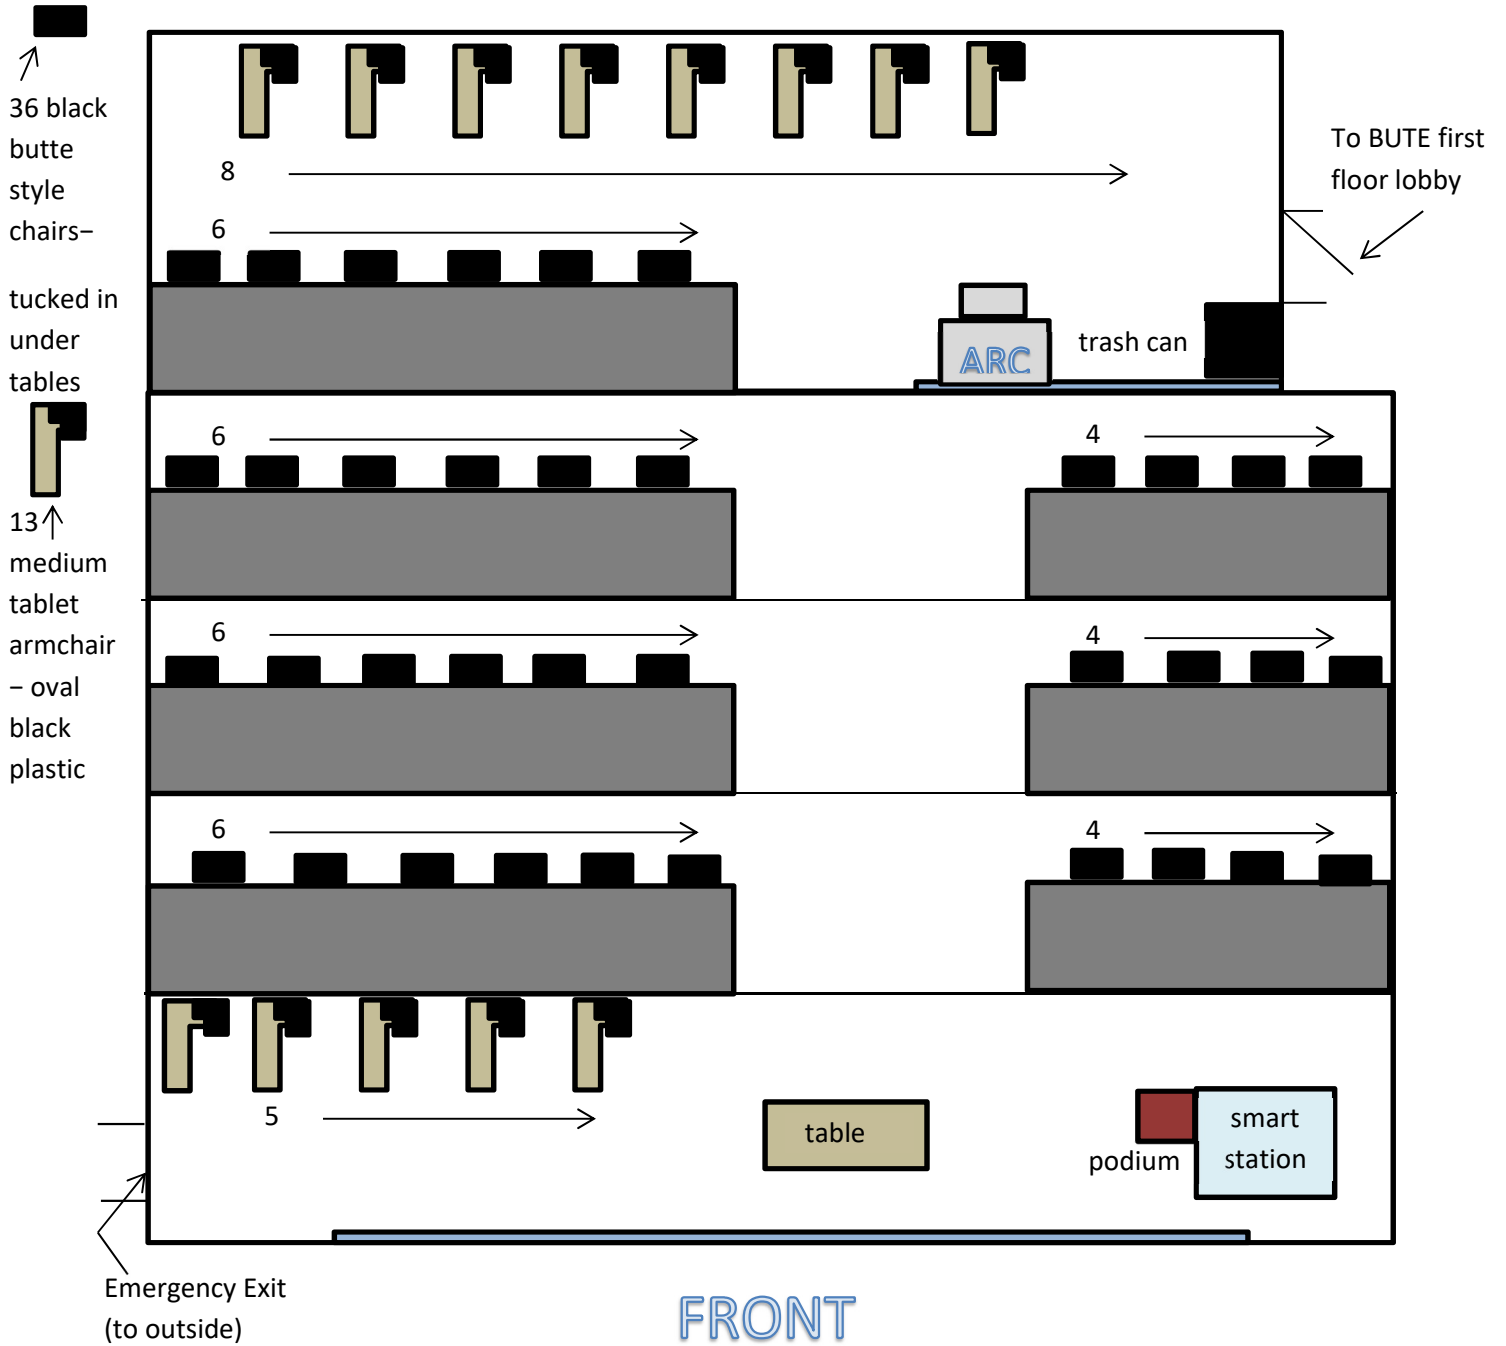

BUTE 104

Last Updated: 04/06/2020

Capacity: 49

Seats: 50